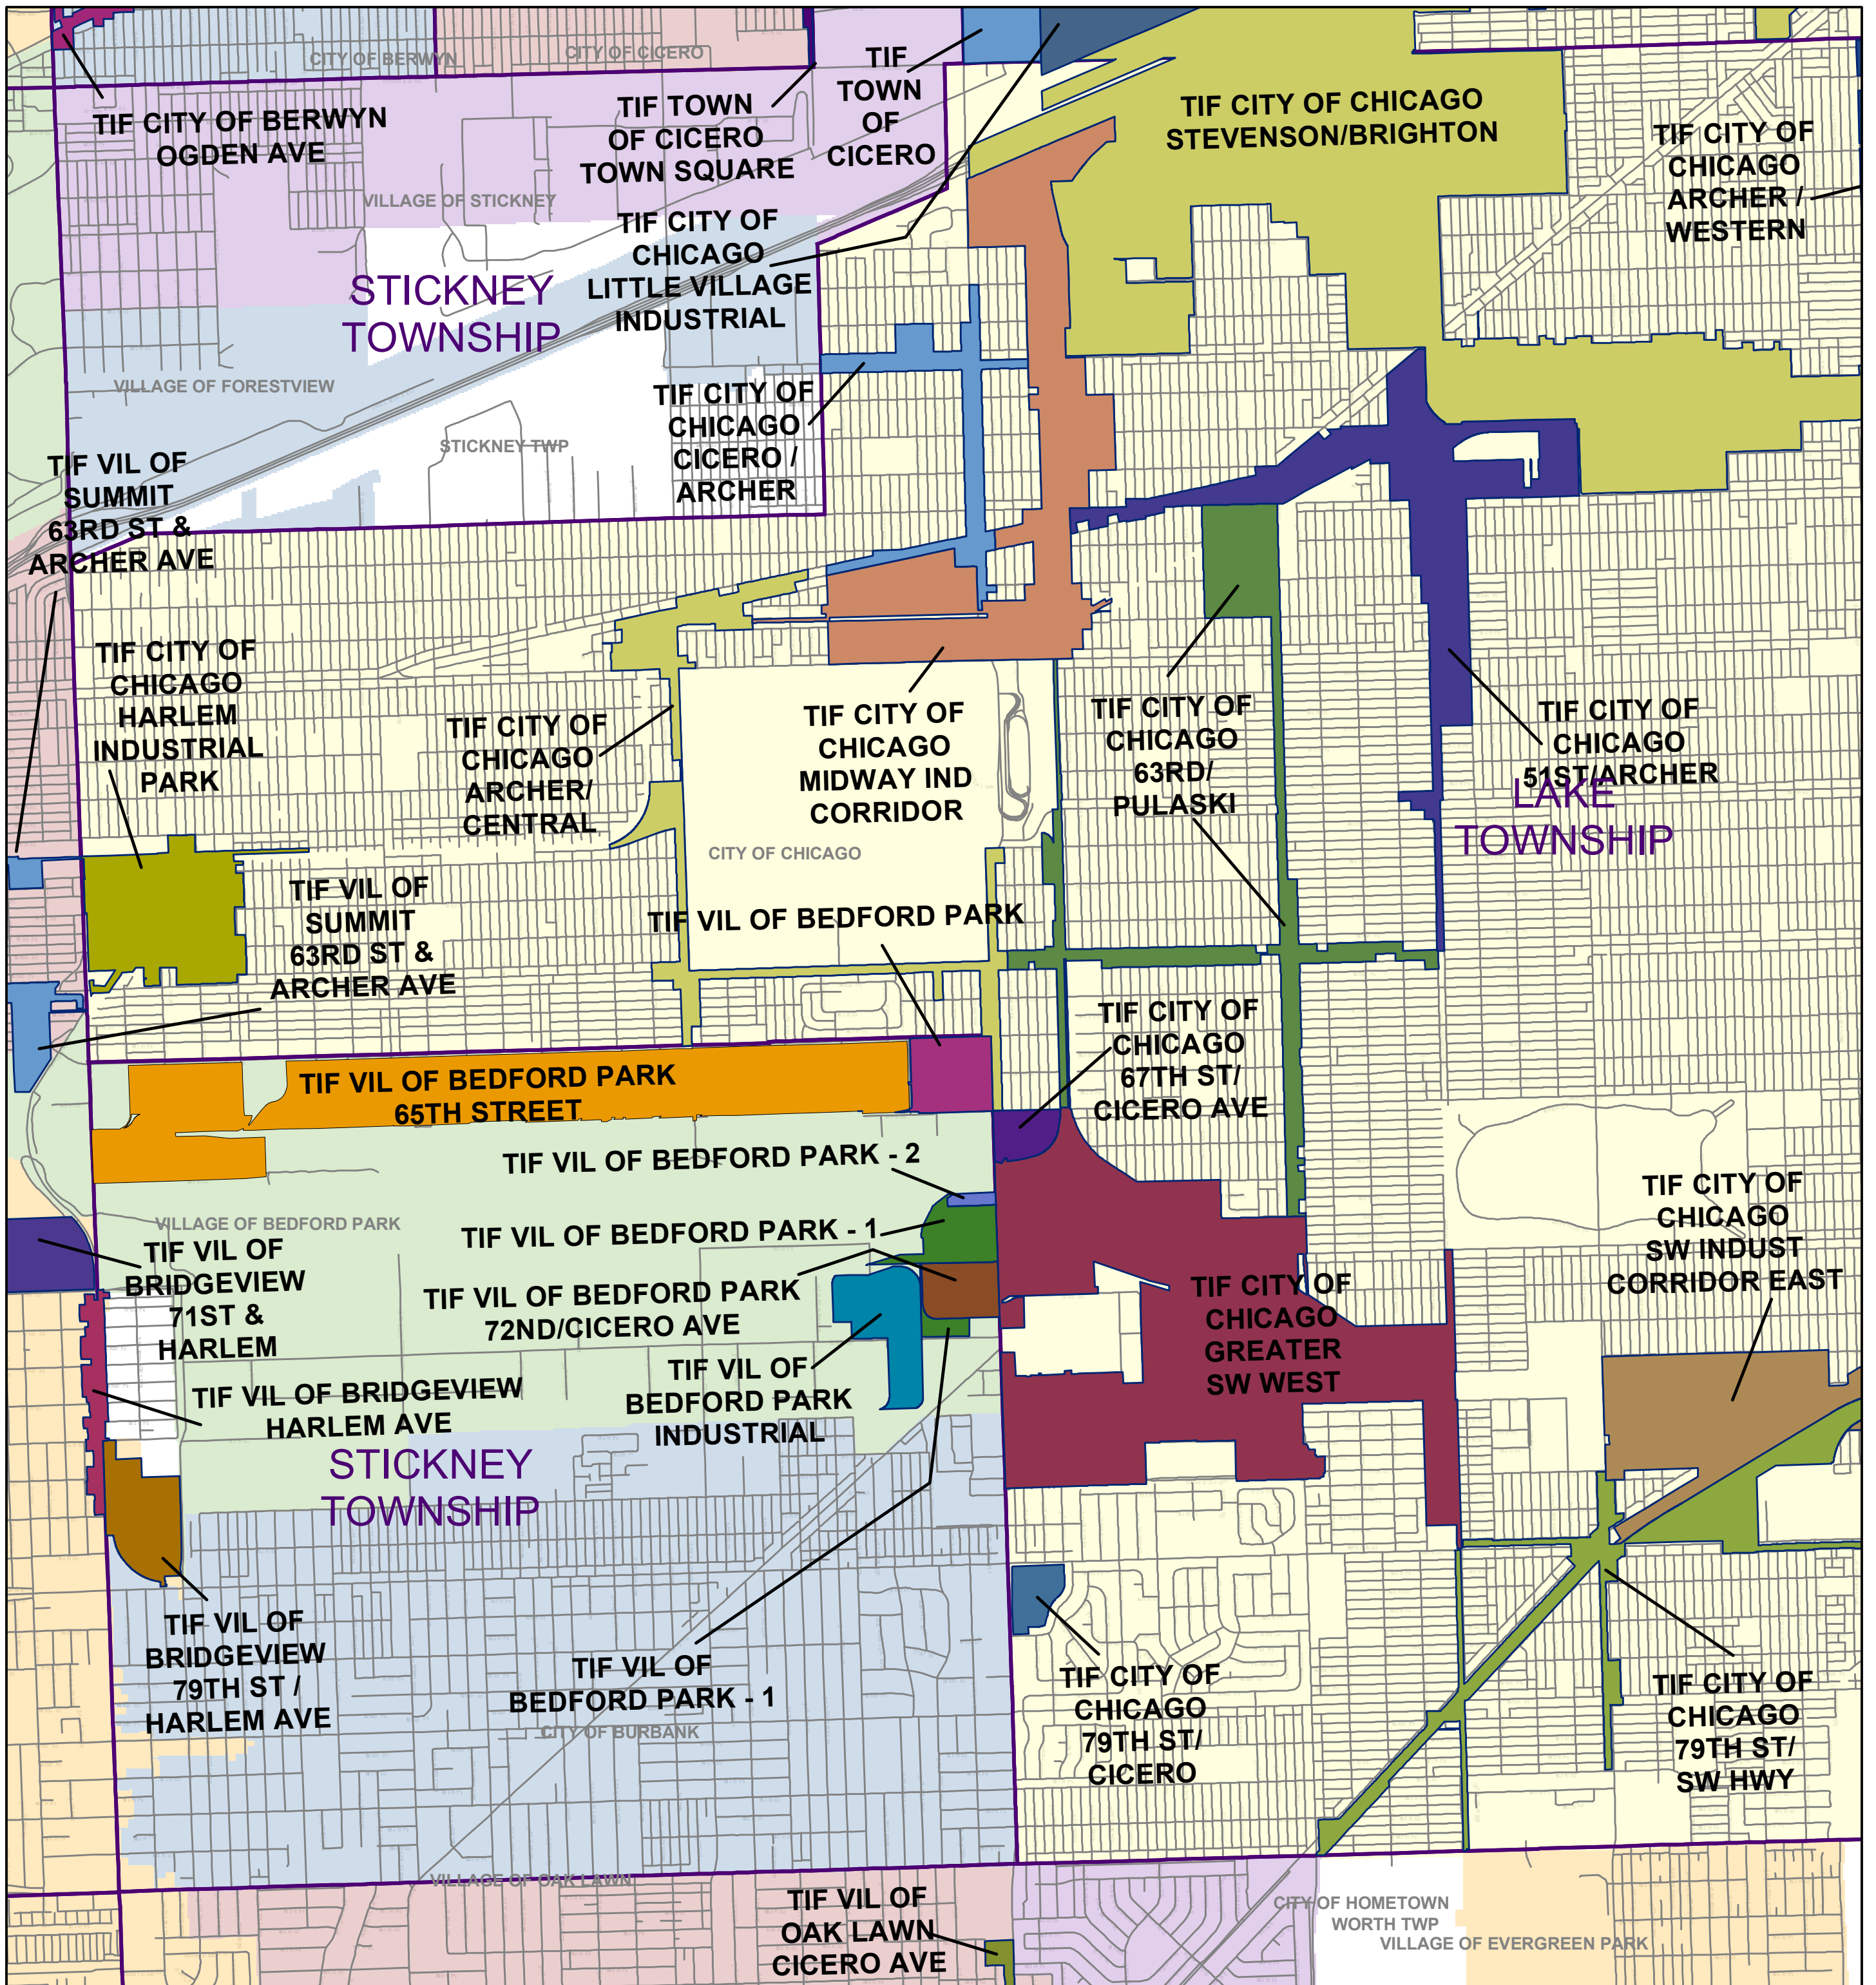

Tax Increment Financing Districts - Stickney Township With part of Lake Township (City of Chicago)

David Orr
Cook County Clerk

LEGEND

- Municipality
- TIF
- Township
- Road

This map represents tax year 2012 TIFs only
Former and future TIFs are not shown

This map was created using Cook County
GIS Data by the Cook County Clerk Map Dept
4th Floor 118 N Clark Street, Chicago, IL 60602
www.cookcountyclerk.com

©2013 Cook County, Illinois; All Rights Reserved