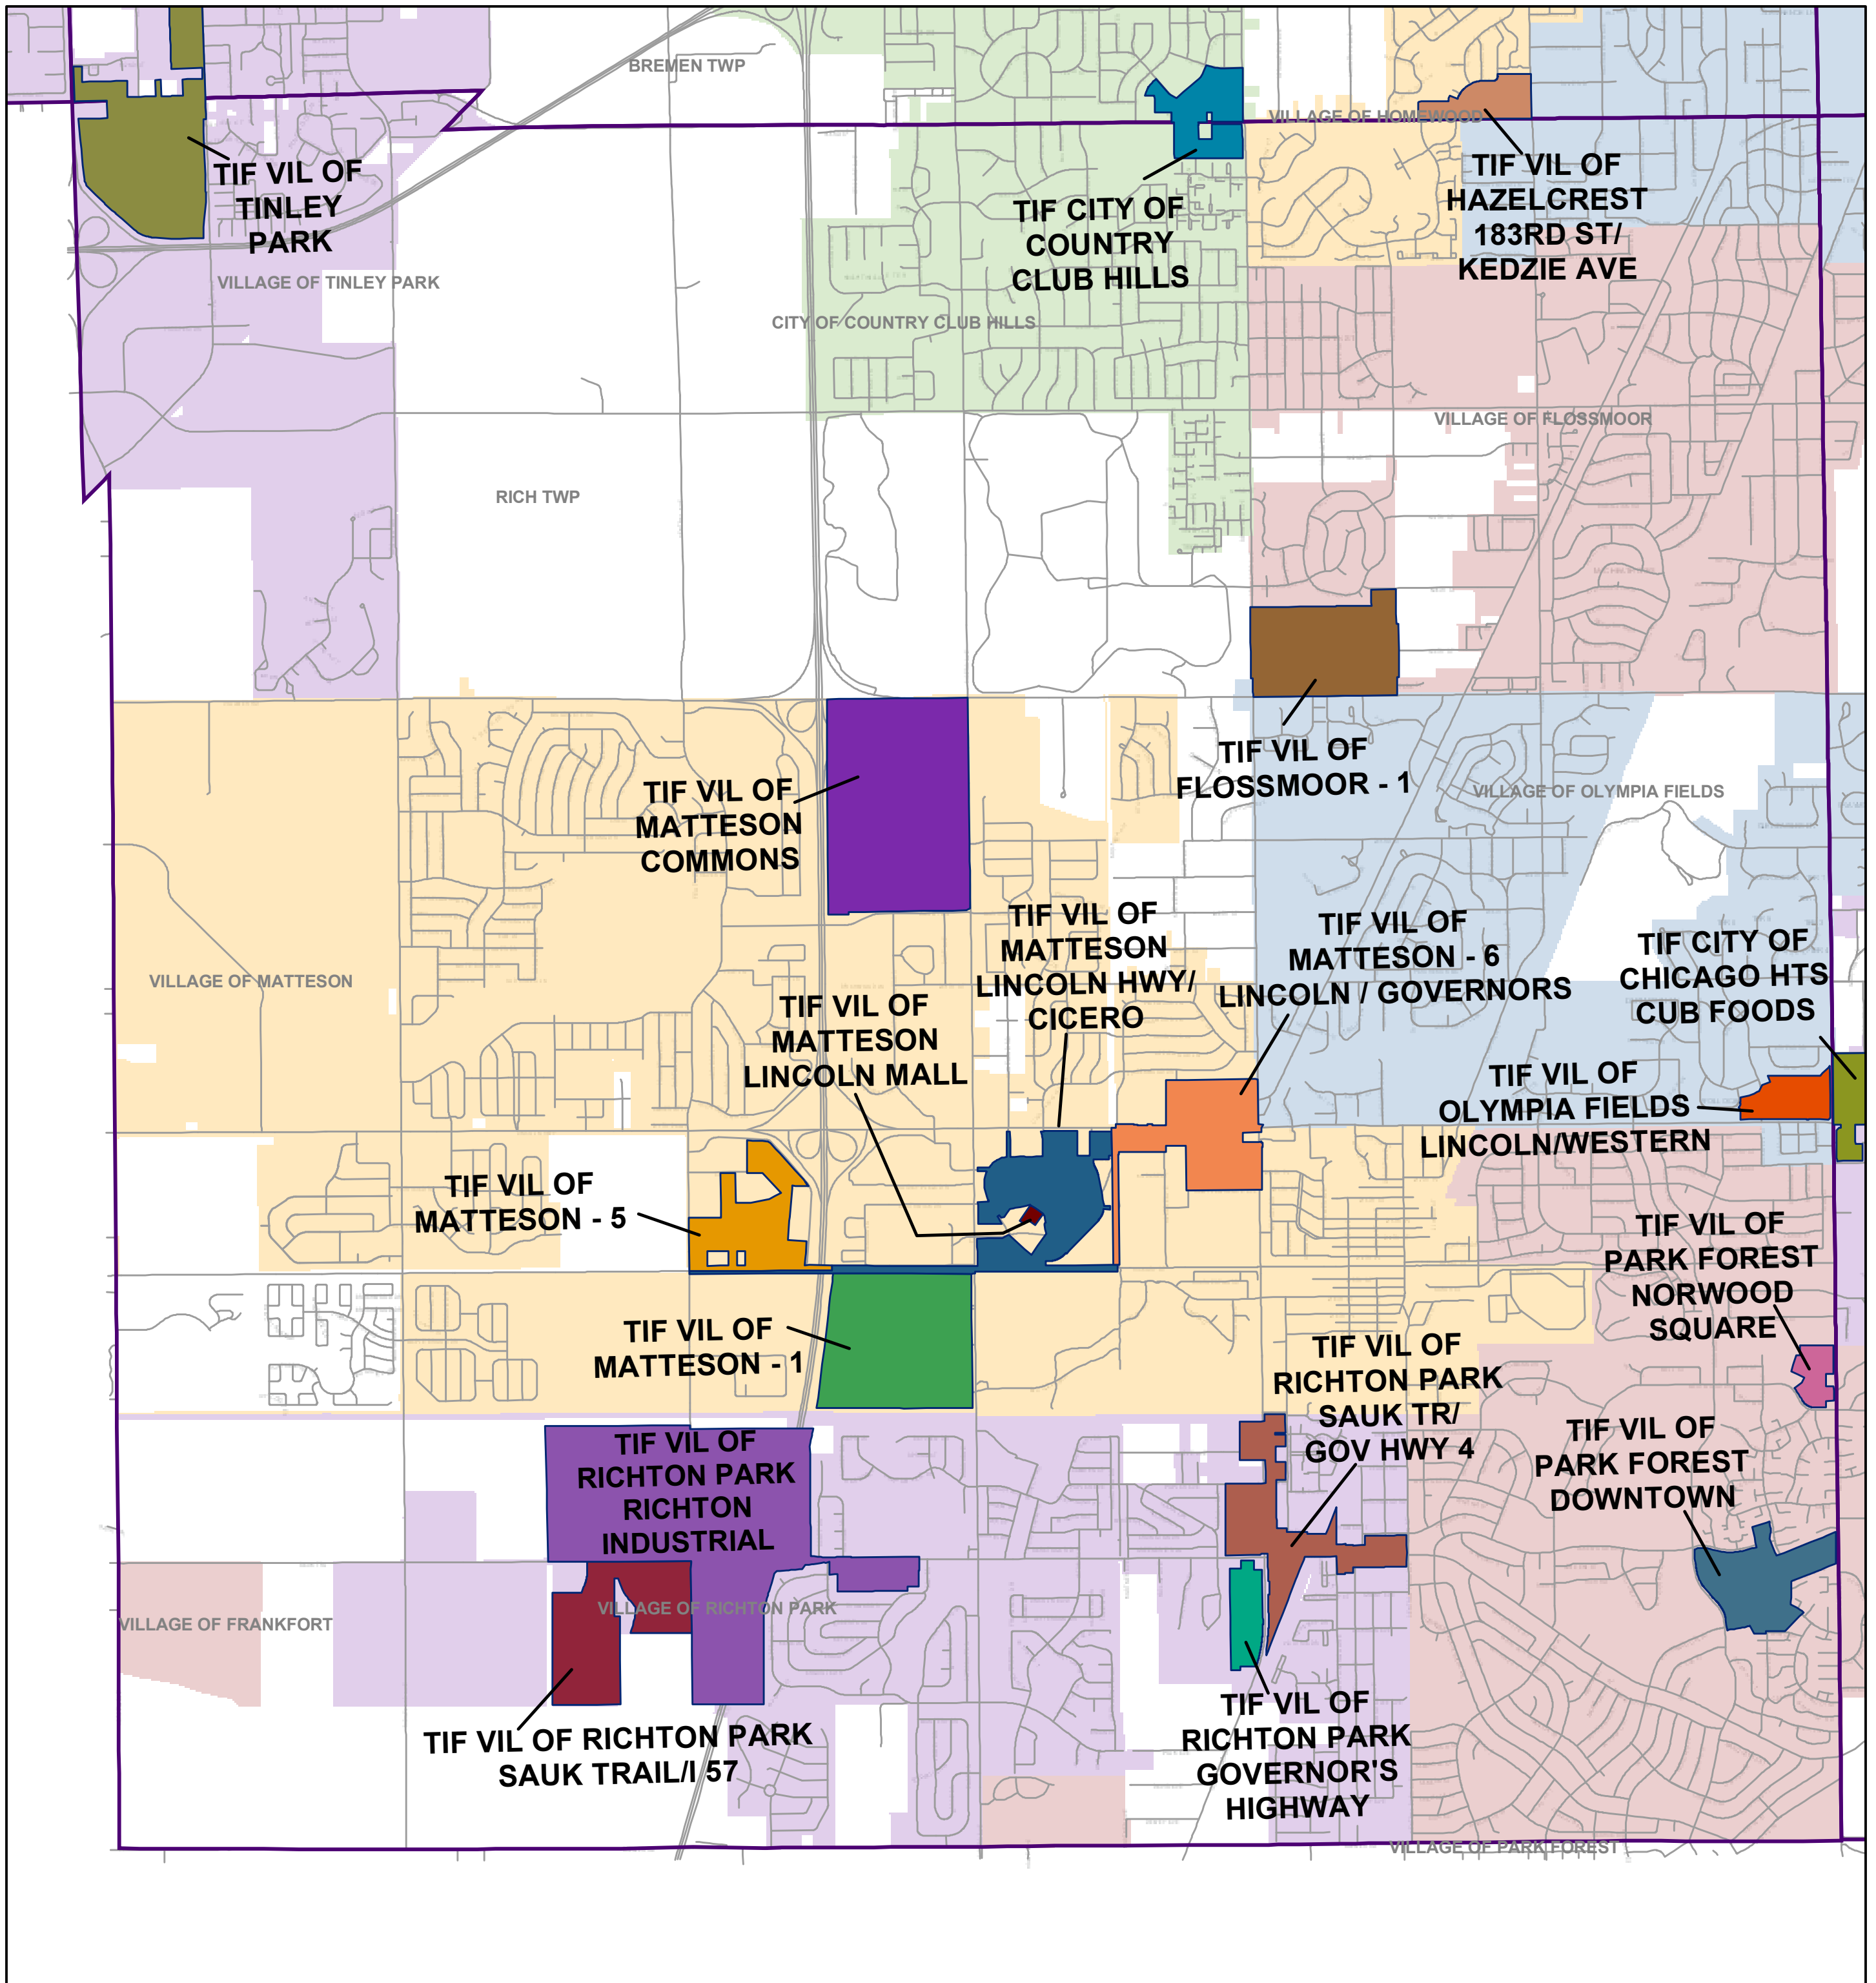

# Tax Increment Financing Districts - Rich Township

**David Orr**  
Cook County Clerk

**LEGEND**

- Municipality
- TIF
- Township
- Road

This map represents tax year 2012 TIFs only  
Former and future TIFs are not shown

This map was created using Cook County  
GIS Data by the Cook County Clerk Map Dept  
4th Floor 118 N Clark Street, Chicago, IL 60602  
[www.cookcountyclerk.com](http://www.cookcountyclerk.com)

©2013 Cook County, Illinois; All Rights Reserved