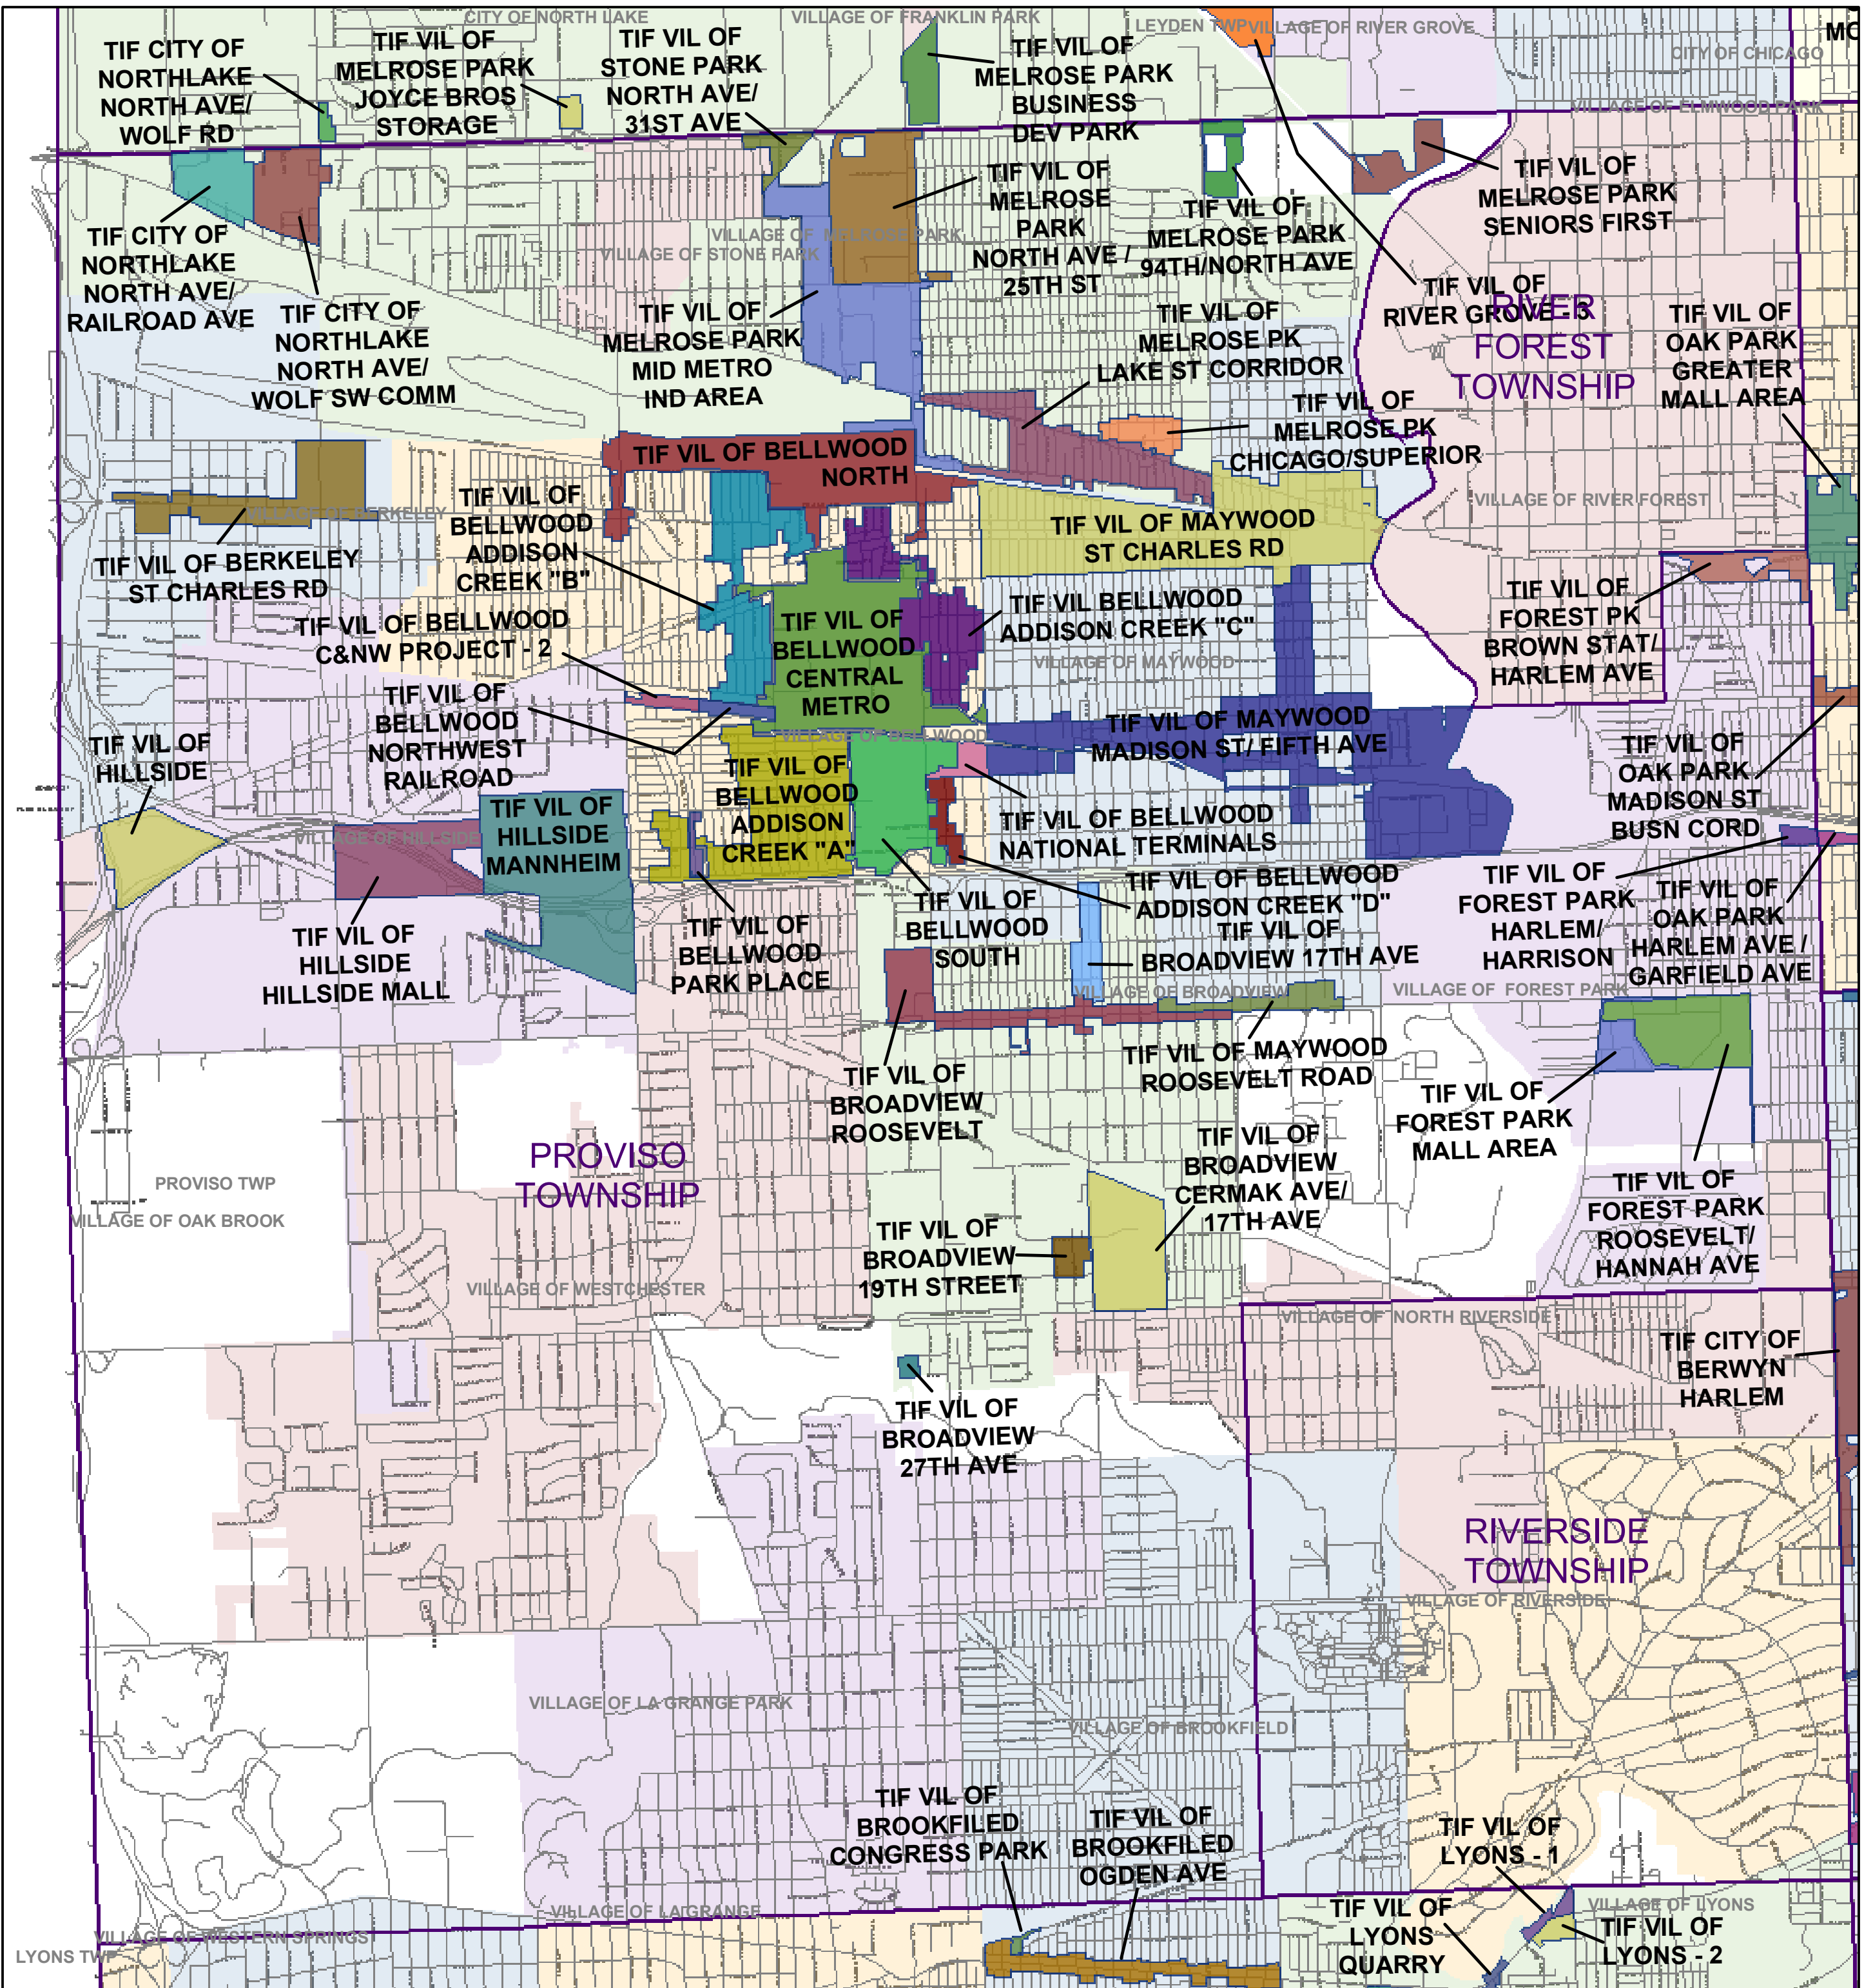

Tax Increment Financing Districts - Proviso, River Forest, and Riverside Townships

David Orr
Cook County Clerk

LEGEND

- Municipality
- TIF
- Township
- Road

This map represents tax year 2012 TIFs only
Former and future TIFs are not shown

This map was created using Cook County GIS Data by the Cook County Clerk Map Dept
4th Floor 118 N Clark Street, Chicago, IL 60602
www.cookcountyclerk.com

©2013 Cook County, Illinois; All Rights Reserved