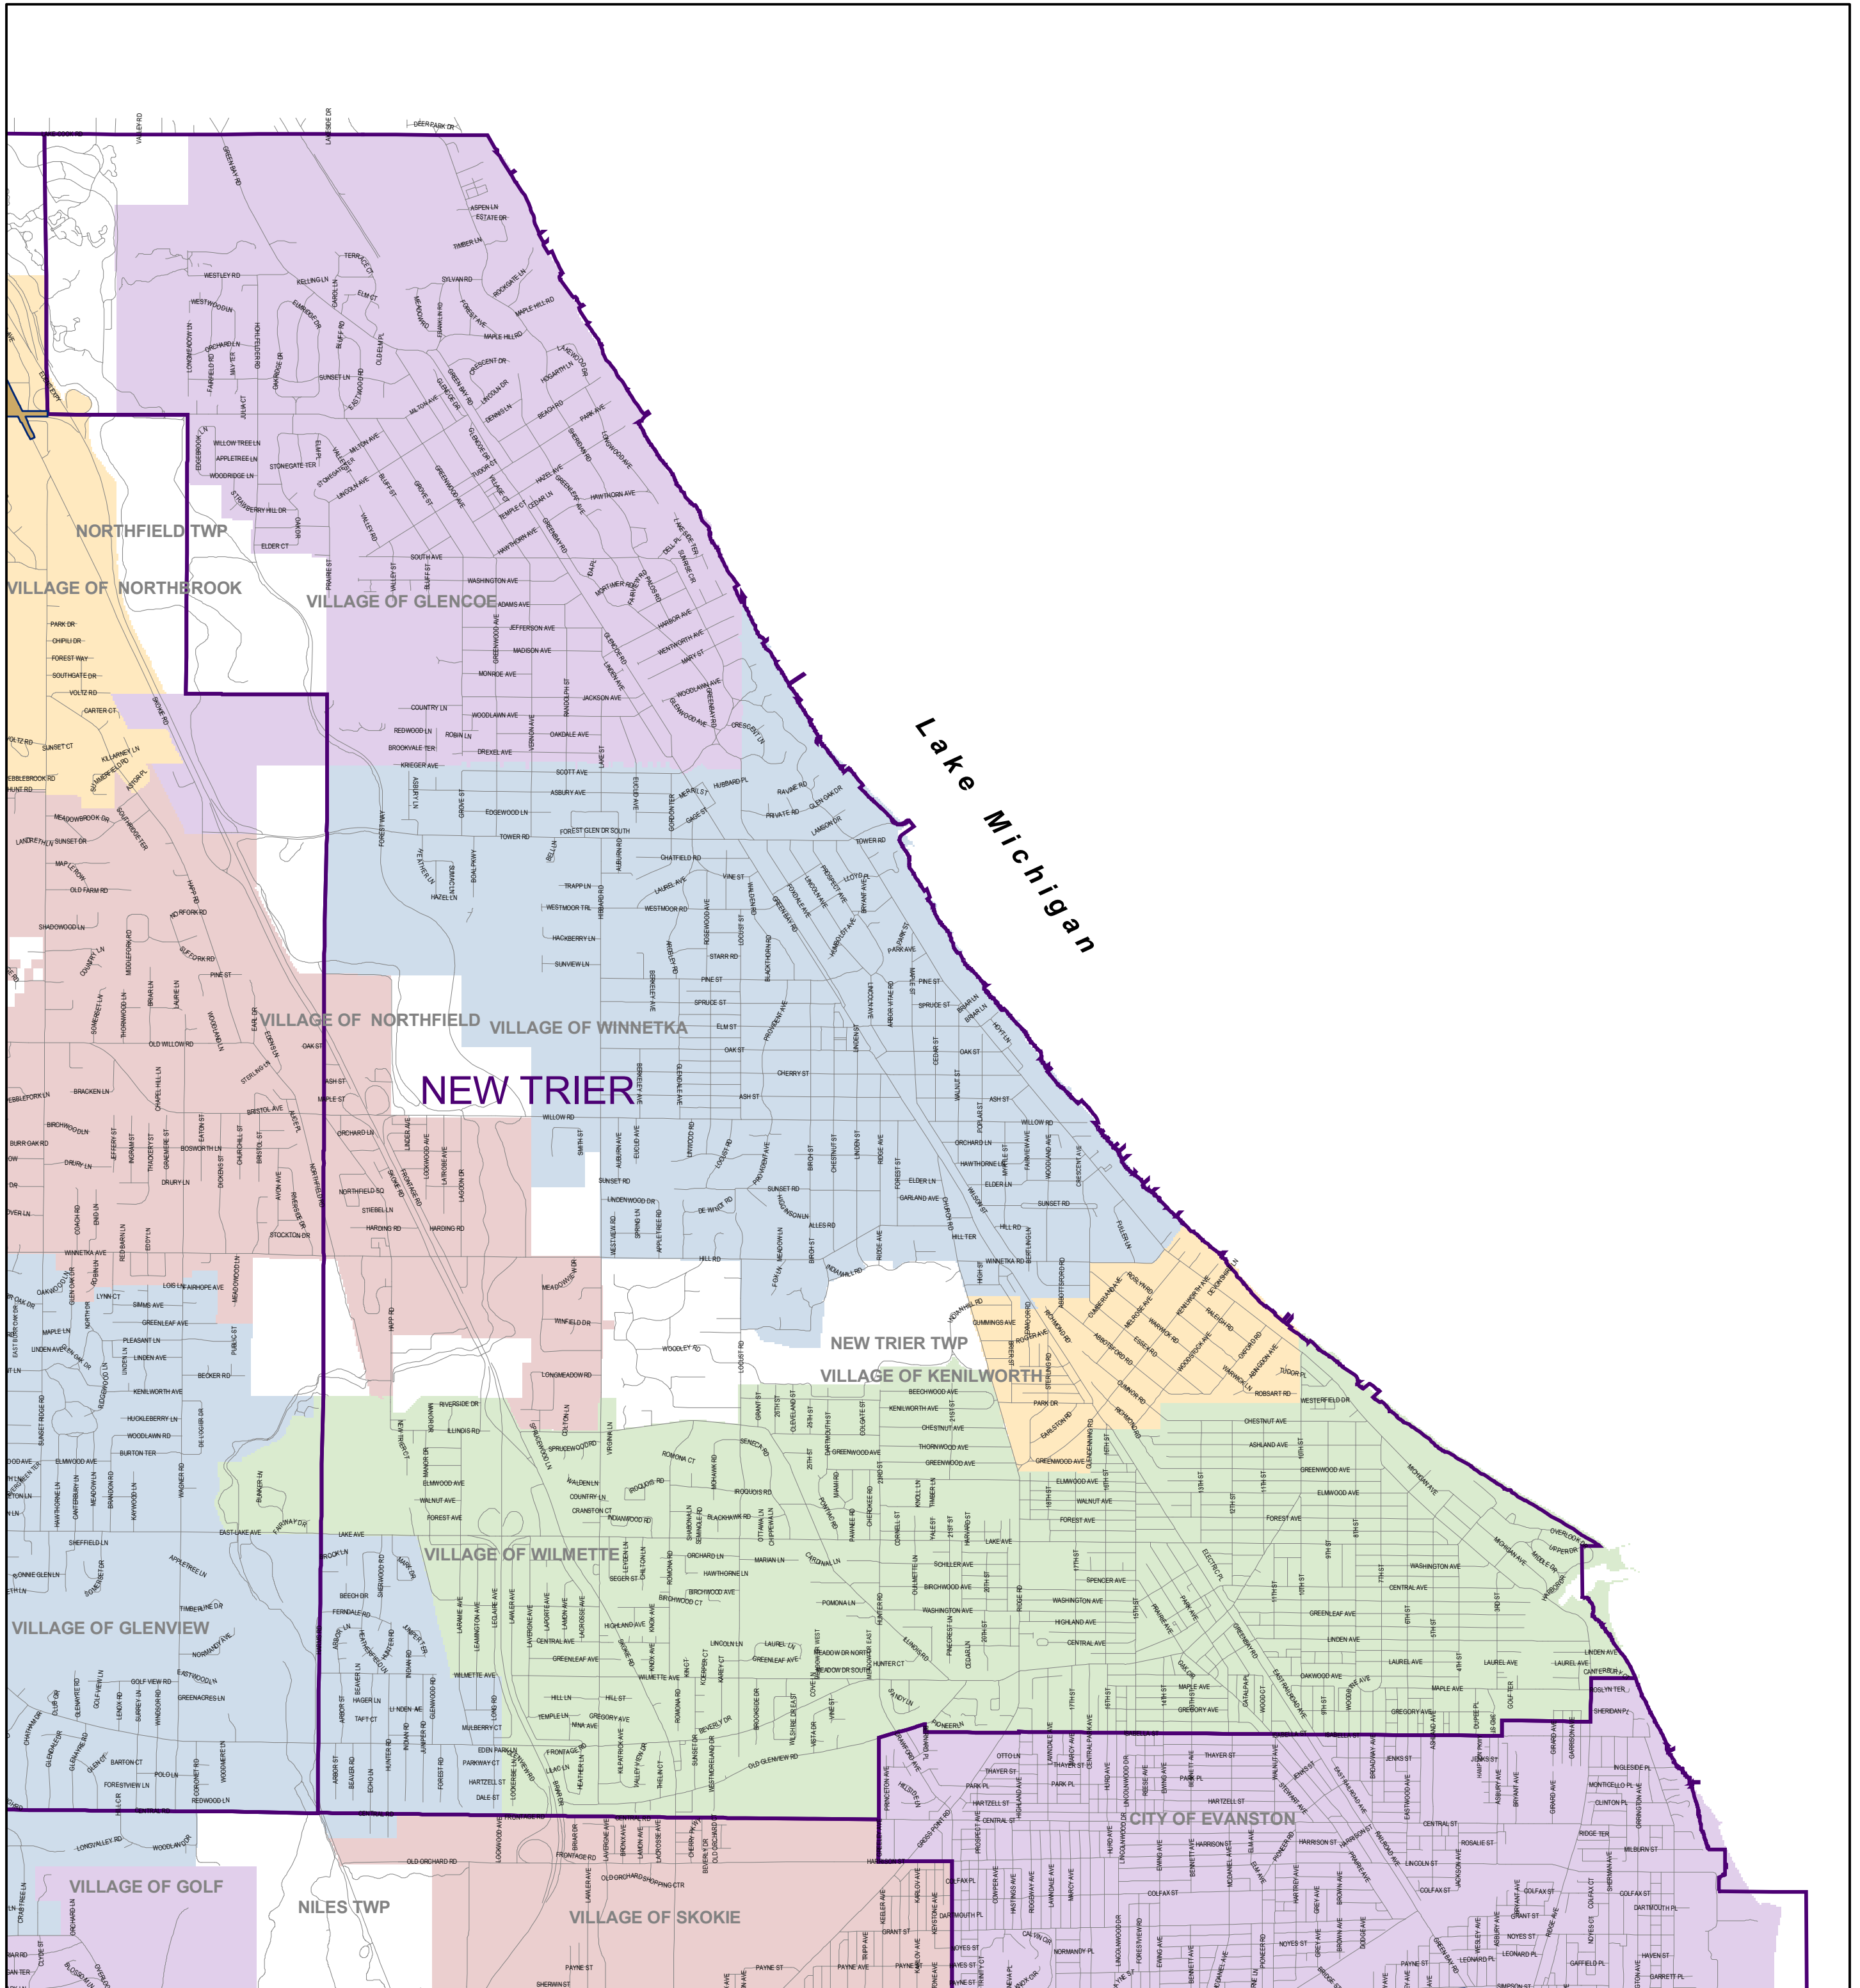

Tax Increment Financing Districts - New Trier Township*

*No Tax Increment Financing Districts lie within New Trier Township as of Tax Year 2011

David Orr
Cook County Clerk

LEGEND

- Municipality
- TIF
- Township
- Road

This map represents tax year 2012 TIFs only
Former and future TIFs are not shown

This map was created using Cook County GIS Data by the Cook County Clerk Map Dept
4th Floor 118 N Clark Street, Chicago, IL 60602
www.cookcountyclerk.com