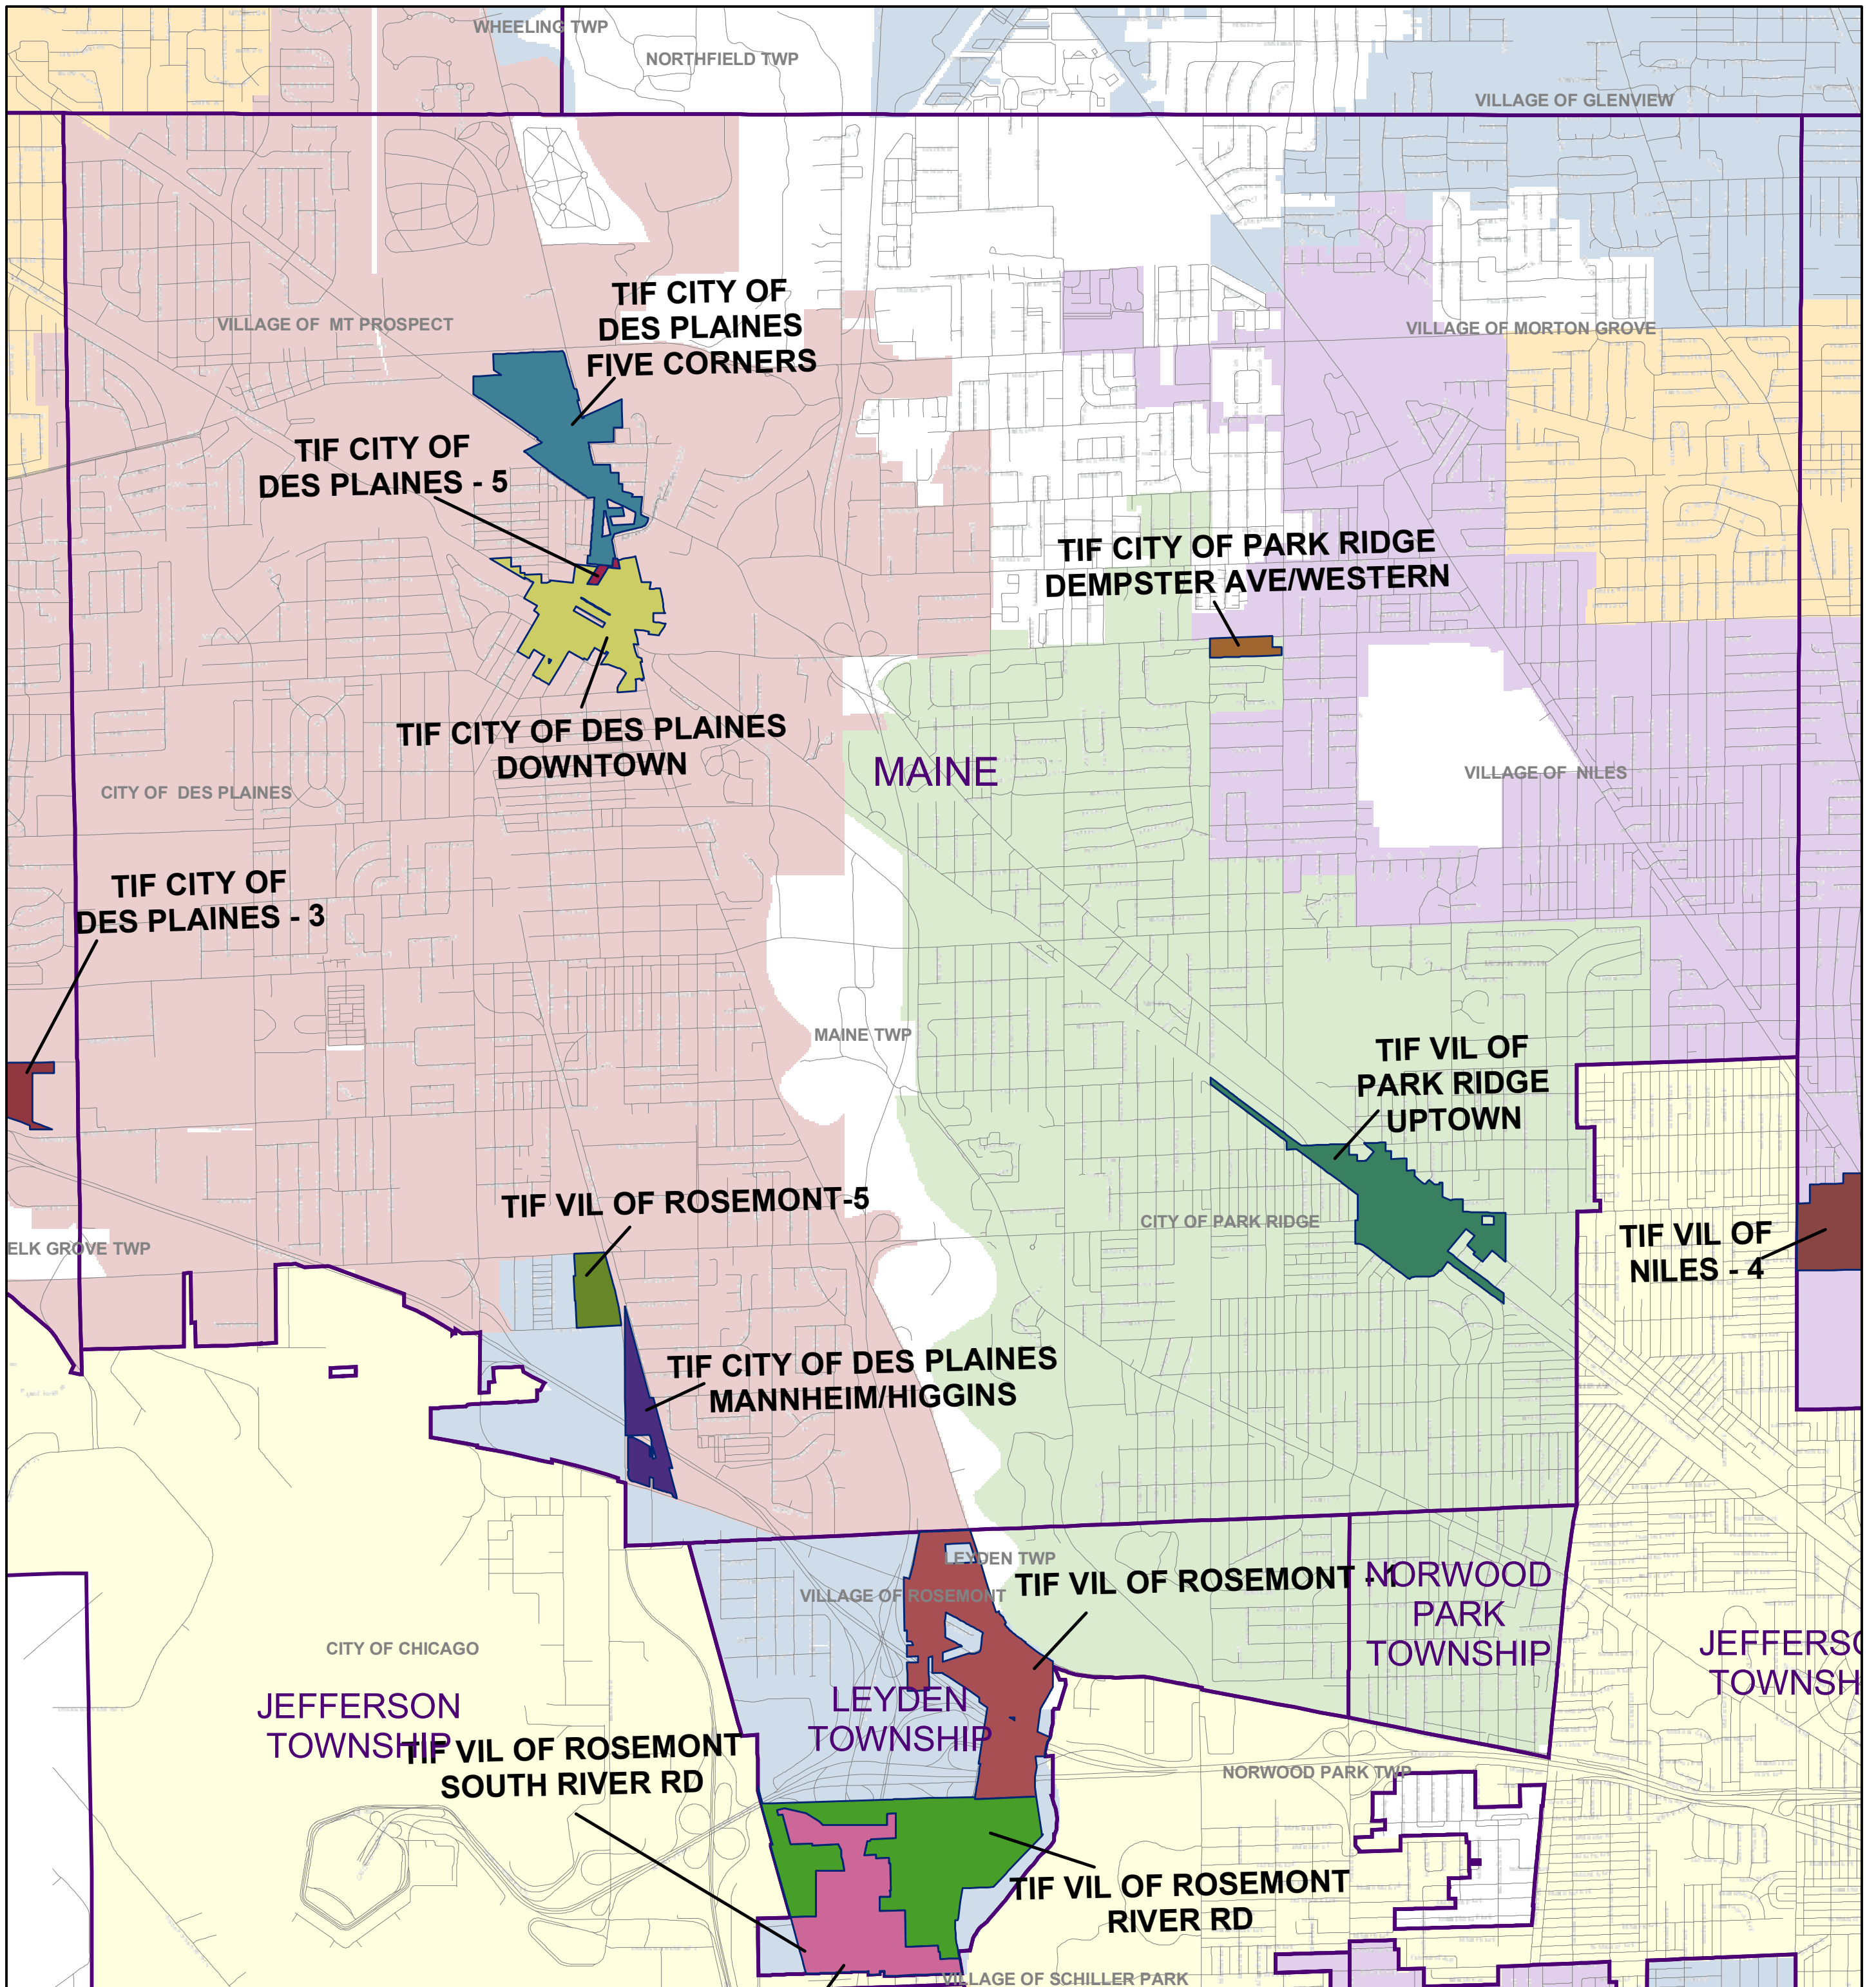

# Tax Increment Financing Districts - Maine Township

**David Orr**  
Cook County Clerk

**LEGEND**

- Municipality
- TIF
- Township
- Road

This map represents tax year 2012 TIFs only  
Former and future TIFs are not shown

This map was created using Cook County  
GIS Data by the Cook County Clerk Map Dept  
4th Floor 118 N Clark Street, Chicago, IL 60602  
[www.cookcountyclerk.com](http://www.cookcountyclerk.com)

©2013 Cook County, Illinois; All Rights Reserved