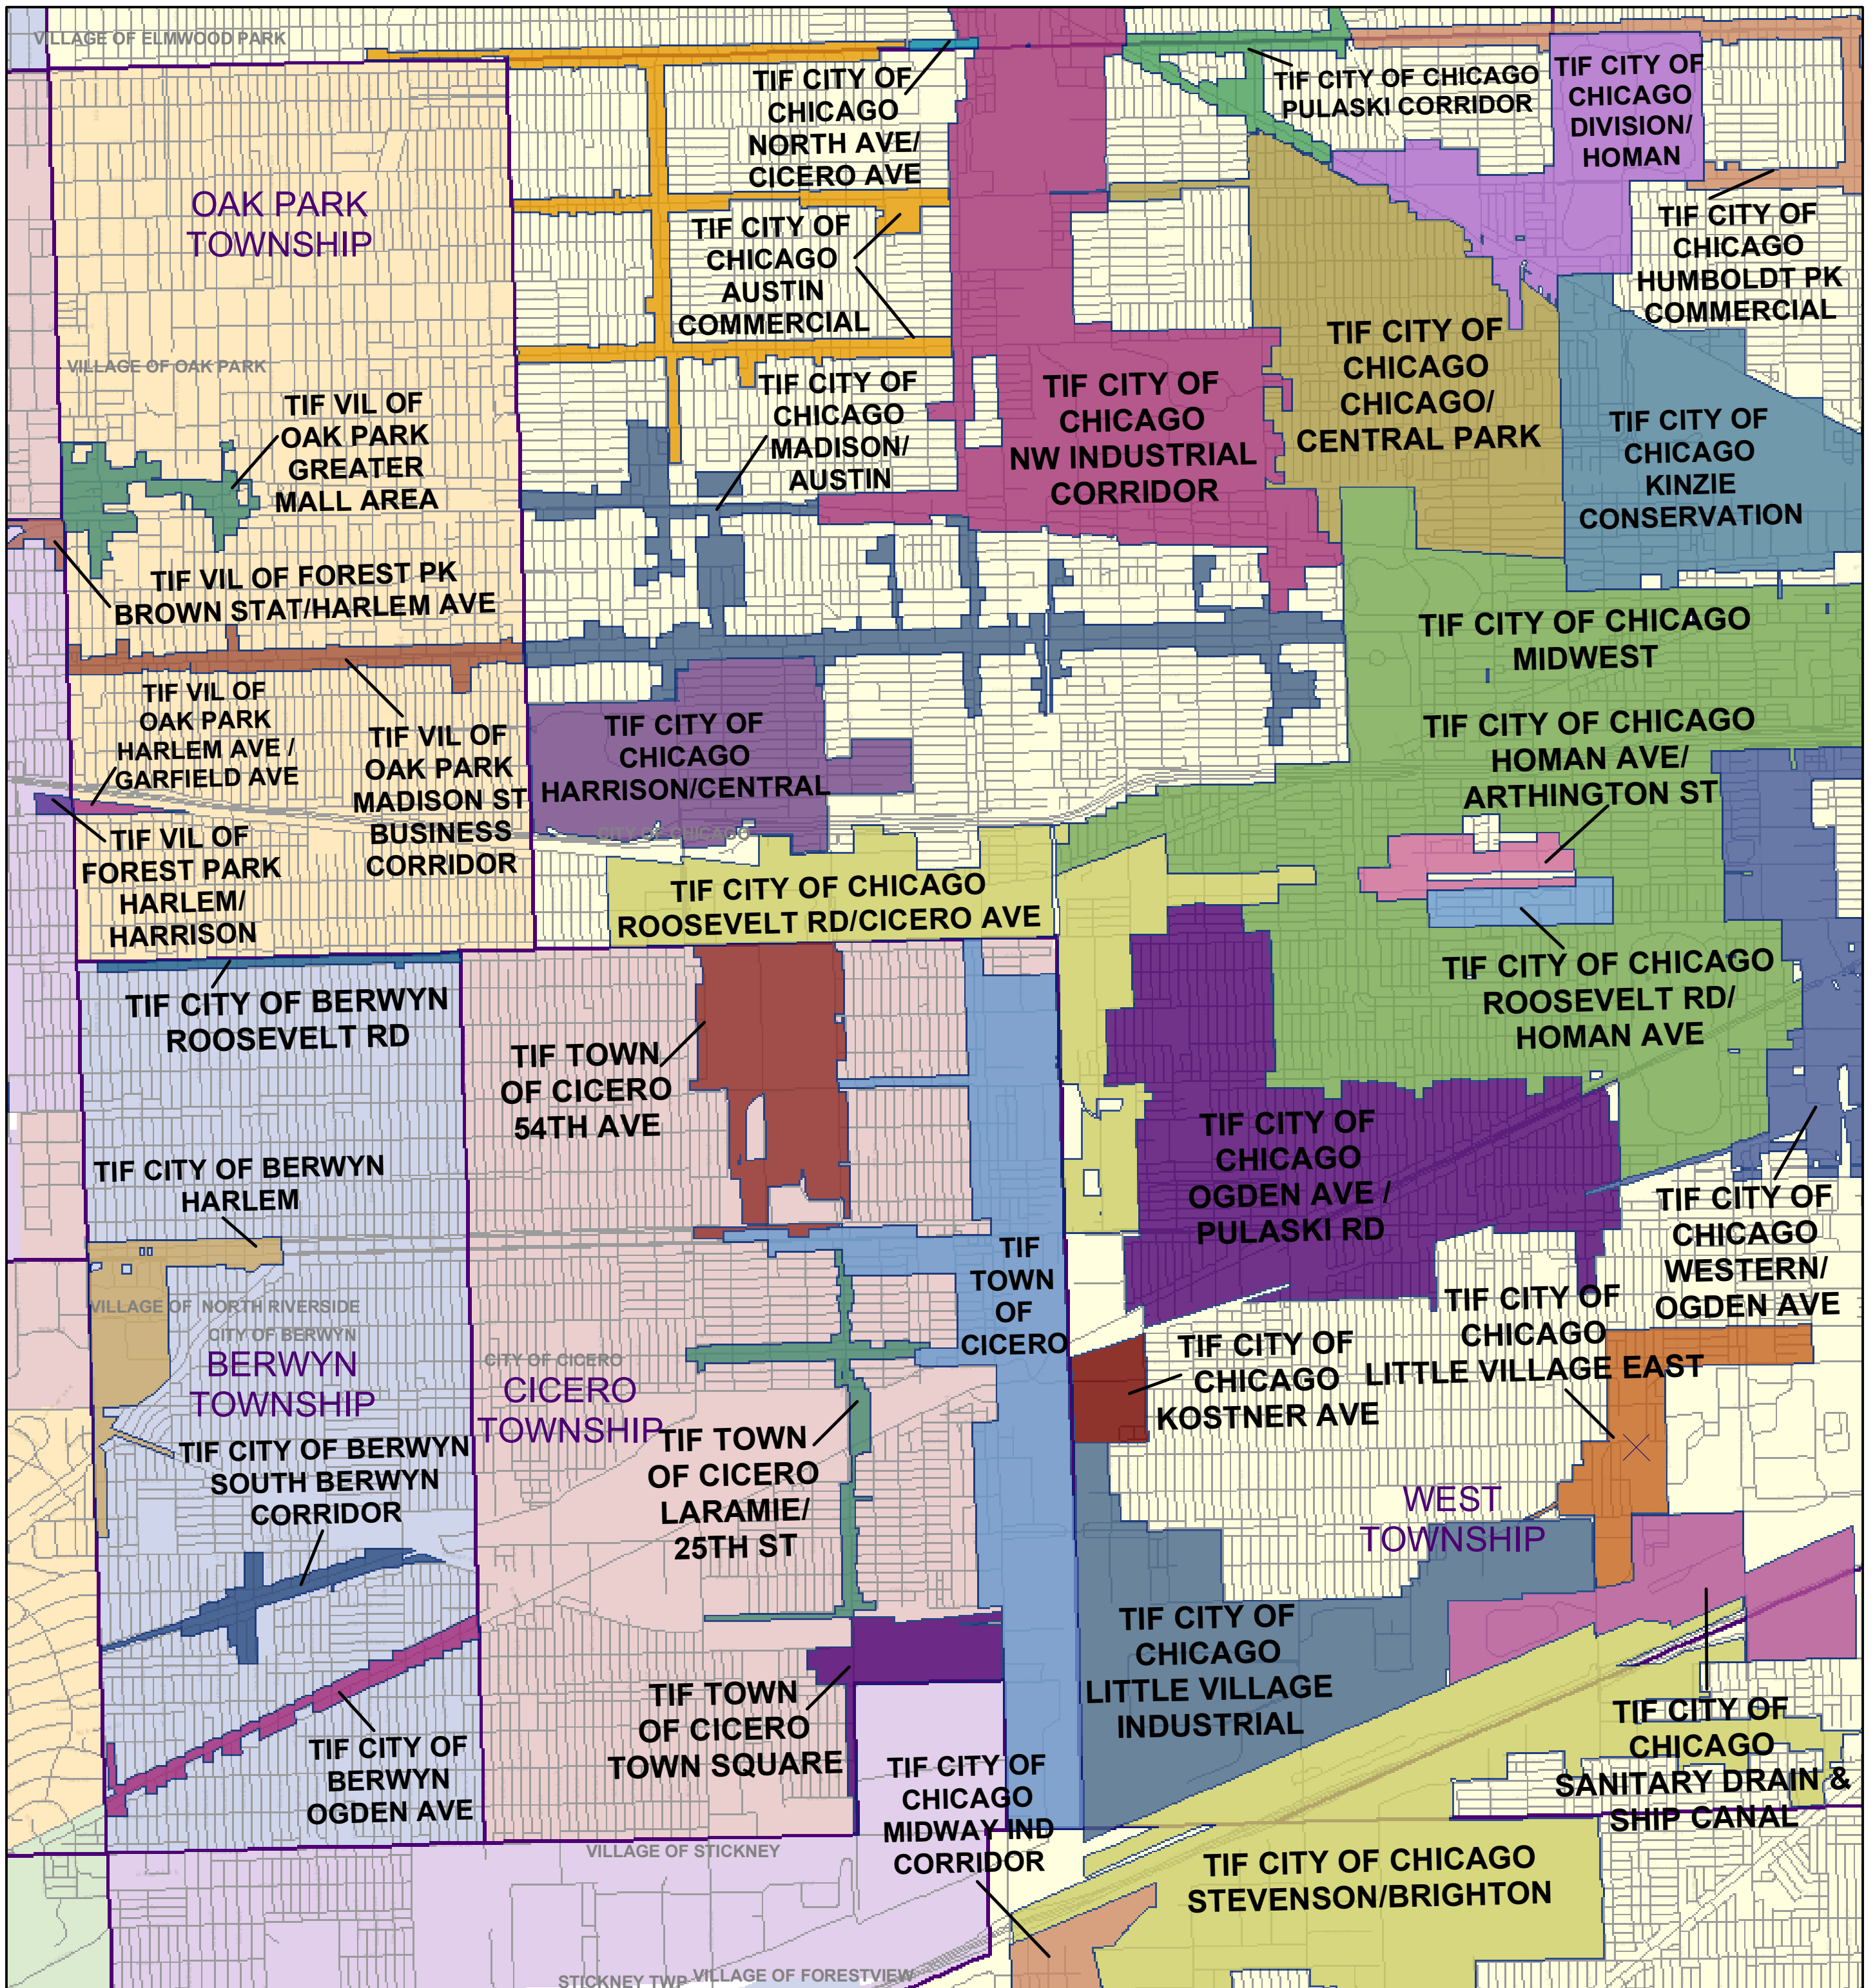

Tax Increment Financing Districts - Berwyn, Cicero, and Oak Park Townships with part of West Township (City of Chicago)

David Orr
Cook County Clerk

LEGEND

- Municipality
- TIF
- Township
- Road

This map represents tax year 2012 TIFs only
Former and future TIFs are not shown

This map was created using Cook County GIS Data by the Cook County Clerk Map Dept
4th Floor 118 N Clark Street, Chicago, IL 60602
www.cookcountyclerk.com

©2013 Cook County, Illinois; All Rights Reserved