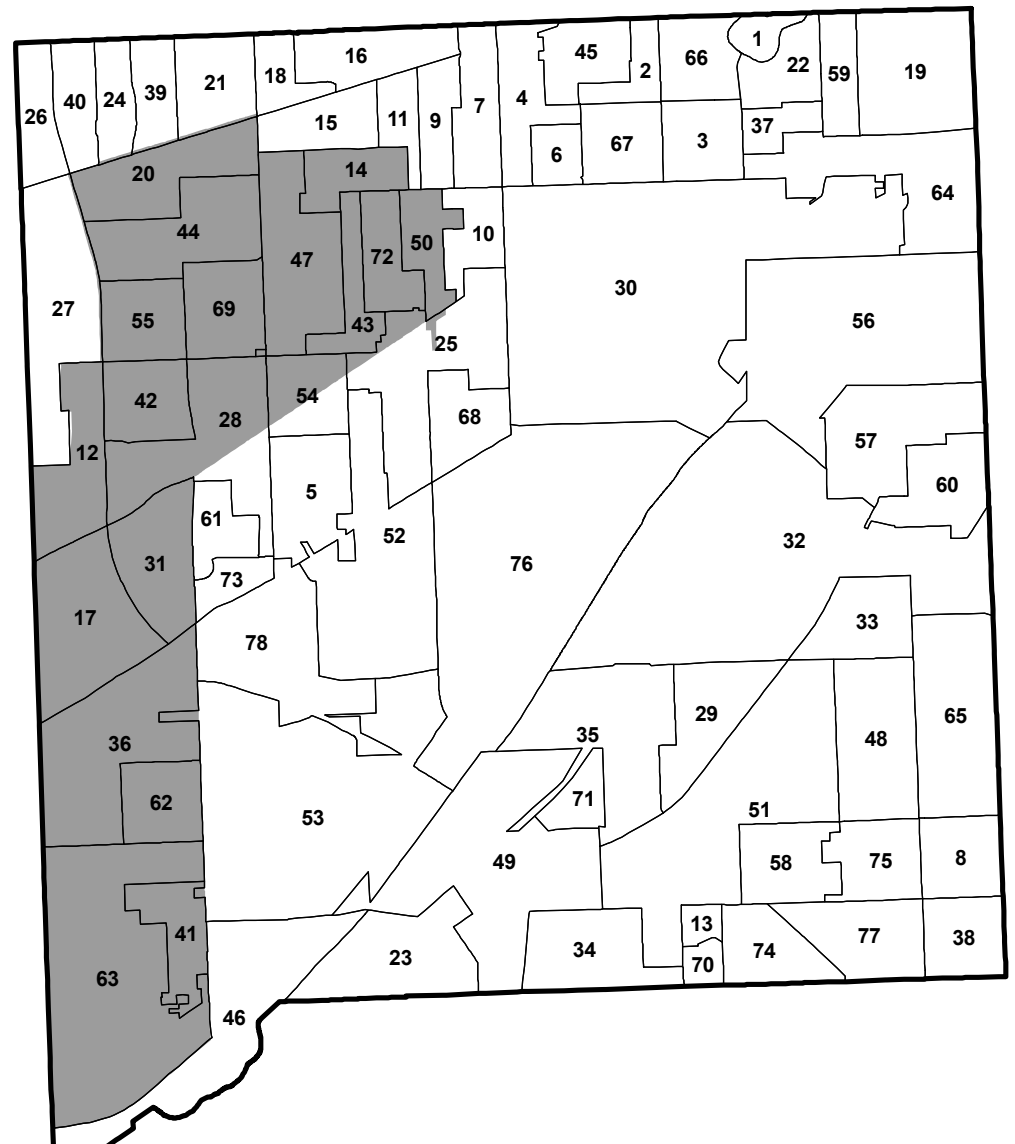

State Representative District 82

LYONS

LEMONT

Legend:

- Township Boundary
- Precinct Boundary
- State Representative # 82