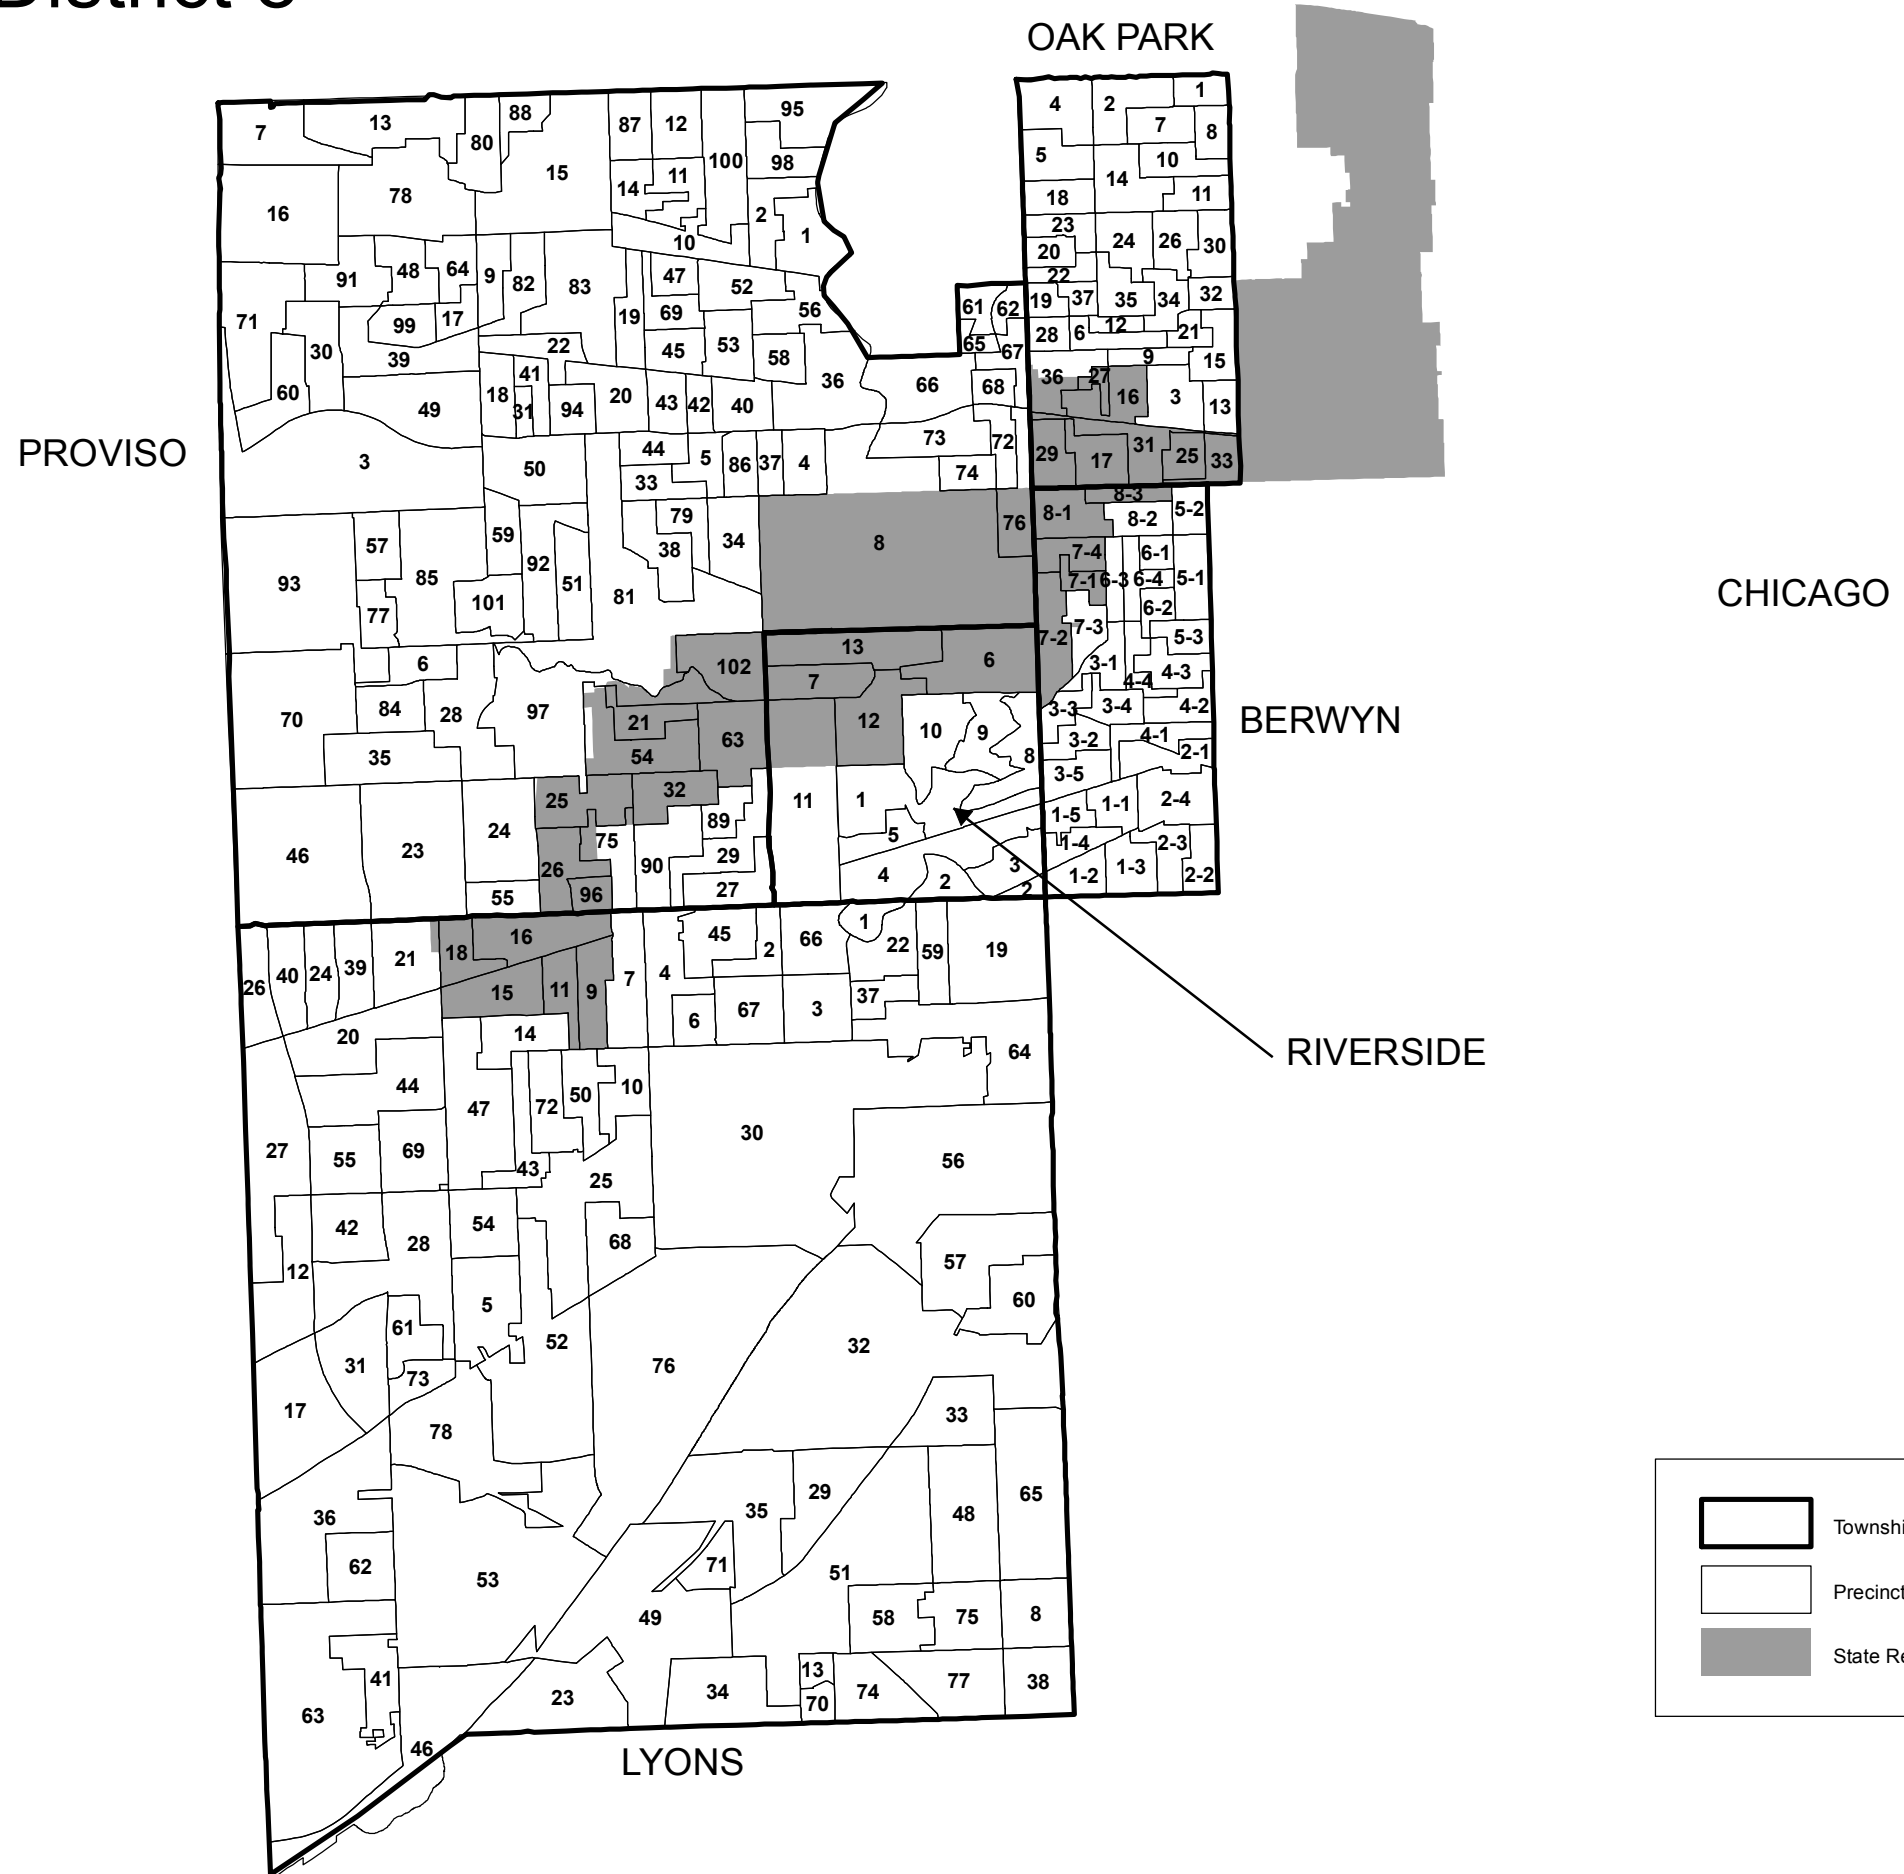

# State Representative District 8

Legend:

- Township Boundary
- Precinct Boundary
- State Representative # 8

 **Karen A. Yarbrough**  
cookcountyclerk.com

Disclaimer: Based on 2015 Precincts

September 2015

# State Representative District 8

**Karen A. Yarbrough**  
cookcountyclerk.com