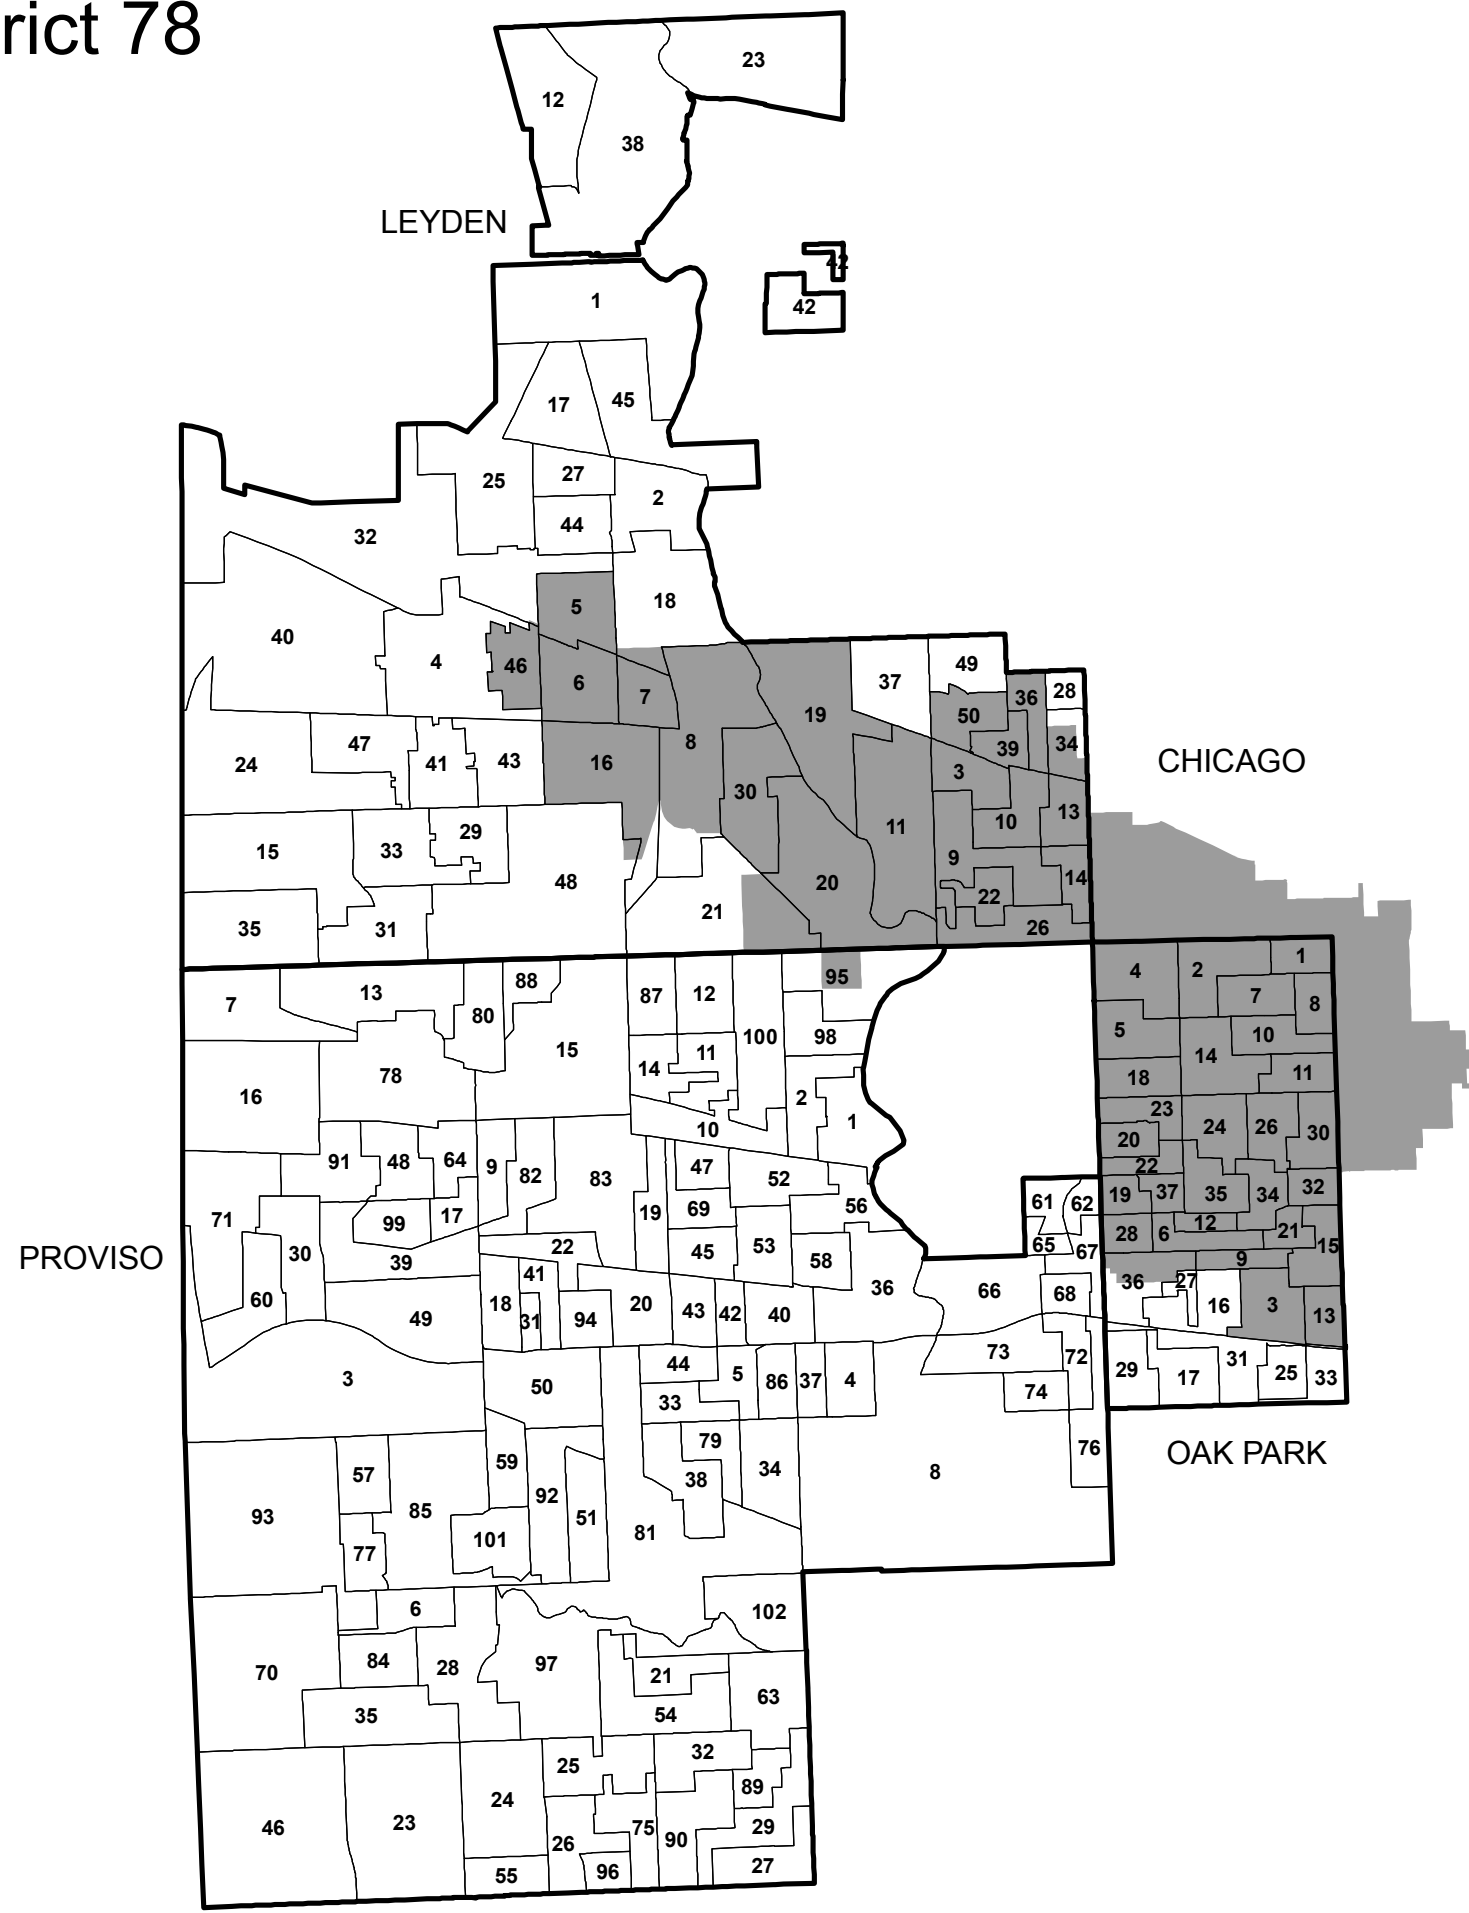

# State Representative District 78

Legend:

- Township Boundary
- Precinct Boundary
- State Representative # 78

 **Karen A. Yarbrough**  
cookcountyclerk.com

Disclaimer: Based on 2015 Precincts

September 2015

# State Representative District 78

 Townships