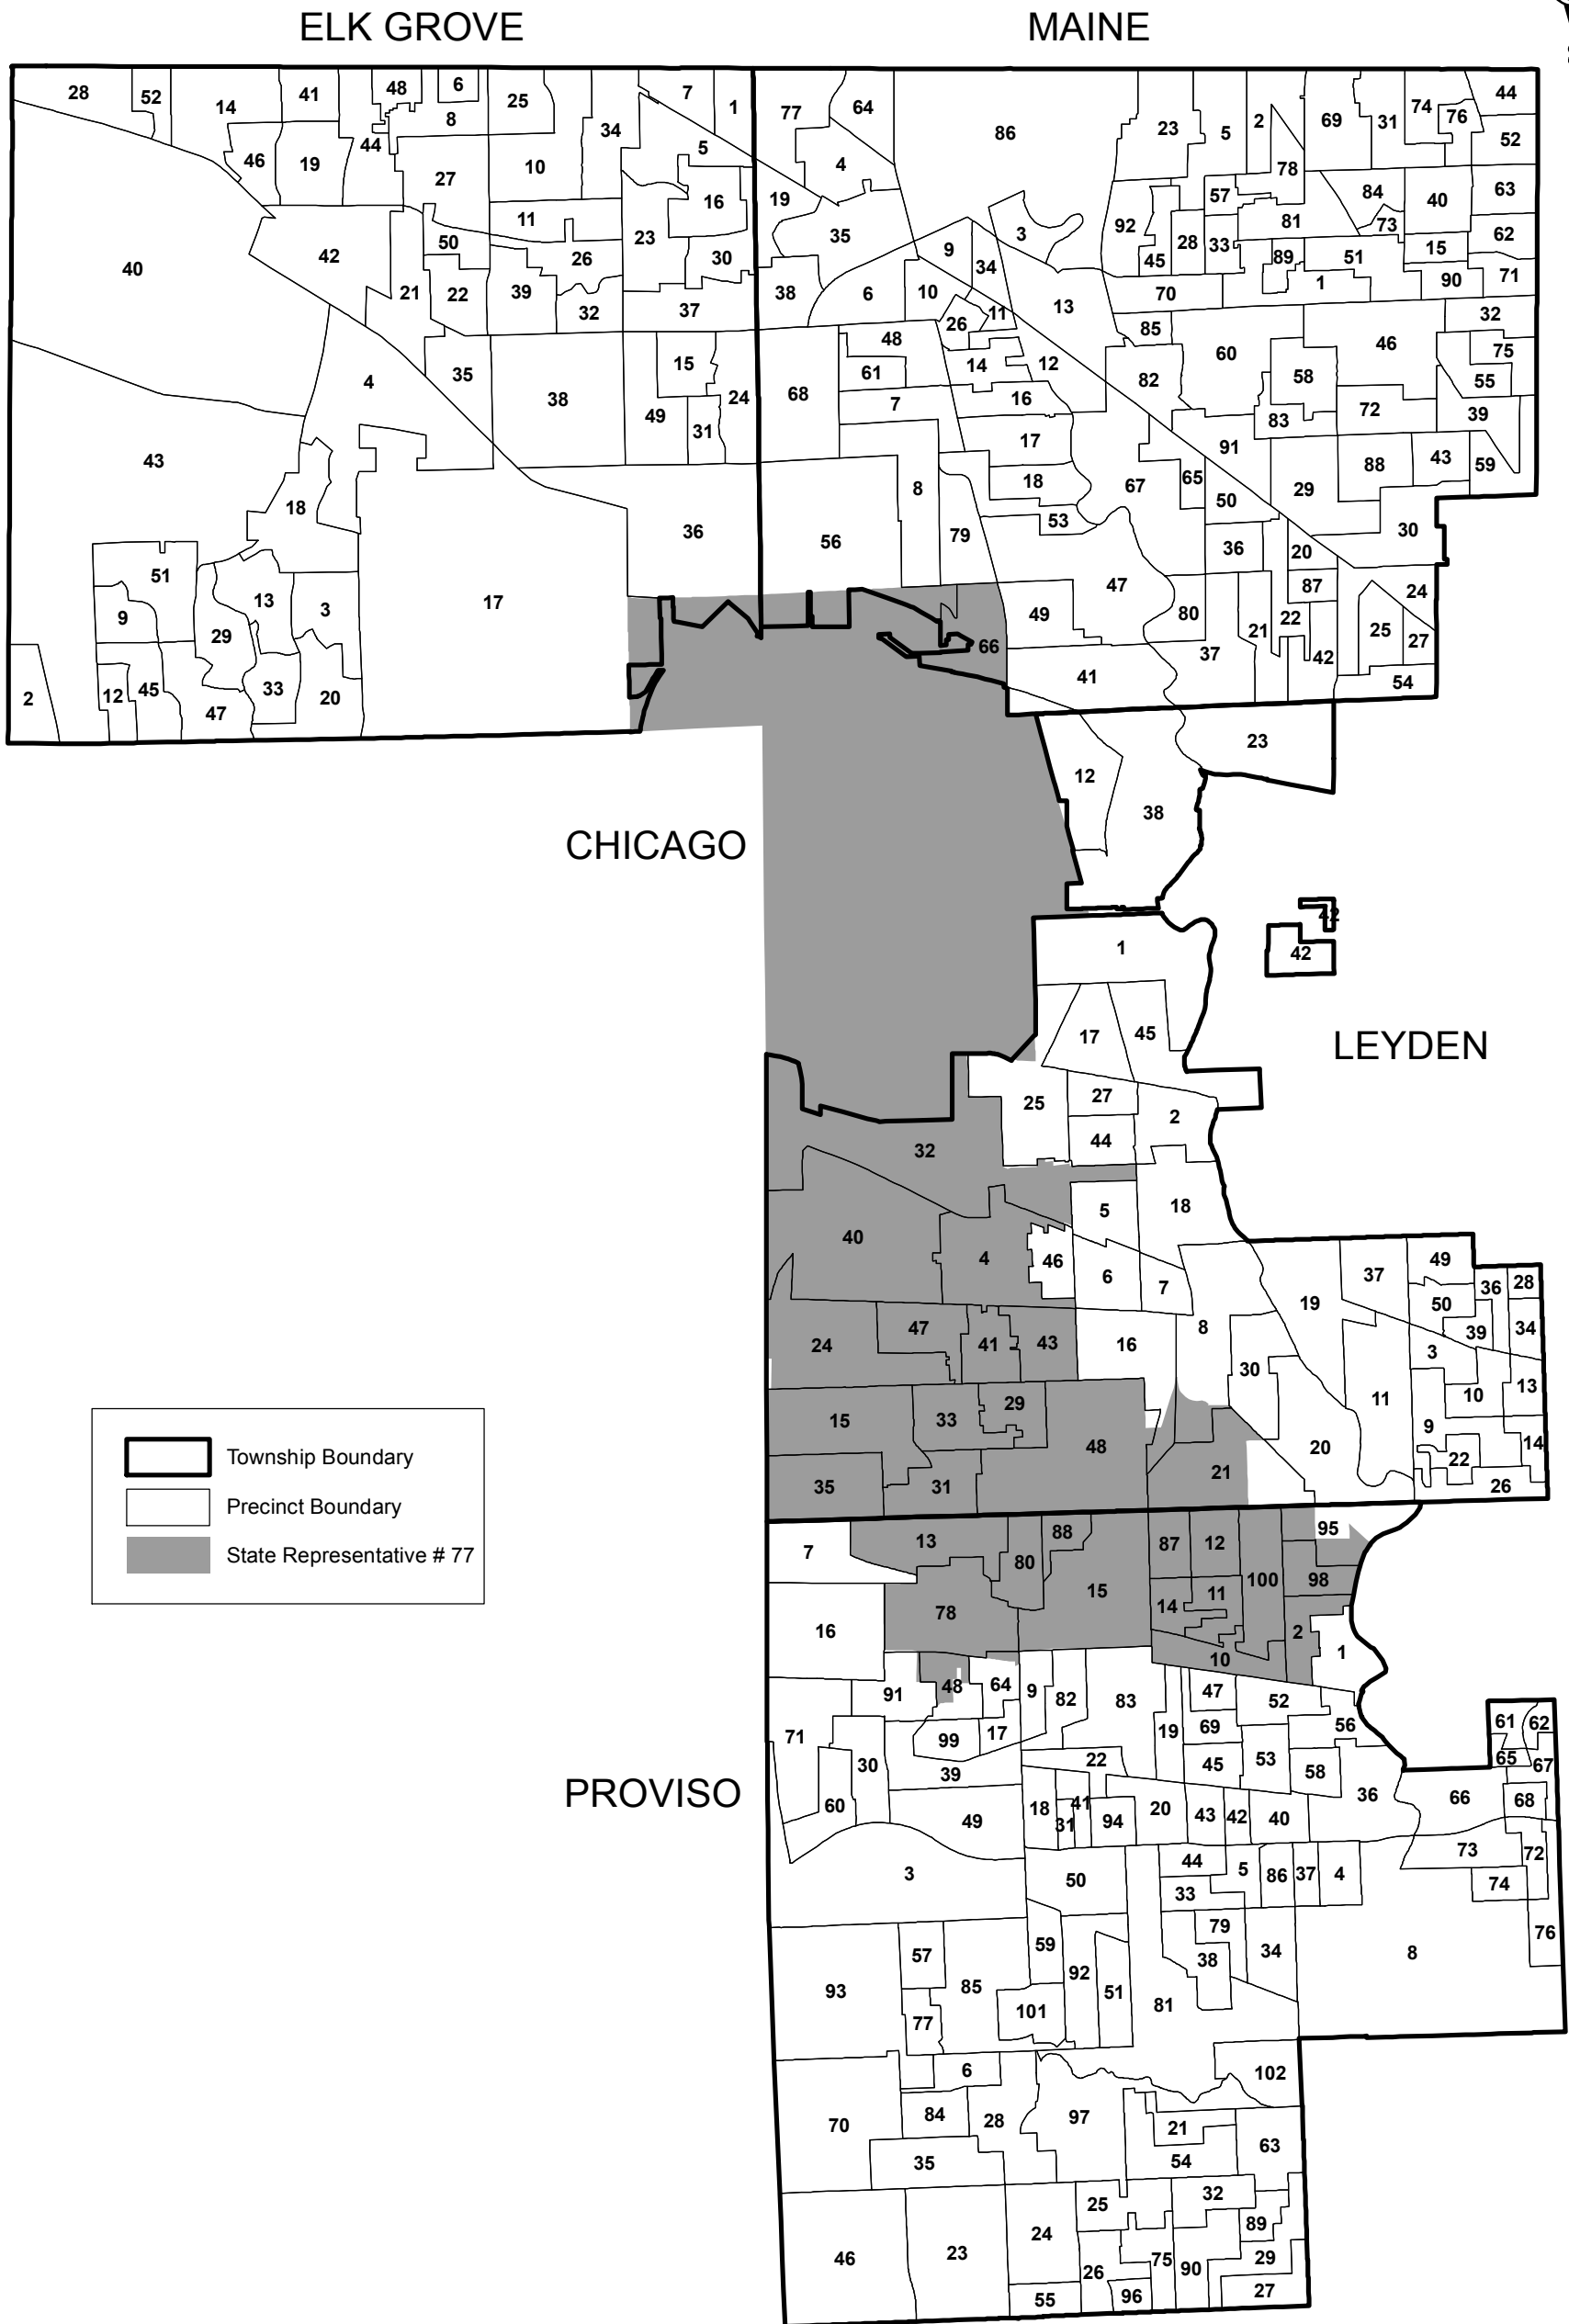

# State Representative District 77

Legend:

- Township Boundary
- Precinct Boundary
- State Representative # 77

**Karen A. Yarbrough**  
cookcountyclerk.com

# State Representative District 77

MAINE

ELK GROVE

CHICAGO

LEYDEN

PROVISO

 Townships