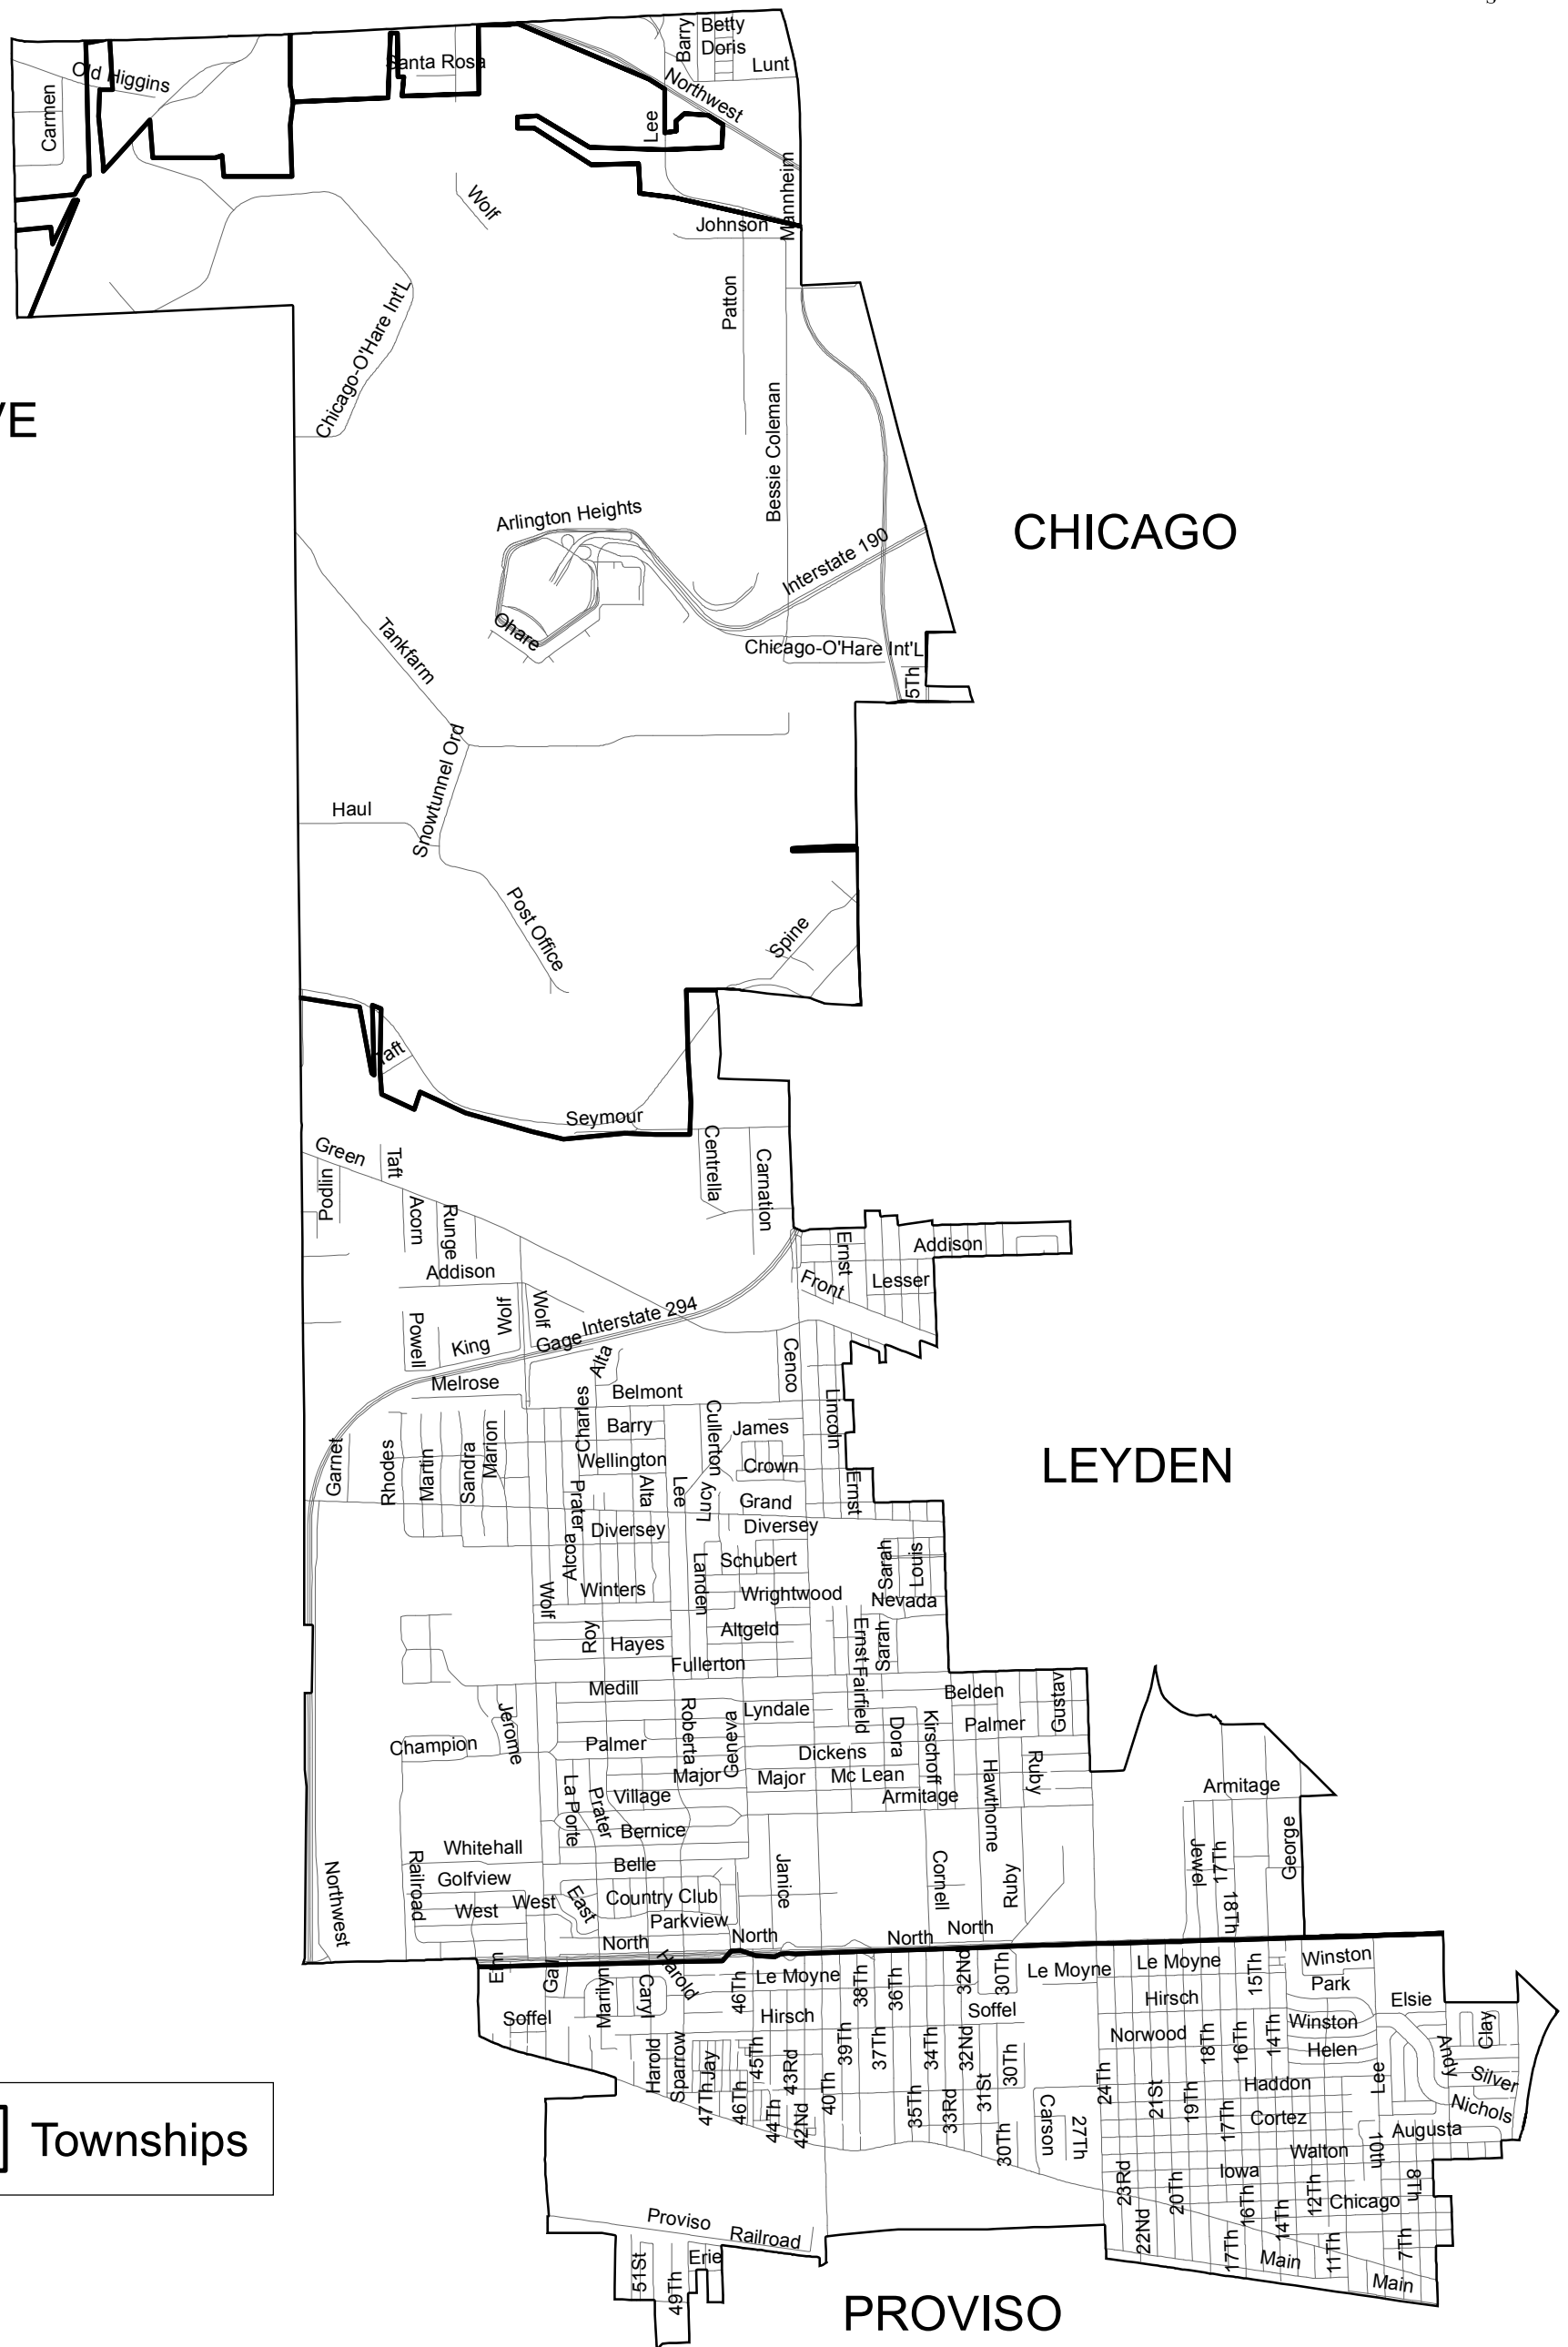

# State Representative District 77

Legend:

- Township Boundary
- Precinct Boundary
- State Representative # 77

**Karen A. Yarbrough**  
cookcountyclerk.com

# State Representative District 77

MAINE

ELK GROVE

CHICAGO

LEYDEN

PROVISO

 Townships