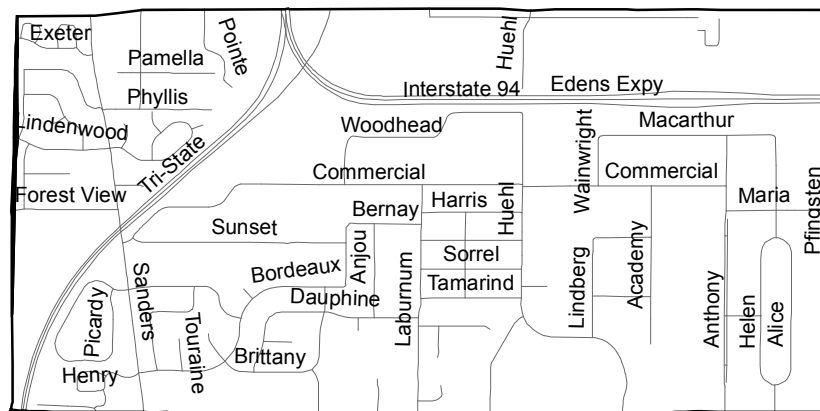

State Representative District 58

NORTHFIELD

NEW TRIER

Legend:

- Township Boundary
- Precinct Boundary
- State Representative # 58

State Representative District 58

NORTHFIELD

NEW TRIER