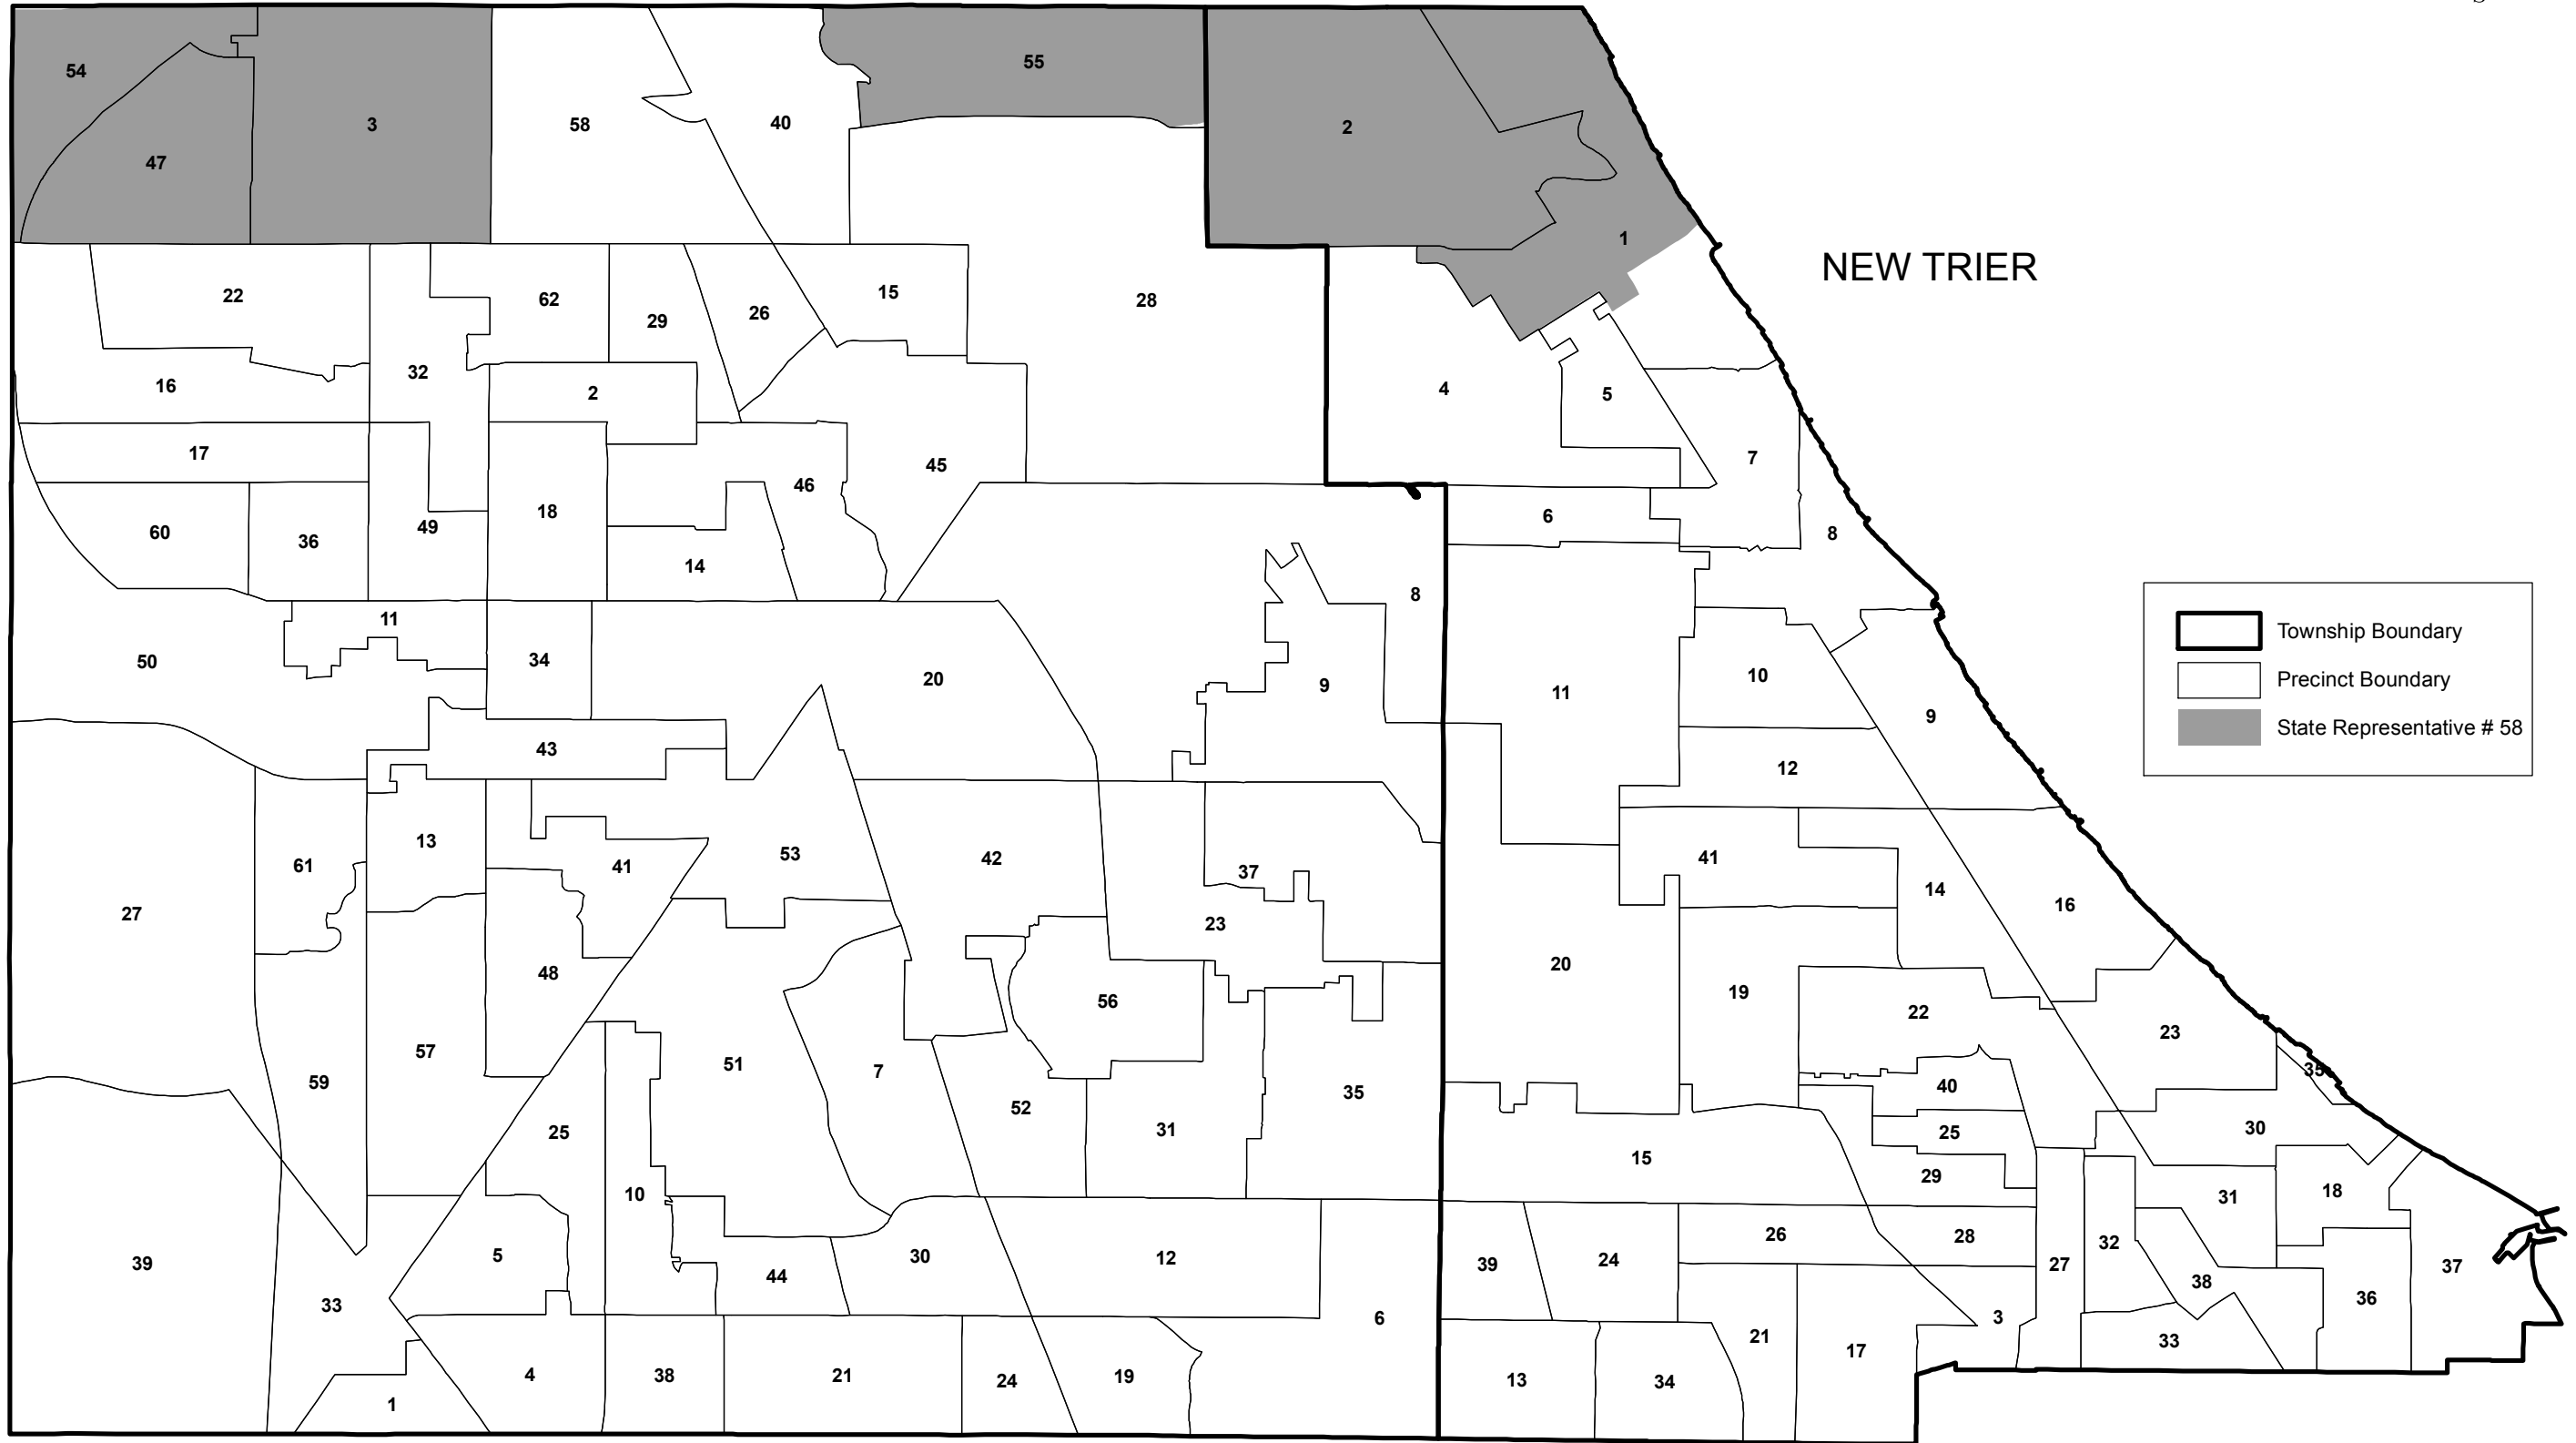

State Representative District 58

NORTHFIELD

NEW TRIER

Legend:

- Township Boundary
- Precinct Boundary
- State Representative # 58

State Representative District 58

NORTHFIELD

NEW TRIER