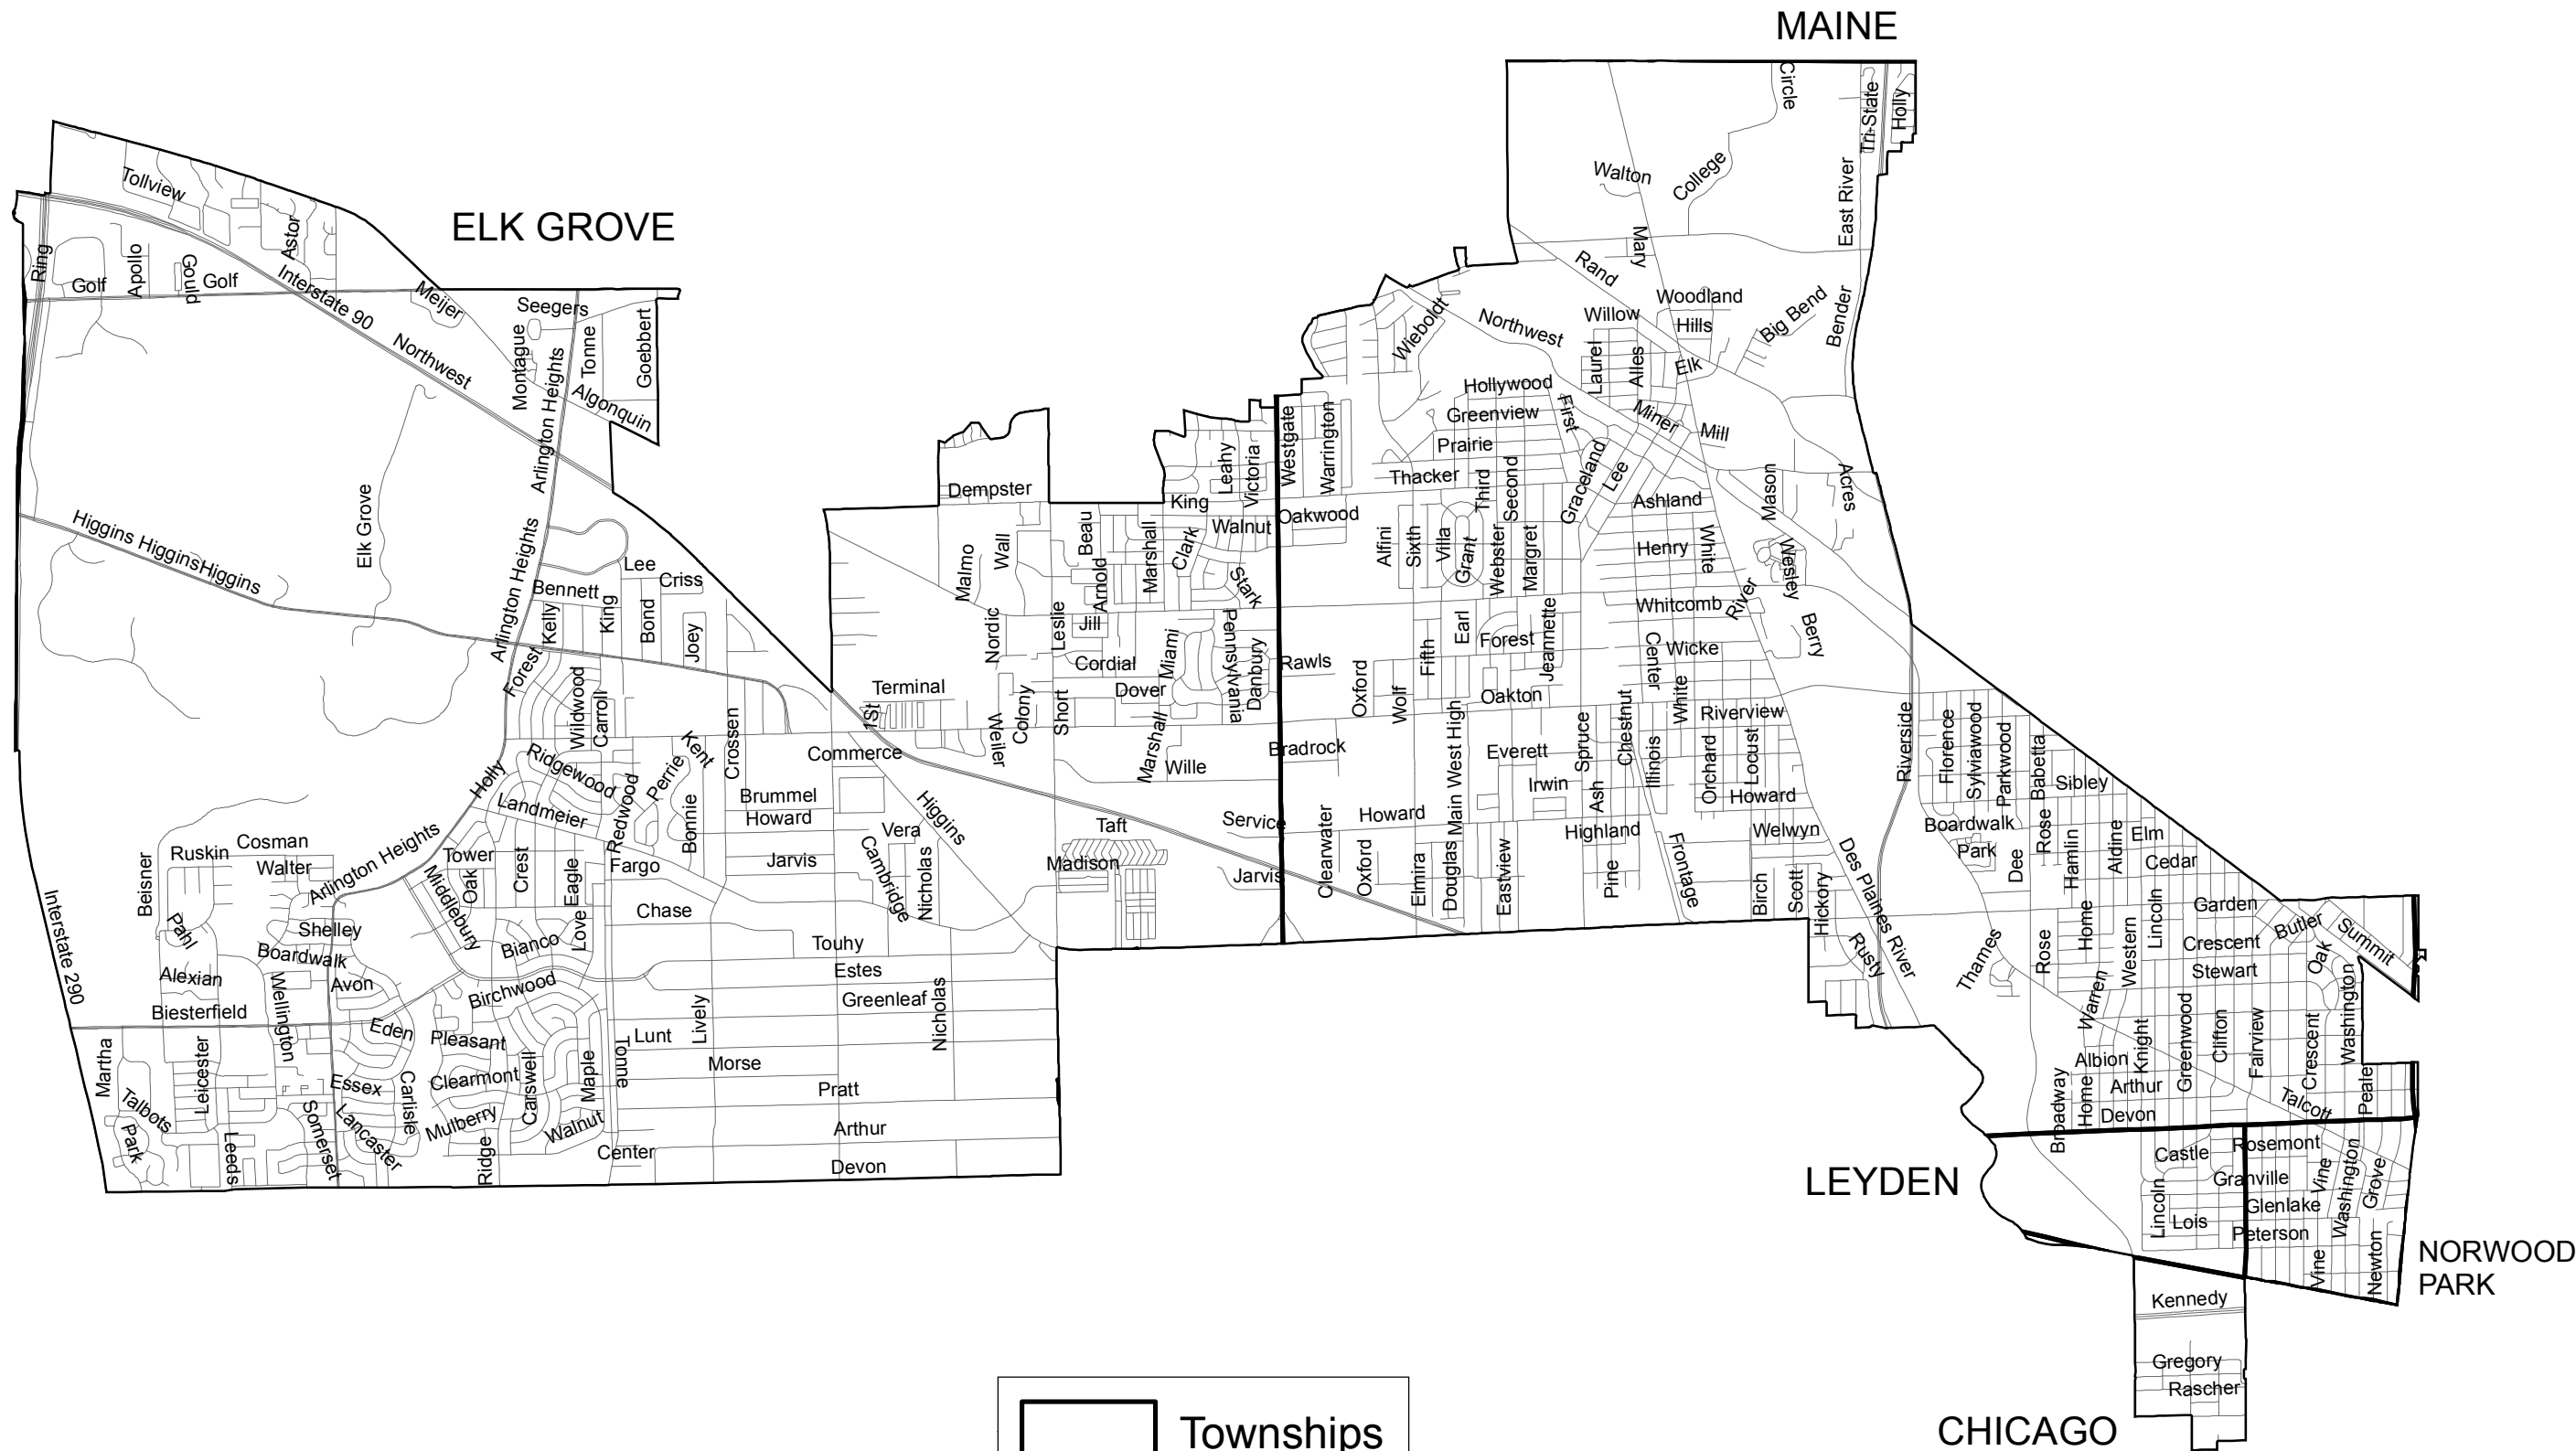

State Representative District 55

Legend:

- Township Boundary
- Precinct Boundary
- State Representative # 55

Karen A. Yarbrough
cookcountyclerk.com

Disclaimer: Based on 2015 Precincts

September 2015

State Representative District 55