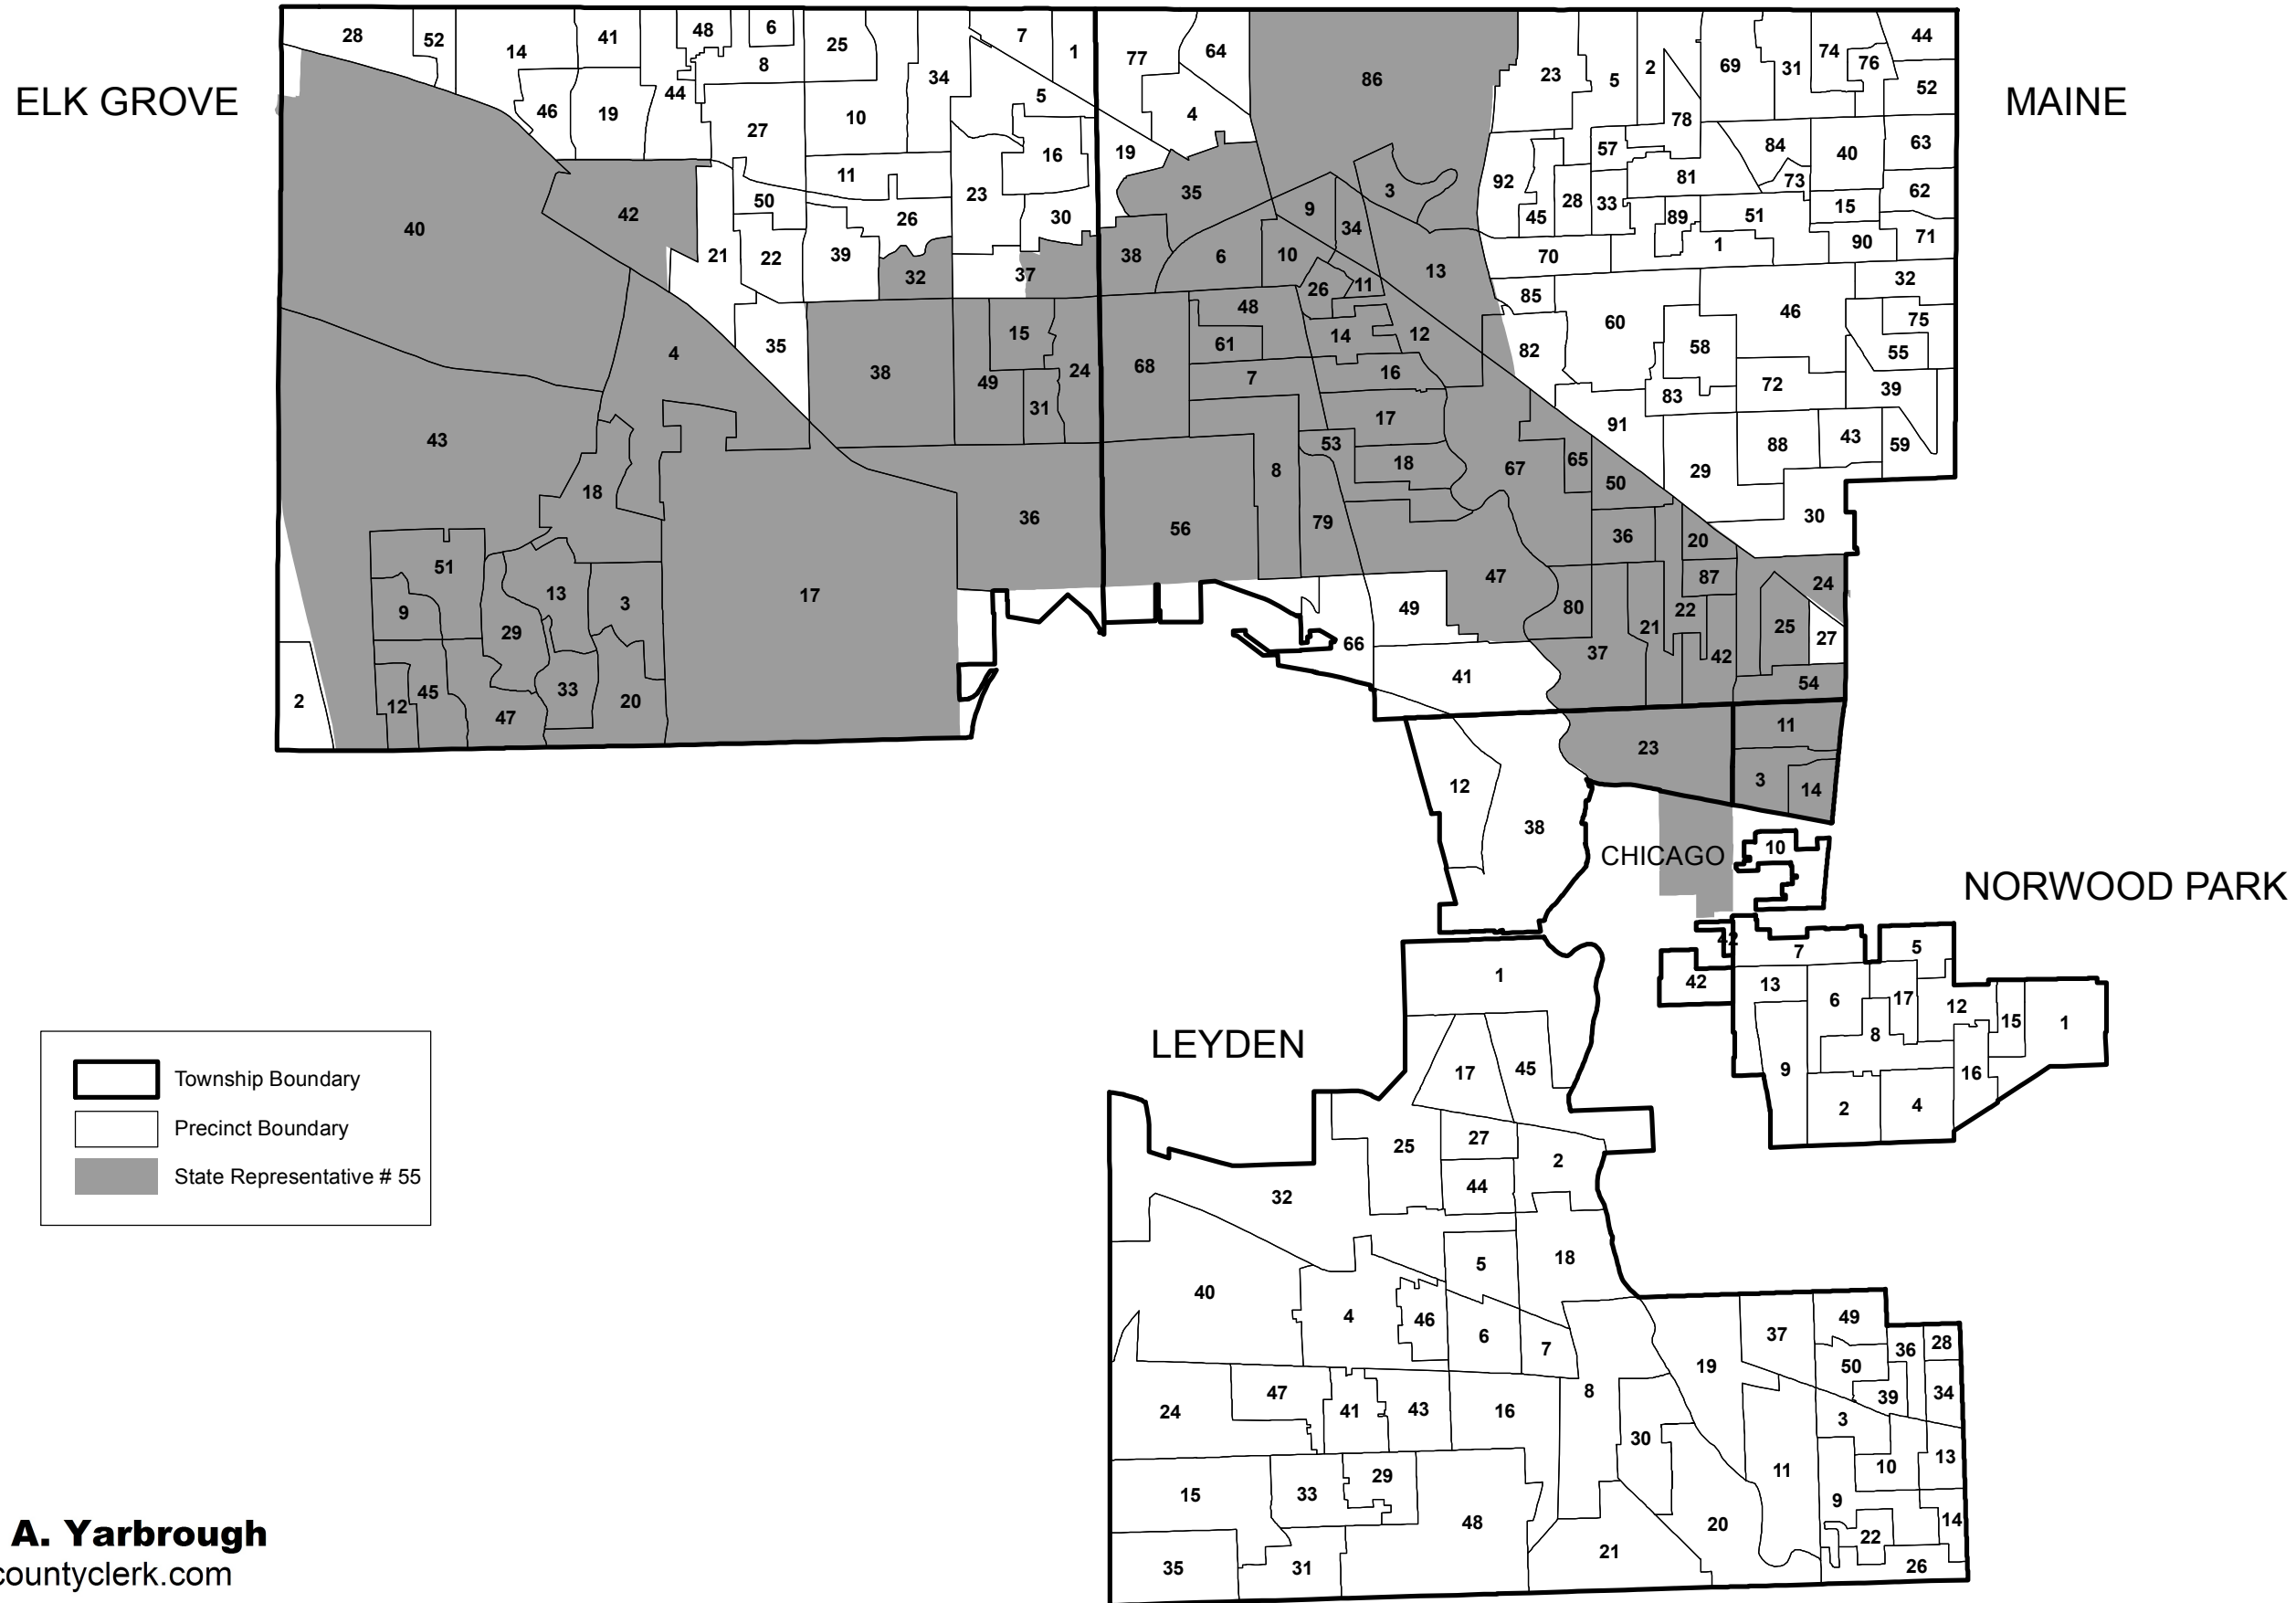

State Representative District 55

Legend:

- Township Boundary
- Precinct Boundary
- State Representative # 55

Karen A. Yarbrough
cookcountyclerk.com

Disclaimer: Based on 2015 Precincts

September 2015

State Representative District 55