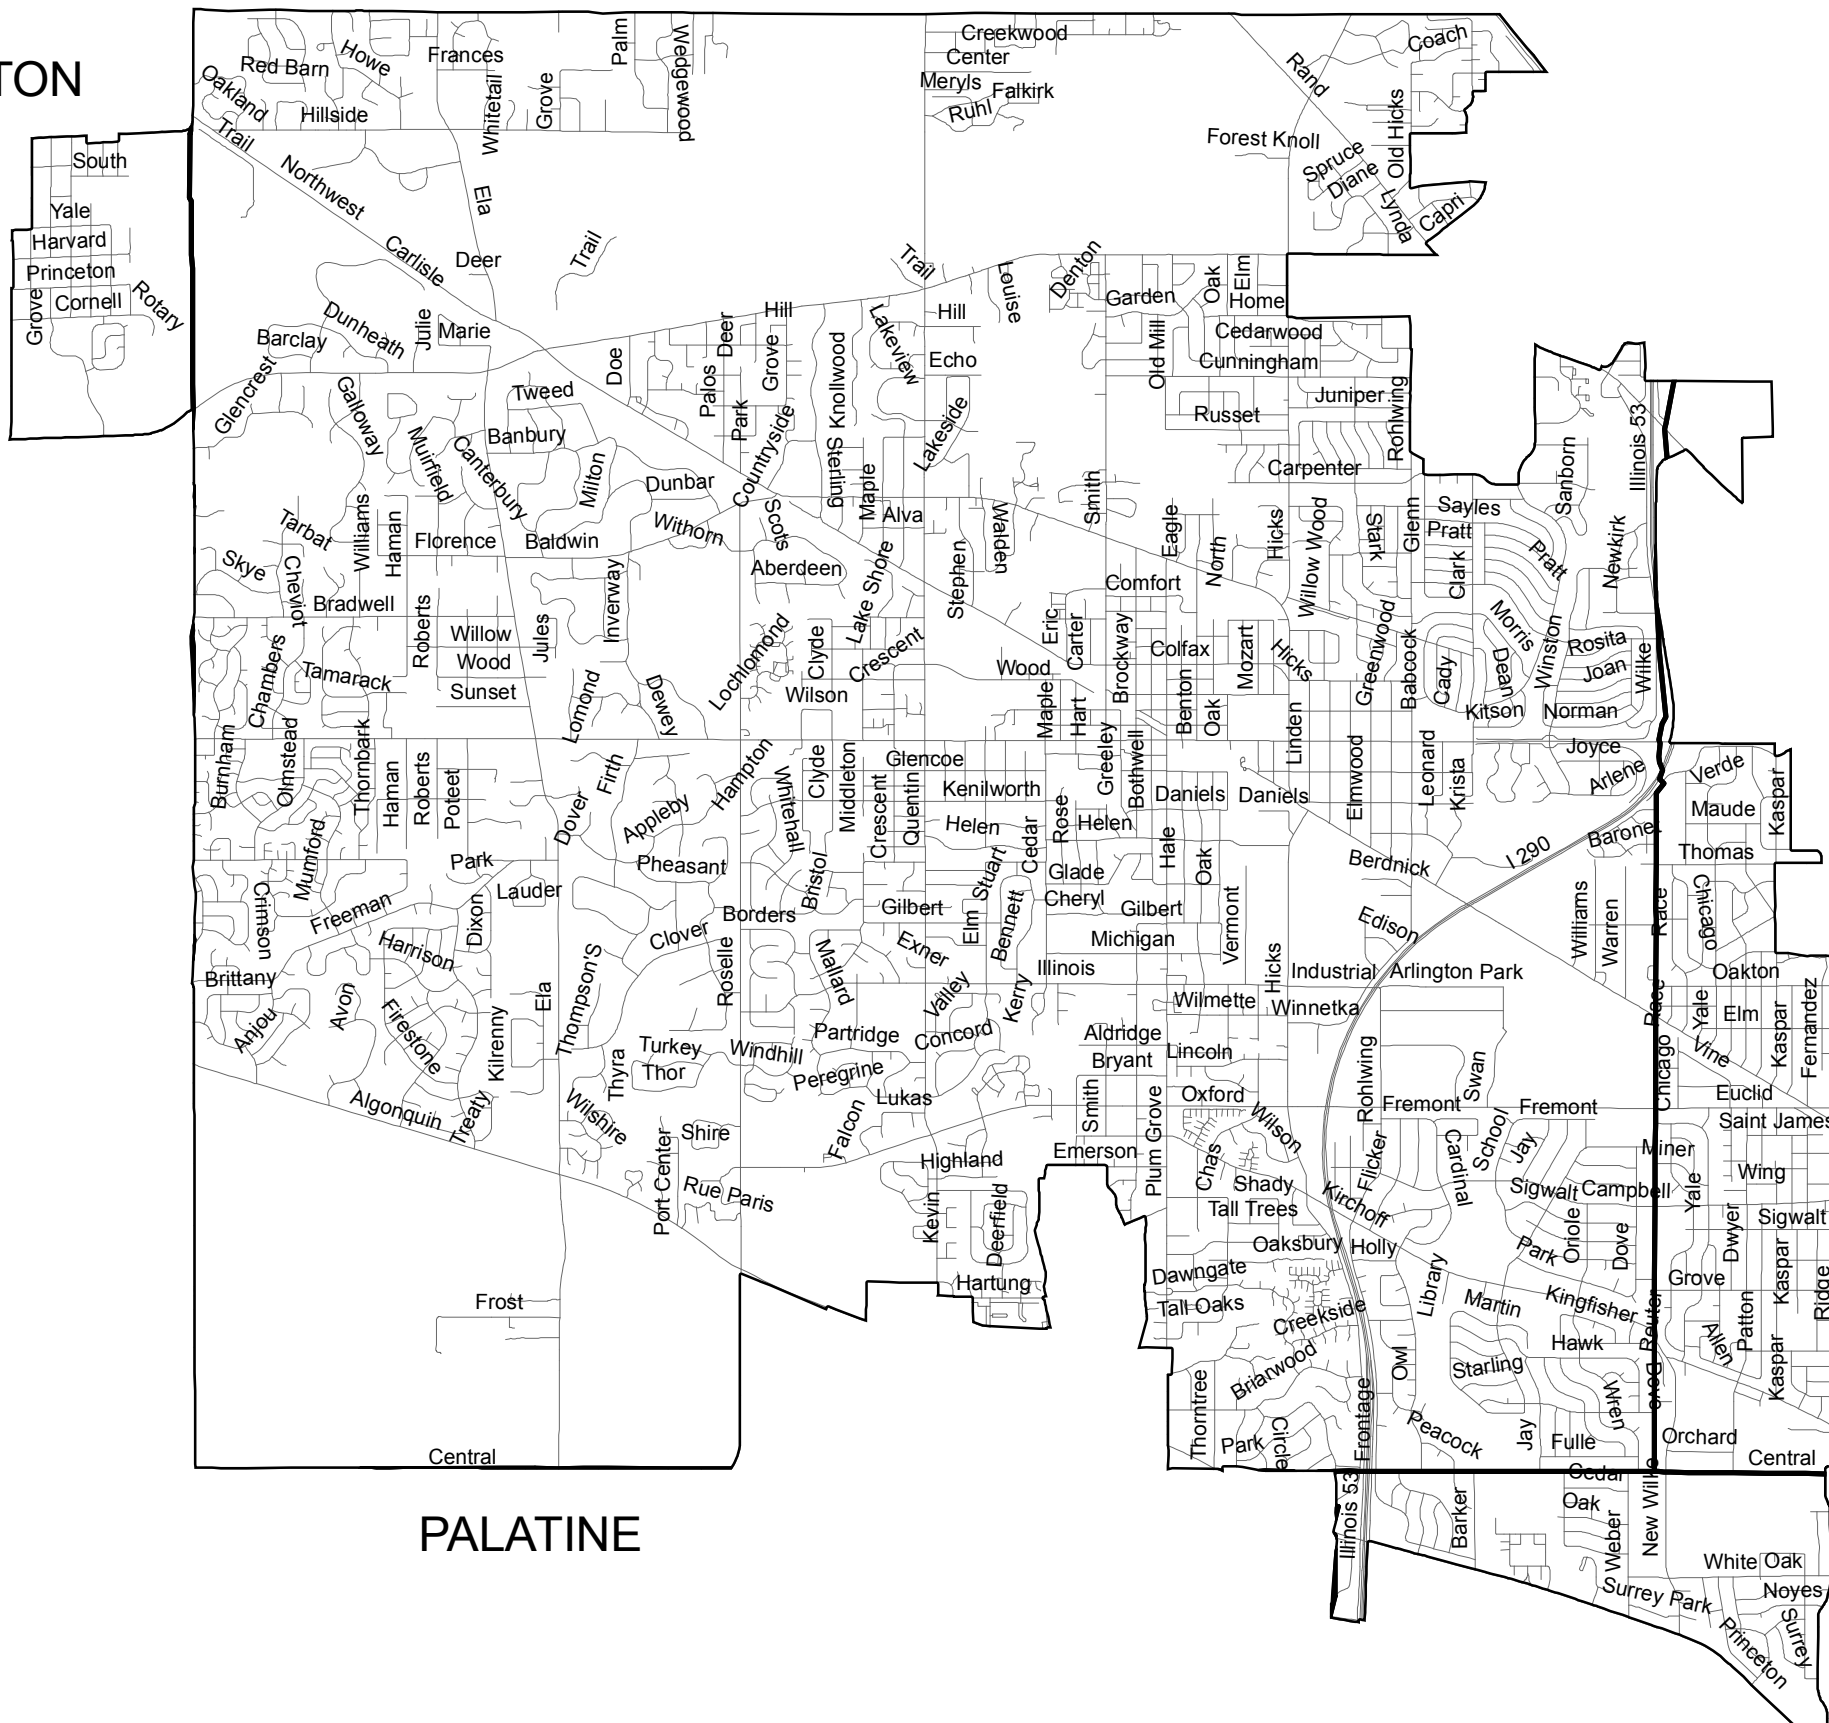

State Representative District 54

BARRINGTON

PALATINE

WHEELING

ELK GROVE

Karen A. Yarbrough
cookcountyclerk.com

Disclaimer: Based on 2015 Precincts

September 2015

State Representative District 54

BARRINGTON

 Townships

WHEELING

PALATINE

ELK GROVE

Karen A. Yarbrough
cookcountyclerk.com