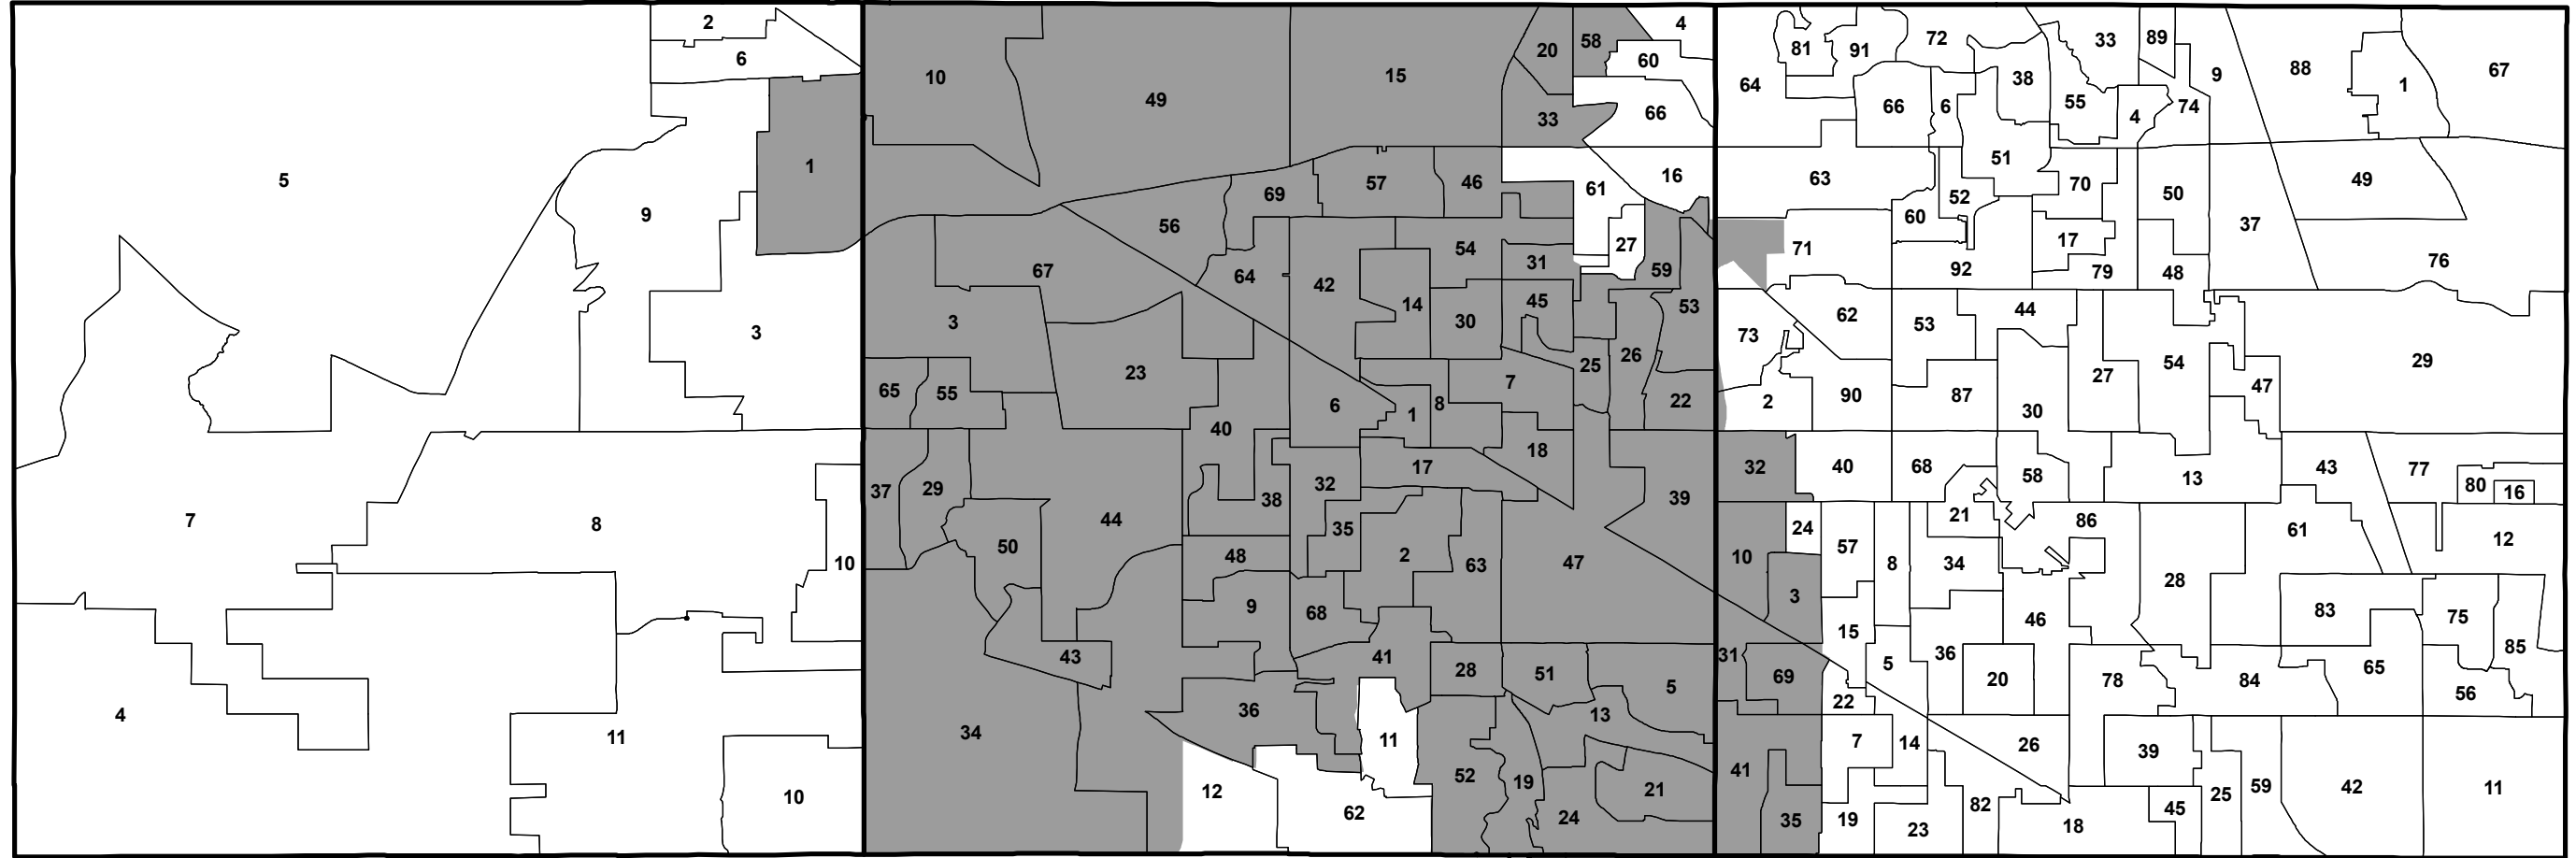

State Representative District 54

BARRINGTON

PALATINE

WHEELING

ELK GROVE

Karen A. Yarbrough
cookcountyclerk.com

Disclaimer: Based on 2015 Precincts

September 2015

State Representative District 54

BARRINGTON

 Townships

WHEELING

PALATINE

ELK GROVE

Karen A. Yarbrough
cookcountyclerk.com