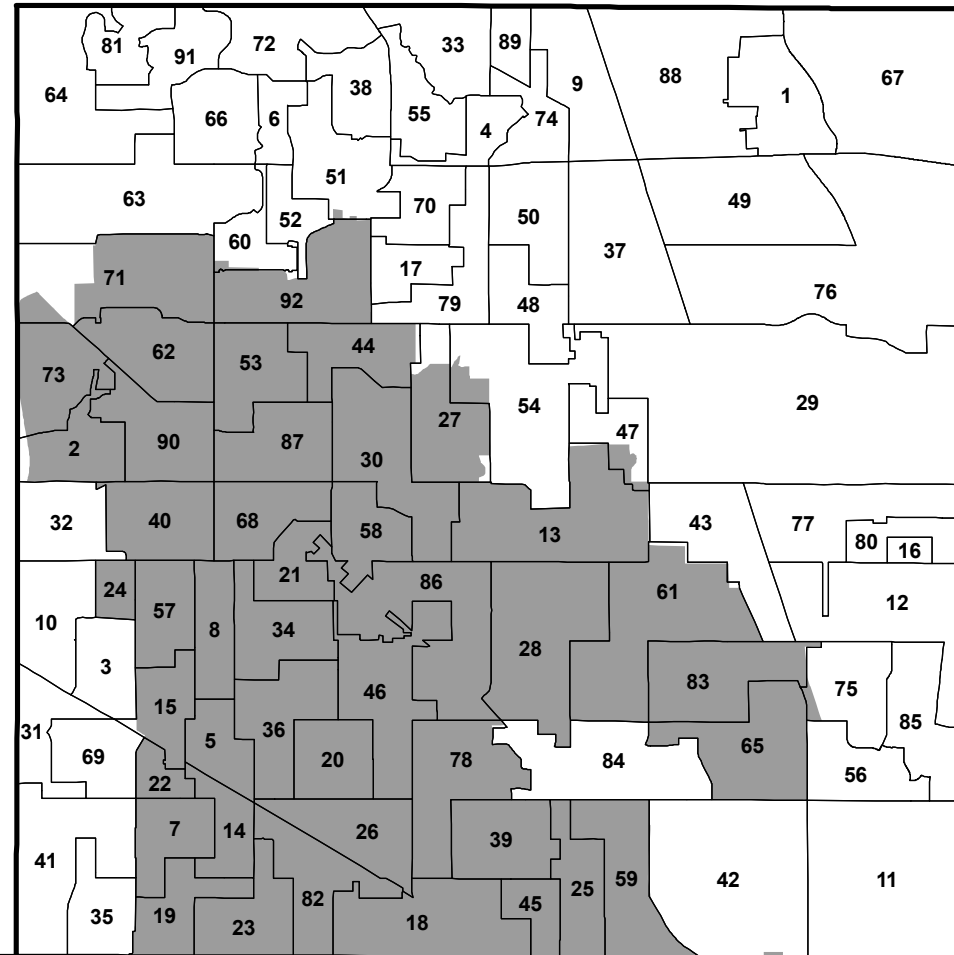

State Representative District 53

WHEELING

ELK GROVE

MAINE

Karen A. Yarbrough
cookcountyclerk.com

State Representative District 53

Karen A. Yarbrough
cookcountyclerk.com