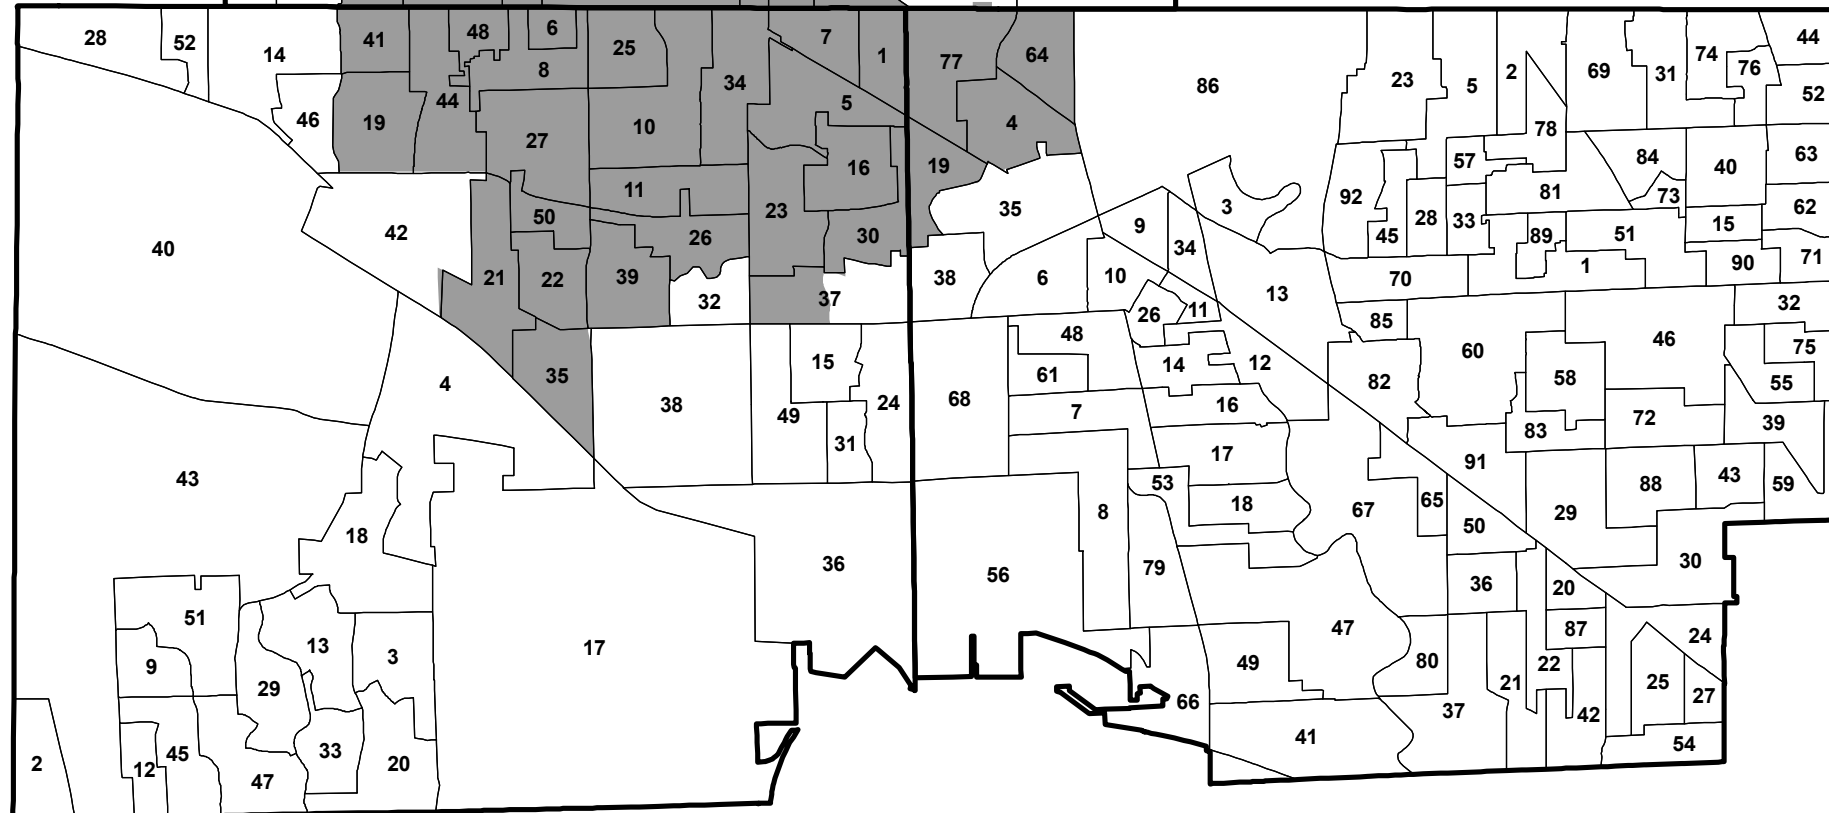

State Representative District 53

WHEELING

ELK GROVE

MAINE

Karen A. Yarbrough
cookcountyclerk.com

State Representative District 53

Karen A. Yarbrough
cookcountyclerk.com