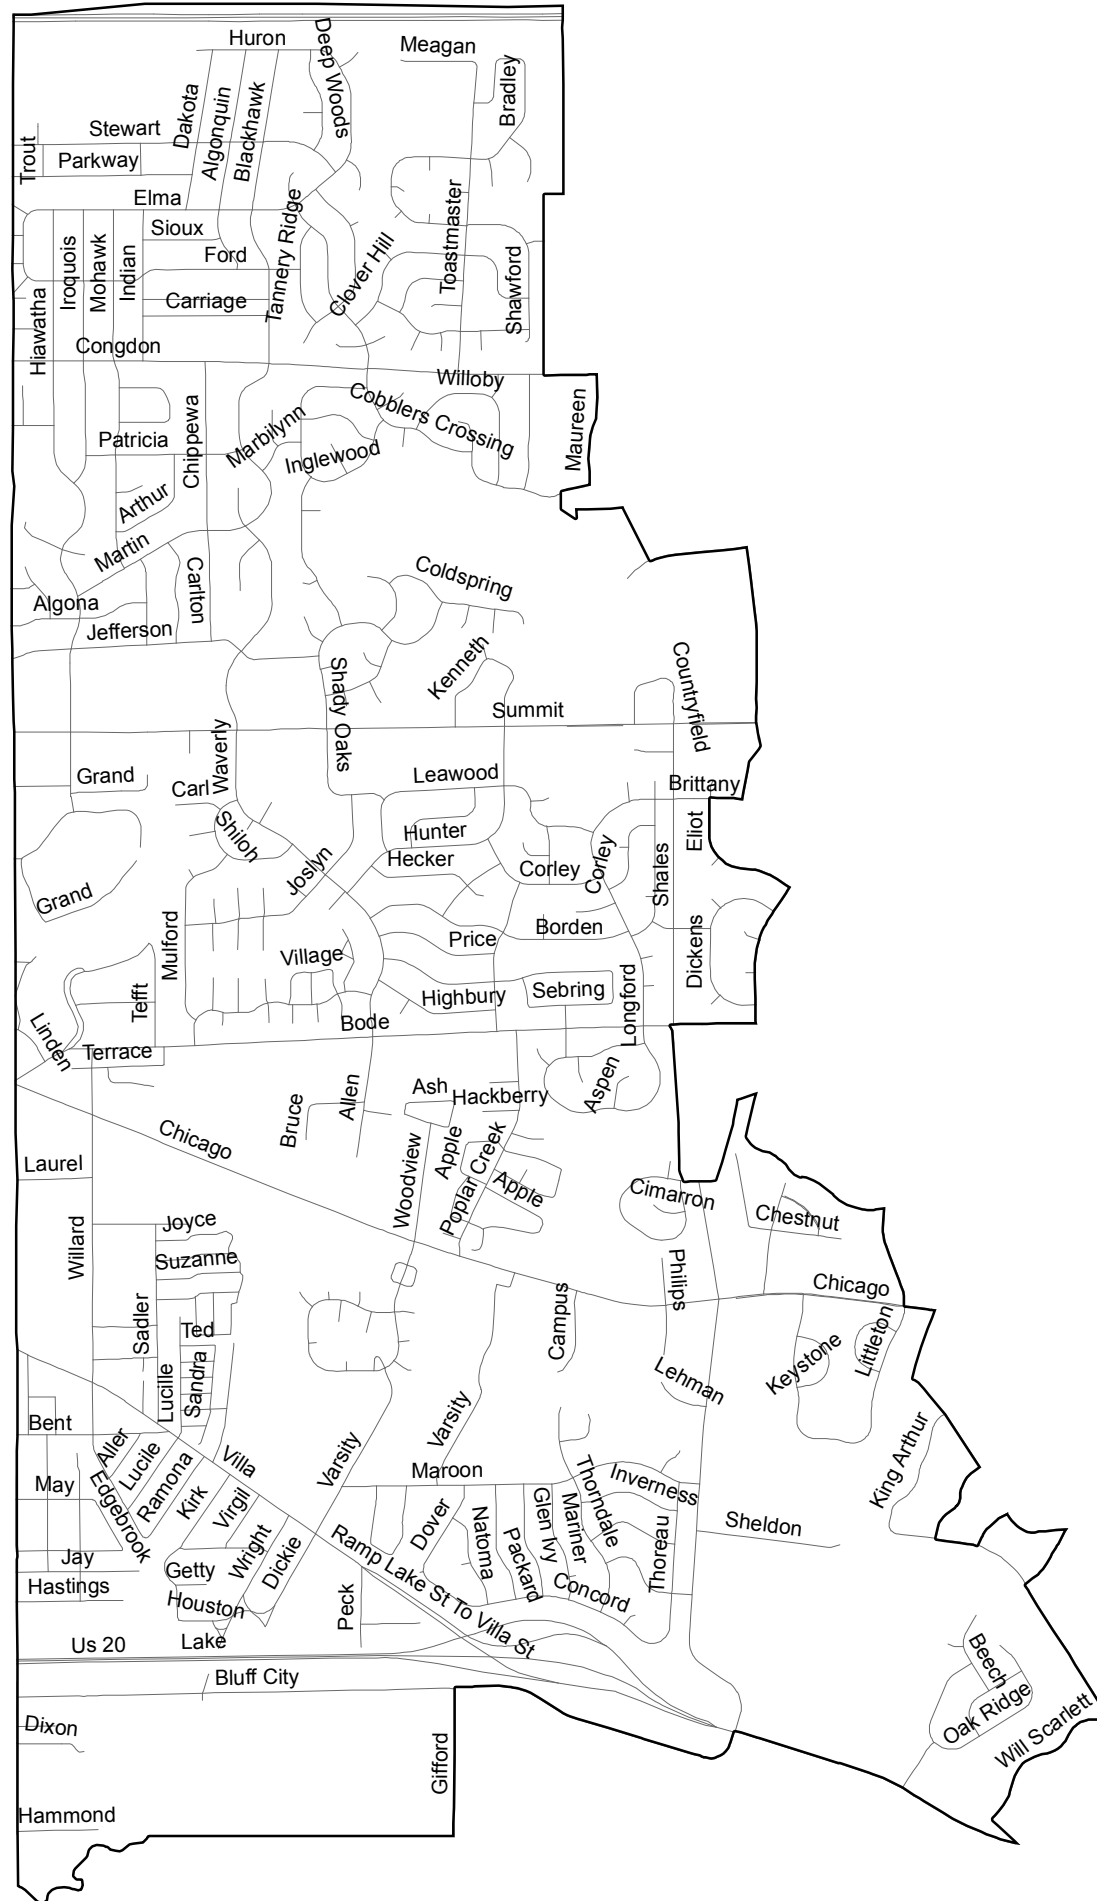

State Representative District 43

HANOVER

- Township Boundary
- Precinct Boundary
- State Representative # 43

Karen A. Yarbrough
cookcountyclerk.com

Disclaimer: Based on 2015 Precincts

September 2015

State Representative District 43

HANOVER

 Townships

Karen A. Yarbrough
cookcountyclerk.com