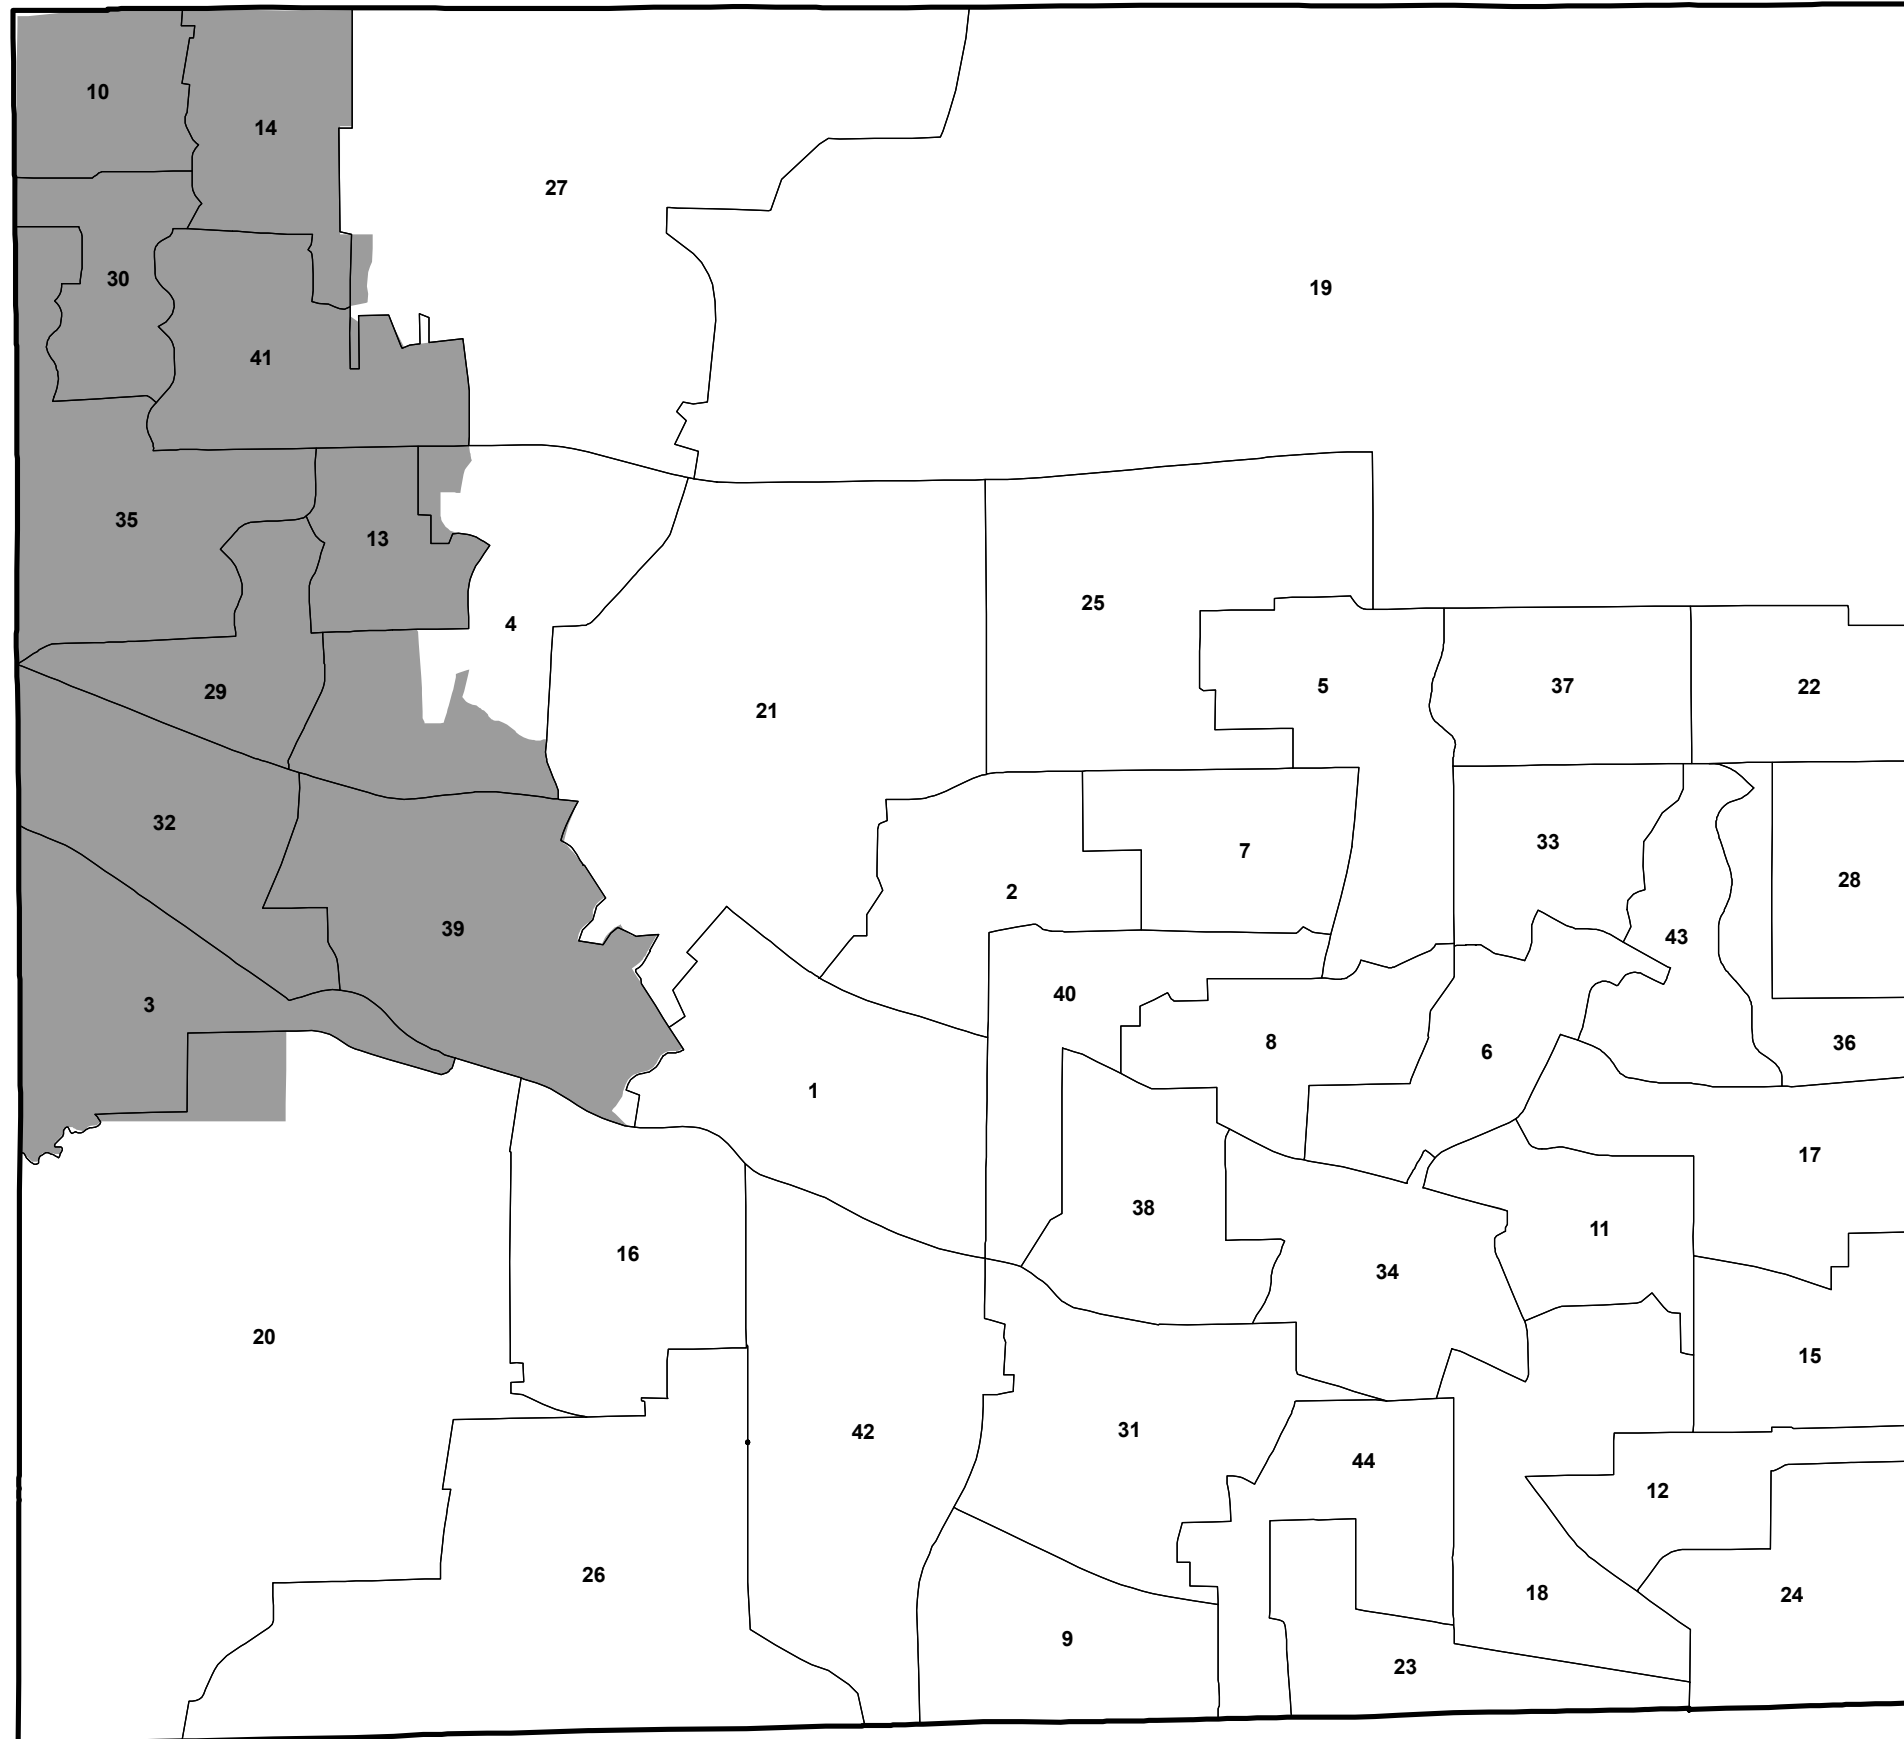

State Representative District 43

HANOVER

- Township Boundary
- Precinct Boundary
- State Representative # 43

Karen A. Yarbrough
cookcountyclerk.com

Disclaimer: Based on 2015 Precincts

September 2015

State Representative District 43

HANOVER

 Townships

Karen A. Yarbrough
cookcountyclerk.com