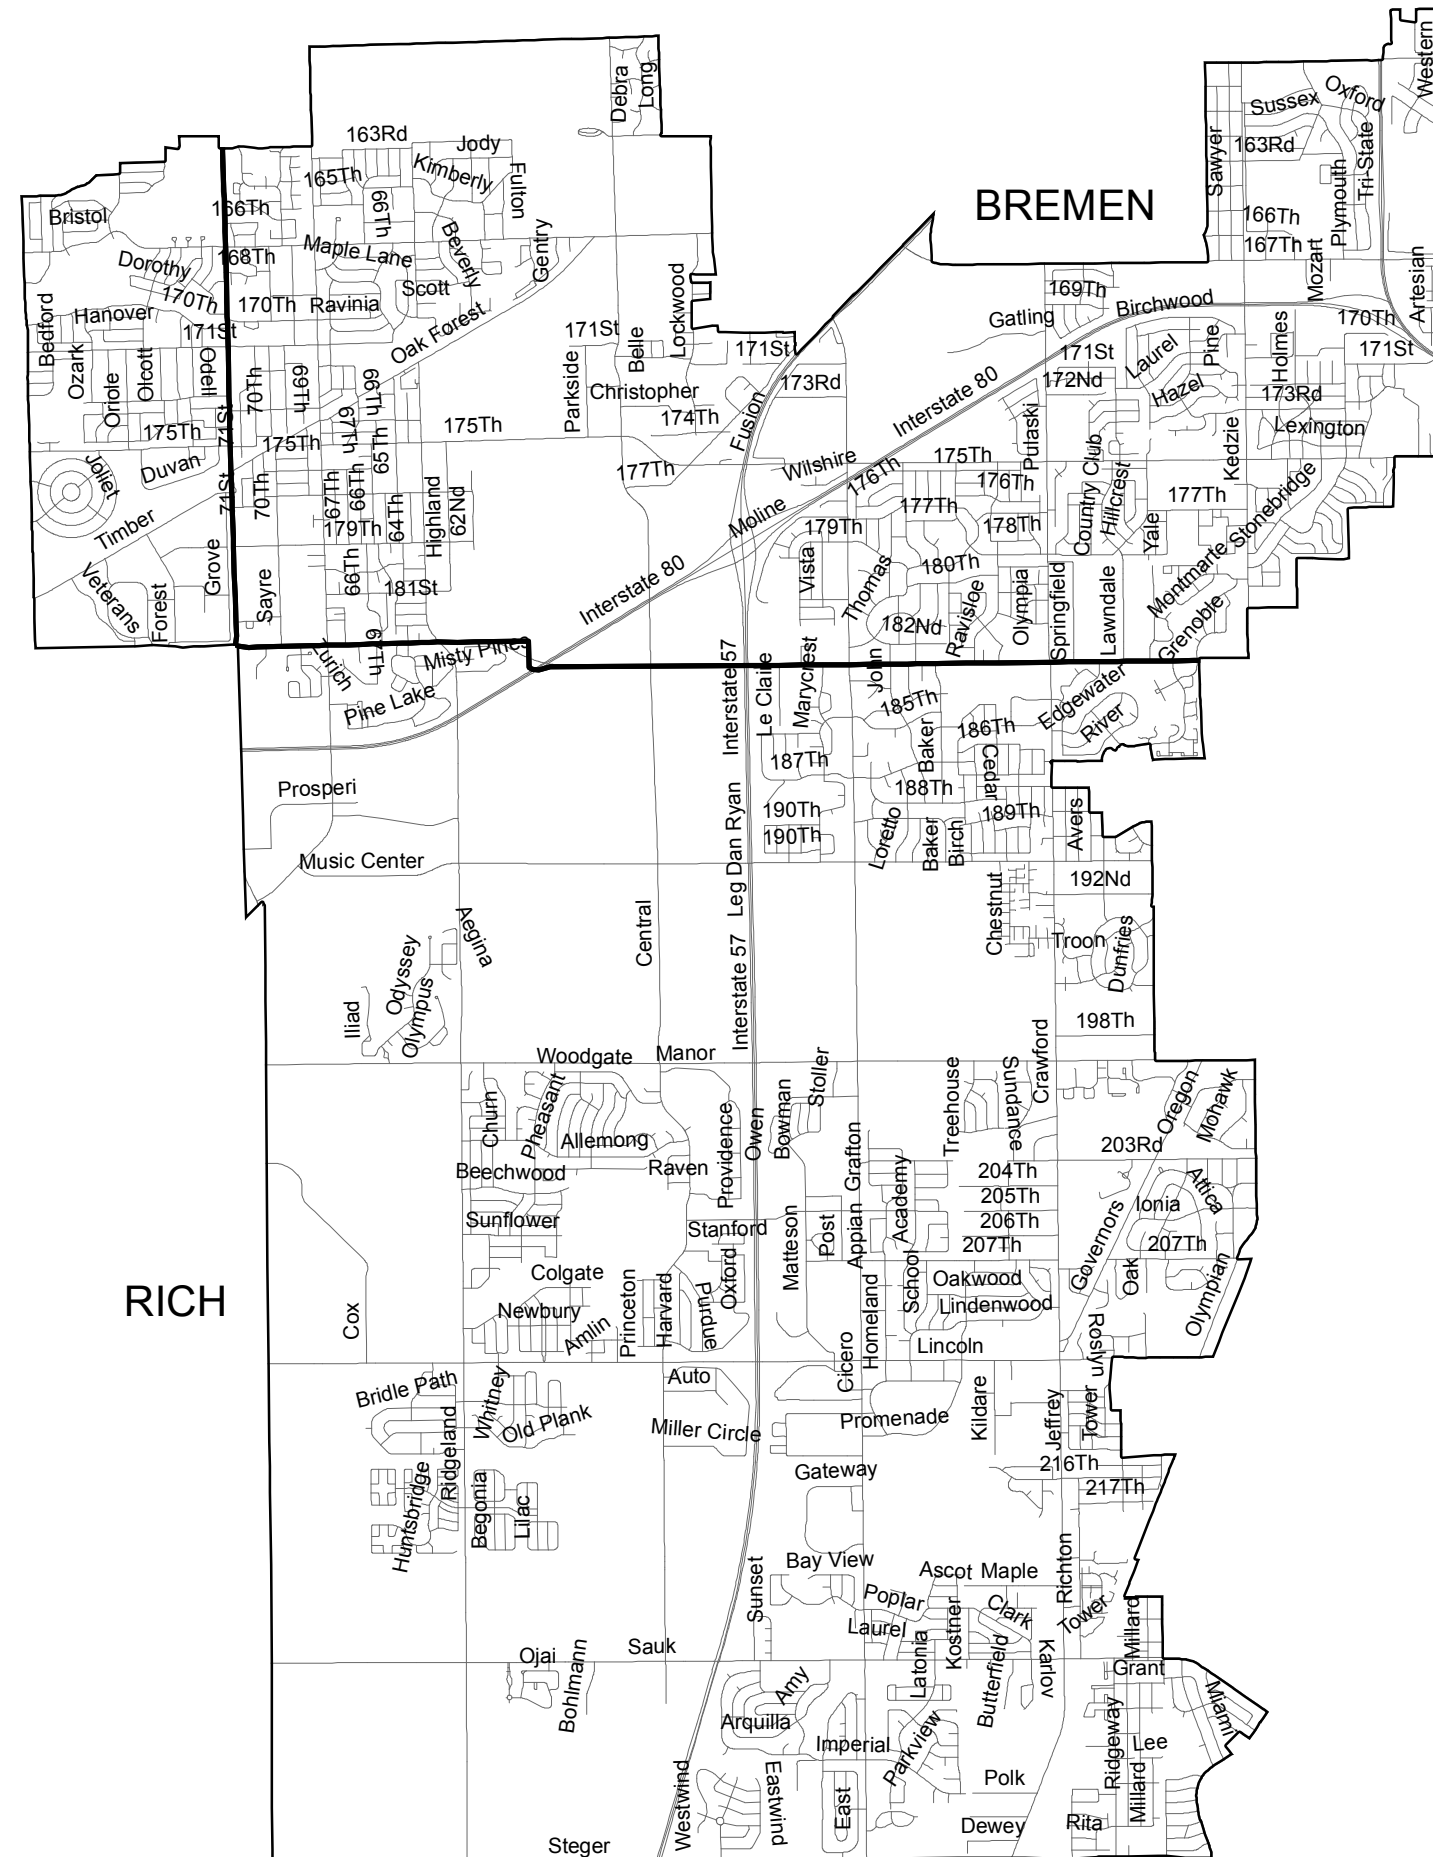

State Representative District 38

ORLAND

BREMEN

RICH

Karen A. Yarbrough
cookcountyclerk.com

Disclaimer: Based on 2015 Precincts

September 2015

State Representative District 38

ORLAND

BREMEN

THORNTON

RICH

 Townships

Karen A. Yarbrough
cookcountyclerk.com