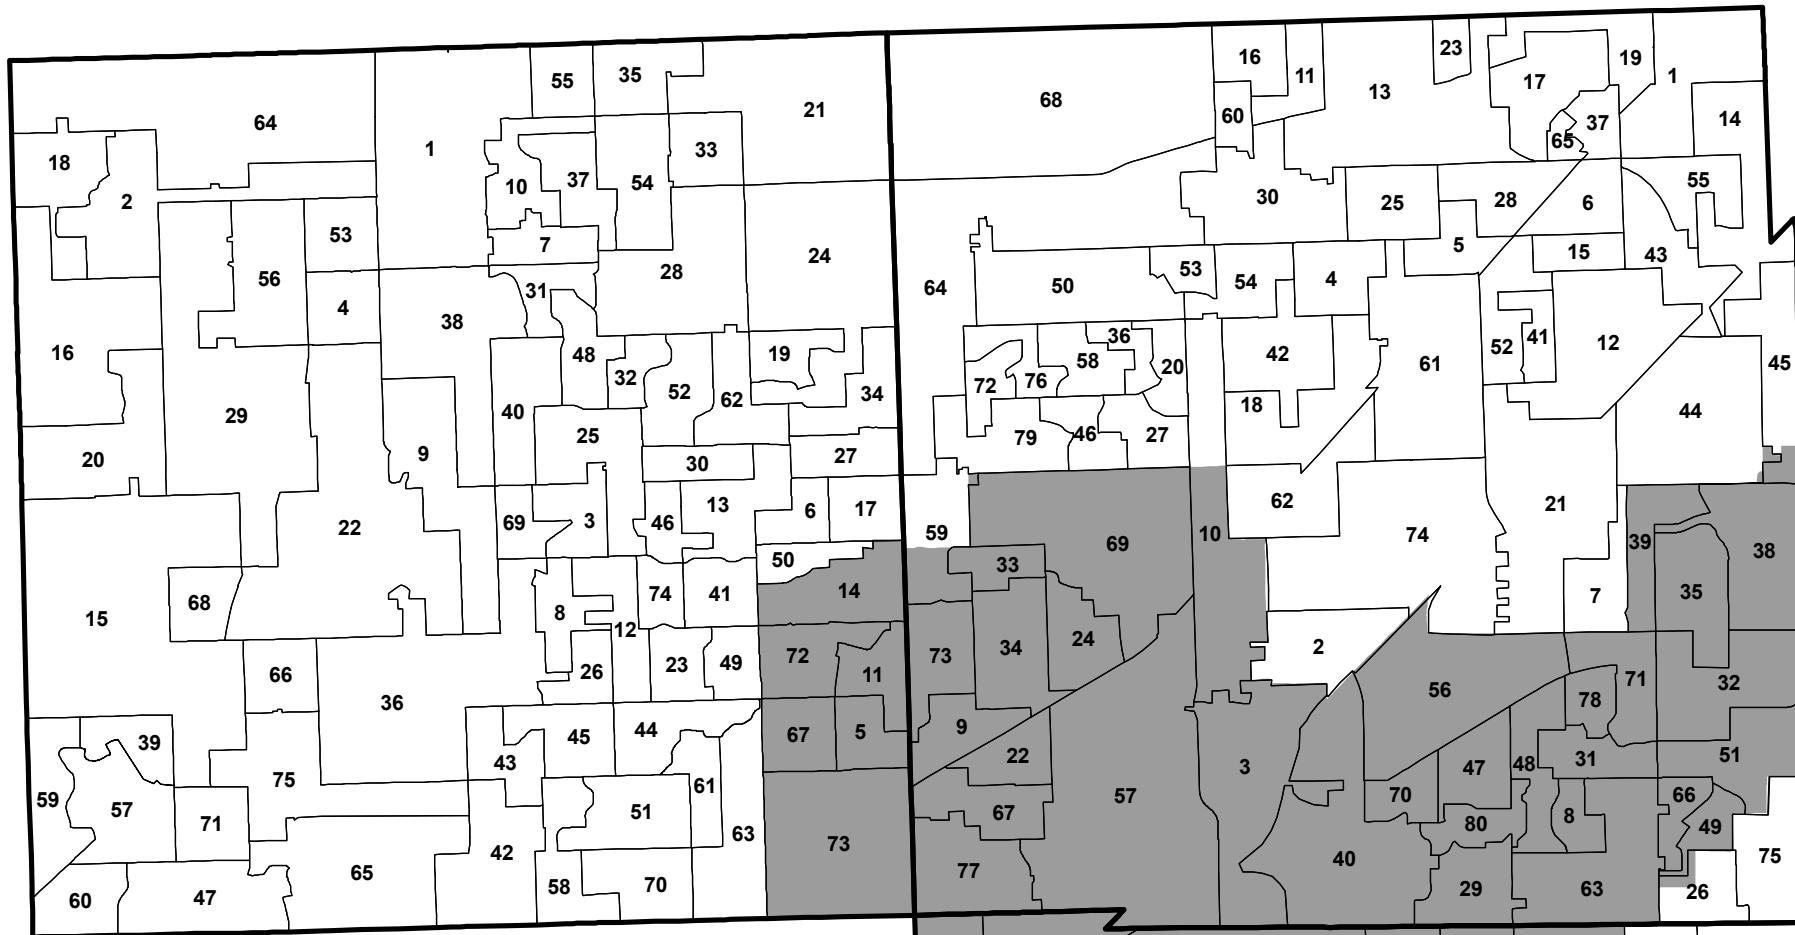

State Representative District 38

ORLAND

BREMEN

RICH

Karen A. Yarbrough
cookcountyclerk.com

Disclaimer: Based on 2015 Precincts

September 2015

State Representative District 38

ORLAND

BREMEN

THORNTON

RICH

 Townships

Karen A. Yarbrough
cookcountyclerk.com