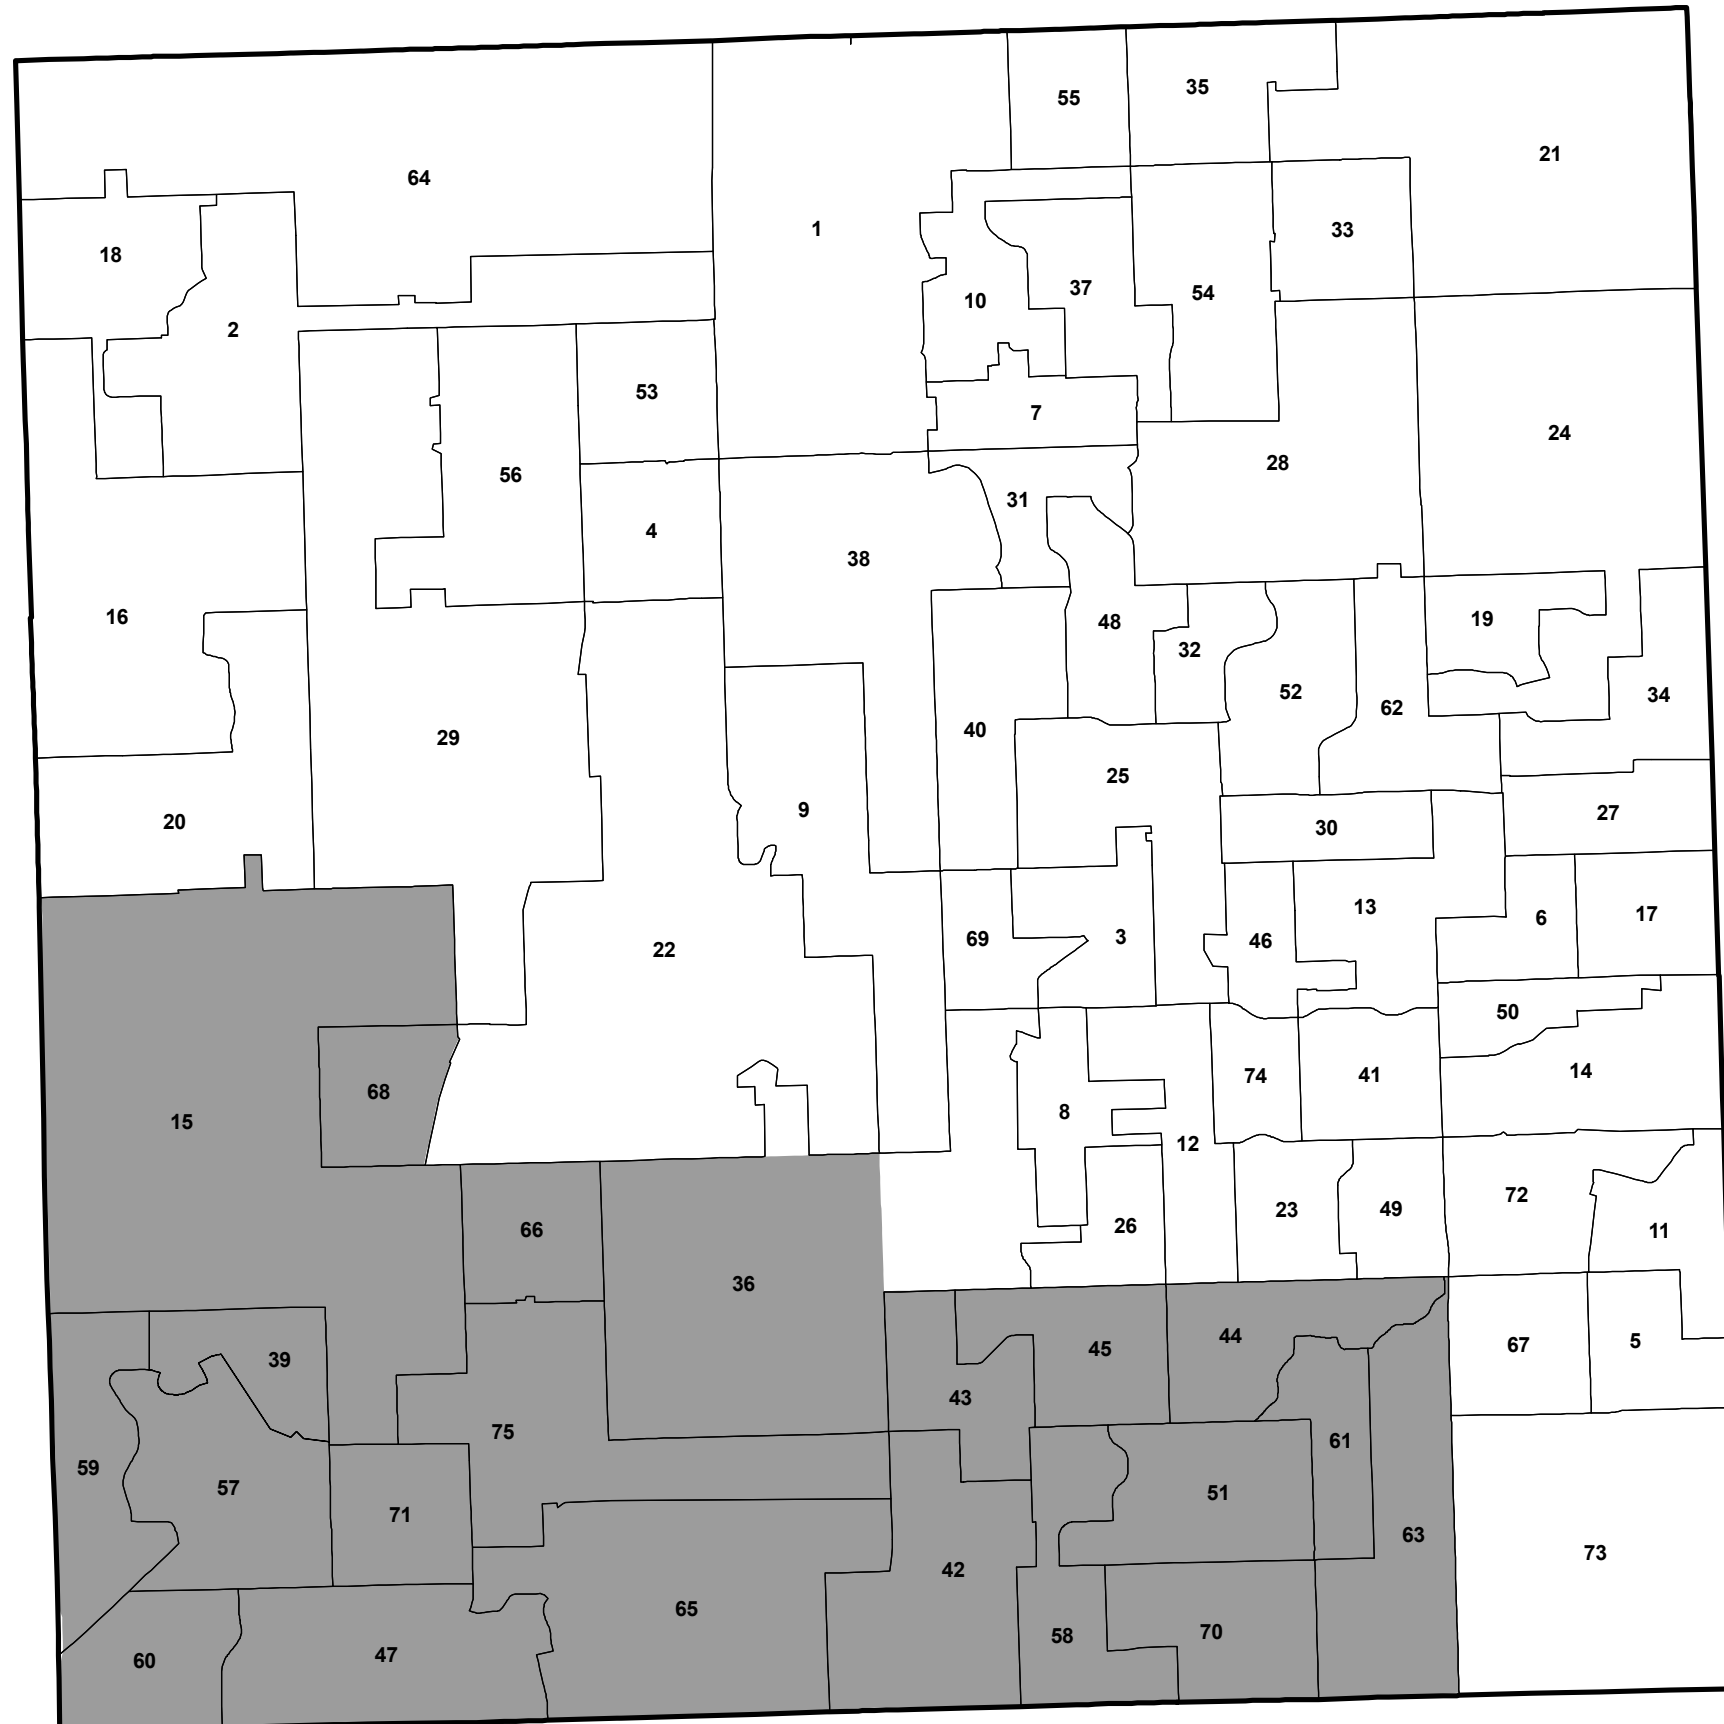

State Representative District 37

ORLAND

Legend:

- Township Boundary
- Precinct Boundary
- State Representative # 37

Karen A. Yarbrough
cookcountyclerk.com

Disclaimer: Based on 2015 Precincts

September 2015