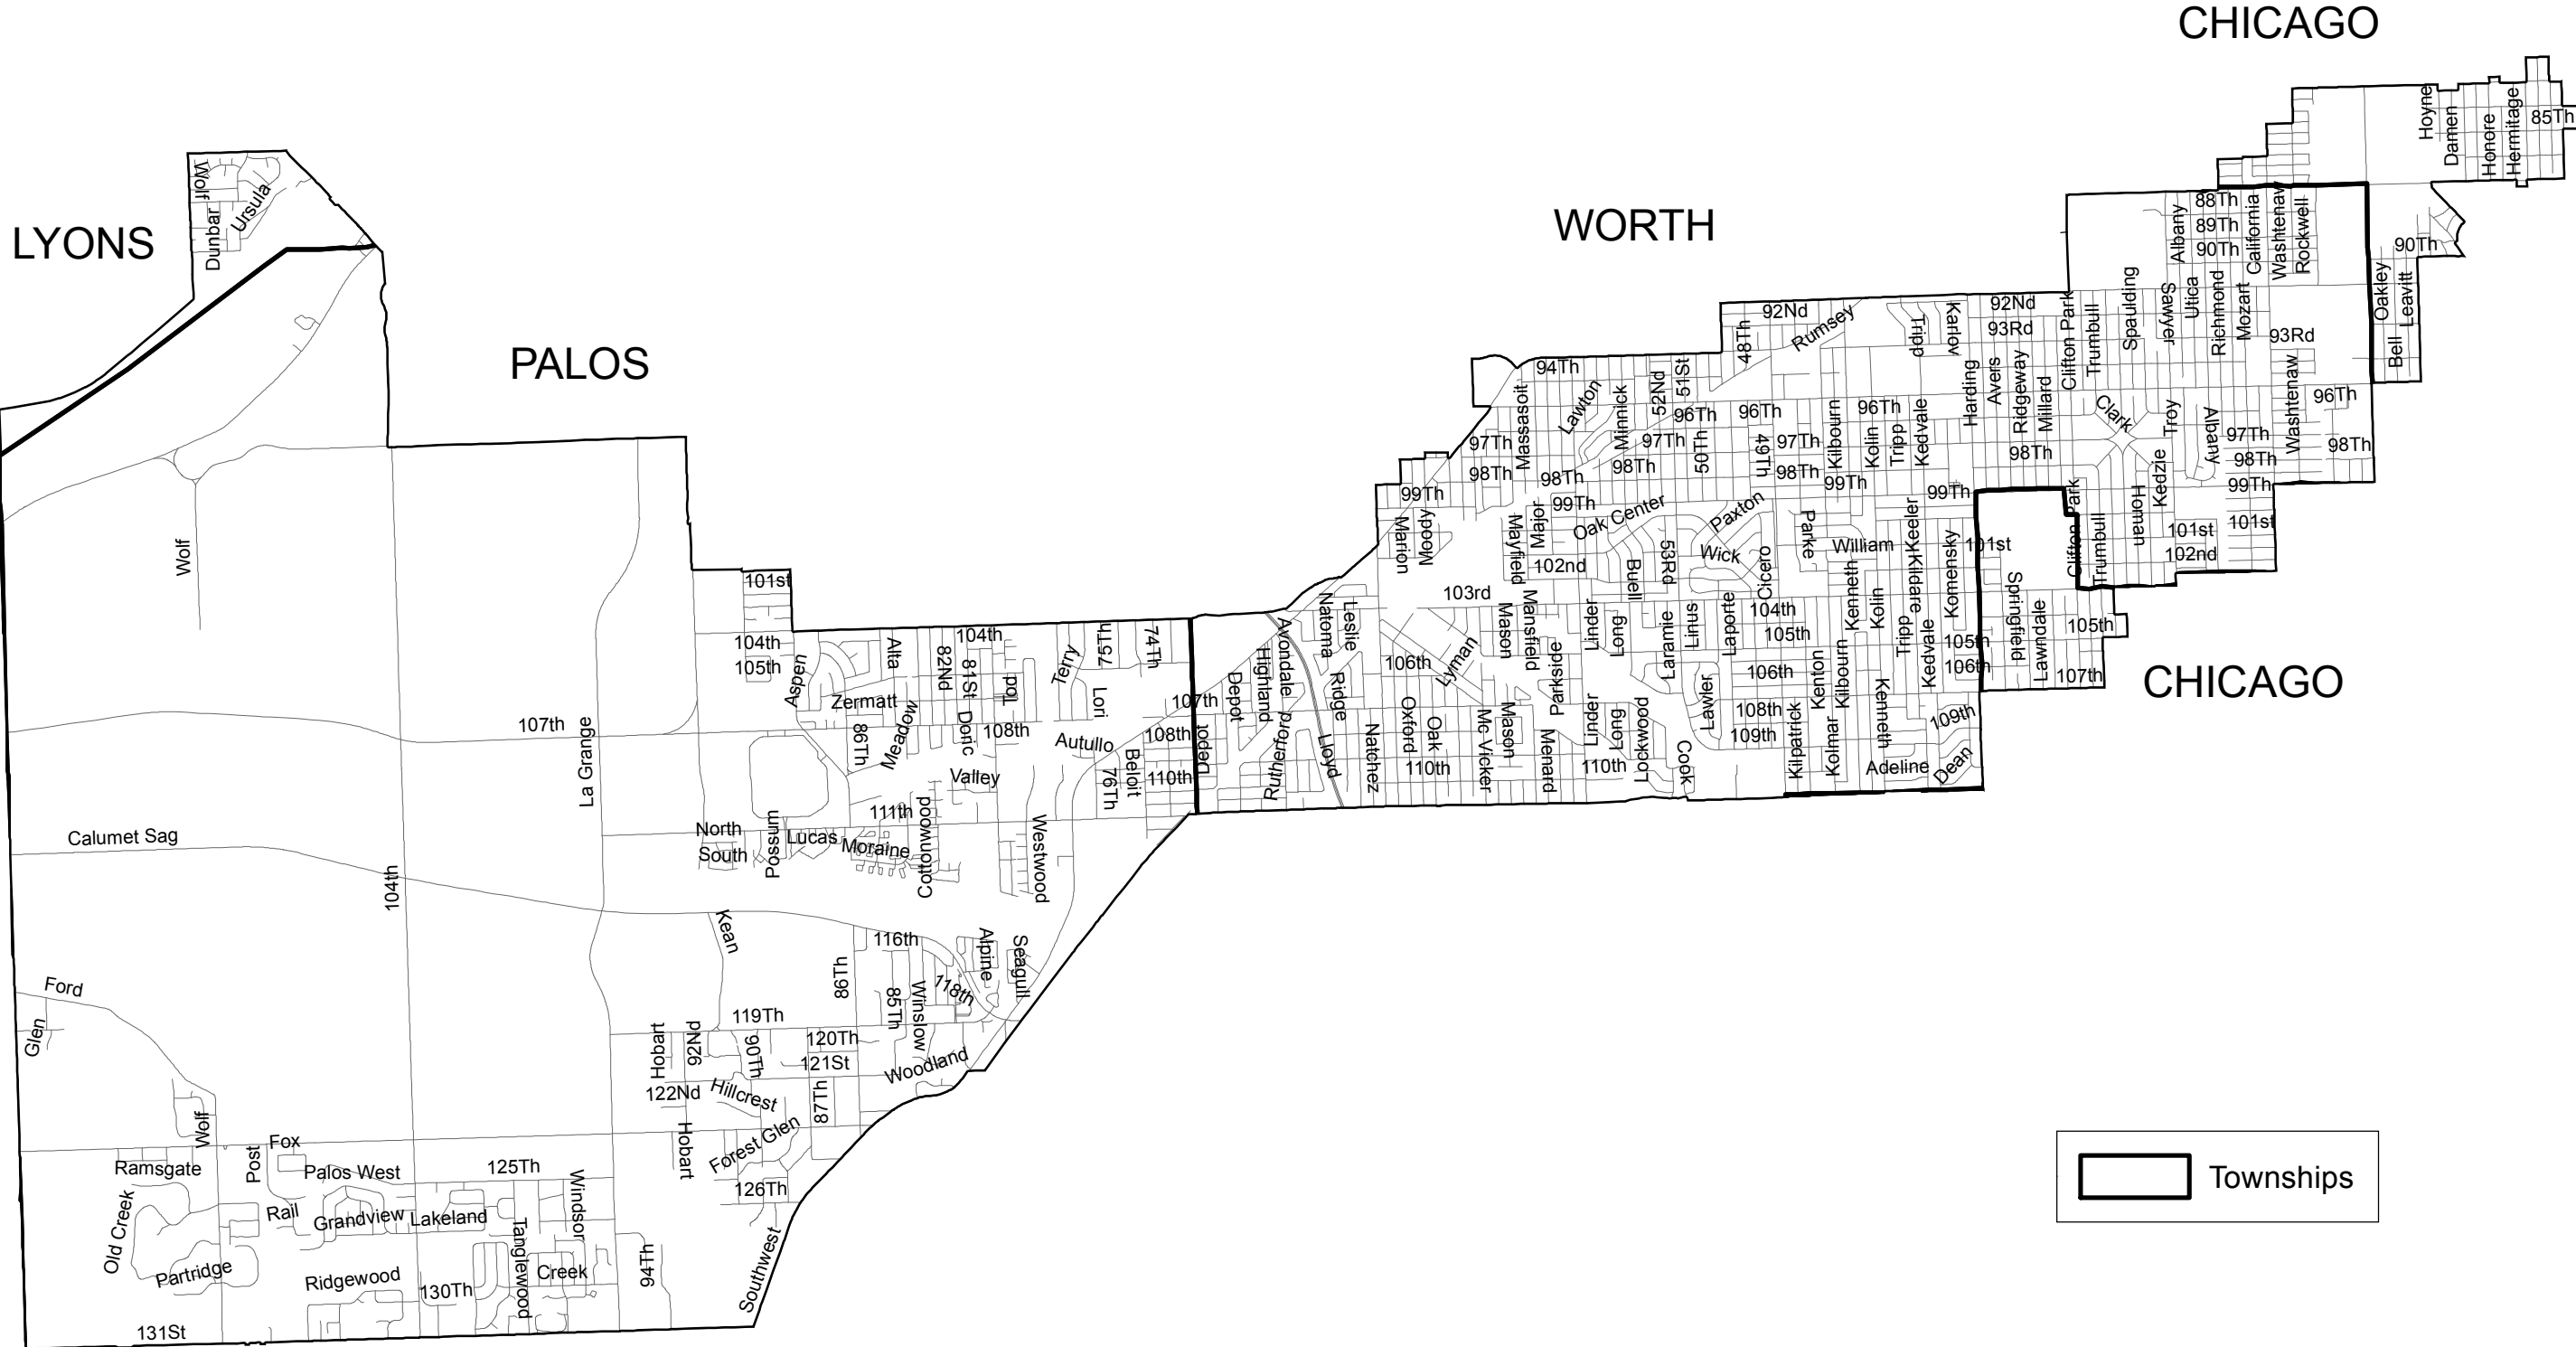

State Representative District 36

Legend:

- Township Boundary
- Precinct Boundary
- State Representative # 36

State Representative District 36

Karen A. Yarbrough
cookcountyclerk.com