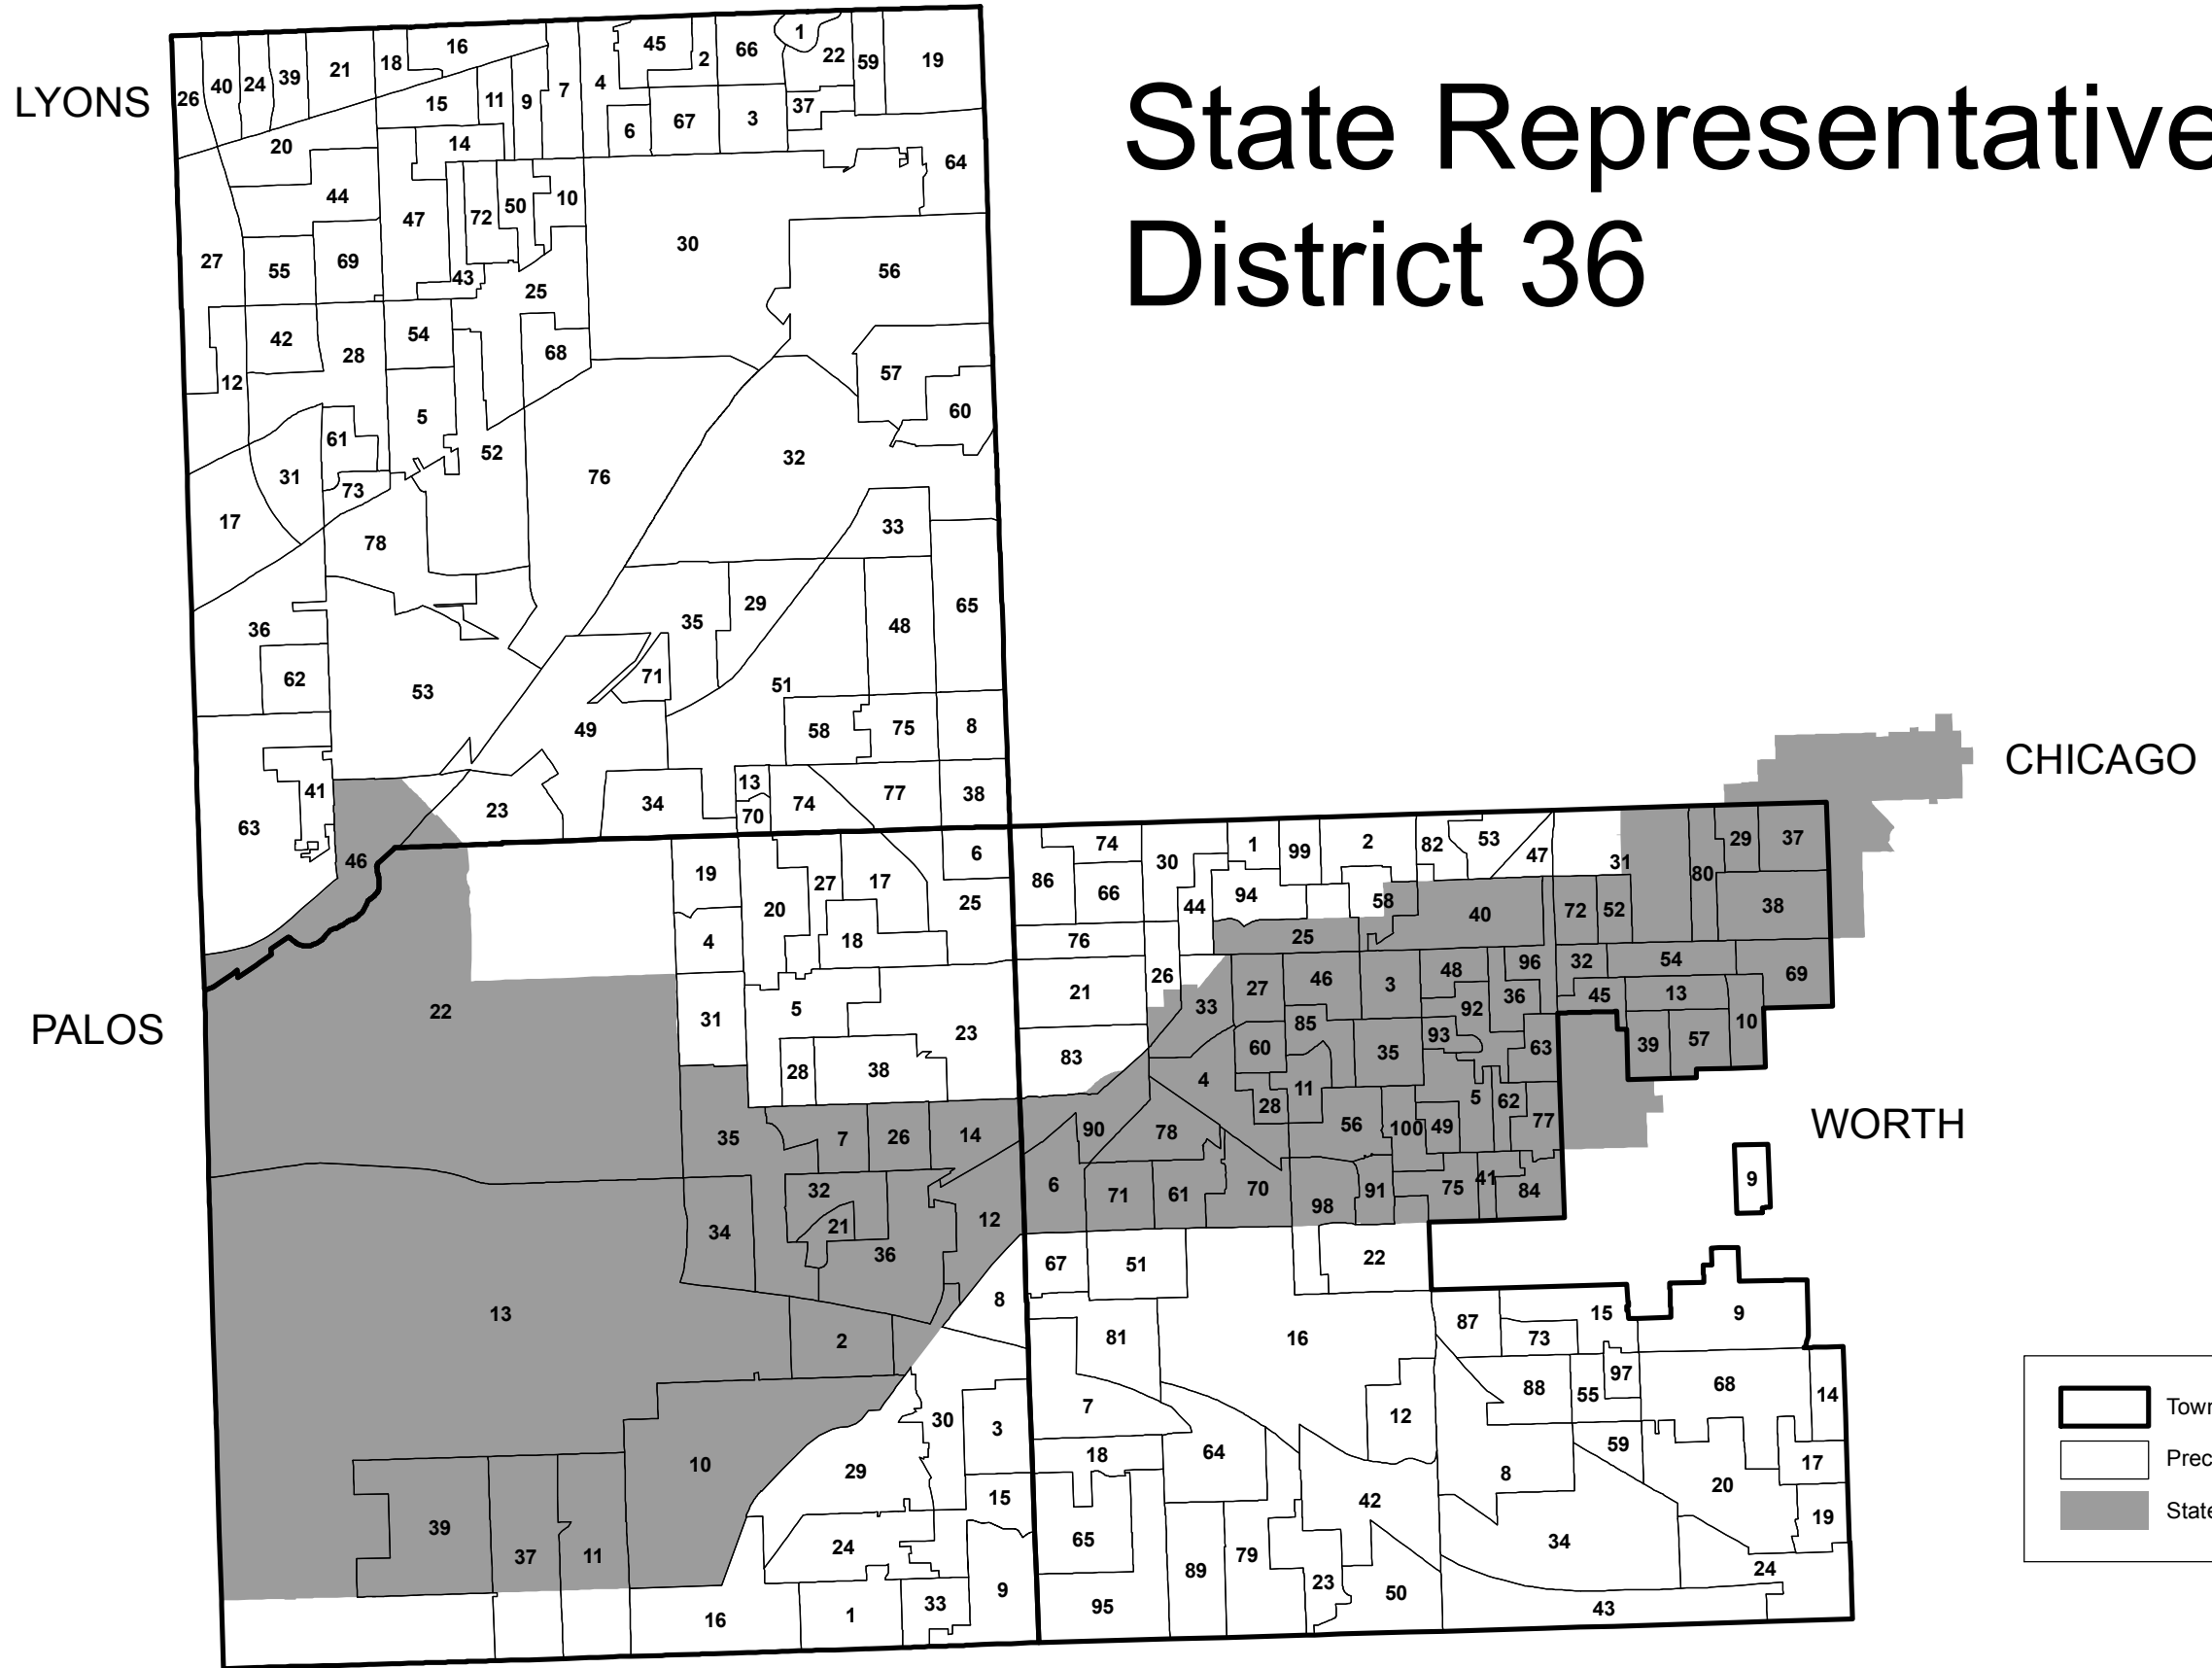

State Representative District 36

Legend:

- Township Boundary
- Precinct Boundary
- State Representative # 36

State Representative District 36

Karen A. Yarbrough
cookcountyclerk.com