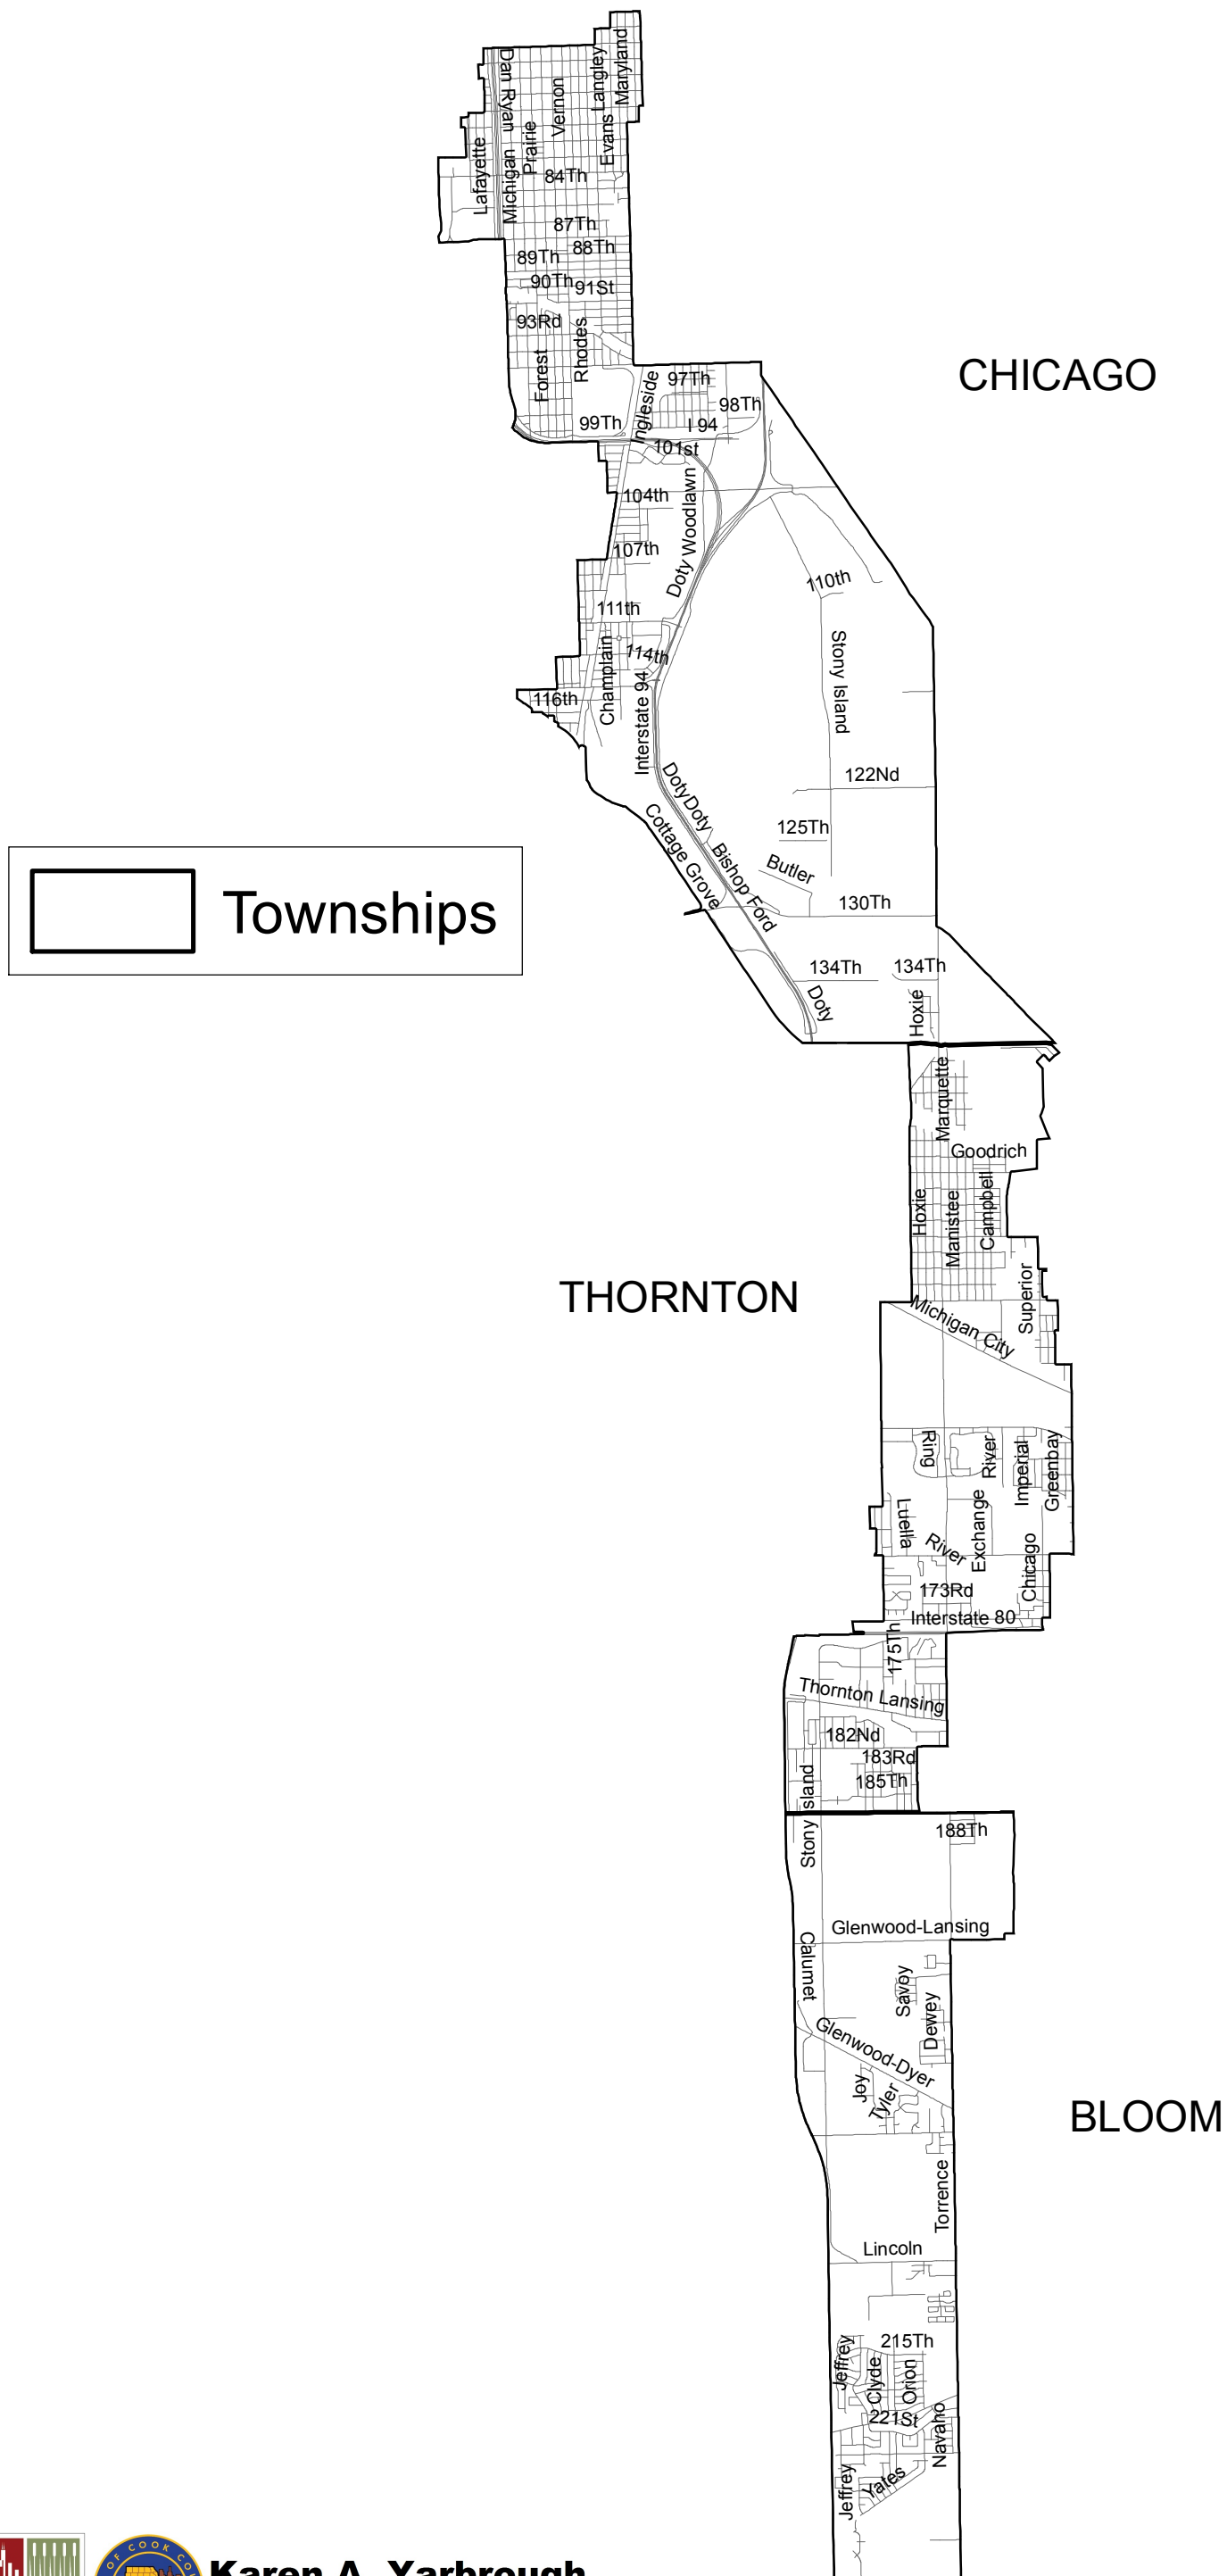

# State Representative District 34

CHICAGO

Legend:

- Township Boundary
- Precinct Boundary
- State Representative # 34

THORNTON

BLOOM

**Karen A. Yarbrough**  
cookcountyclerk.com

# State Representative District 34

**Karen A. Yarbrough**  
cookcountyclerk.com