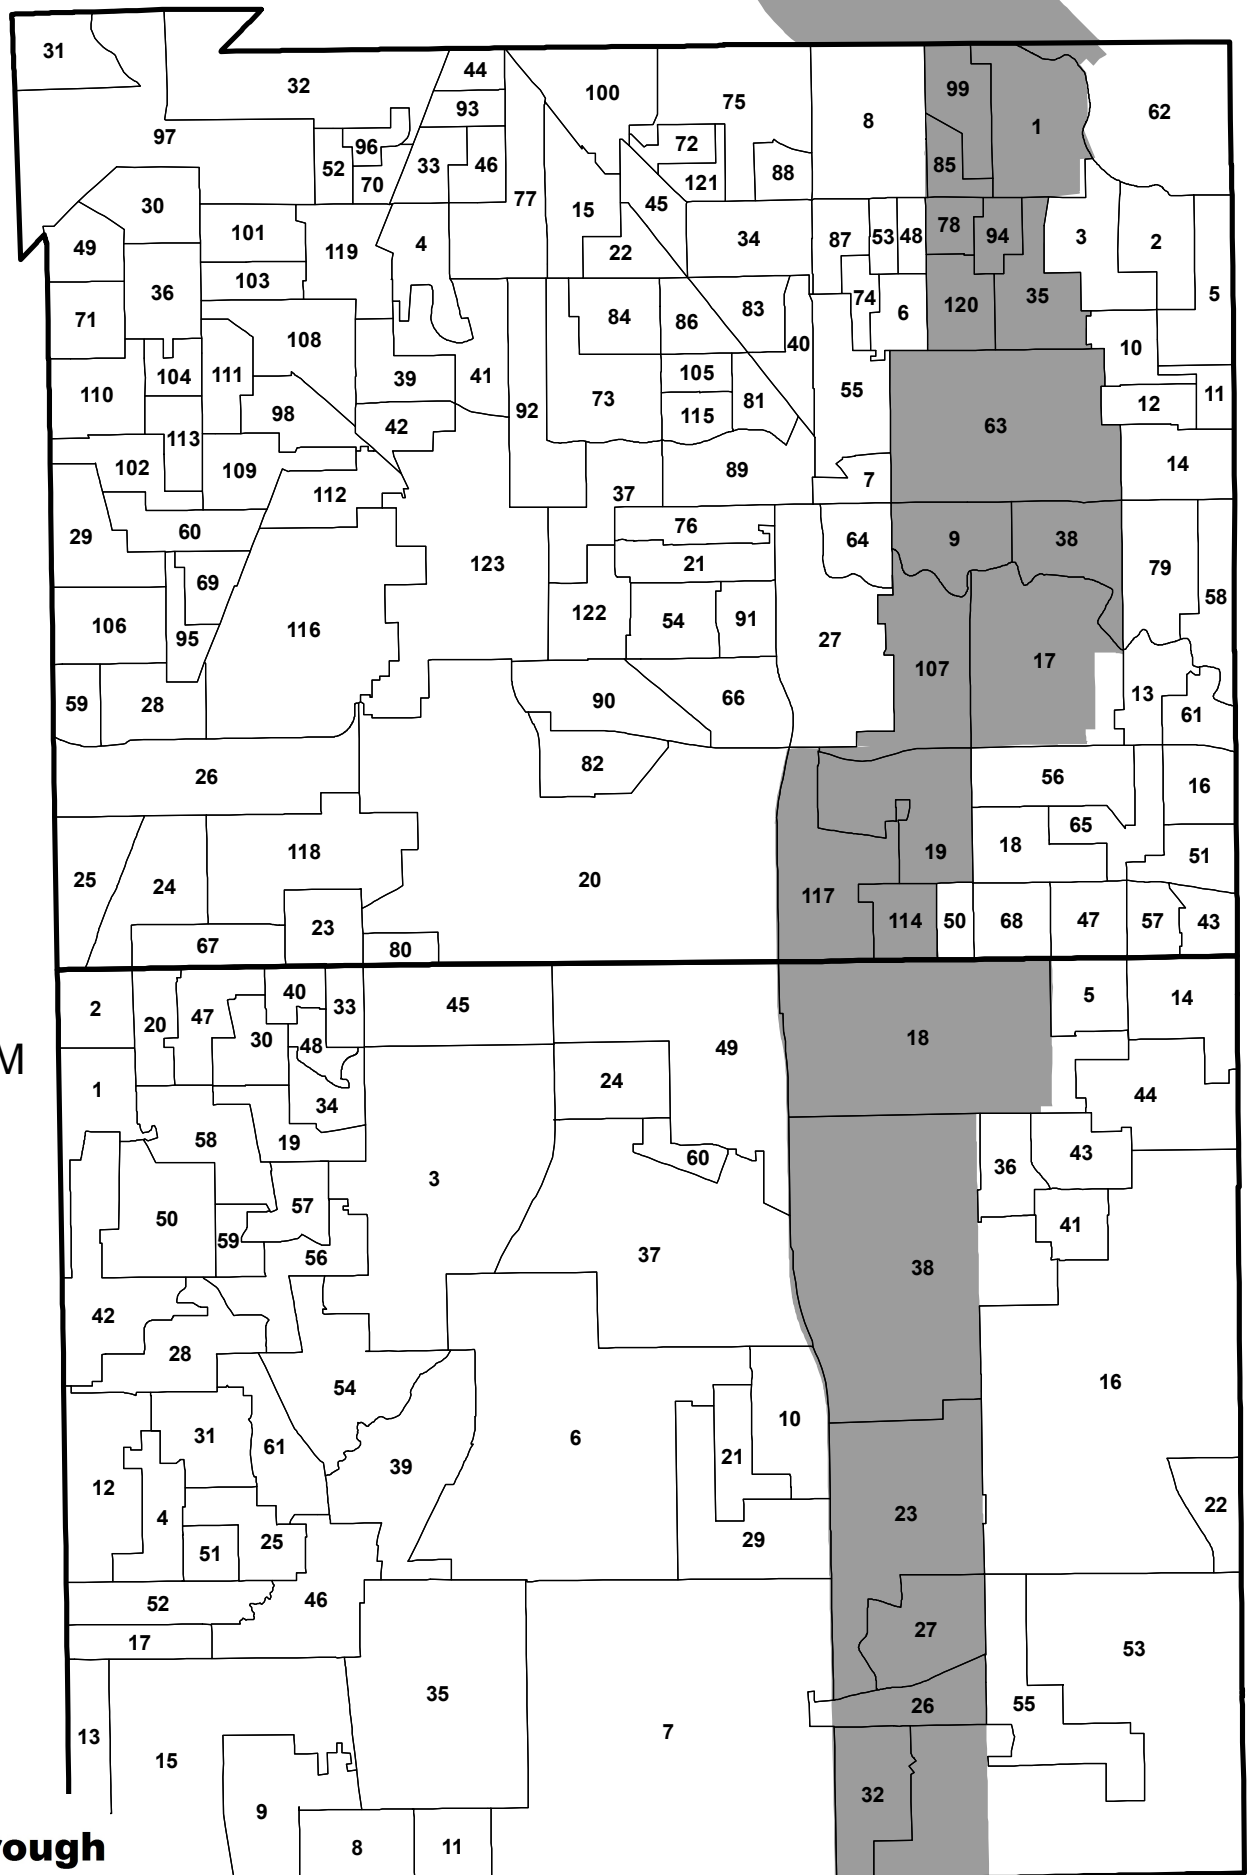

# State Representative District 34

CHICAGO

Legend:

- Township Boundary
- Precinct Boundary
- State Representative # 34

THORNTON

BLOOM

**Karen A. Yarbrough**  
cookcountyclerk.com

# State Representative District 34

**Karen A. Yarbrough**  
cookcountyclerk.com