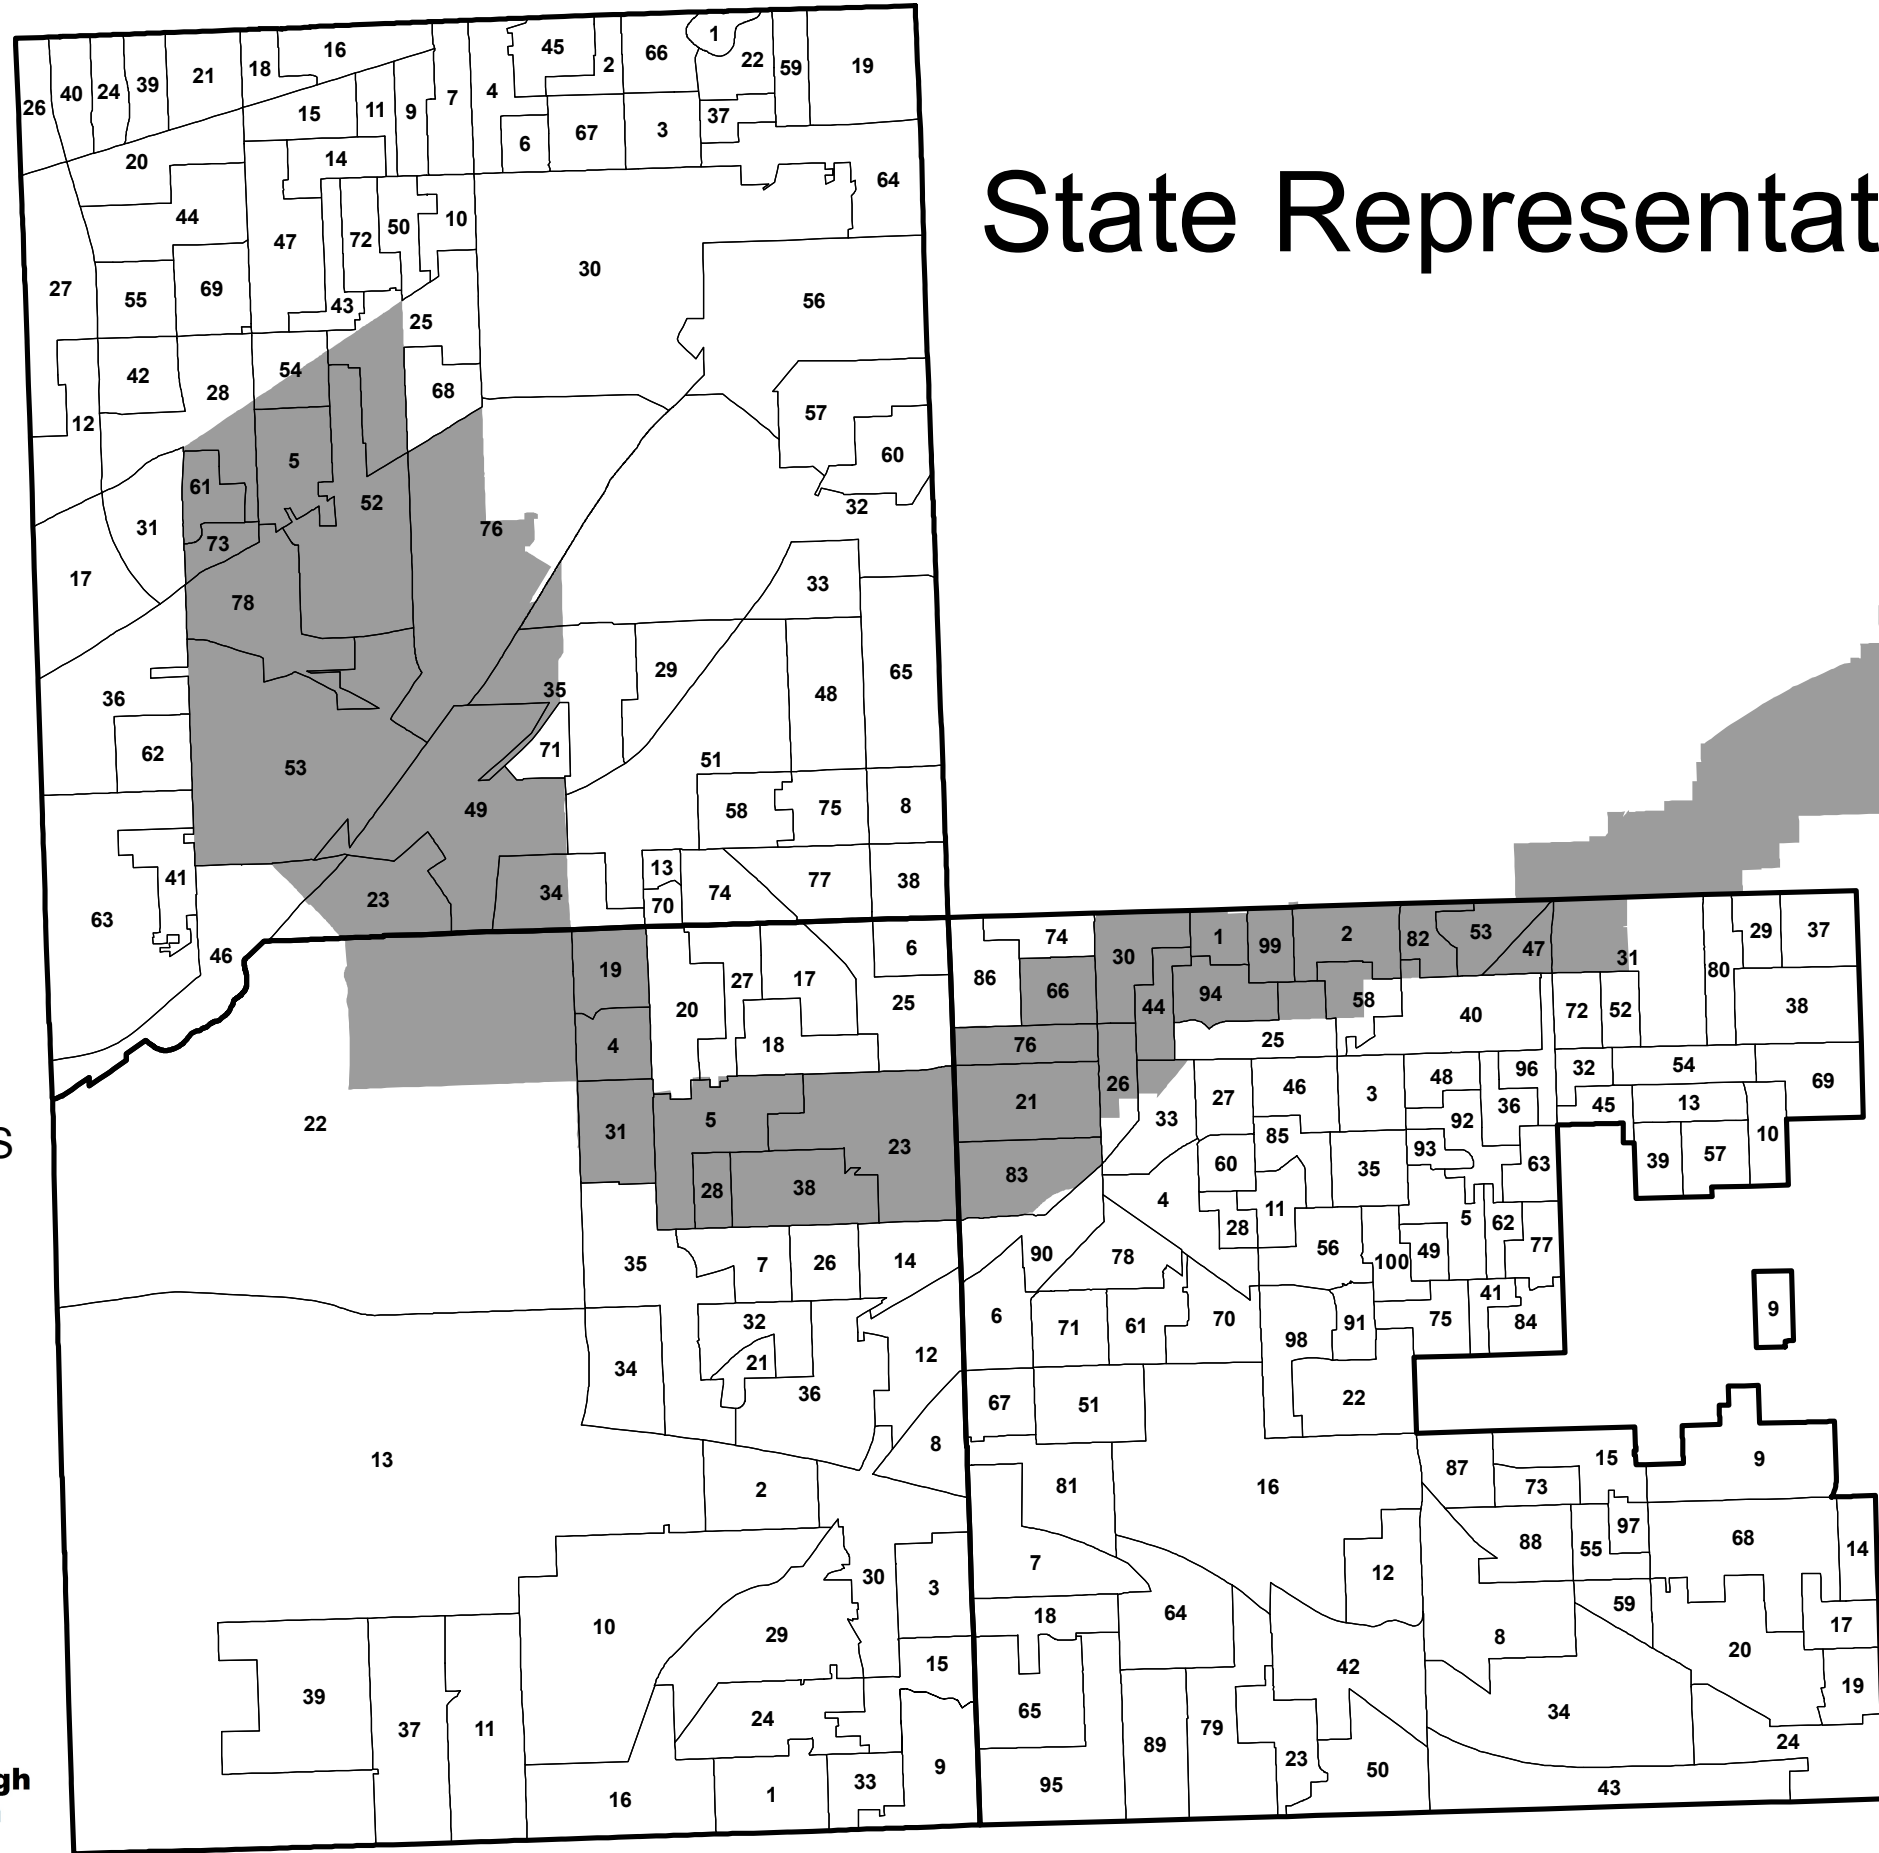

# State Representative District 31

LYONS

CHICAGO

PALOS

WORTH

Legend:

- Township Boundary
- Precinct Boundary
- State Representative # 31

# State Representative District 31

**Karen A. Yarbrough**  
cookcountyclerk.com