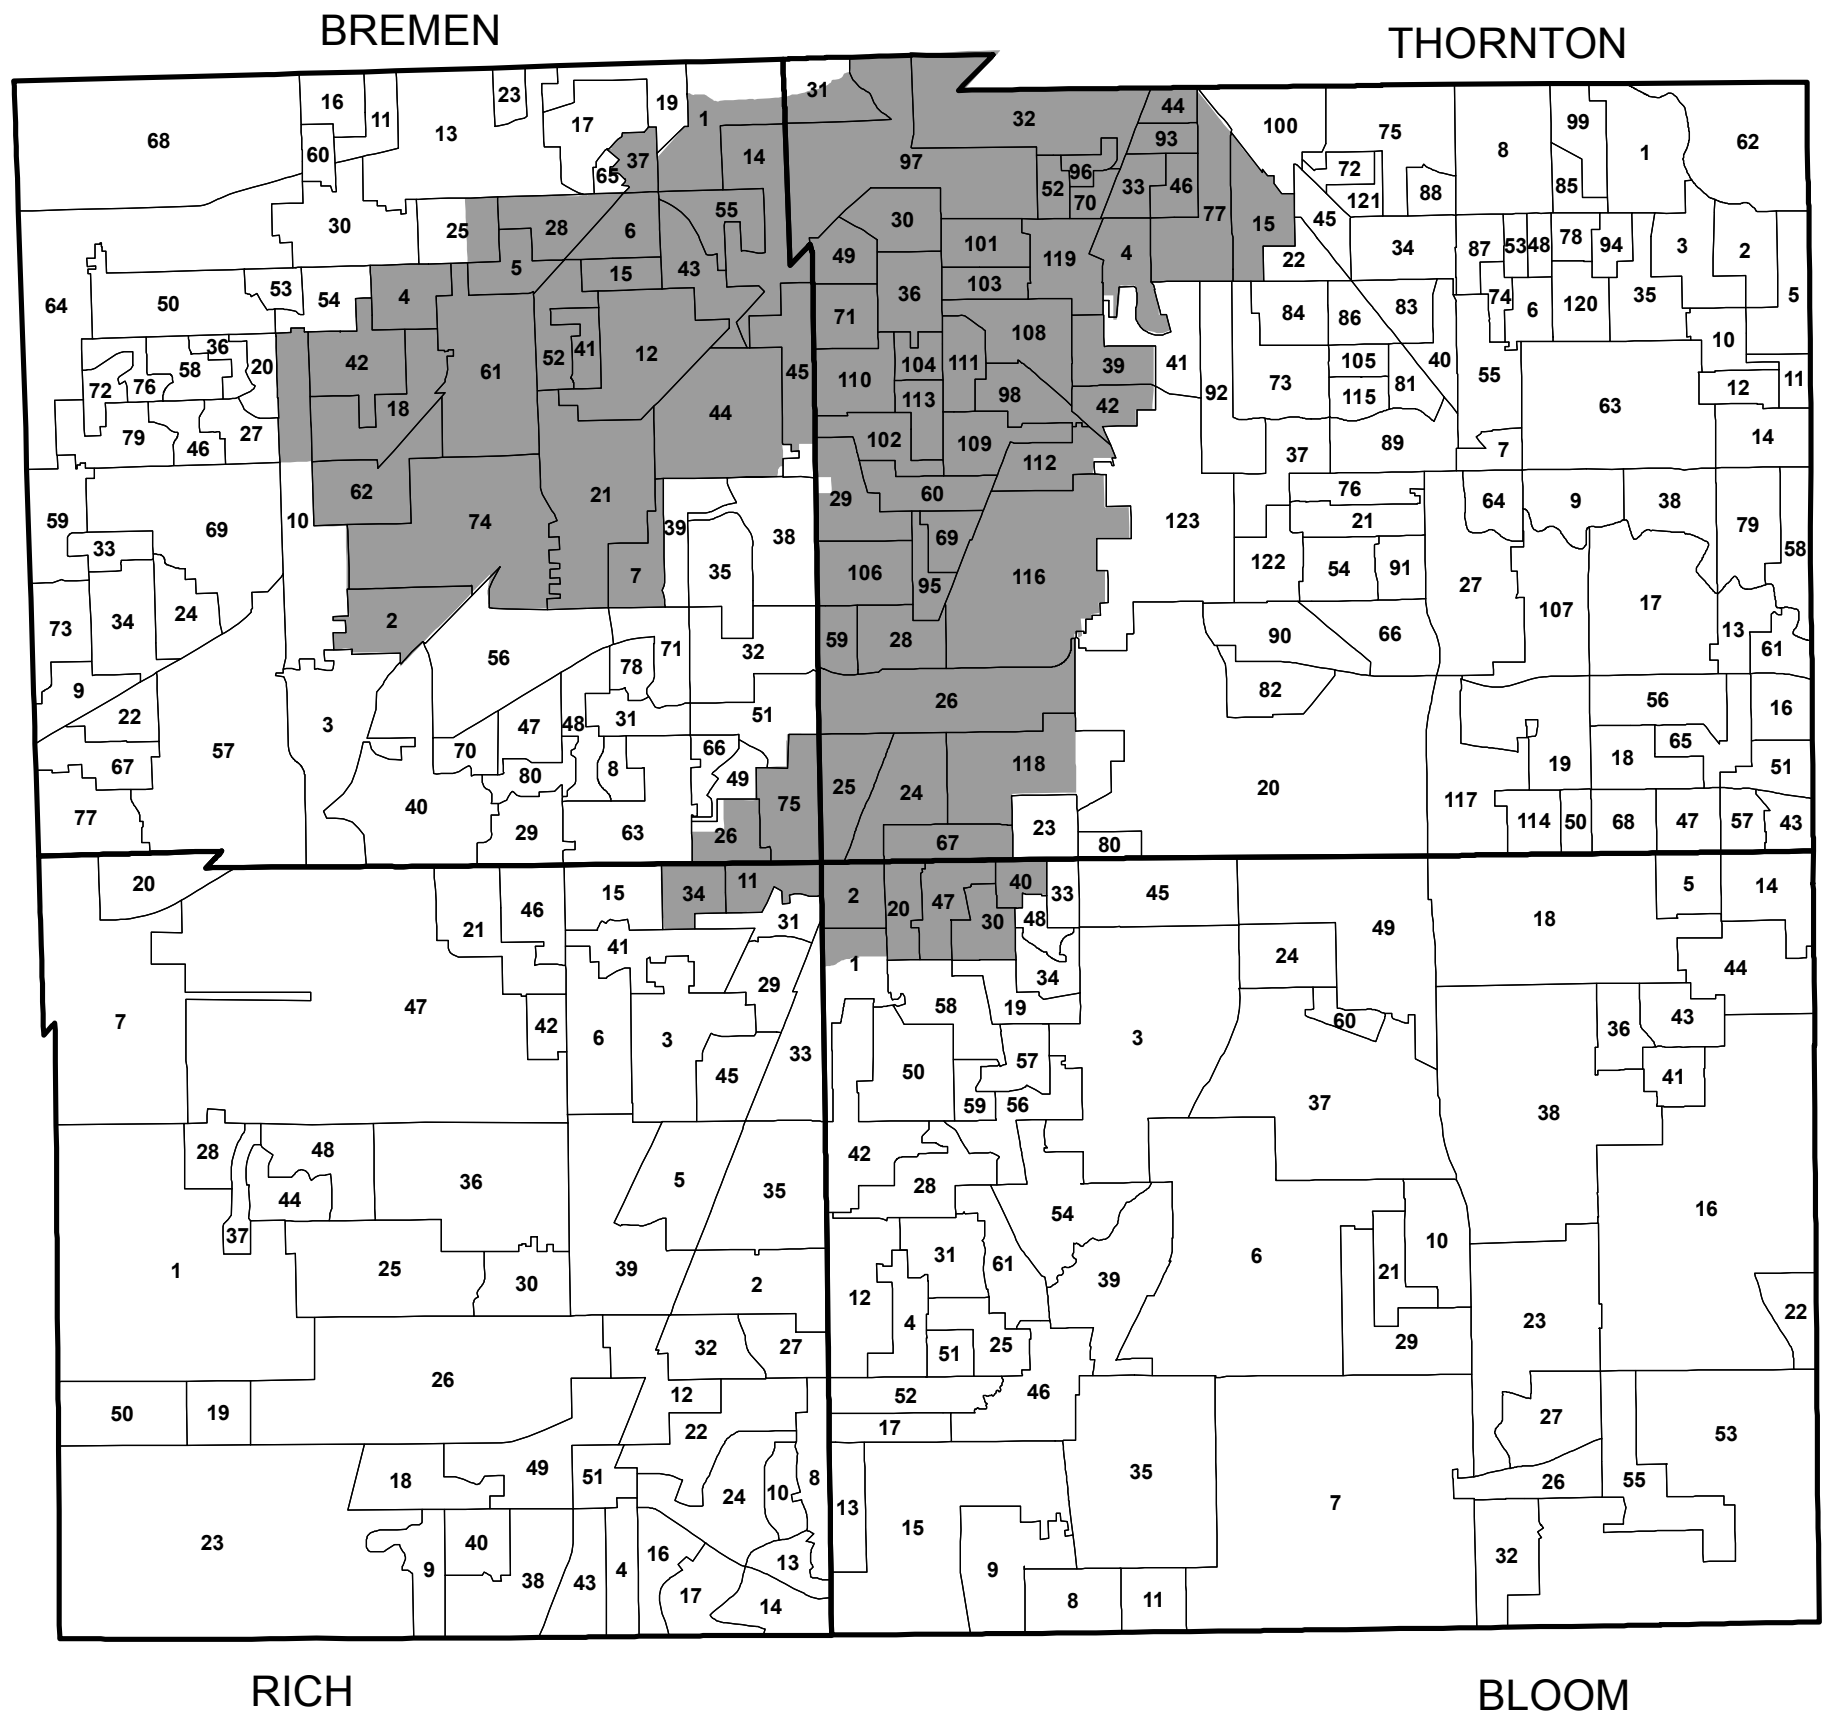

State Representative District 30

Karen A. Yarbrough
cookcountyclerk.com

State Representative District 30

 Townships

Karen A. Yarbrough
cookcountyclerk.com

September 2015