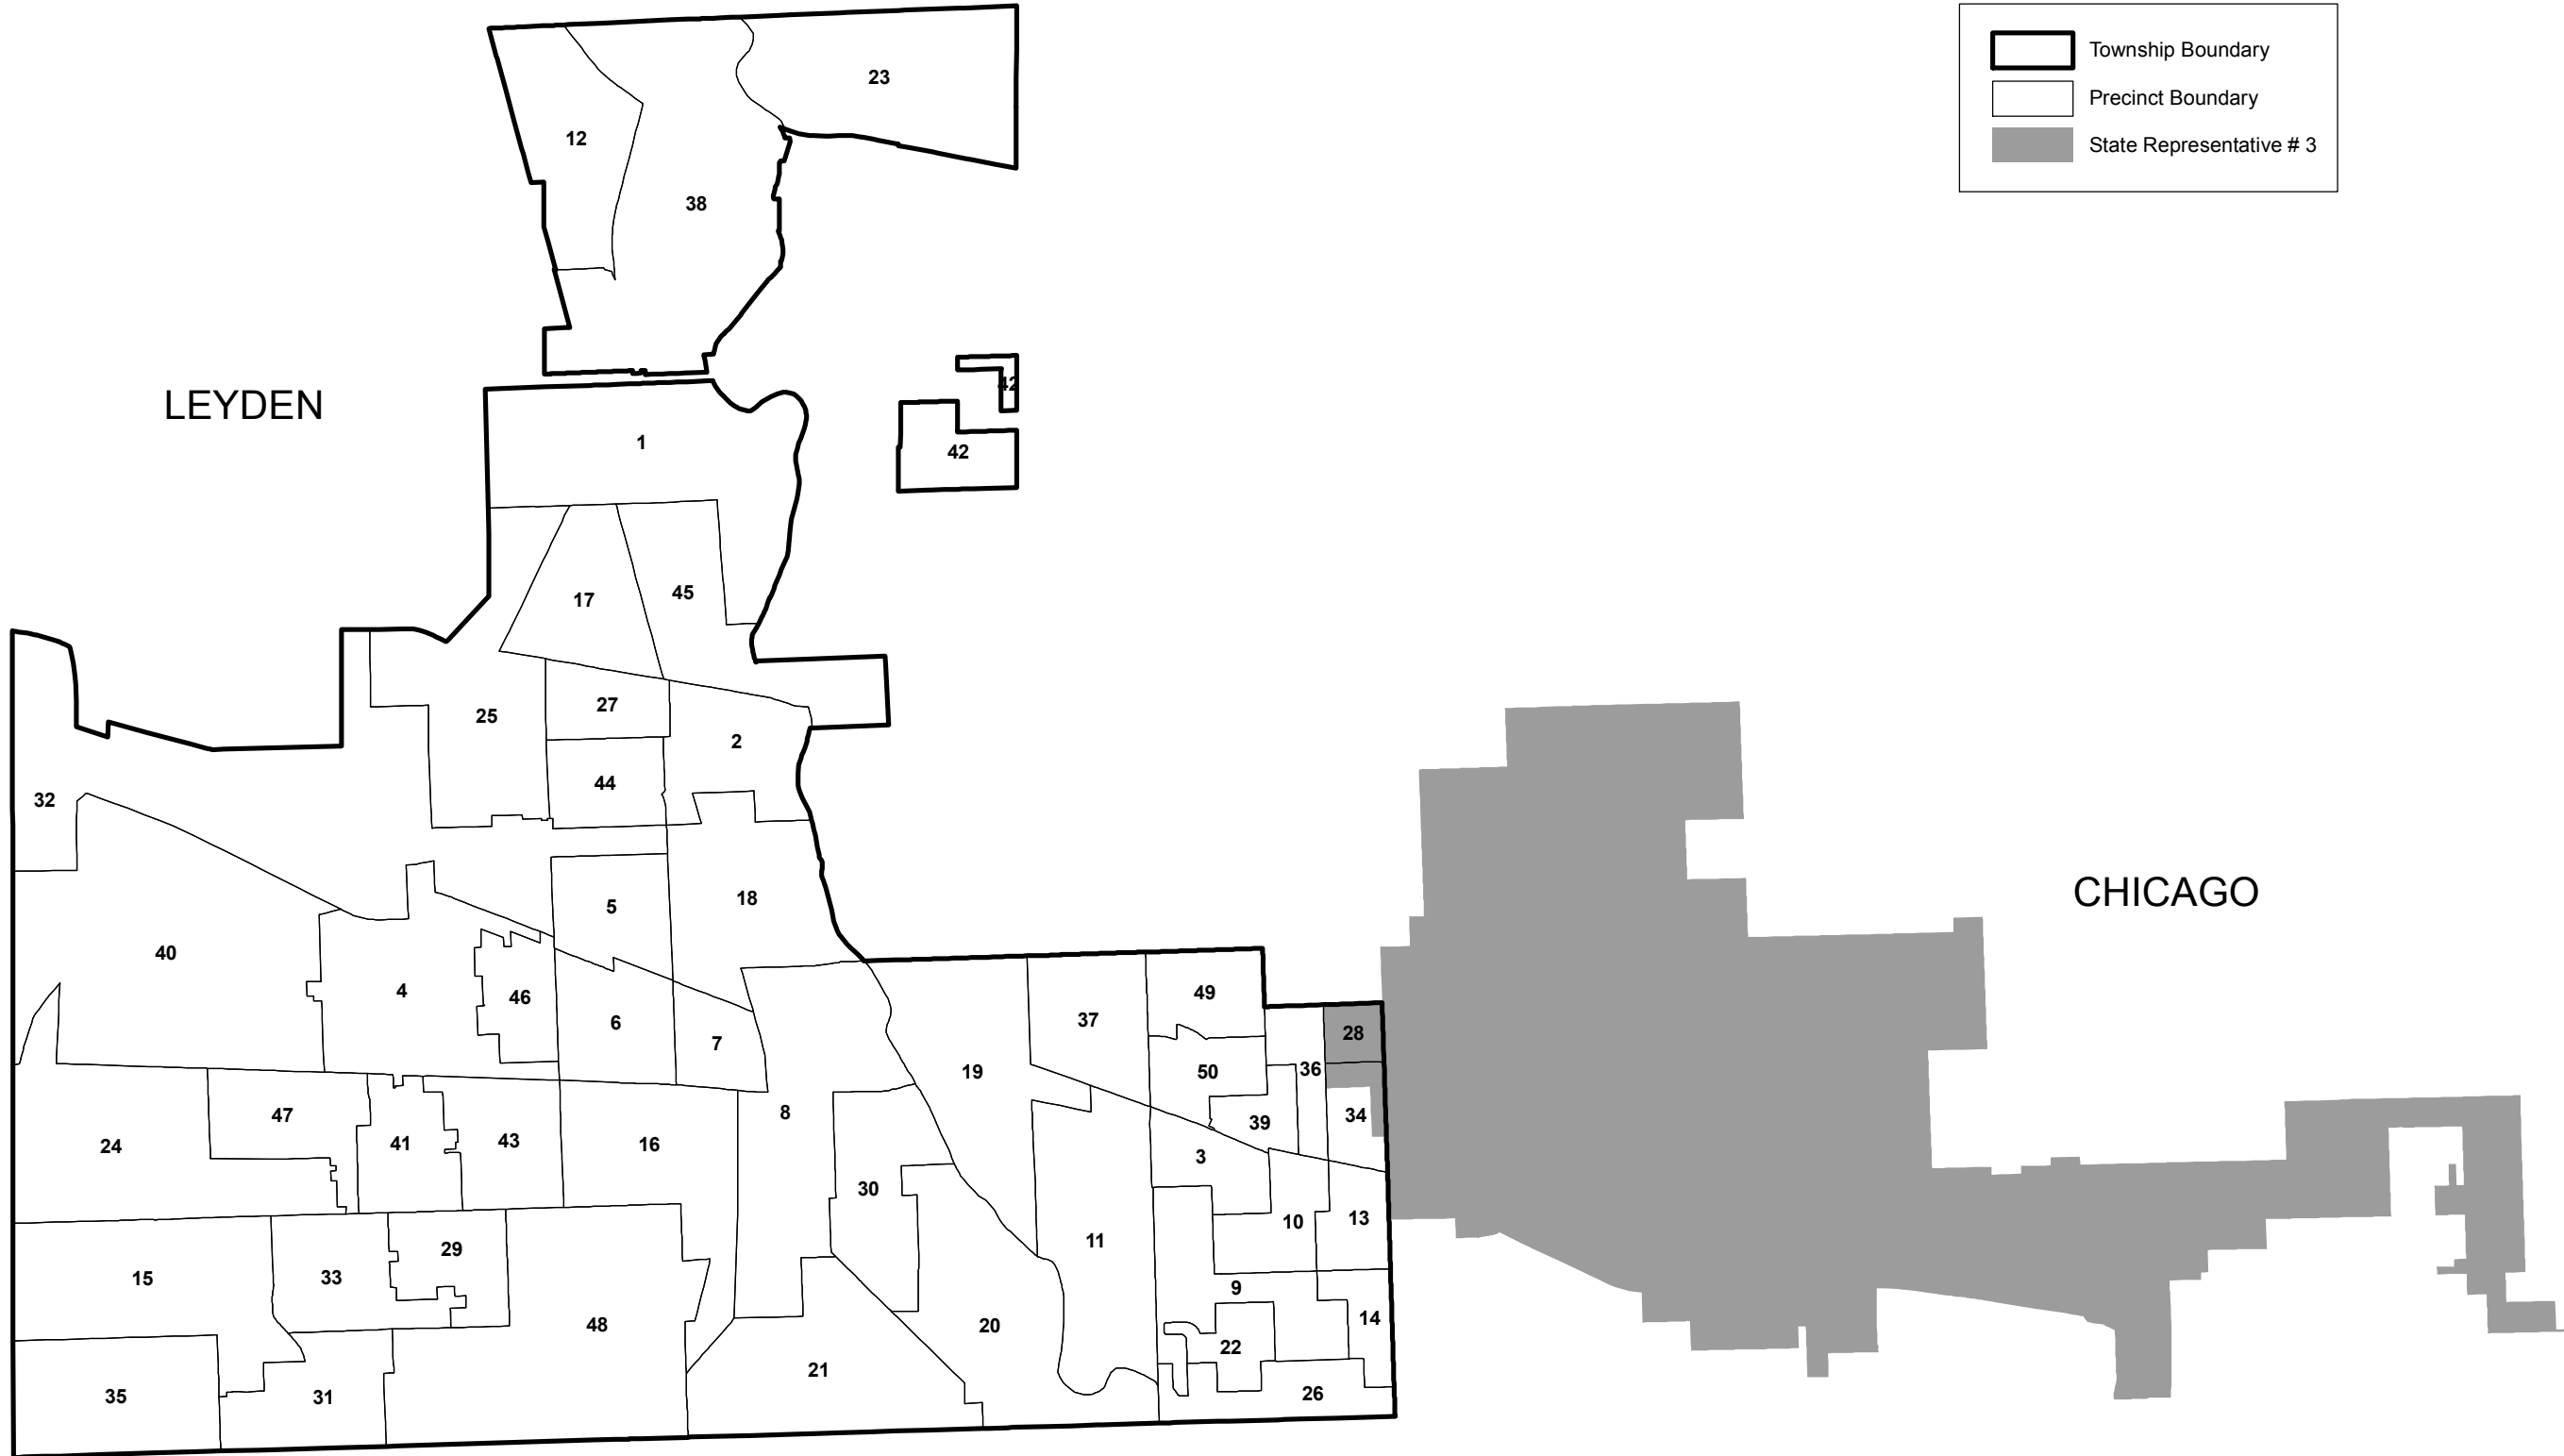

State Representative District 3

Legend:

- Township Boundary
- Precinct Boundary
- State Representative # 3

Karen A. Yarbrough
cookcountyclerk.com

Disclaimer: Based on 2015 Precincts

September 2015