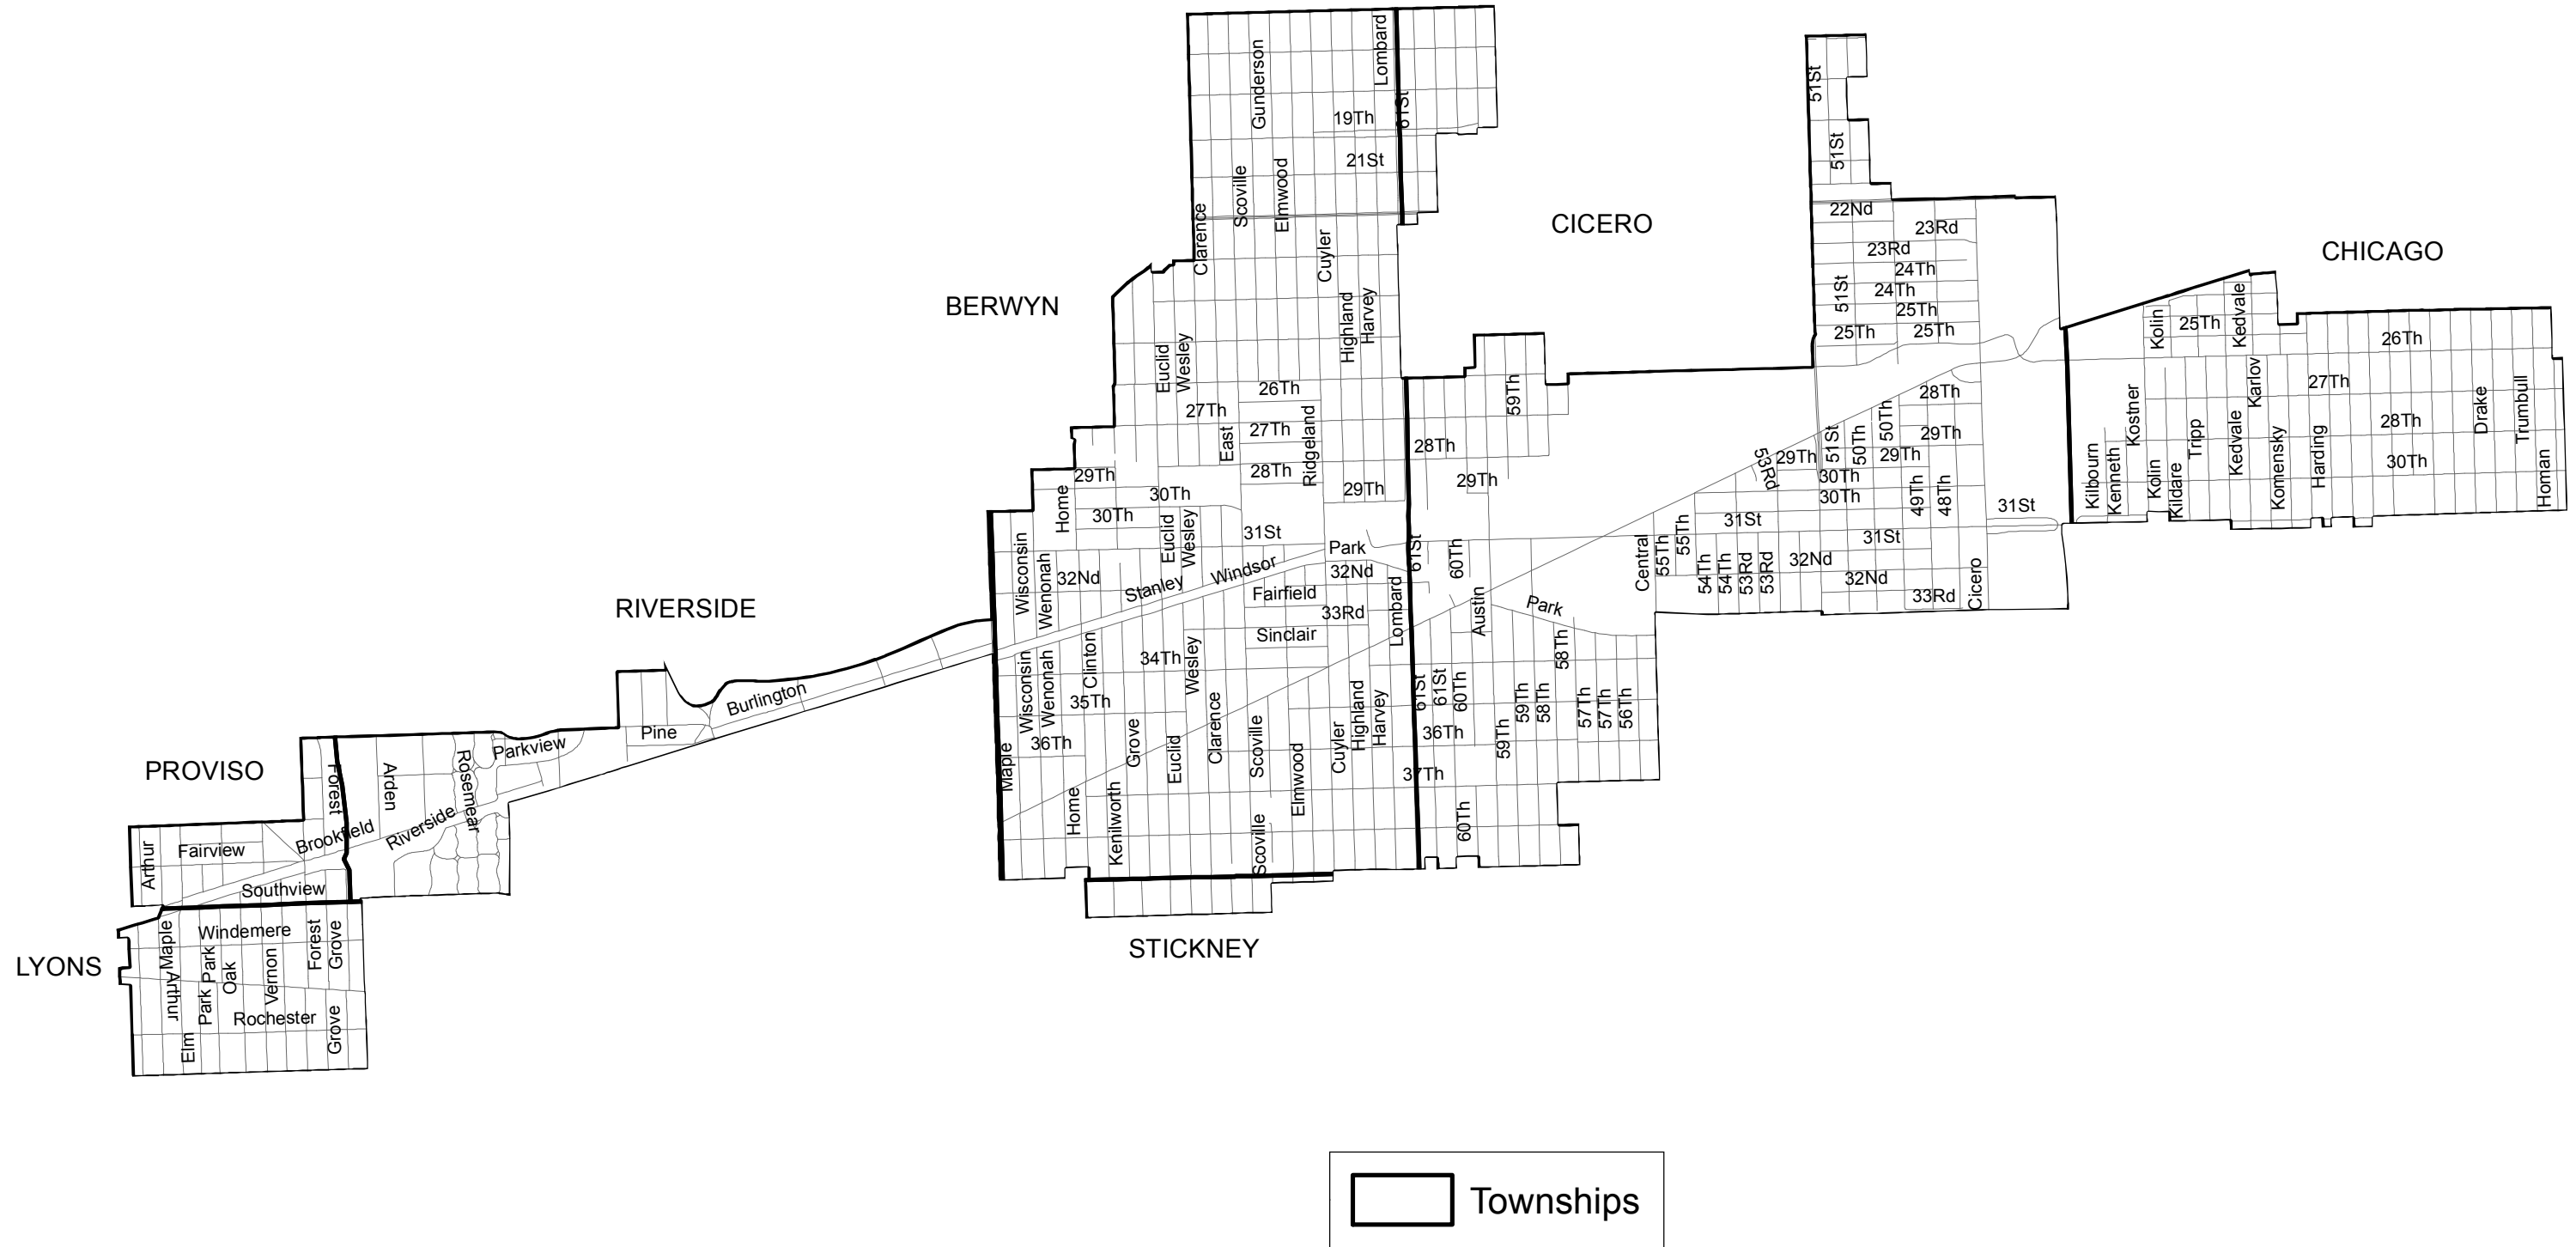

State Representative District 24

Legend:

- Township Boundary
- Precinct Boundary
- State Representative # 24

 **Karen A. Yarbrough**
cookcountyclerk.com

Disclaimer: Based on 2015 Precincts

September 2015

State Representative District 24