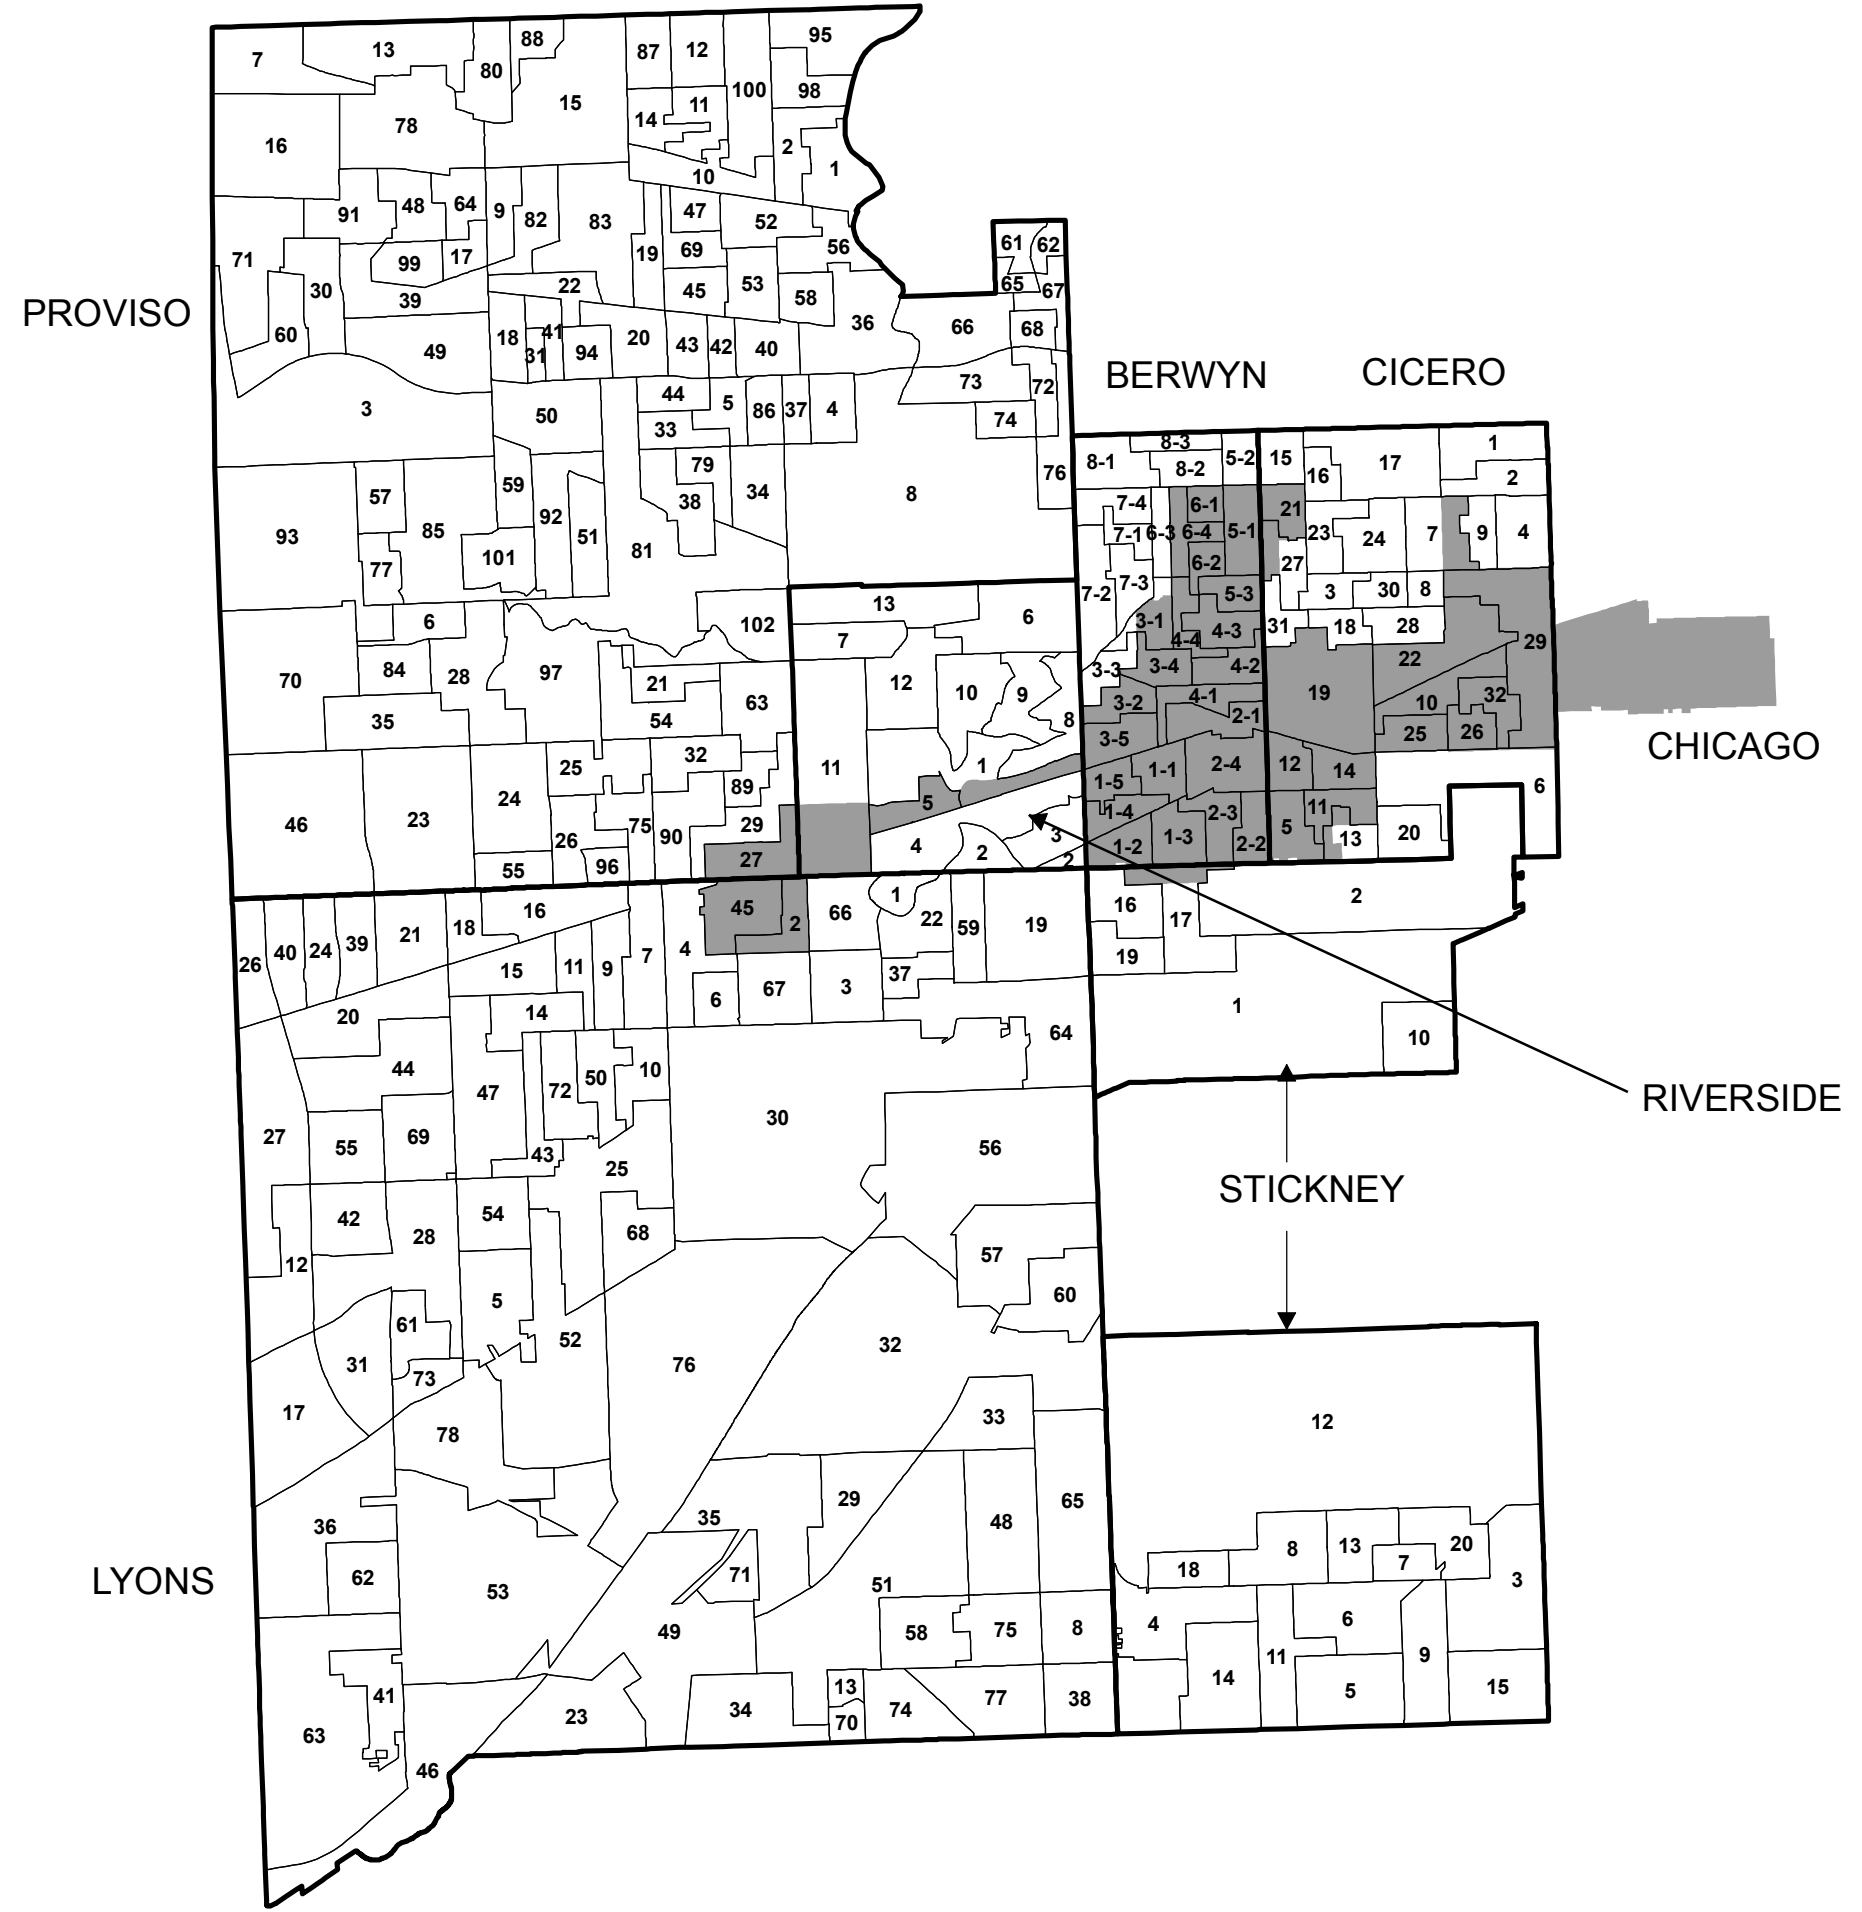

State Representative District 24

Legend:

- Township Boundary
- Precinct Boundary
- State Representative # 24

 **Karen A. Yarbrough**
cookcountyclerk.com

Disclaimer: Based on 2015 Precincts

September 2015

State Representative District 24

Karen A. Yarbrough
cookcountyclerk.com