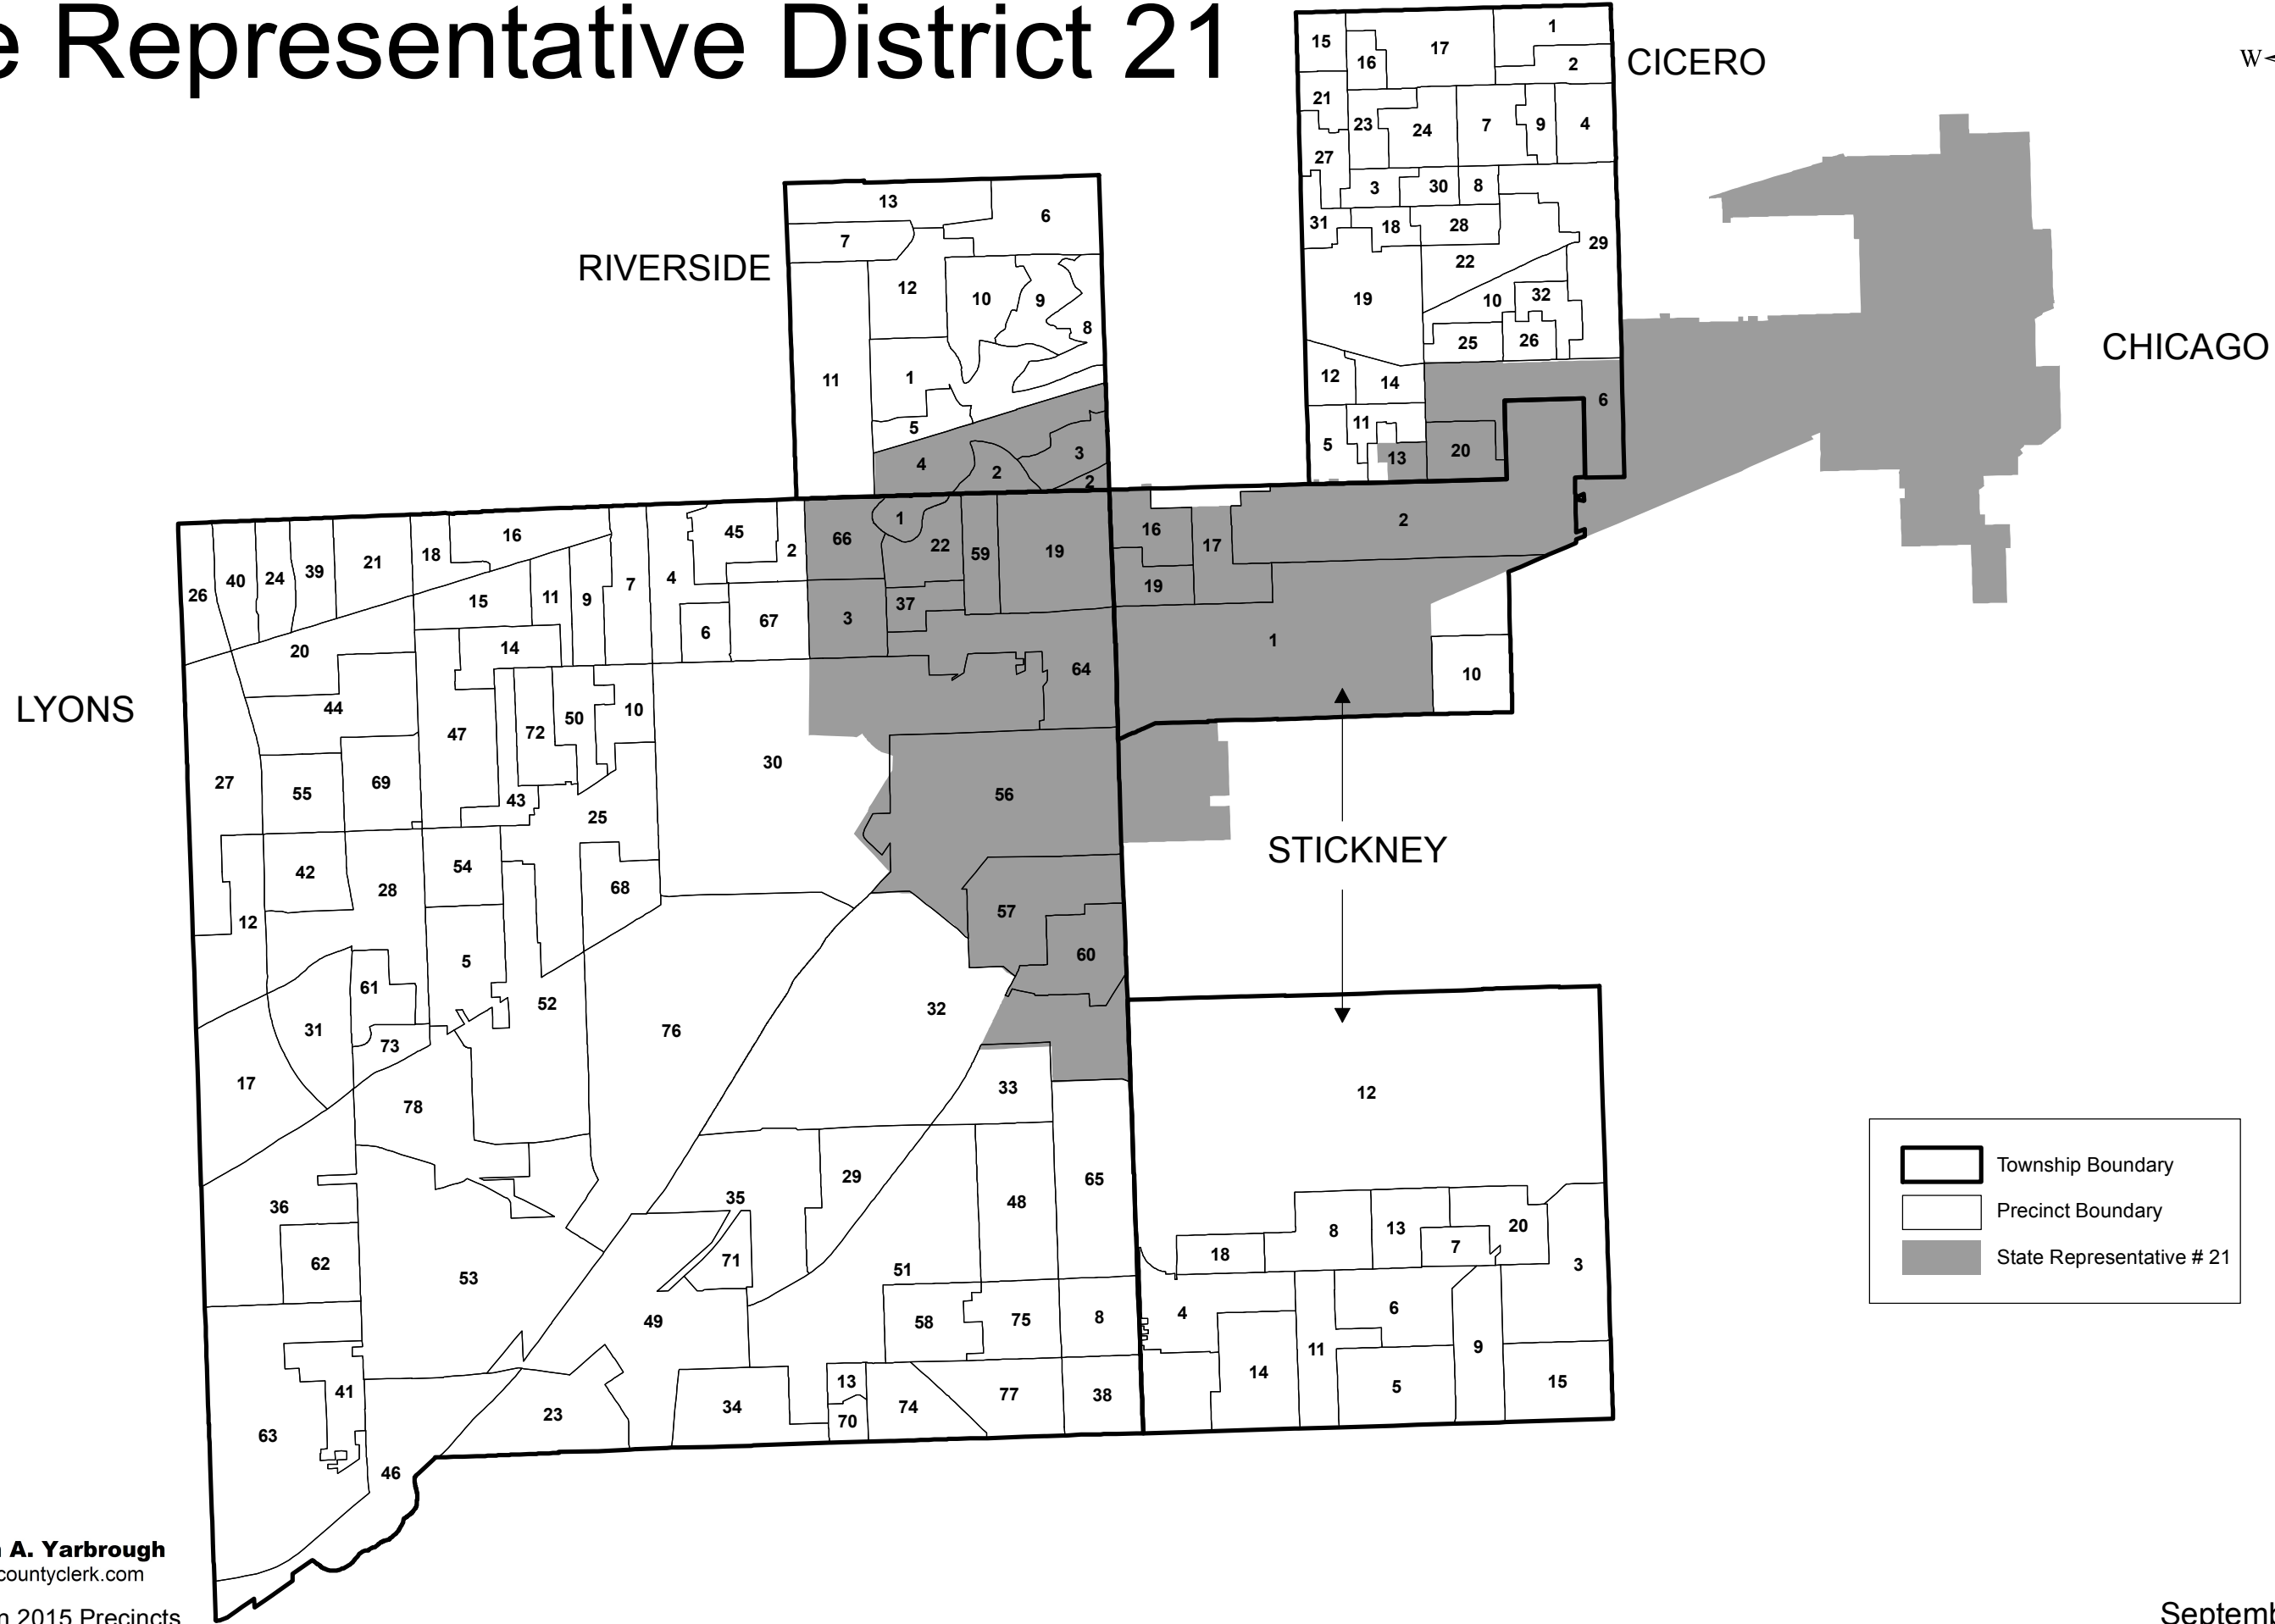

# State Representative District 21

Legend:

- Township Boundary
- Precinct Boundary
- State Representative # 21

# State Representative District 21

**Karen A. Yarbrough**  
cookcountyclerk.com