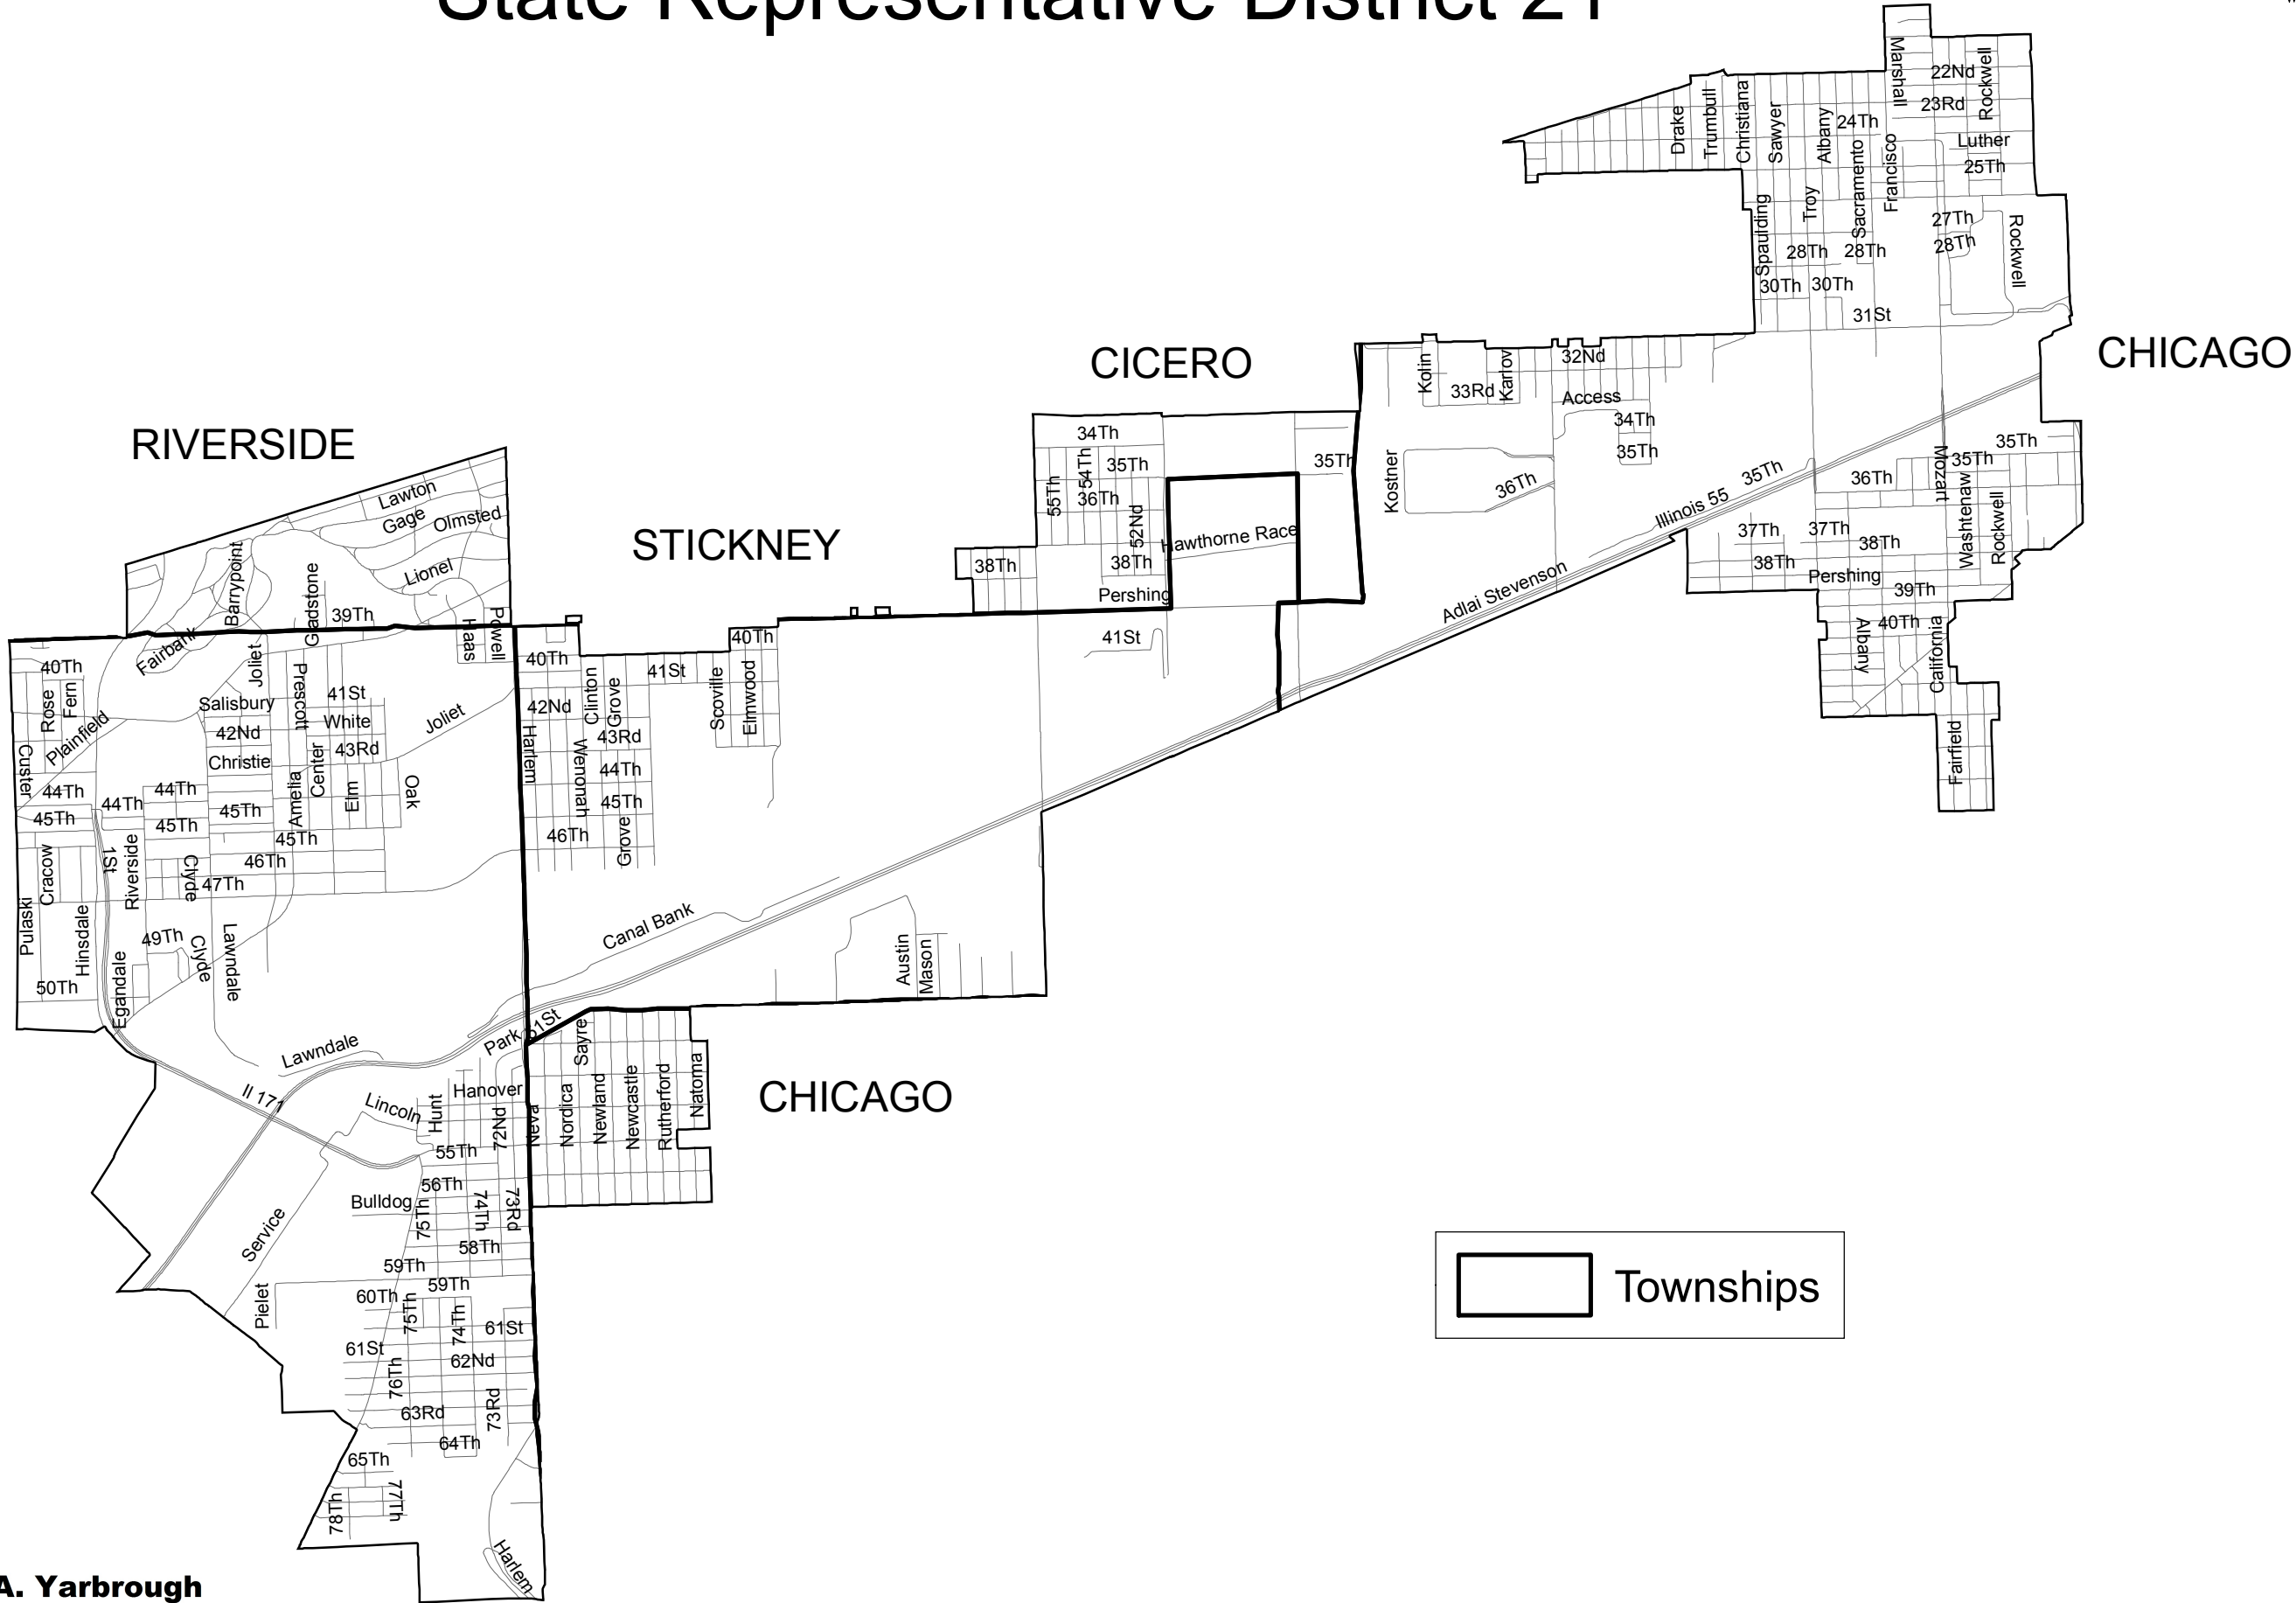

# State Representative District 21

Legend:

- Township Boundary
- Precinct Boundary
- State Representative # 21

# State Representative District 21

**Karen A. Yarbrough**  
cookcountyclerk.com