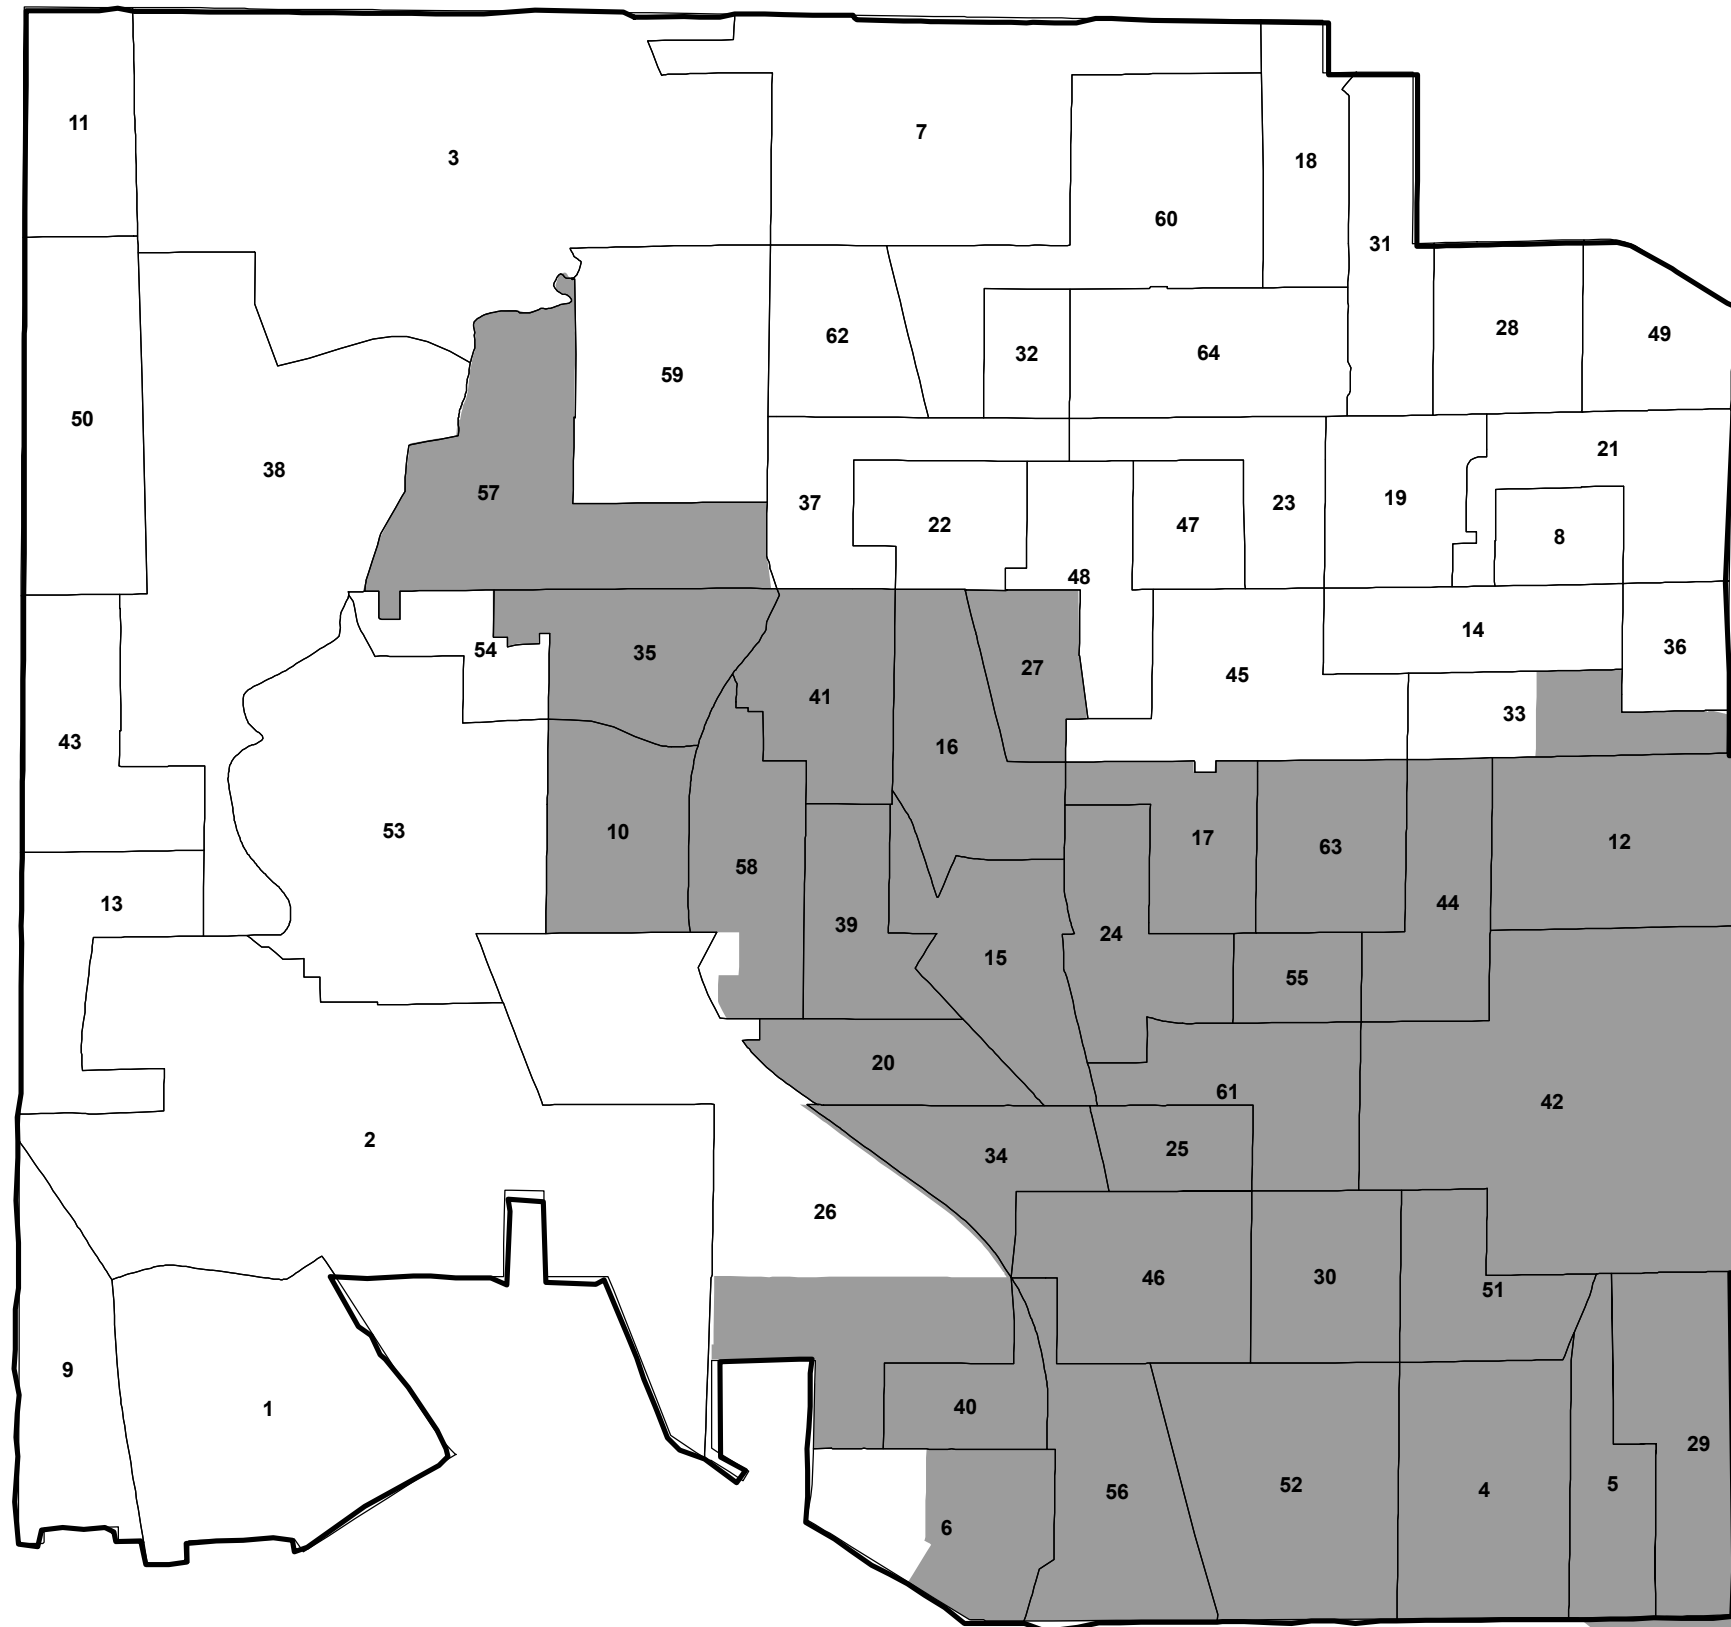

State Representative District 16

NILES

Legend:

- Township Boundary
- Precinct Boundary
- State Representative # 16

CHICAGO

Karen A. Yarbrough
cookcountyclerk.com

Disclaimer: Based on 2015 Precincts

September 2015

State Representative District 16

NILES

CHICAGO

Karen A. Yarbrough
cookcountyclerk.com

September 2015