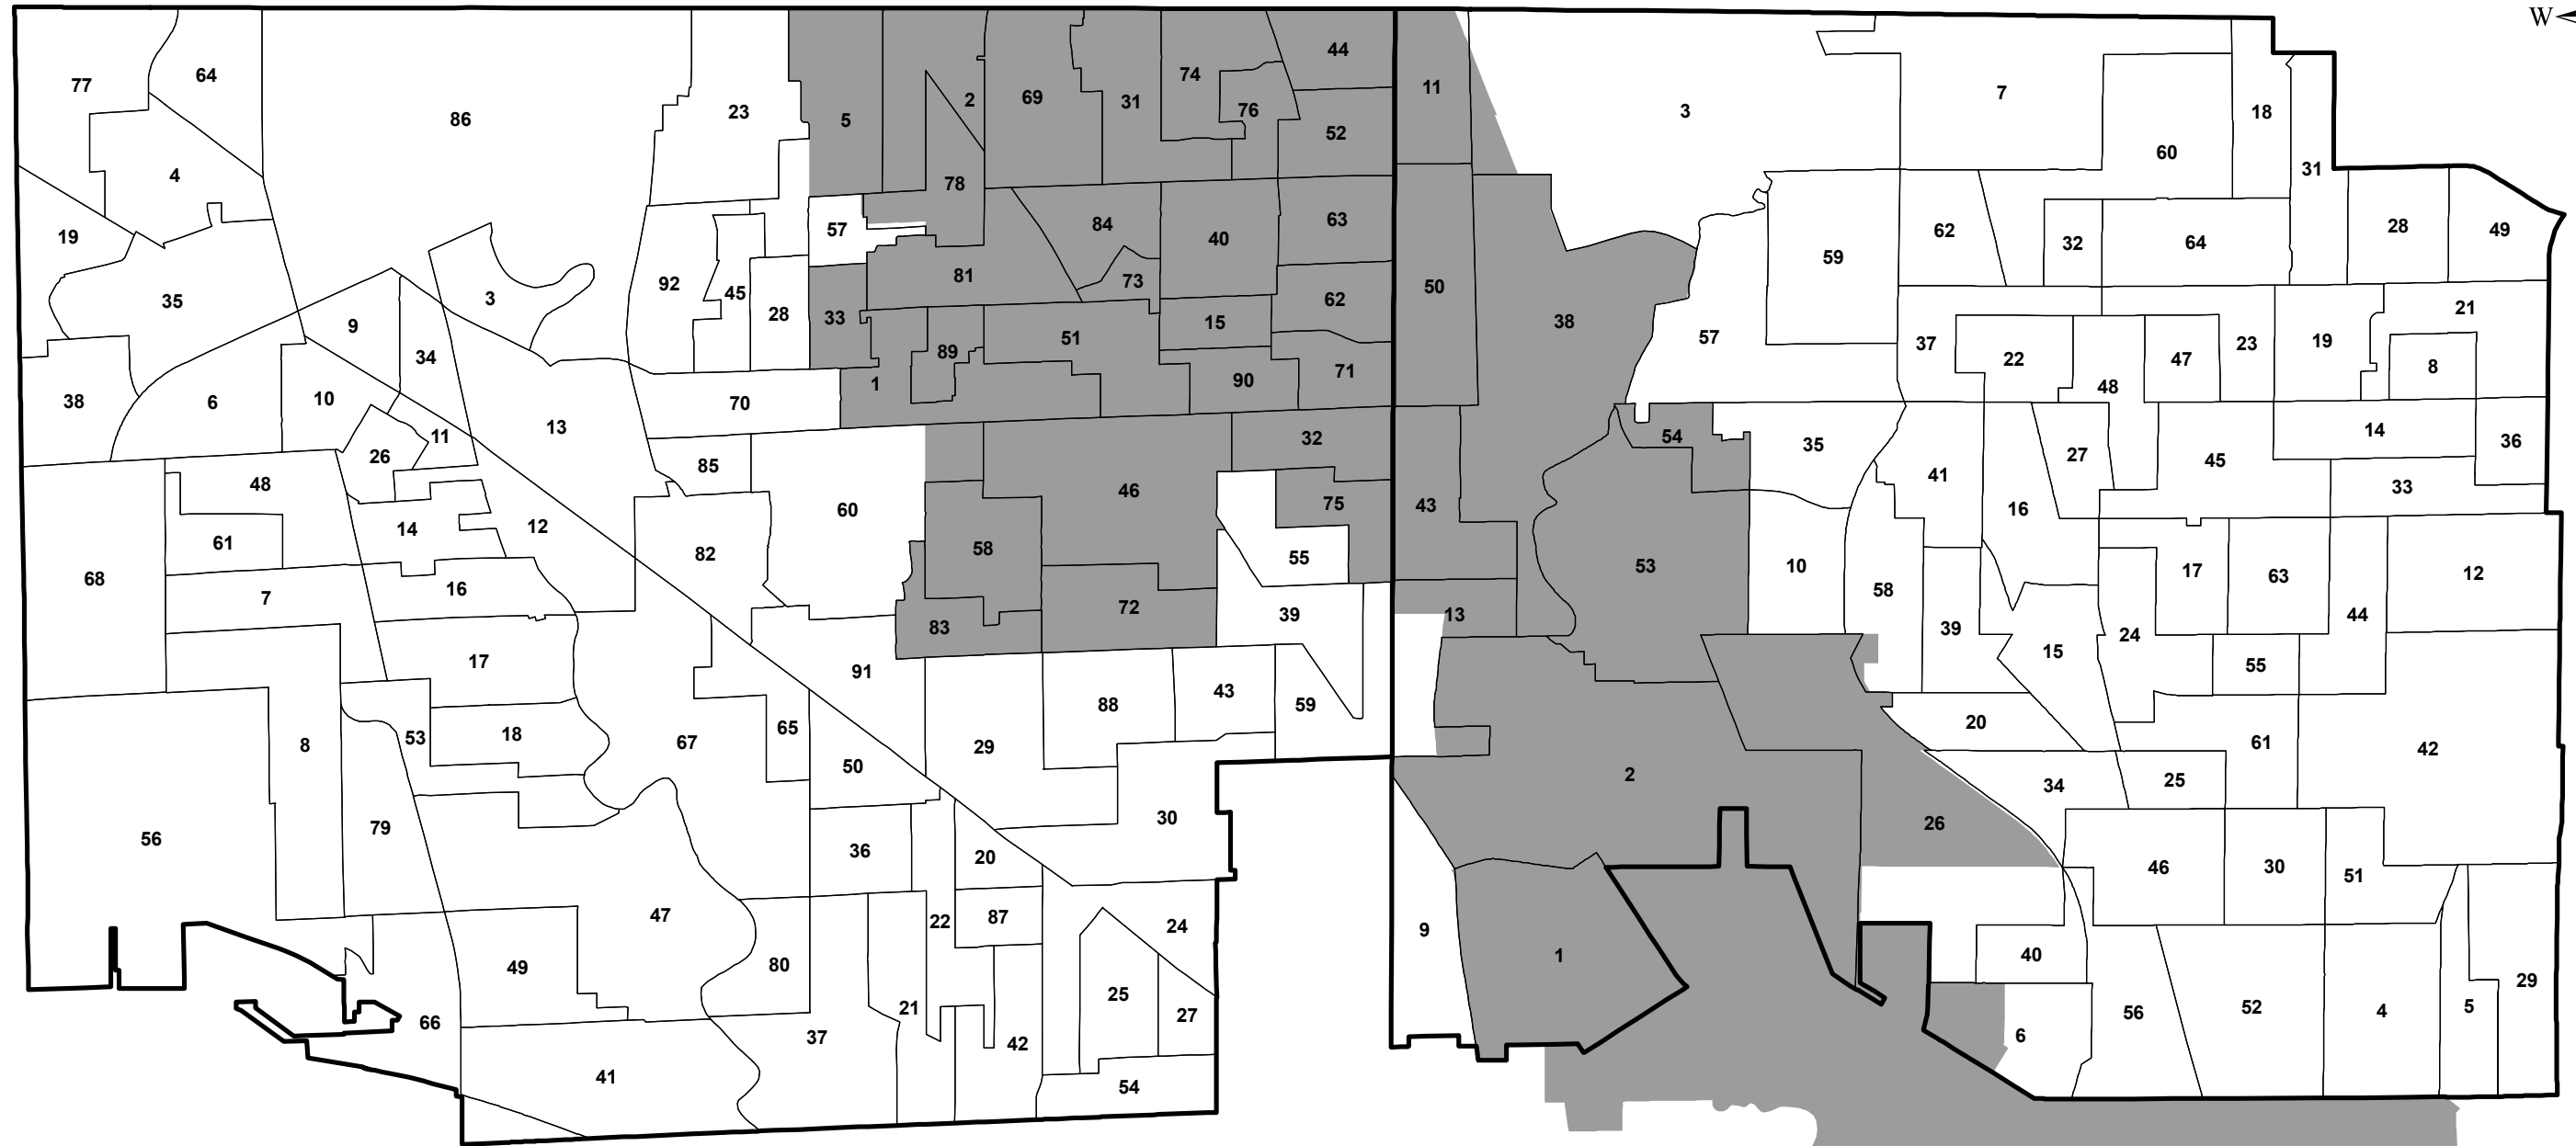

MAINE

NILES

State Representative District 15

CHICAGO

Karen A. Yarbrough
cookcountyclerk.com

Disclaimer: Based on 2015 Precincts

September 2015

State Representative District 15