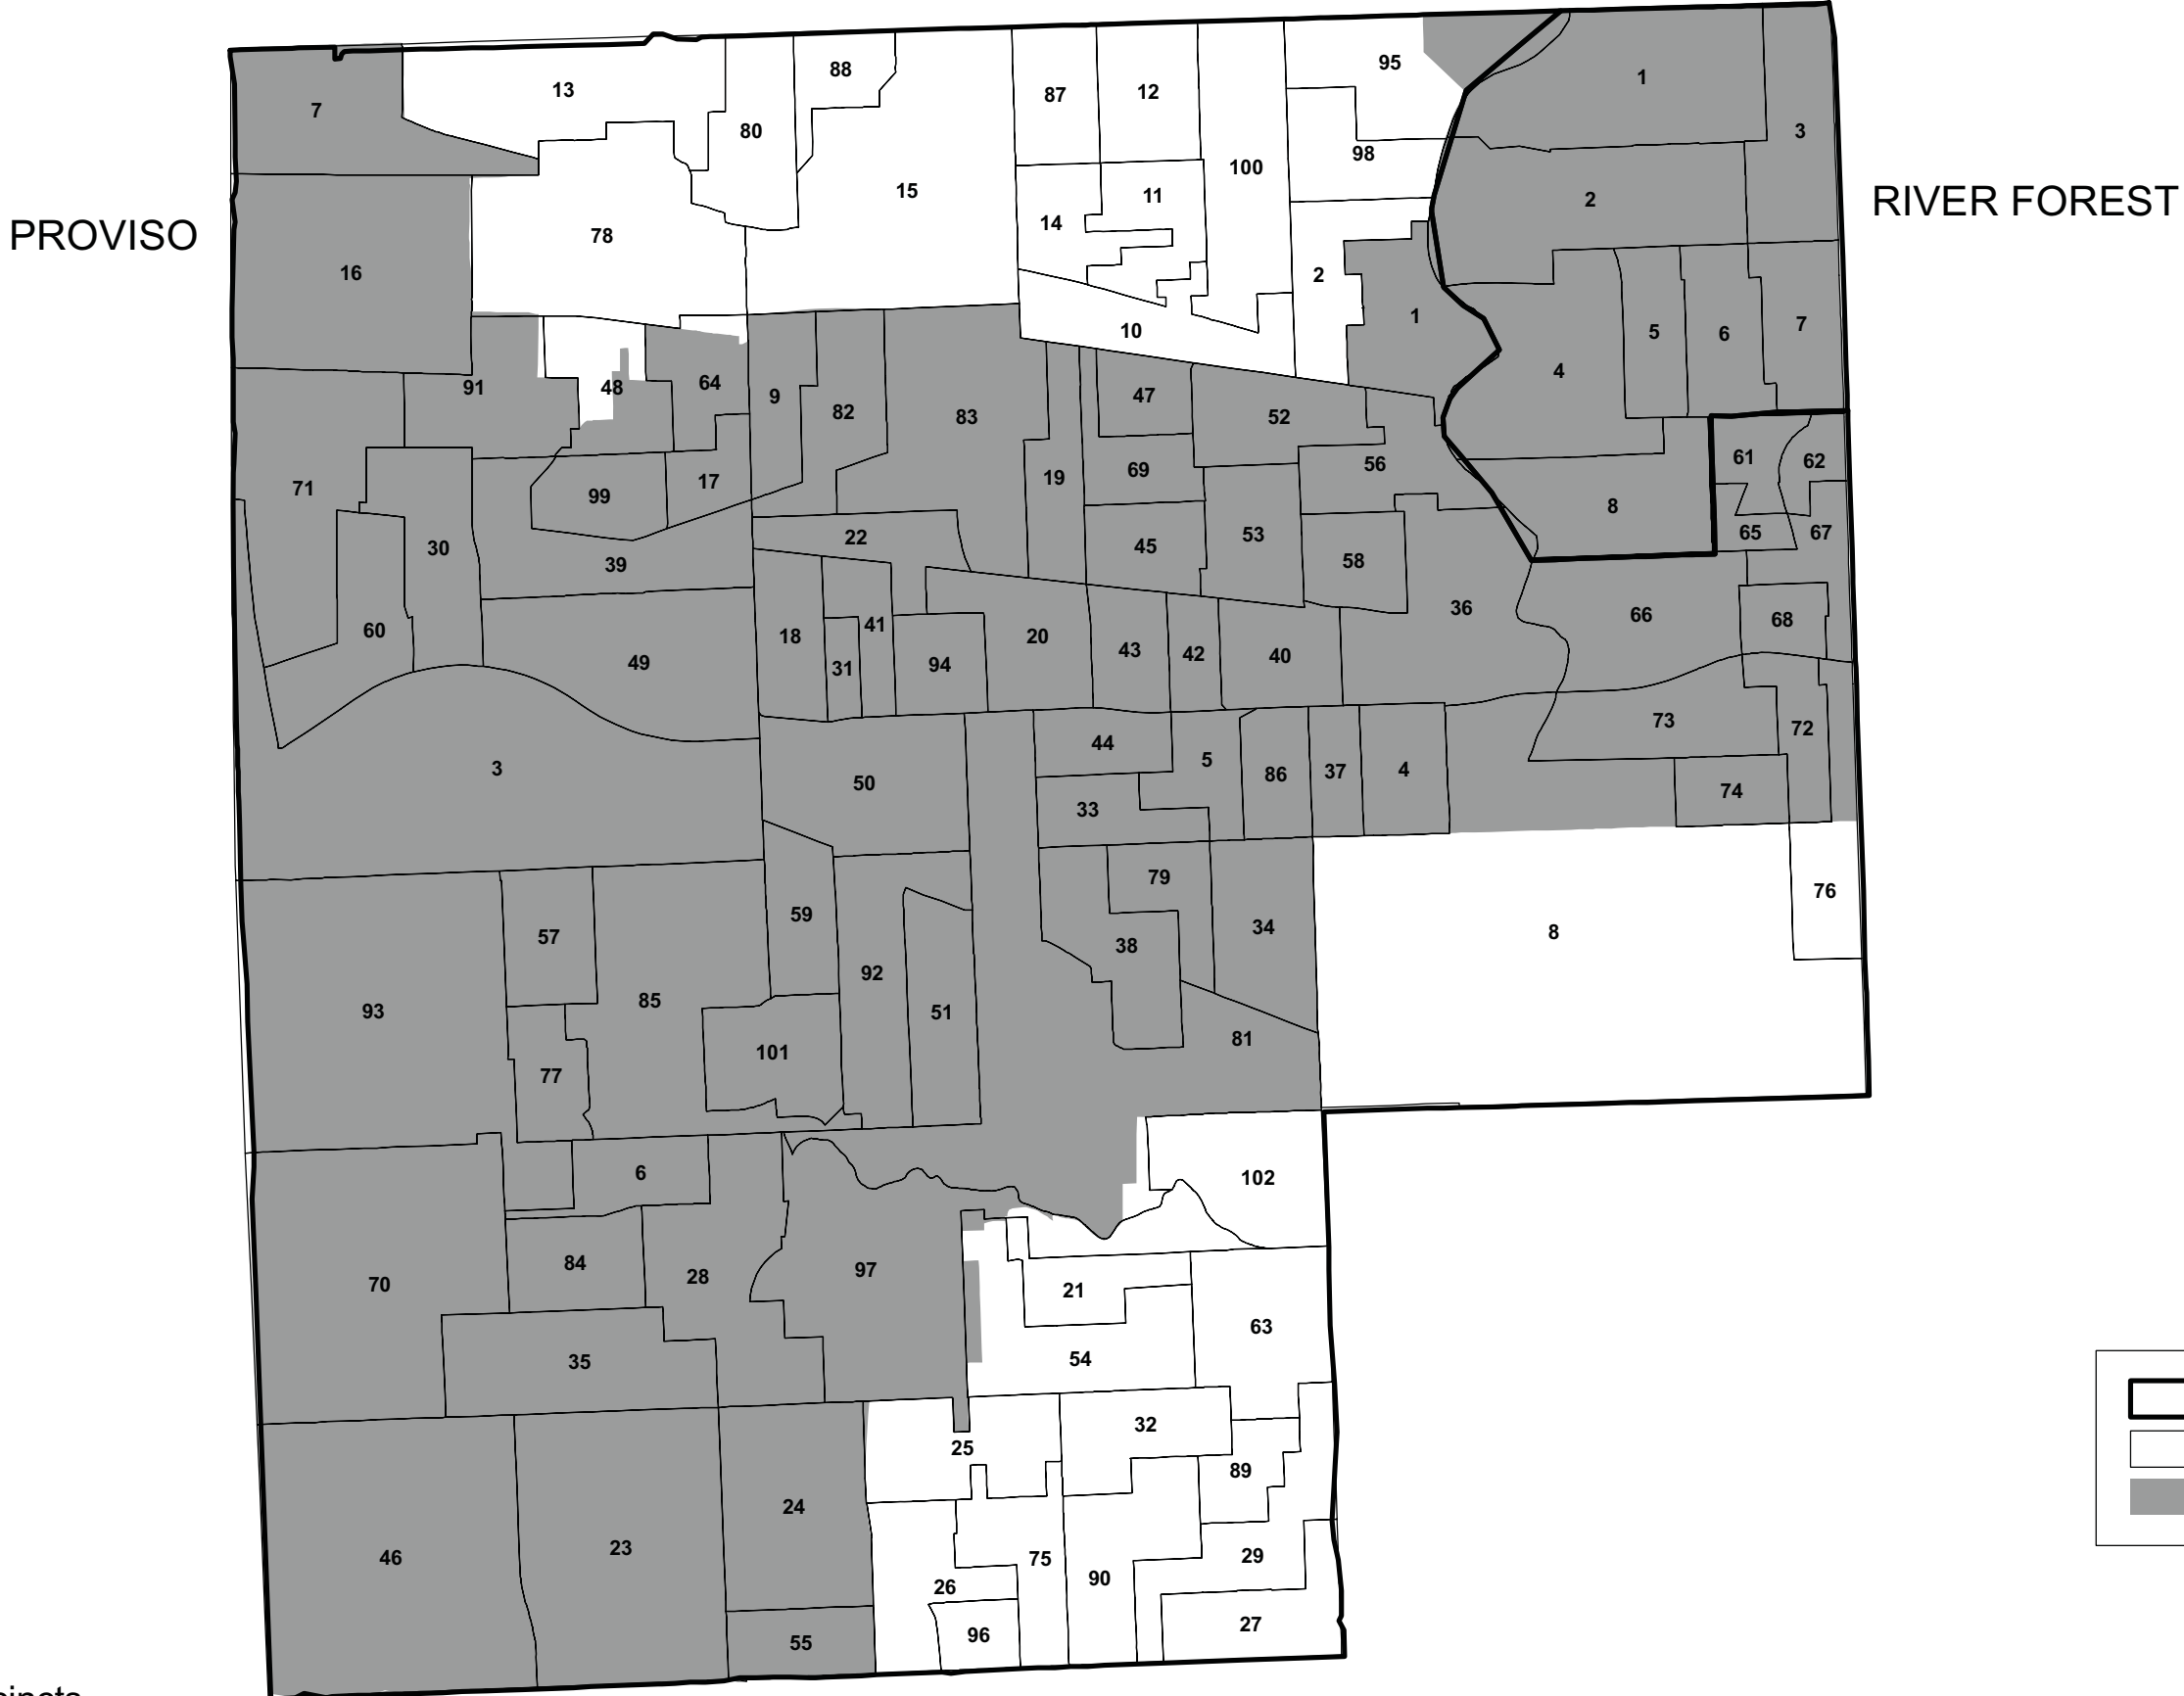

# State Representative District 7

Disclaimer: Based on 2015 Precincts

- Township Boundary
- Precinct Boundary
- State Representative # 7

September 2015

# State Representative District 7

PROVISO

RIVER FOREST

 Townships