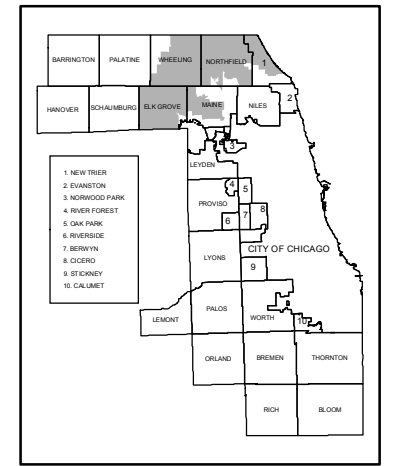

Judicial Subcircuit District 12

Townships
 Streets

Karen A. Yarbrough
 cookcountyclerk.com

Disclaimer: Based on 2015 Precincts

September 2015

Judicial Subcircuit District 12

Legend:

- Township Boundary (thick black line)
- Precinct Boundary (thin black line)
- Judicial Subcircuit # 12 (shaded gray area)