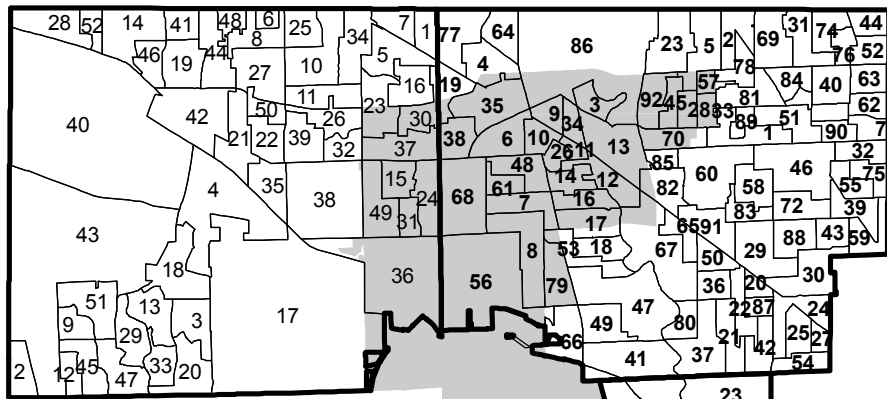

County Commissioner District 17

ELK GROVE

MAINE

CHICAGO

LEYDEN

PROVISO

RIVERSIDE

LYONS

WORTH

LEMONT

PALOS

ORLAND

BREMEN

Karen A. Yarbrough
cookcountyclerk.com

County Commissioner District 17

 Townships