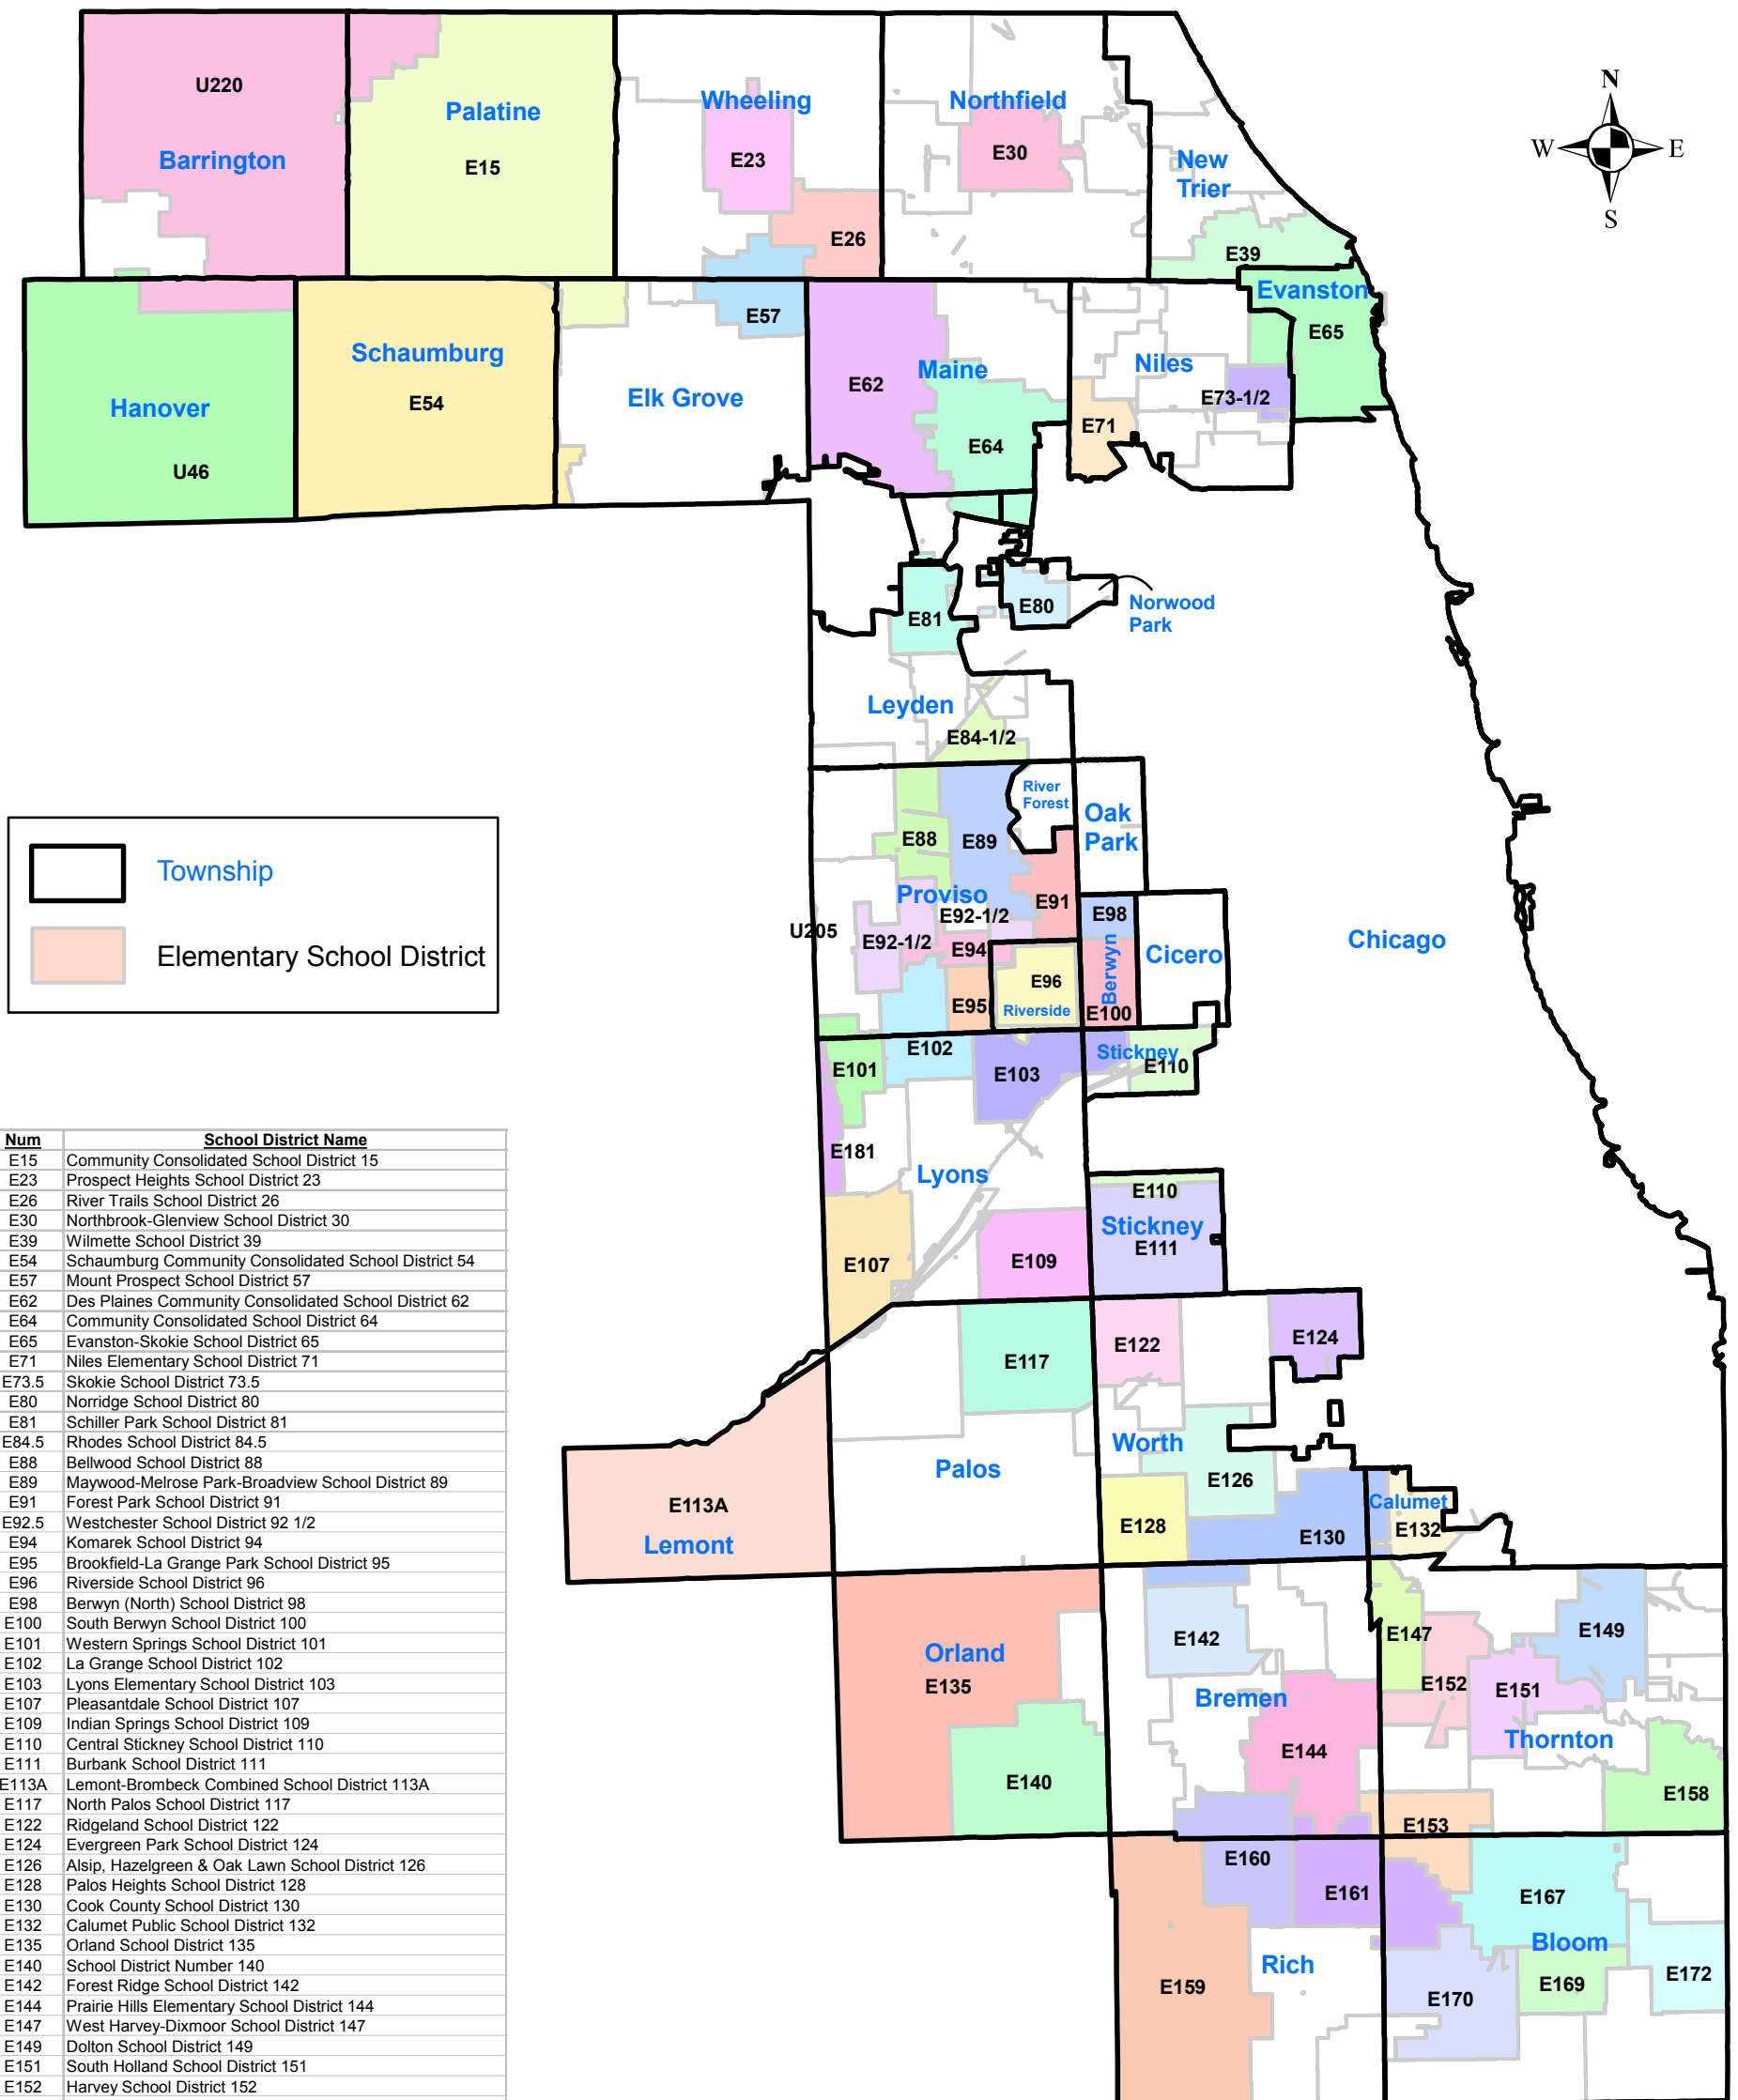

Elementary School Districts with Contested Races

April 5, 2011 Consolidated Election

Num	School District Name
E15	Community Consolidated School District 15
E23	Prospect Heights School District 23
E26	River Trails School District 26
E30	Northbrook-Glenview School District 30
E39	Wilmette School District 39
E54	Schaumburg Community Consolidated School District 54
E57	Mount Prospect School District 57
E62	Des Plaines Community Consolidated School District 62
E64	Community Consolidated School District 64
E65	Evanston-Skokie School District 65
E71	Niles Elementary School District 71
E73.5	Skokie School District 73.5
E80	Norridge School District 80
E81	Schiller Park School District 81
E84.5	Rhodes School District 84.5
E88	Bellwood School District 88
E89	Maywood-Melrose Park-Broadview School District 89
E91	Forest Park School District 91
E92.5	Westchester School District 92 1/2
E94	Komarek School District 94
E95	Brookfield-La Grange Park School District 95
E96	Riverside School District 96
E98	Berwyn (North) School District 98
E100	South Berwyn School District 100
E101	Western Springs School District 101
E102	La Grange School District 102
E103	Lyons Elementary School District 103
E107	Pleasantdale School District 107
E109	Indian Springs School District 109
E110	Central Stickney School District 110
E111	Burbank School District 111
E113A	Lemont-Brombeck Combined School District 113A
E117	North Palos School District 117
E122	Ridgeland School District 122
E124	Evergreen Park School District 124
E126	Alsip, Hazelgreen & Oak Lawn School District 126
E128	Palos Heights School District 128
E130	Cook County School District 130
E132	Calumet Public School District 132
E135	Orland School District 135
E140	School District Number 140
E142	Forest Ridge School District 142
E144	Prairie Hills Elementary School District 144
E147	West Harvey-Dixmoor School District 147
E149	Dolton School District 149
E151	South Holland School District 151
E152	Harvey School District 152
E153	Homewood School District 153
E158	Lansing School District 158
E159	Elementary School District 159
E160	Country Club Hills School District 160
E161	Flossmoor School District 161
E167	Brookwood School District 167
E169	Ford Heights School District 169
E170	Chicago Heights School District 170
E172	Sandridge School District 172
E181	Community Consolidated School District 181
U46	Unit School District 46
U205	Elmhurst Community Unit School District 205
U220	Barrington Community Unit School District 220