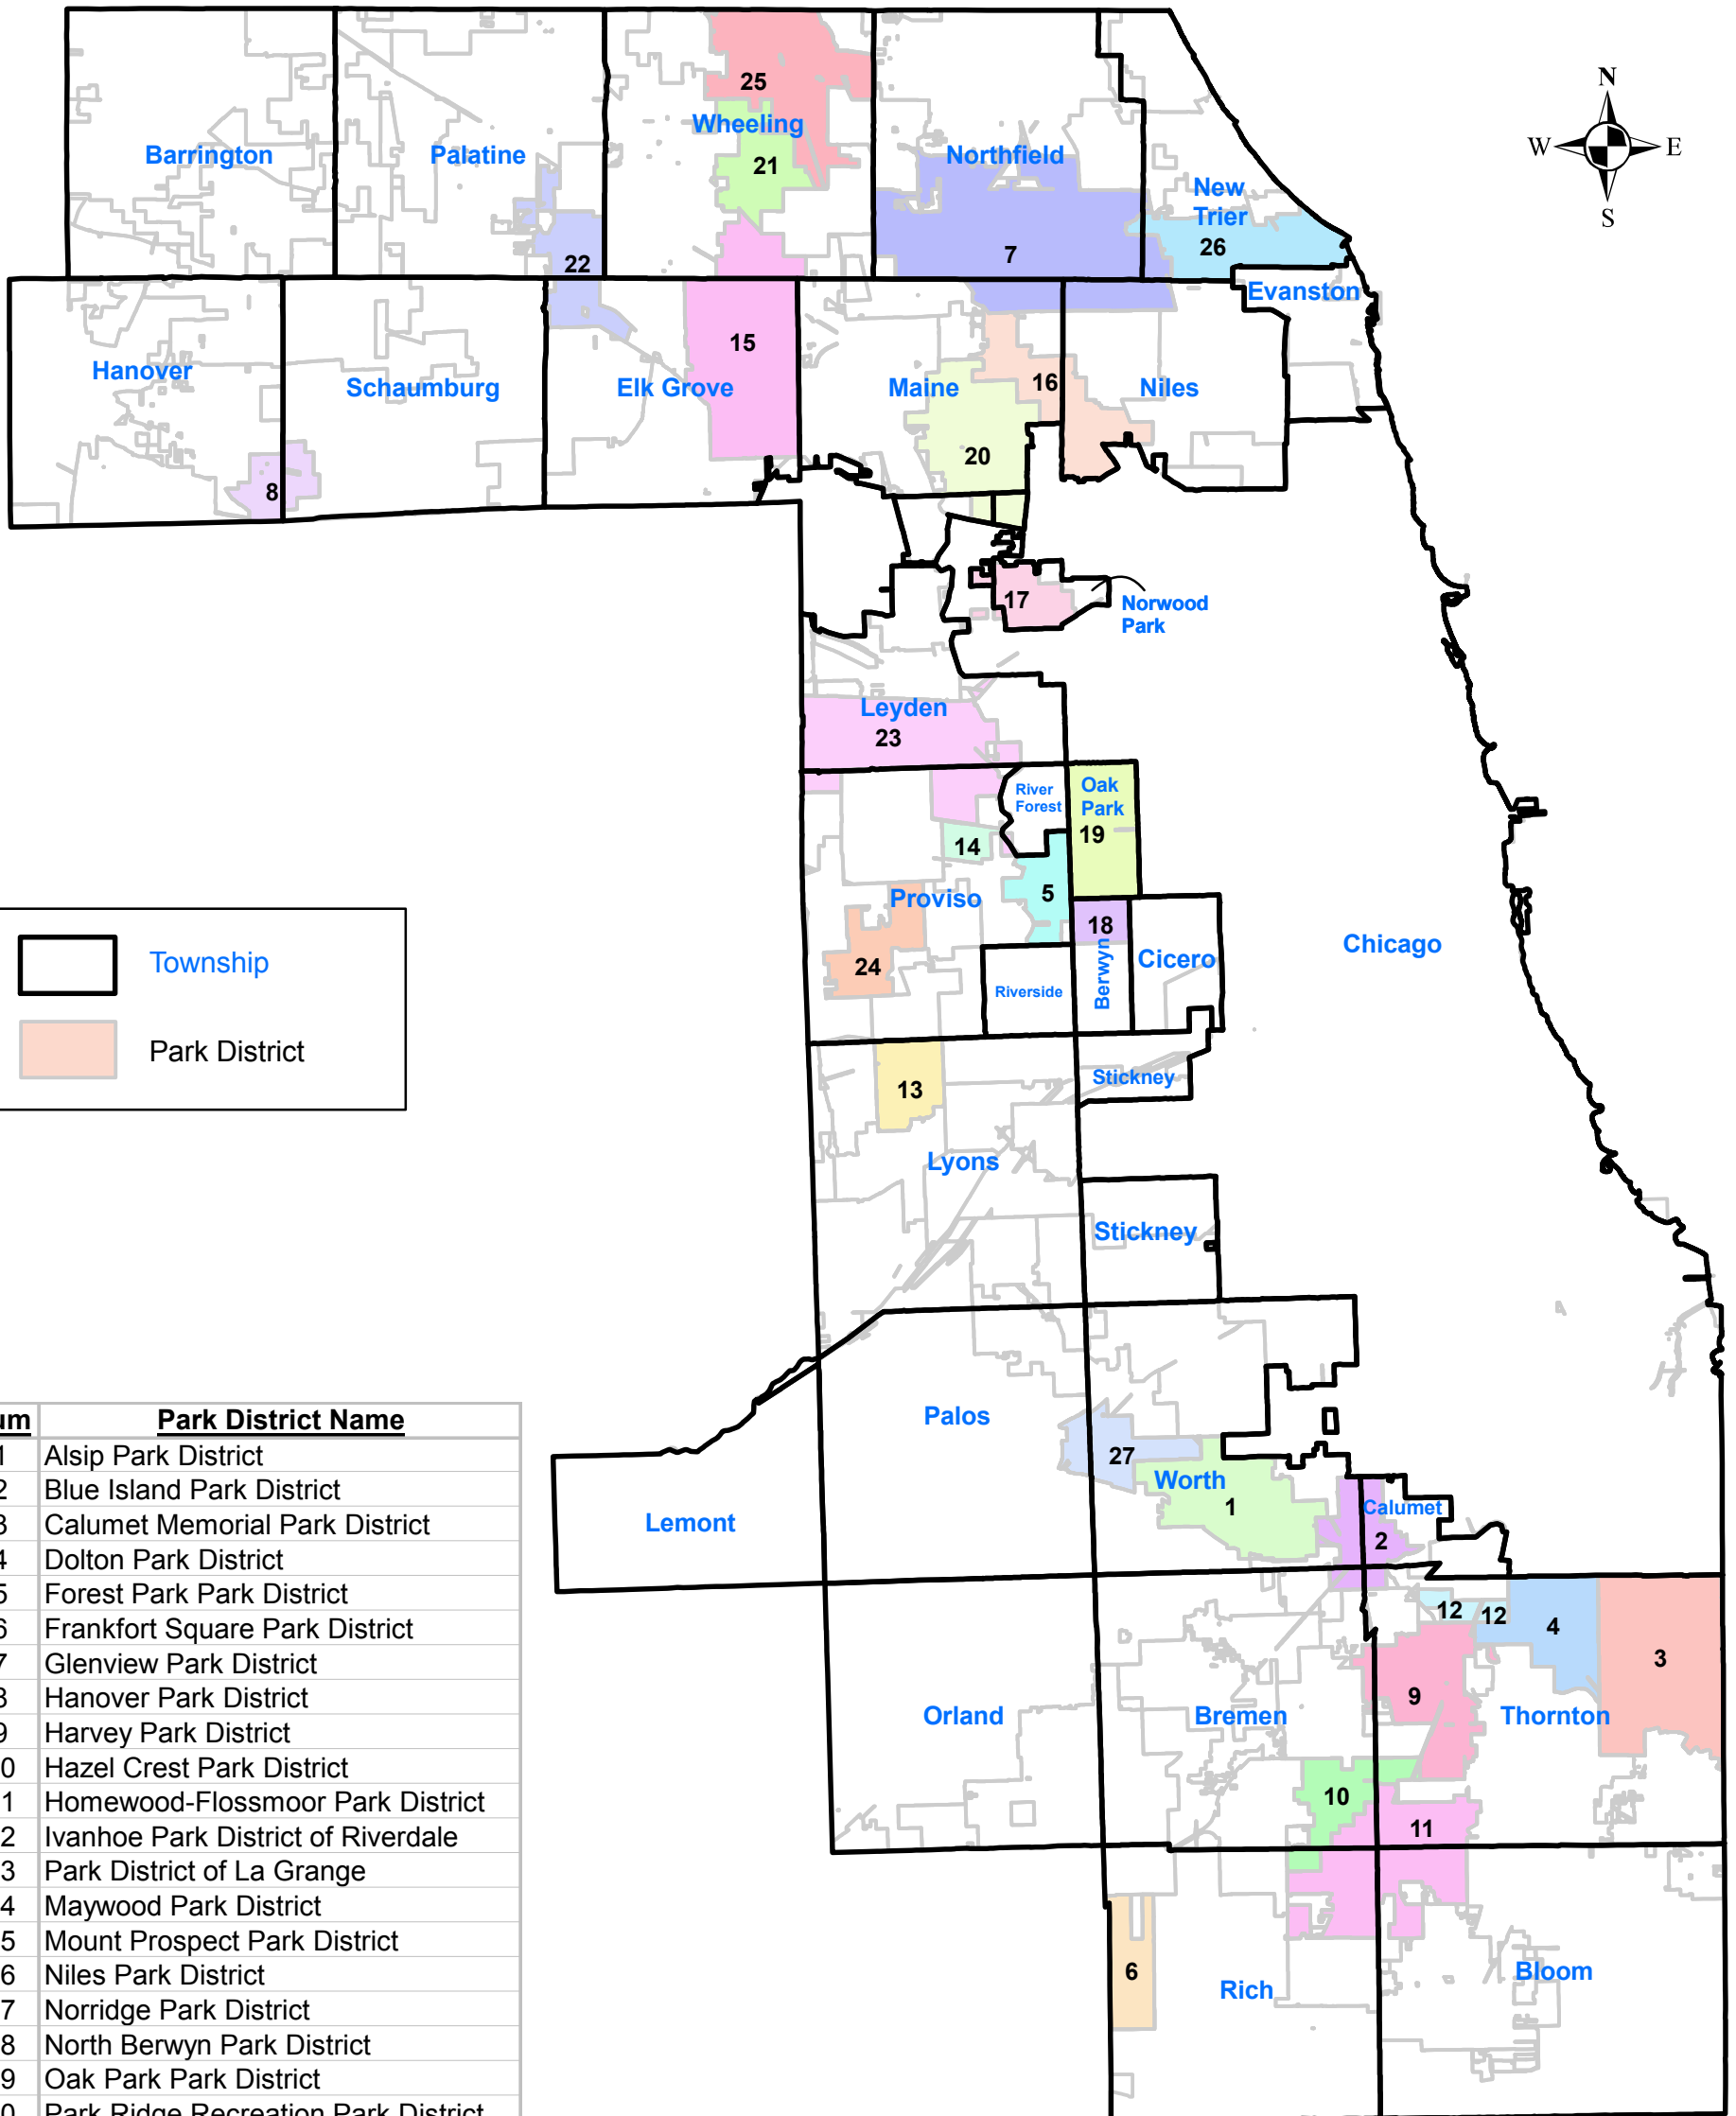

Park Districts with Contested Races

April 5, 2011 Consolidated Election

Num	Park District Name
1	Alsip Park District
2	Blue Island Park District
3	Calumet Memorial Park District
4	Dolton Park District
5	Forest Park Park District
6	Frankfort Square Park District
7	Glenview Park District
8	Hanover Park District
9	Harvey Park District
10	Hazel Crest Park District
11	Homewood-Flossmoor Park District
12	Ivanhoe Park District of Riverdale
13	Park District of La Grange
14	Maywood Park District
15	Mount Prospect Park District
16	Niles Park District
17	Norridge Park District
18	North Berwyn Park District
19	Oak Park Park District
20	Park Ridge Recreation Park District
21	Prospect Heights Park District
22	Rolling Meadows Park District
23	Veterans Park District
24	Westchester Park District
25	Wheeling Park District
26	Wilmette Park District
27	Worth Park District