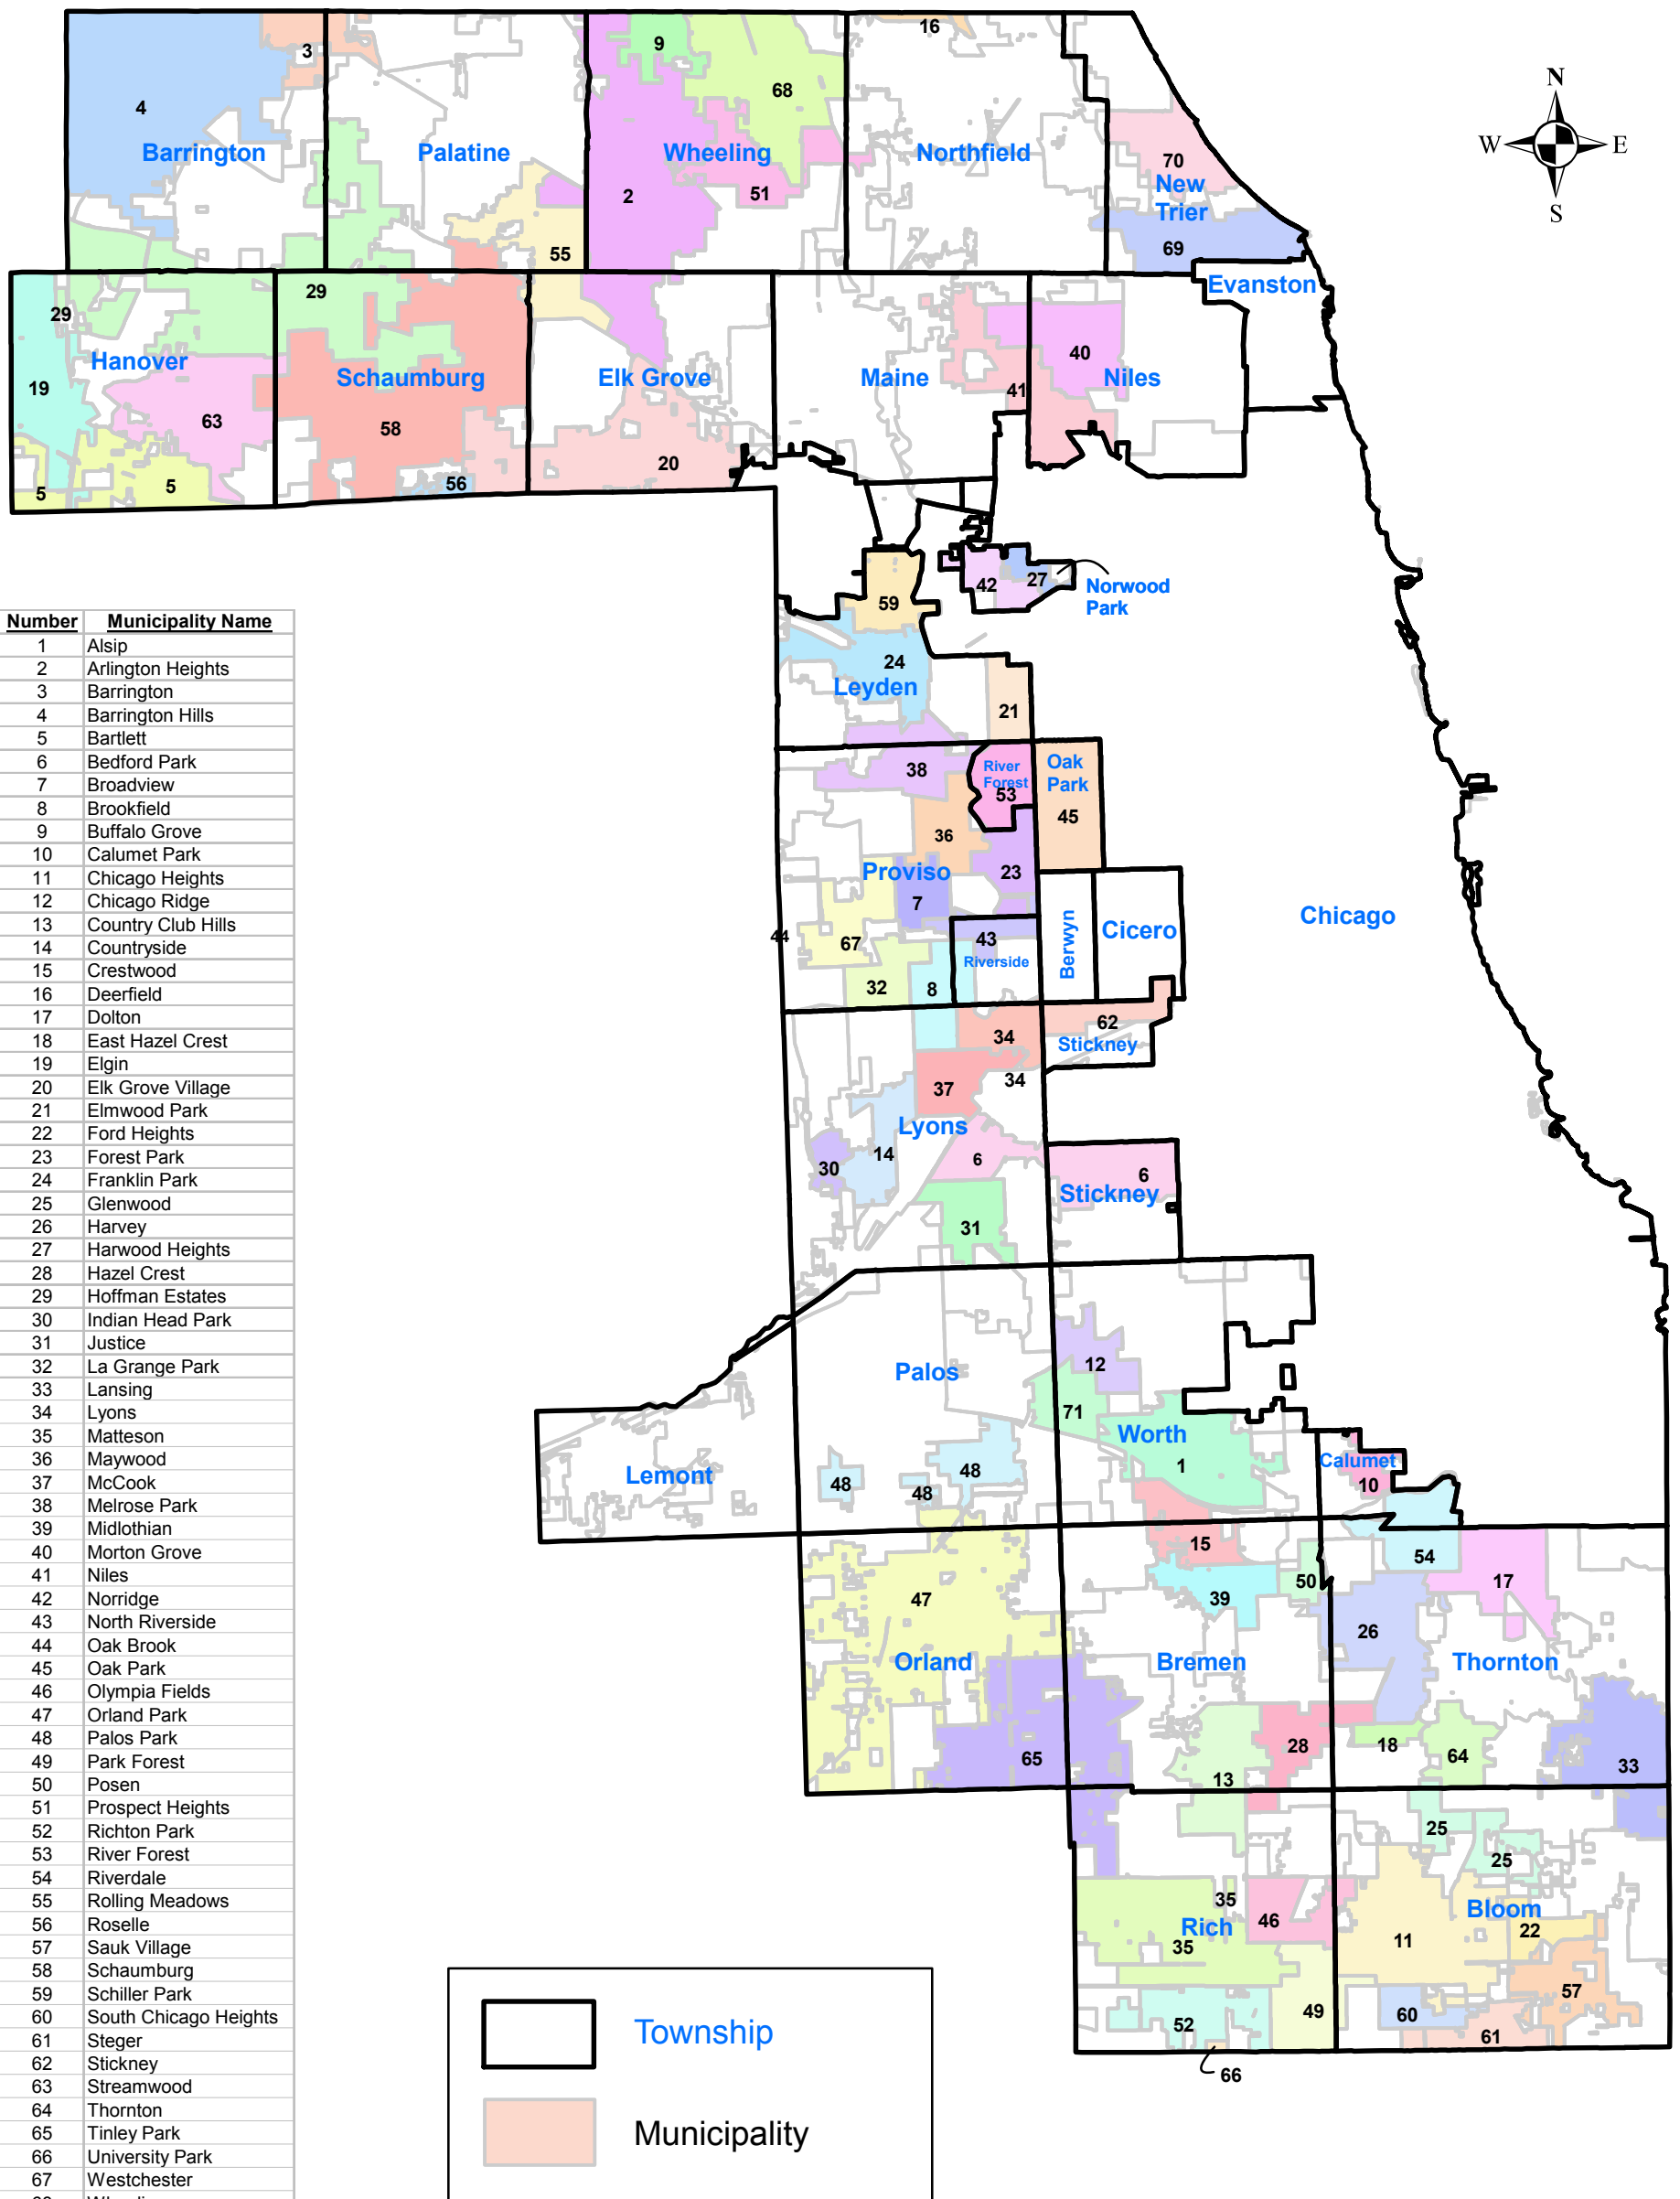

Municipalities with Contested Races

April 5, 2011 Consolidated Election

Number	Municipality Name
1	Alsip
2	Arlington Heights
3	Barrington
4	Barrington Hills
5	Bartlett
6	Bedford Park
7	Broadview
8	Brookfield
9	Buffalo Grove
10	Calumet Park
11	Chicago Heights
12	Chicago Ridge
13	Country Club Hills
14	Countryside
15	Crestwood
16	Deerfield
17	Dolton
18	East Hazel Crest
19	Elgin
20	Elk Grove Village
21	Elmwood Park
22	Ford Heights
23	Forest Park
24	Franklin Park
25	Glenwood
26	Harvey
27	Harwood Heights
28	Hazel Crest
29	Hoffman Estates
30	Indian Head Park
31	Justice
32	La Grange Park
33	Lansing
34	Lyons
35	Matteson
36	Maywood
37	McCook
38	Melrose Park
39	Midlothian
40	Morton Grove
41	Niles
42	Norridge
43	North Riverside
44	Oak Brook
45	Oak Park
46	Olympia Fields
47	Orland Park
48	Palos Park
49	Park Forest
50	Posen
51	Prospect Heights
52	Richton Park
53	River Forest
54	Riverdale
55	Rolling Meadows
56	Roselle
57	Sauk Village
58	Schaumburg
59	Schiller Park
60	South Chicago Heights
61	Steger
62	Stickney
63	Streamwood
64	Thornton
65	Tinley Park
66	University Park
67	Westchester
68	Wheeling
69	Wilmette
70	Winnetka
71	Worth