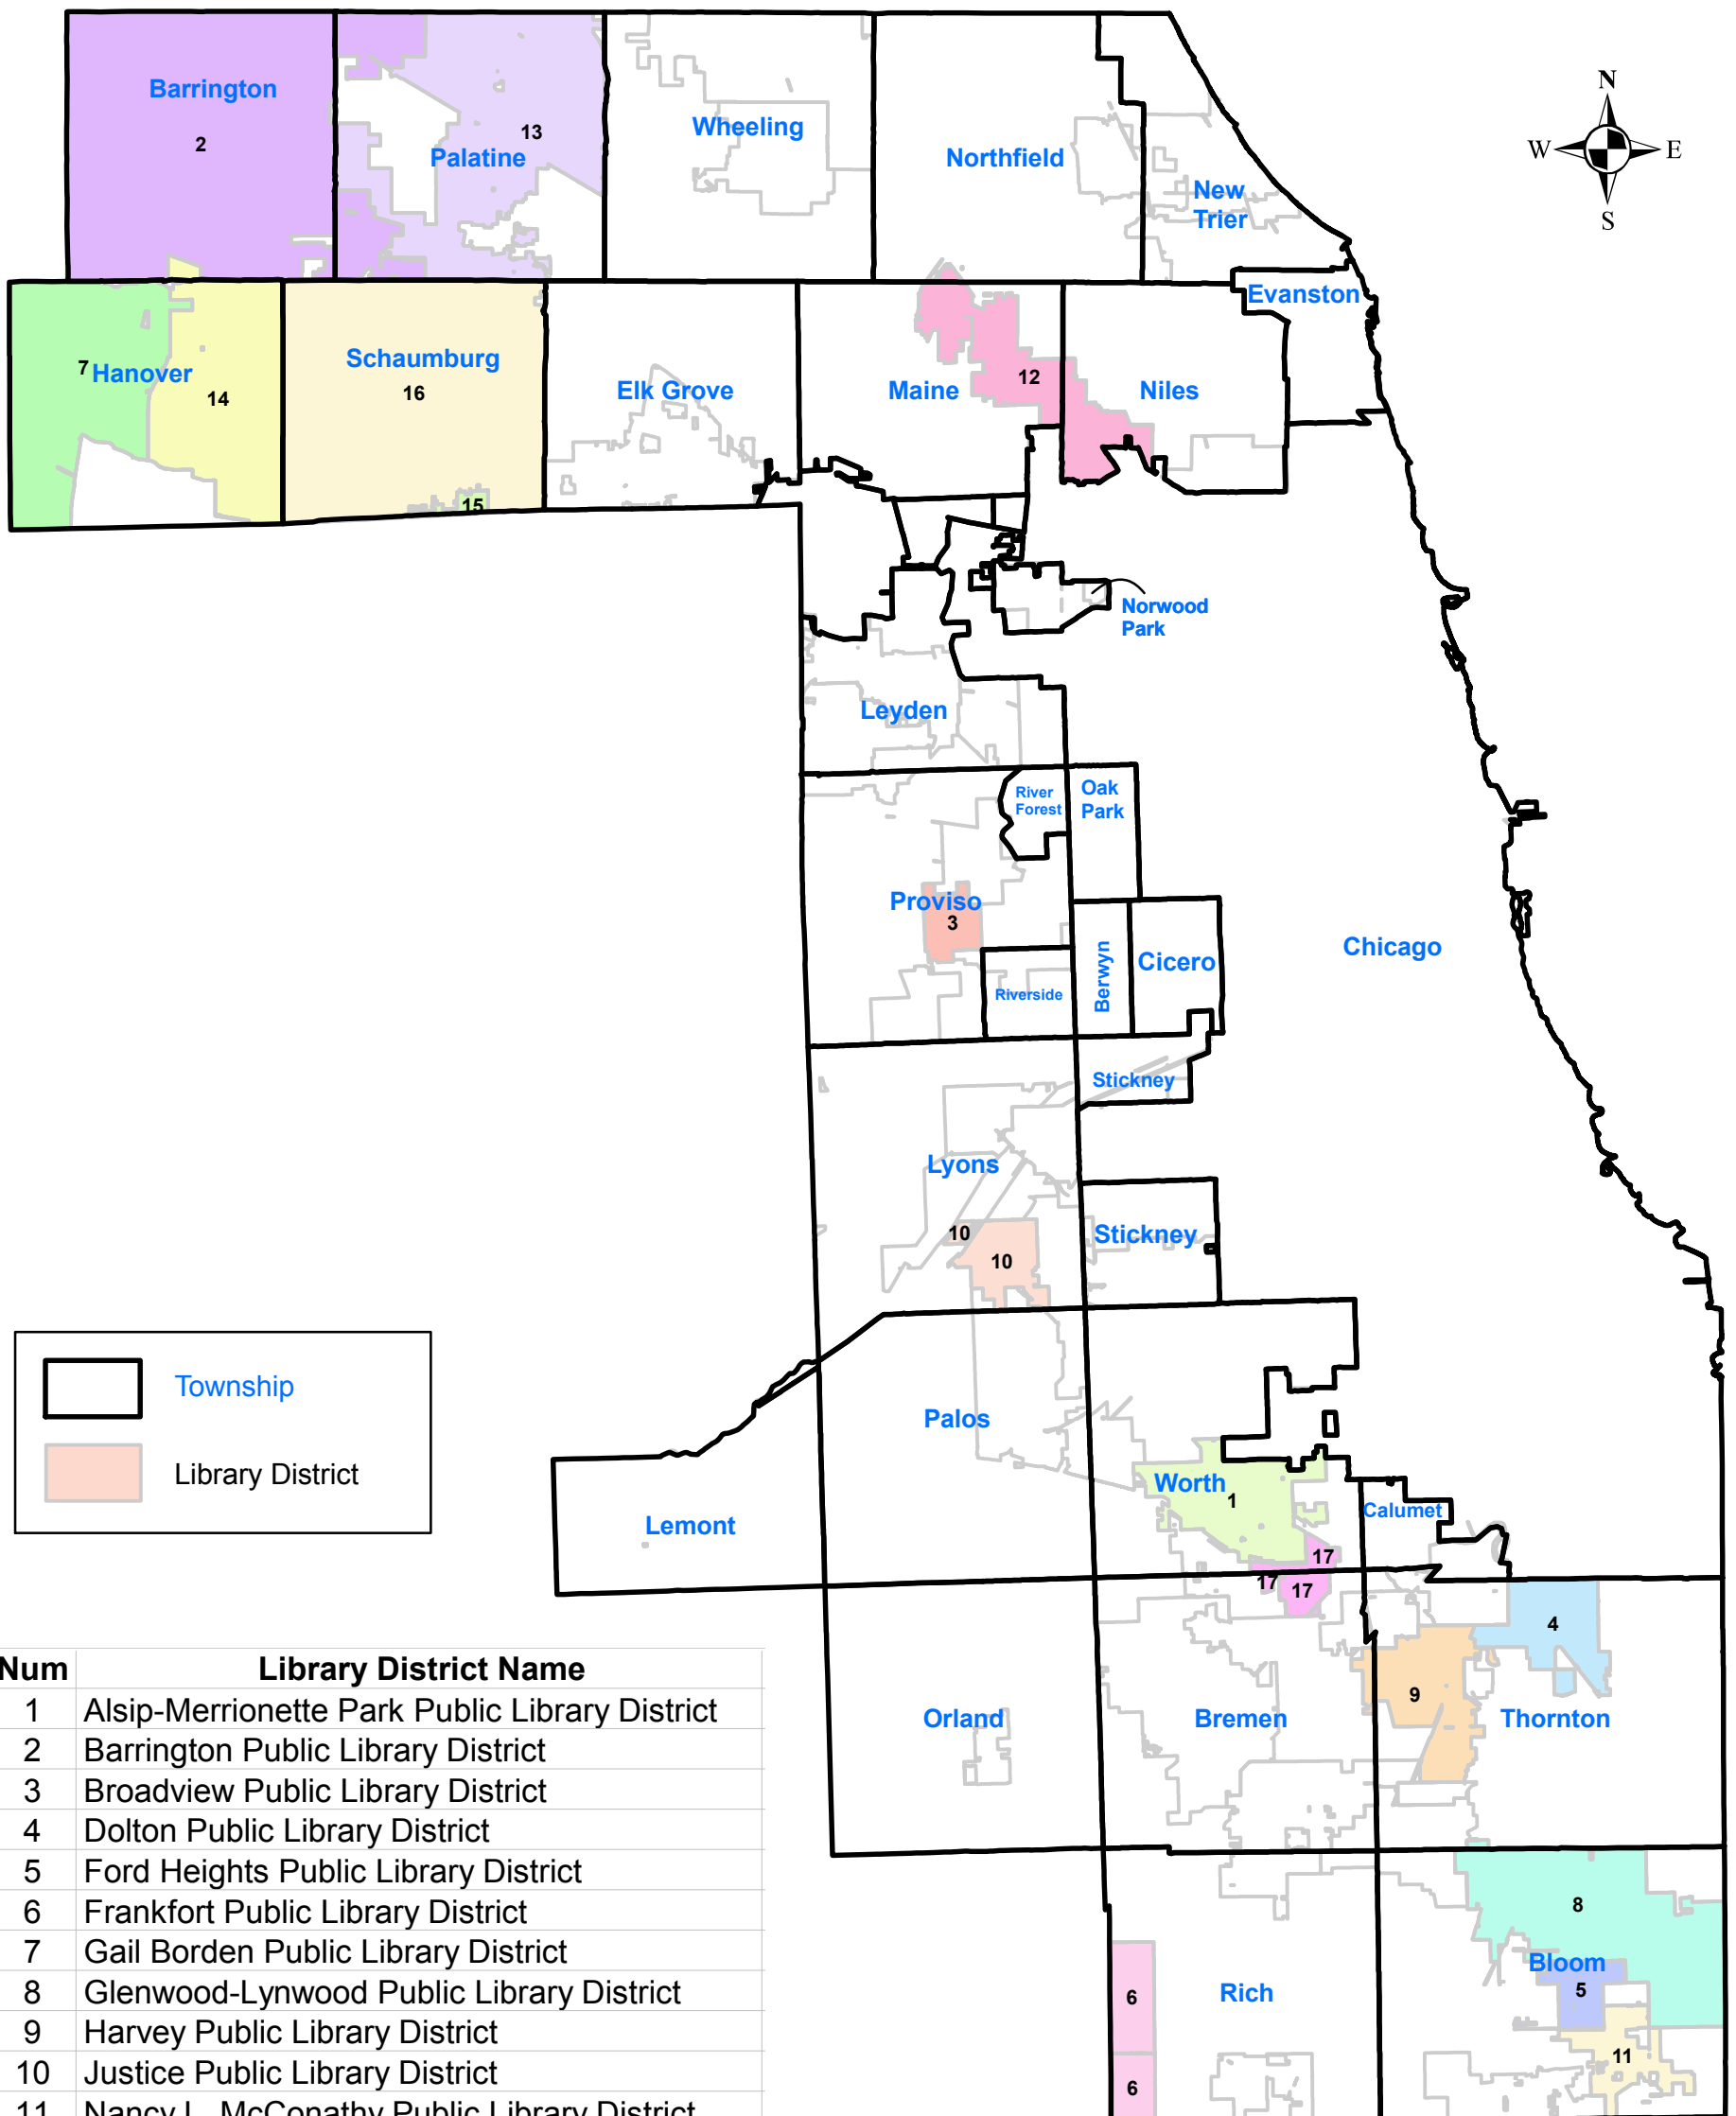

# Library Districts with Contested Races

## April 5, 2011 Consolidated Election

Num	Library District Name
1	Alsip-Merrionette Park Public Library District
2	Barrington Public Library District
3	Broadview Public Library District
4	Dolton Public Library District
5	Ford Heights Public Library District
6	Frankfort Public Library District
7	Gail Borden Public Library District
8	Glenwood-Lynwood Public Library District
9	Harvey Public Library District
10	Justice Public Library District
11	Nancy L. McConathy Public Library District
12	Nilas Public Library District
13	Palatine Public Library District
14	Poplar Creek Public Library District
15	Roselle Public Library District
16	Schaumburg Township Public Library
17	William Leonard Public Library District