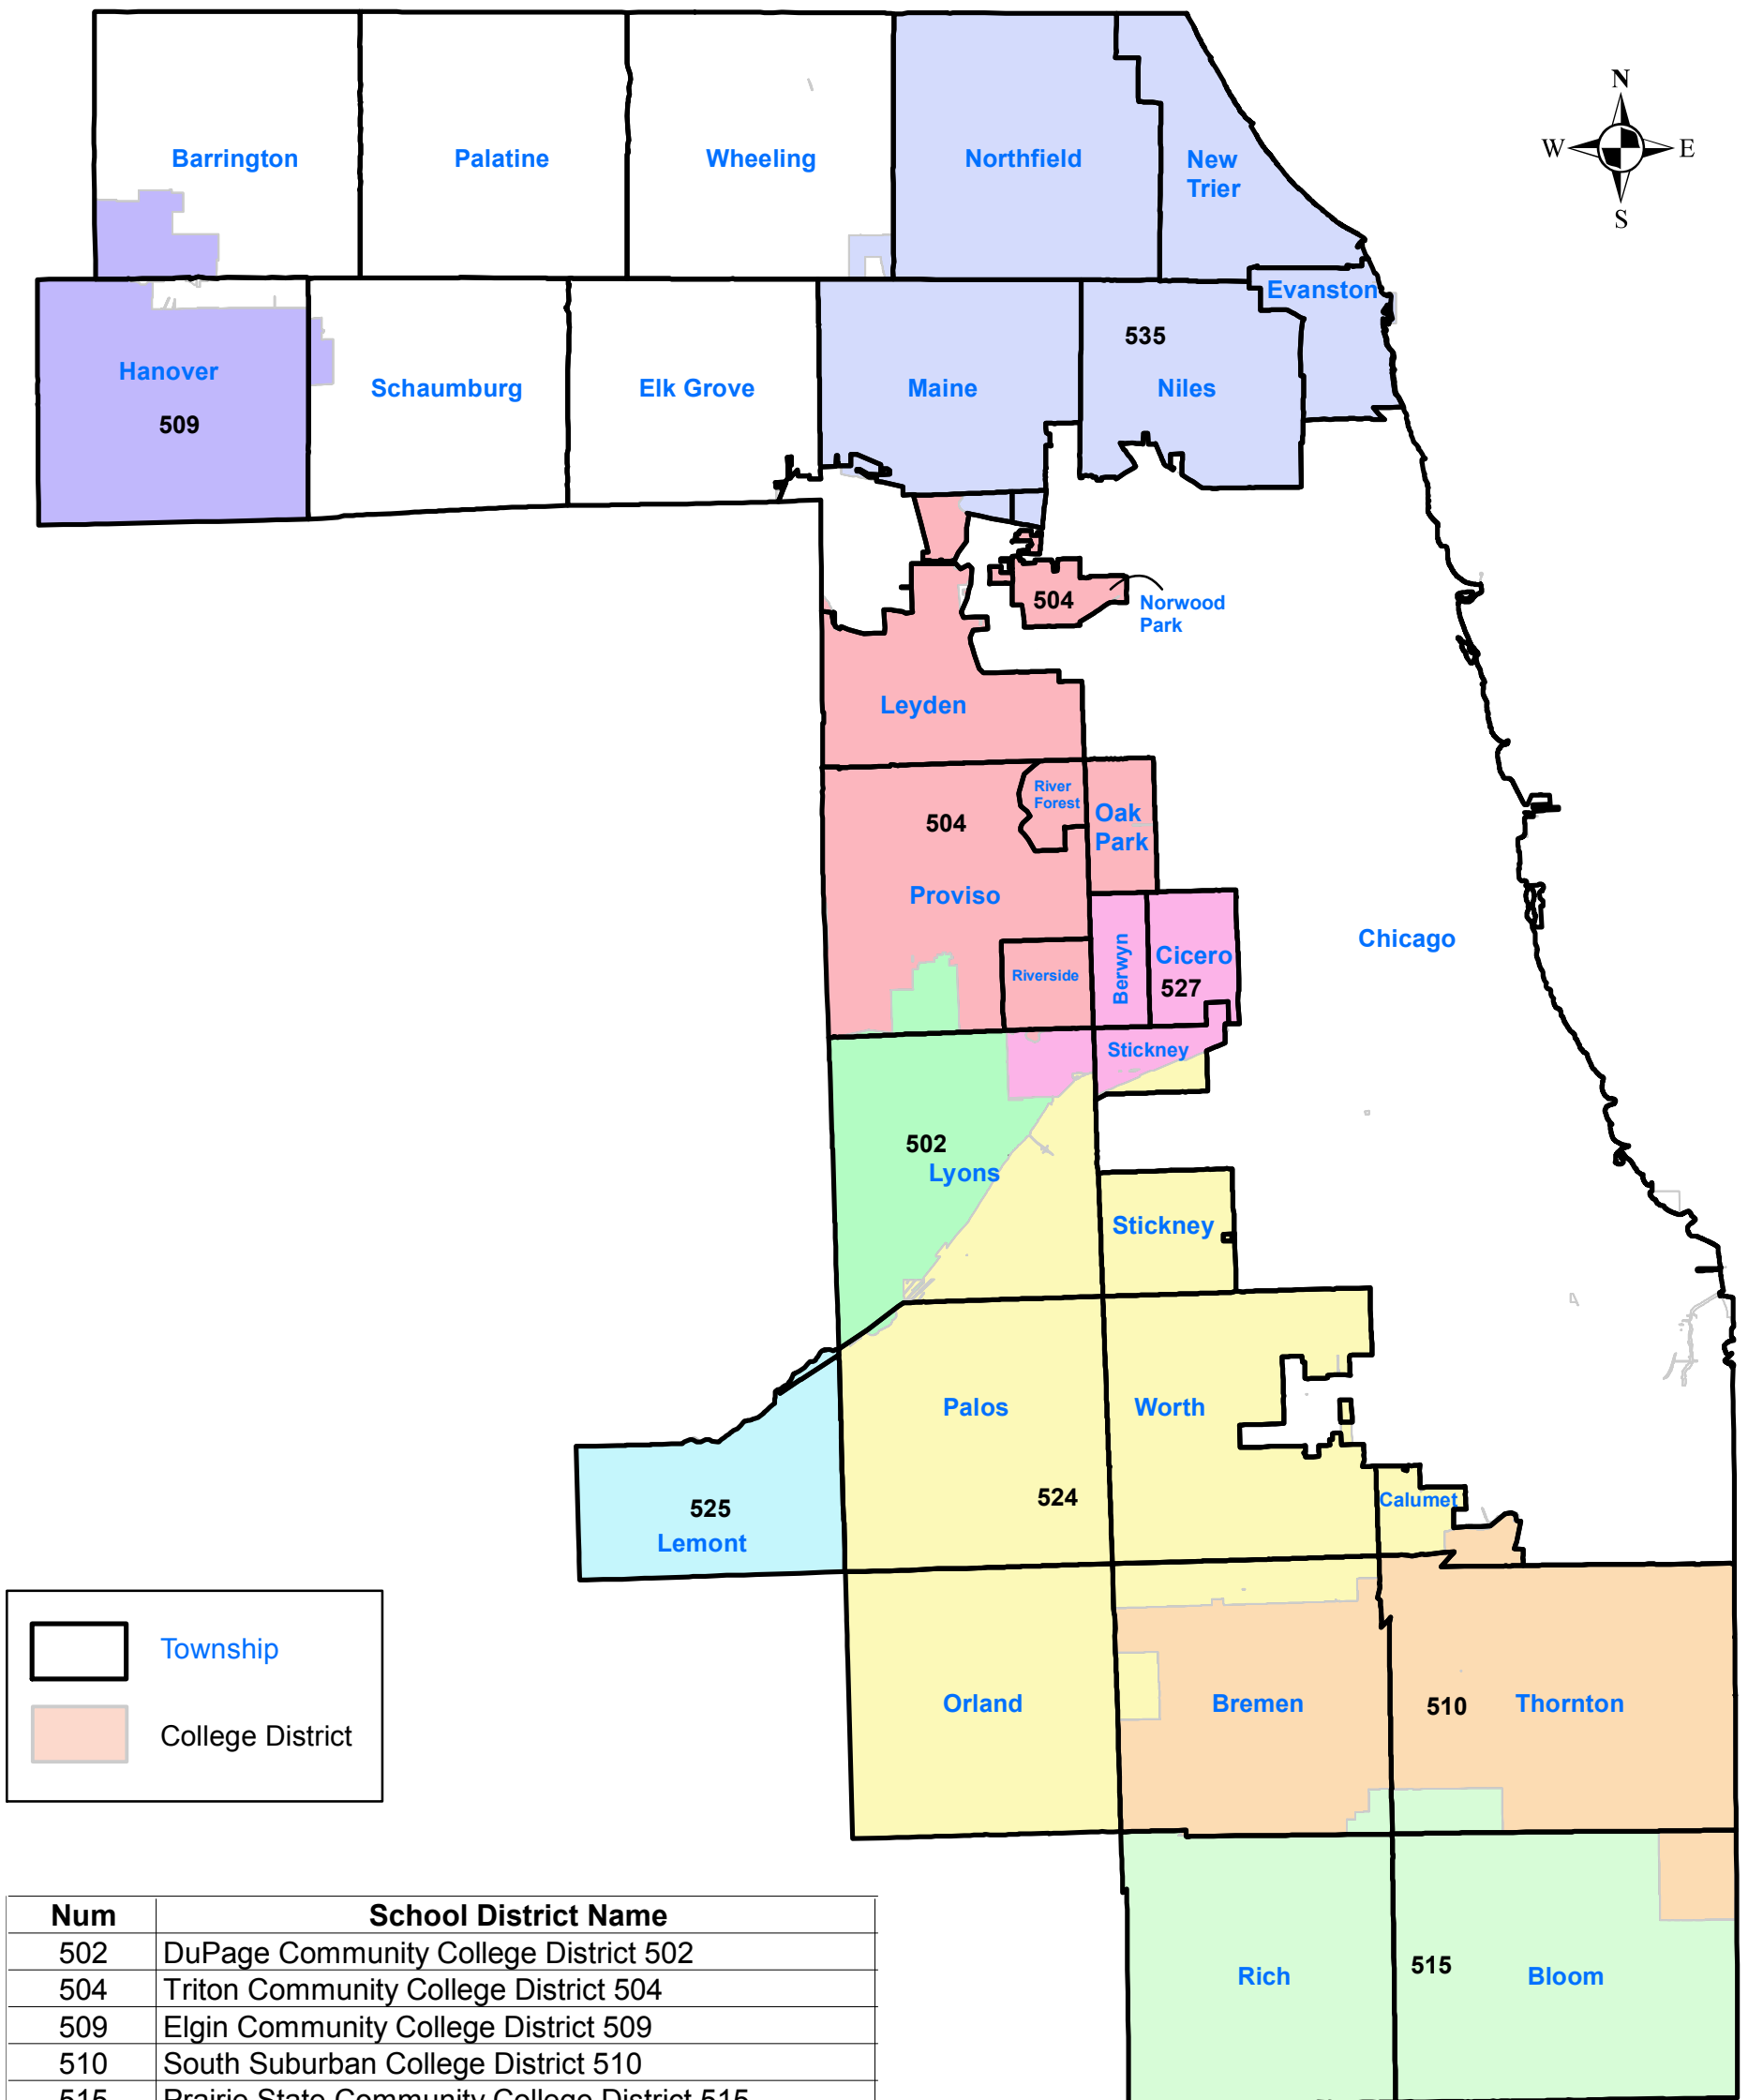

Community College Districts with Contested Races

April 9, 2013 Consolidated Election

Num	School District Name
502	DuPage Community College District 502
504	Triton Community College District 504
509	Elgin Community College District 509
510	South Suburban College District 510
515	Prairie State Community College District 515
524	Moraine Valley Community College District 524
525	Joliet Community College District 525
527	Morton Community College District 527
535	Oakton Community College District 535