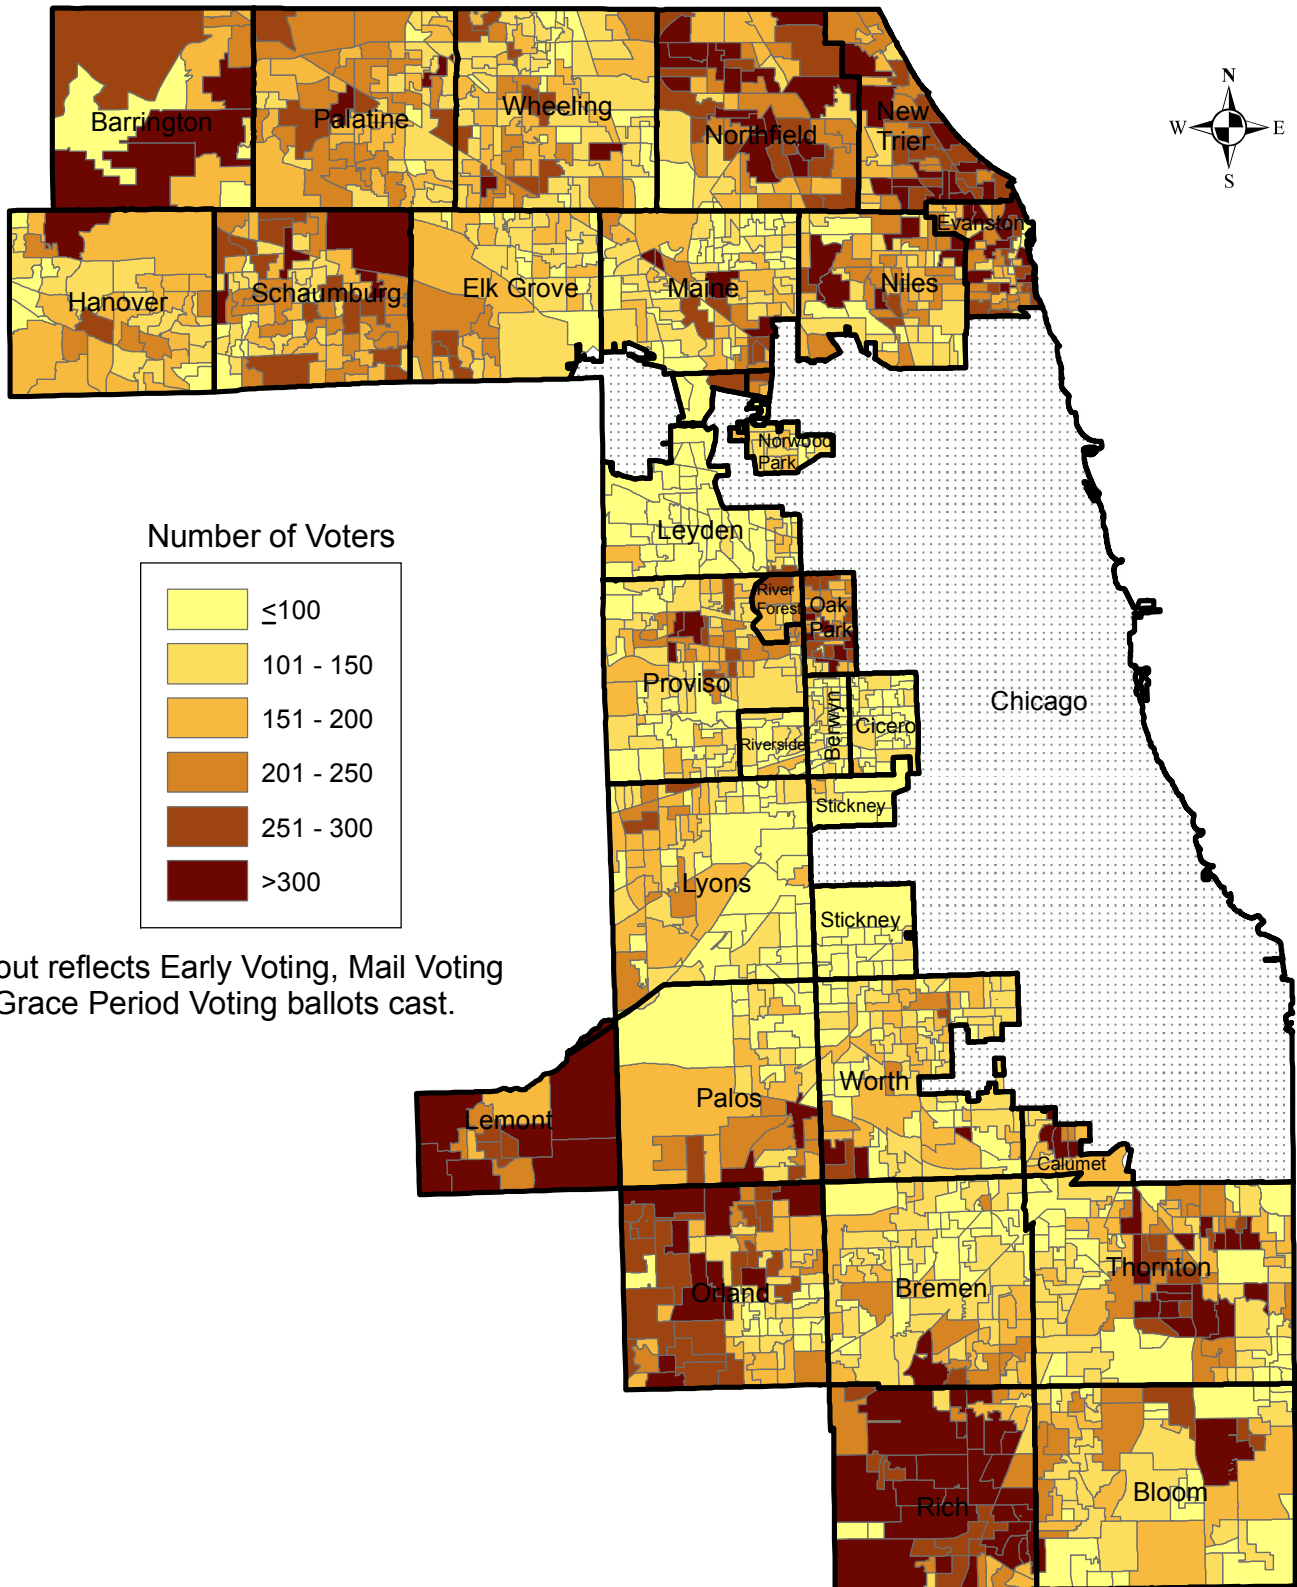

# Pre-Election Day Voting by Voters' Home Precincts Suburban Cook County November 6, 2012 Presidential Election

Turnout reflects Early Voting, Mail Voting and Grace Period Voting ballots cast.

David Orr  
Cook County Clerk