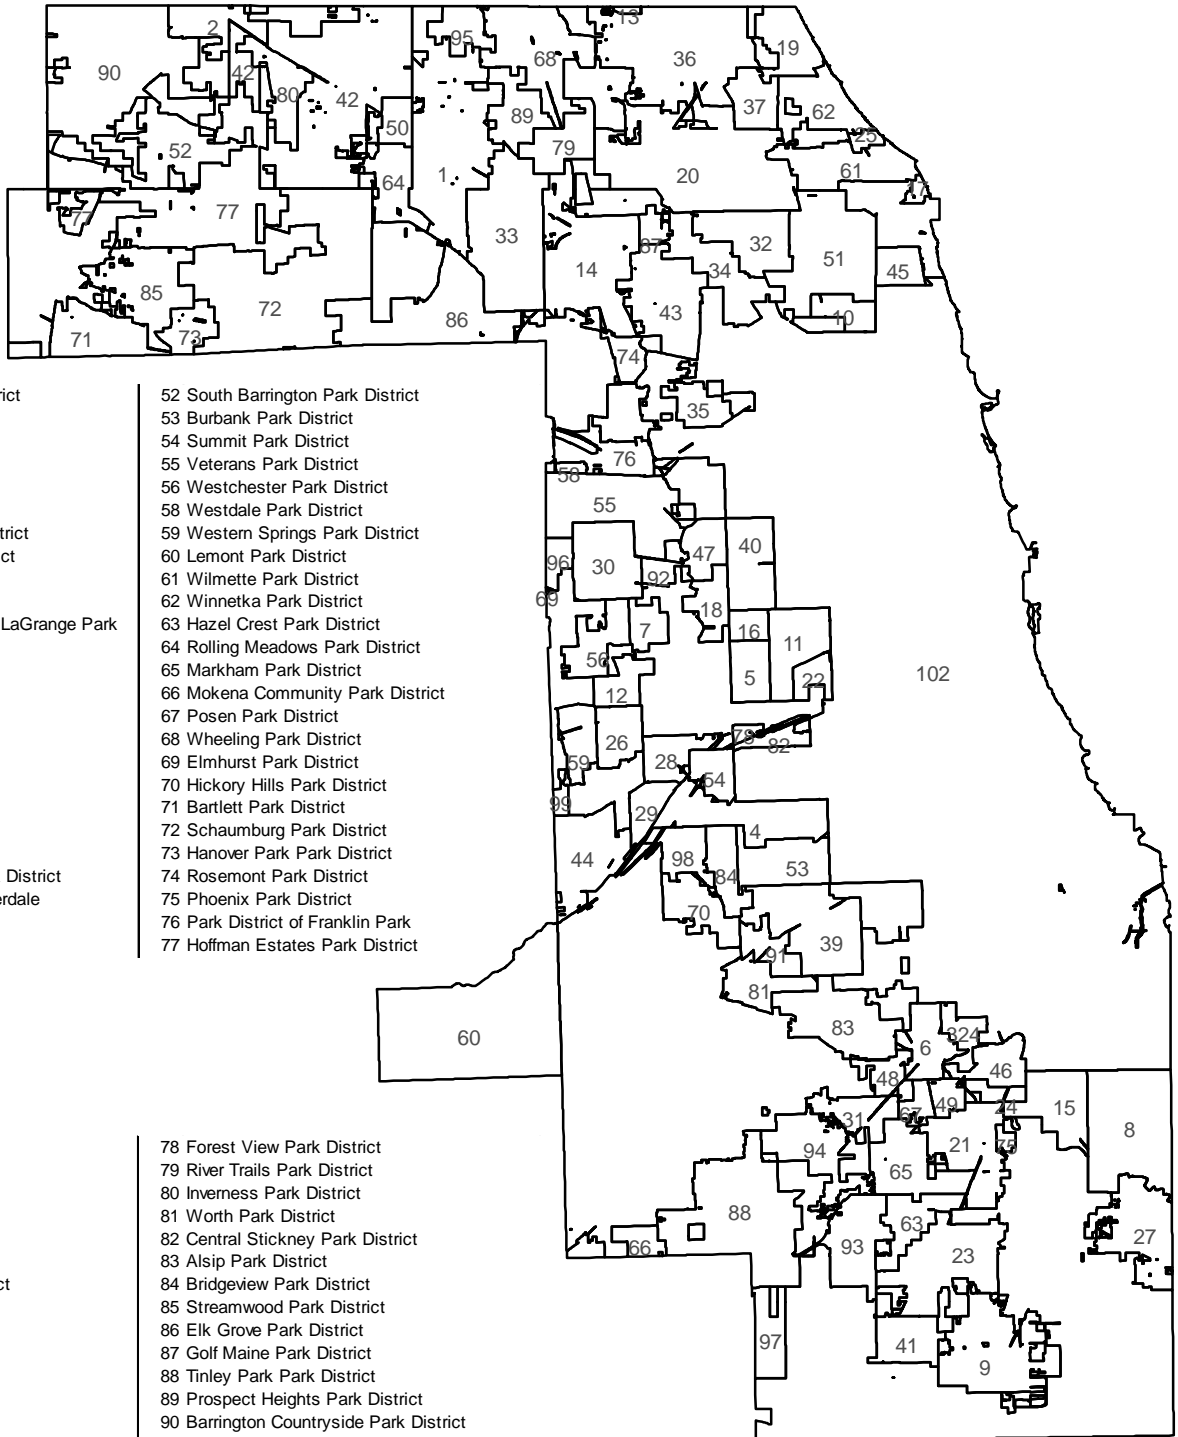

Park Districts

- 1 Arlington Heights Park District
- 2 Barrington Park District
- 4 Bedford Park Park District
- 5 Berwyn Park District
- 6 Blue Island Park District
- 7 Broadview Park District
- 8 Calumet Memorial Park District
- 9 Chicago Heights Park District
- 10 Crawford Park District
- 11 Clyde Park District
- 12 Community Park District of LaGrange Park
- 13 Deerfield Park District
- 14 Des Plaines Park District
- 15 Dolton Park District
- 16 North Berwyn Park District
- 17 Lighthouse Park District
- 18 Forest Park Park District
- 19 Glencoe Park District
- 20 Glenview Park District
- 21 Harvey Park District
- 22 Hawthorne Park District
- 23 Homewood-Flossmoor Park District
- 24 Ivanhoe Park District of Riverdale
- 25 Kenilworth Park District
- 26 Park District of LaGrange

- 52 South Barrington Park District
- 53 Burbank Park District
- 54 Summit Park District
- 55 Veterans Park District
- 56 Westchester Park District
- 58 Westdale Park District
- 59 Western Springs Park District
- 60 Lemont Park District
- 61 Wilmette Park District
- 62 Winnetka Park District
- 63 Hazel Crest Park District
- 64 Rolling Meadows Park District
- 65 Markham Park District
- 66 Mokena Community Park District
- 67 Posen Park District
- 68 Wheeling Park District
- 69 Elmhurst Park District
- 70 Hickory Hills Park District
- 71 Bartlett Park District
- 72 Schaumburg Park District
- 73 Hanover Park Park District
- 74 Rosemont Park District
- 75 Phoenix Park District
- 76 Park District of Franklin Park
- 77 Hoffman Estates Park District